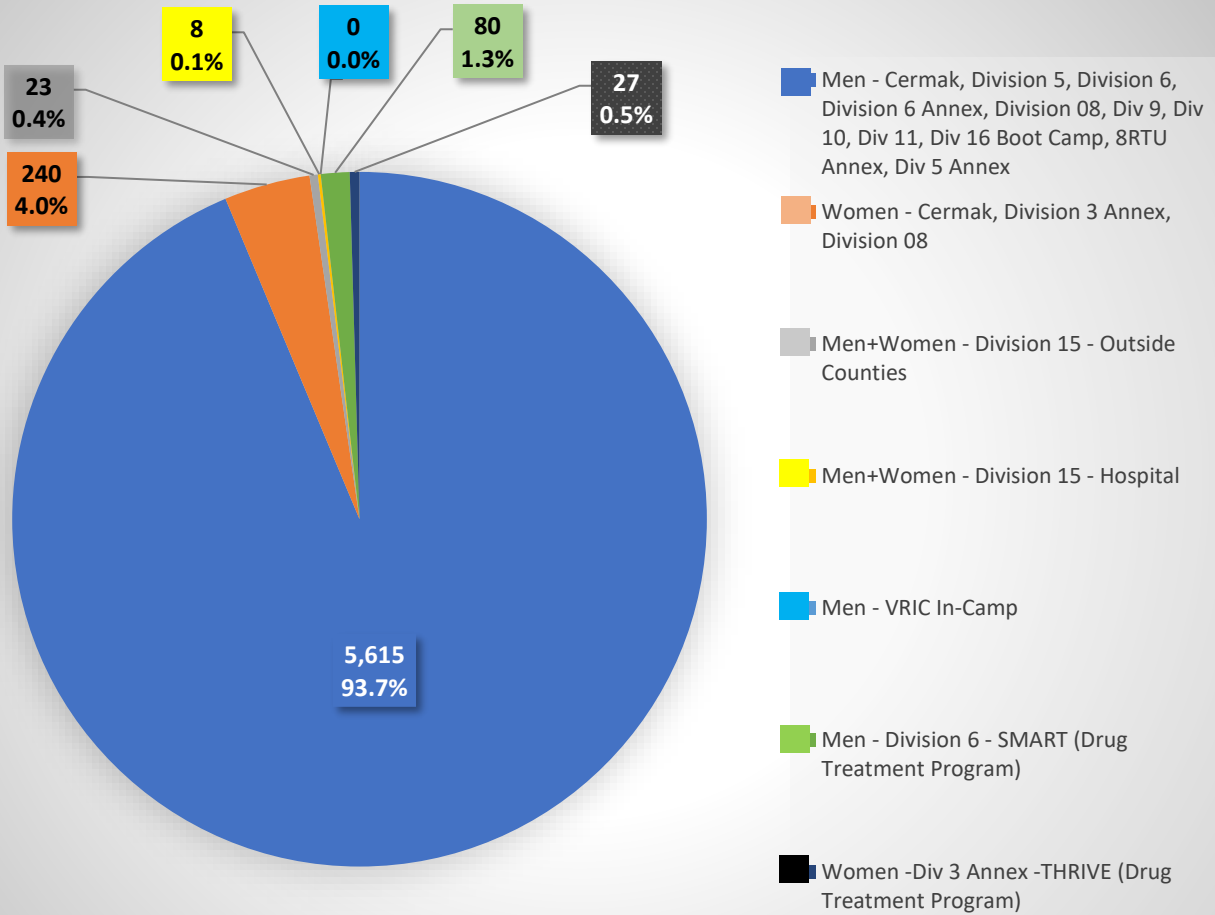

Sheriff's Daily Report

2/12/2022

Under the Custody of the Sheriff	
Total Male and Female	8,535
Jail Population	5,993
Community Corrections	2,542

Jail Population - Behind the Walls

Sheriff's Daily Report

2/12/2022

CCSO Population Demographics