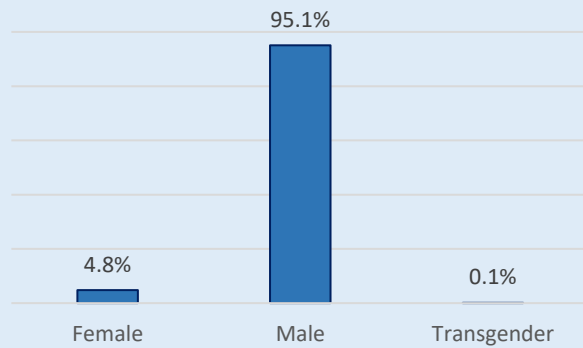

Sheriff's Daily Report

2/8/2022

Under the Custody of the Sheriff	
Total Male and Female	8,559
Jail Population	6,002
Community Corrections	2,557

Jail Population - Behind the Walls

Sheriff's Daily Report

2/8/2022

CCSO Population Demographics

In Confinement

Gender Distribution

Race Distribution

Age Distribution

Community Corrections

Gender Distribution

Race Distribution

Age Distribution