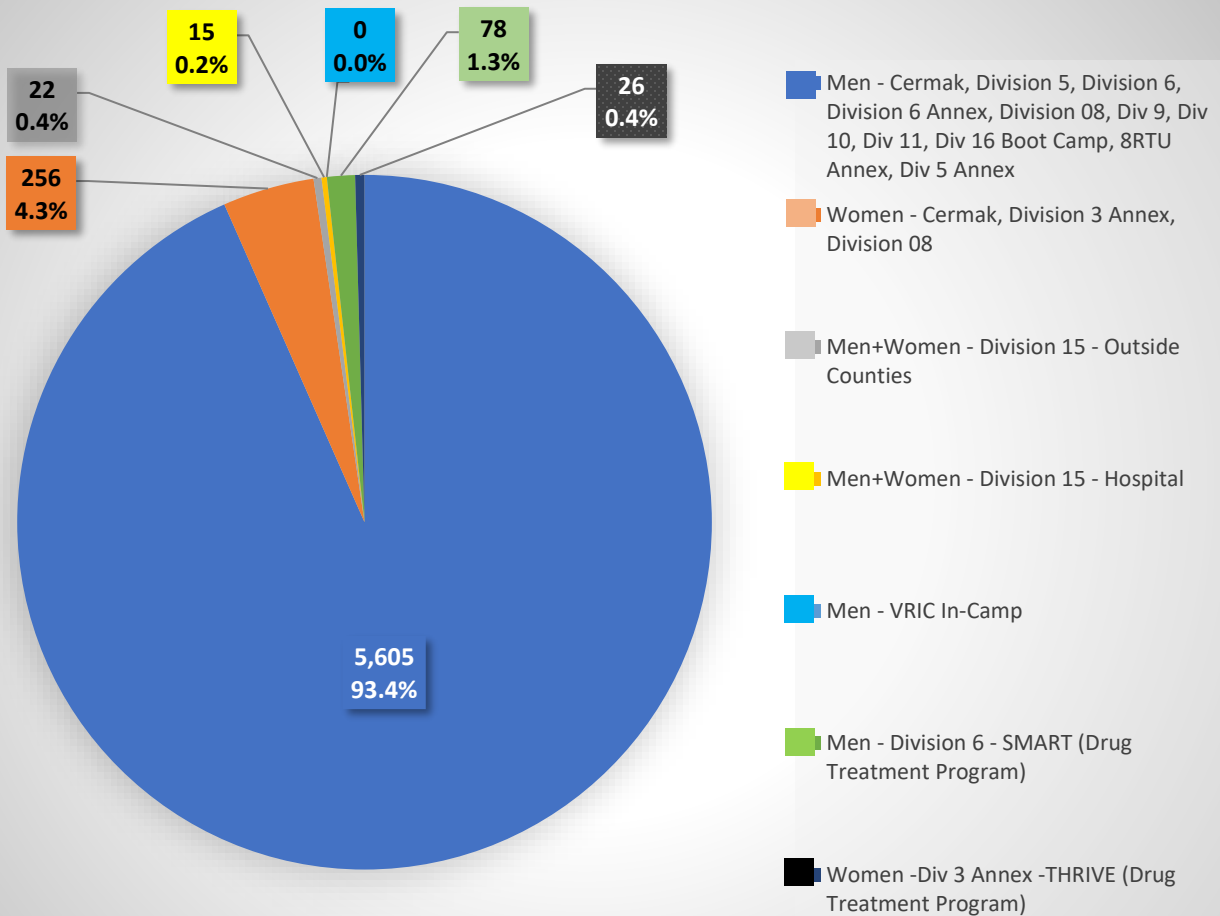

Sheriff's Daily Report

2/8/2022

Under the Custody of the Sheriff	
Total Male and Female	8,559
Jail Population	6,002
Community Corrections	2,557

Jail Population - Behind the Walls

Sheriff's Daily Report

2/8/2022

CCSO Population Demographics

In Confinement

Gender Distribution

Race Distribution

Age Distribution

Community Corrections

Gender Distribution

Race Distribution

Age Distribution