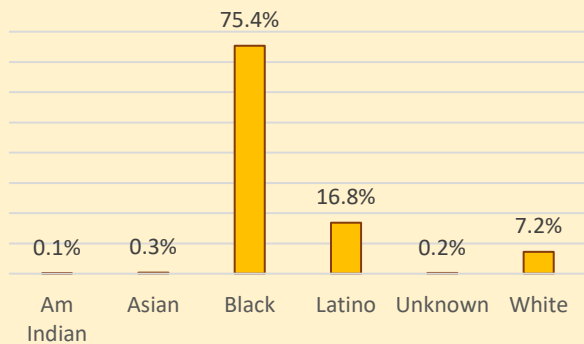

Sheriff's Daily Report

2/8/2022

Under the Custody of the Sheriff	
Total Male and Female	8,559
Jail Population	6,002
Community Corrections	2,557

Jail Population - Behind the Walls

Sheriff's Daily Report

2/8/2022

CCSO Population Demographics

In Confinement

Gender Distribution

Race Distribution

Age Distribution

Community Corrections

Gender Distribution

Race Distribution

Age Distribution