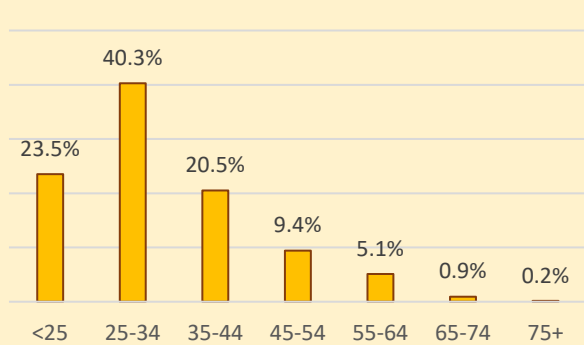

Sheriff's Daily Report

2/8/2022

Under the Custody of the Sheriff	
Total Male and Female	8,559
Jail Population	6,002
Community Corrections	2,557

Jail Population - Behind the Walls

Sheriff's Daily Report

2/8/2022

CCSO Population Demographics

In Confinement

Gender Distribution

Race Distribution

Age Distribution

Community Corrections

Gender Distribution

Race Distribution

Age Distribution