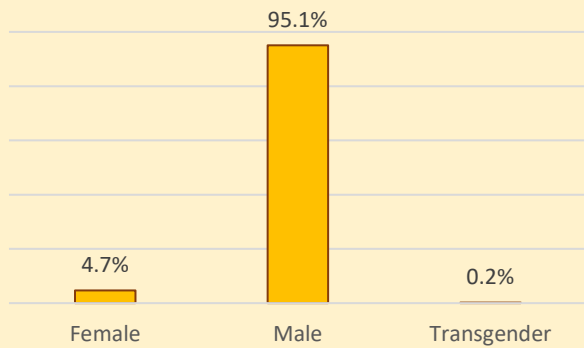

Sheriff's Daily Report

2/8/2022

Under the Custody of the Sheriff	
Total Male and Female	8,559
Jail Population	6,002
Community Corrections	2,557

Jail Population - Behind the Walls

Sheriff's Daily Report

2/8/2022

CCSO Population Demographics

In Confinement

Gender Distribution

Race Distribution

Age Distribution

Community Corrections

Gender Distribution

Race Distribution

Age Distribution