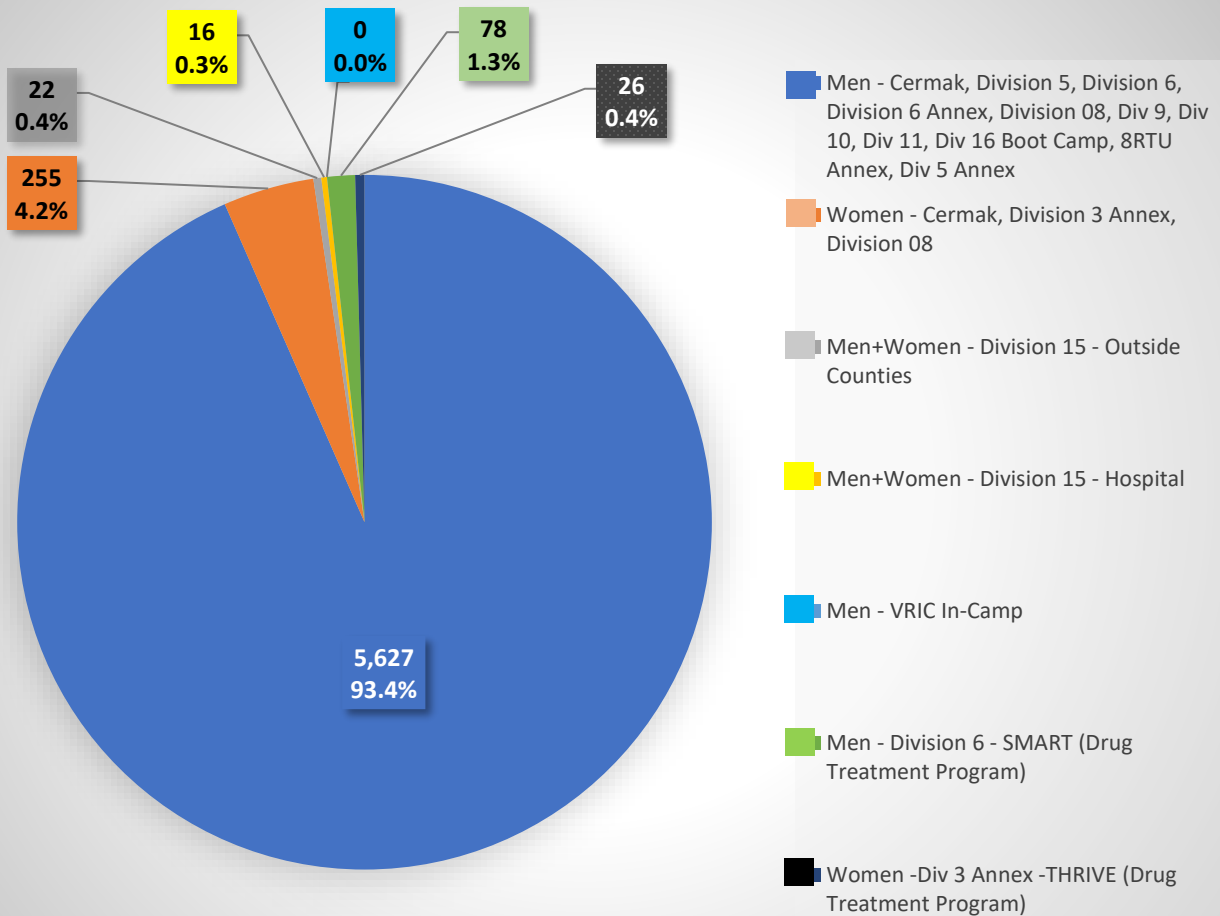

Sheriff's Daily Report

2/6/2022

Under the Custody of the Sheriff	
Total Male and Female	8,577
Jail Population	6,024
Community Corrections	2,553

Jail Population - Behind the Walls

Sheriff's Daily Report

2/6/2022

CCSO Population Demographics