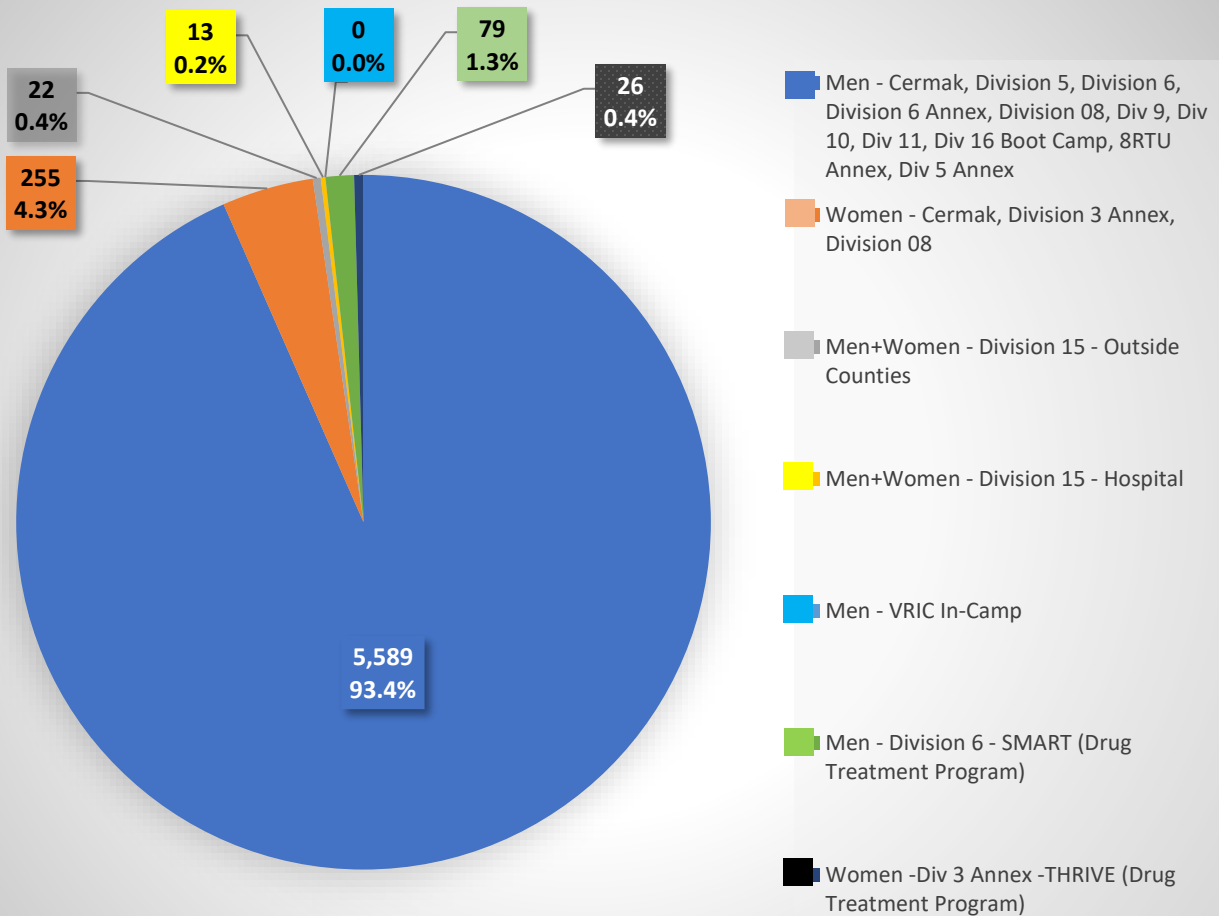

Sheriff's Daily Report

2/5/2022

Under the Custody of the Sheriff	
Total Male and Female	8,527
Jail Population	5,984
Community Corrections	2,543

Jail Population - Behind the Walls

Sheriff's Daily Report

2/5/2022

CCSO Population Demographics