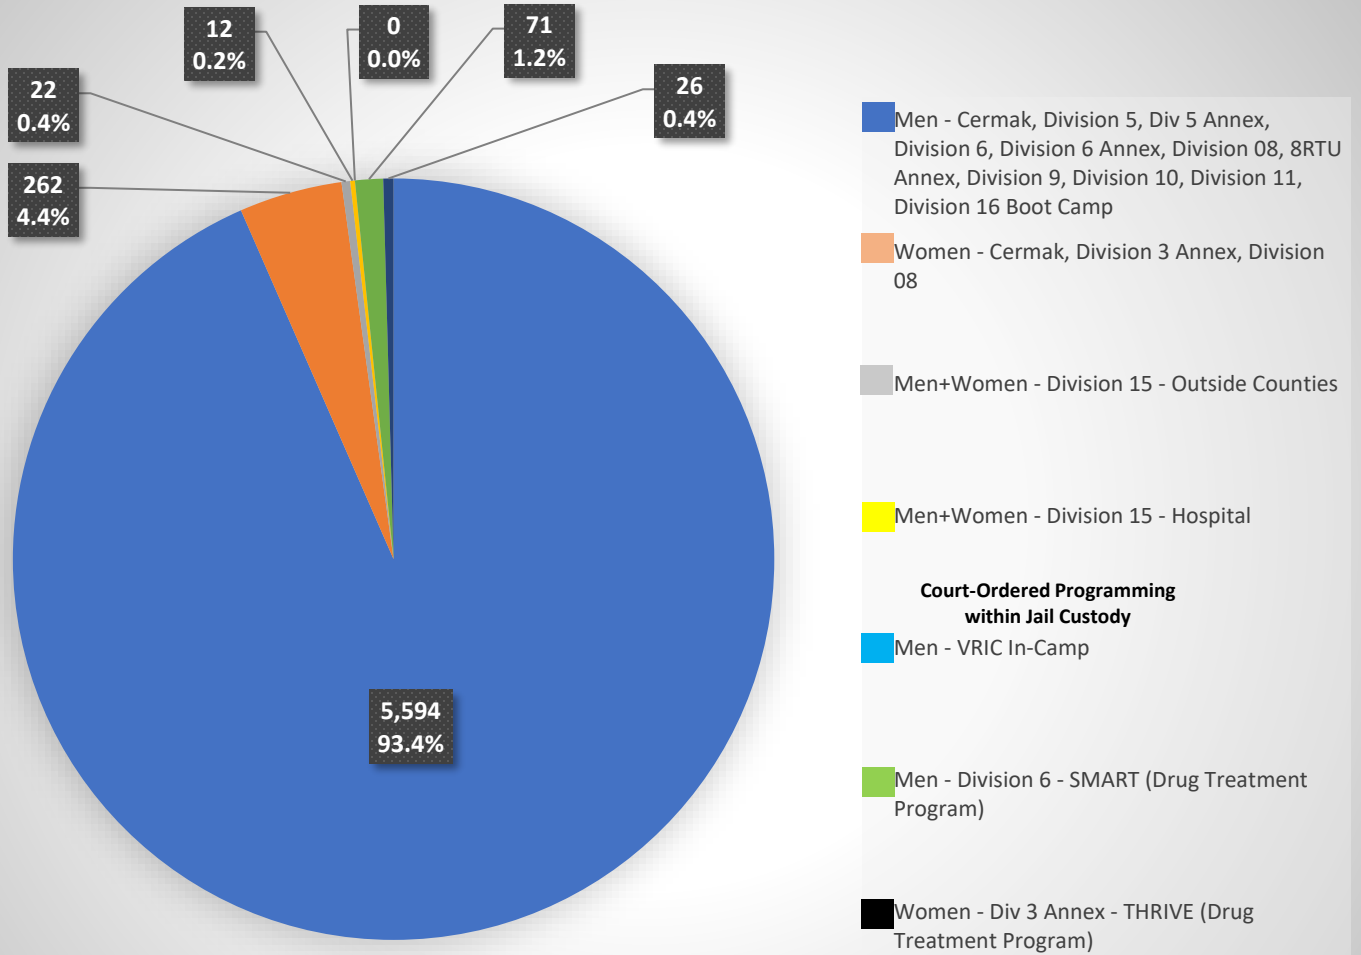

# Sheriff's Daily Report

2/3/2022

Under the Custody of the Sheriff	
<b>Total Male and Female</b>	<b>8,523</b>
Jail Population	5,987
Community Corrections	2,536

## Jail Population - Behind the Walls

Behind the Walls: Detainees that are physically housed under the Sheriff's custody 24 hours a day/7 days a week. This includes all populations listed on this chart - Divisional populations male & female, Outside Counties, Hospital, PRC, Women's Residential, & VRIC. Detainees in court-ordered treatment programs (PRC, Women's Residential, VRIC) are housed at CCDOC 24 hours a day/7 days week.

# Sheriff's Daily Report

2/3/2022

## CCSO Population Demographics