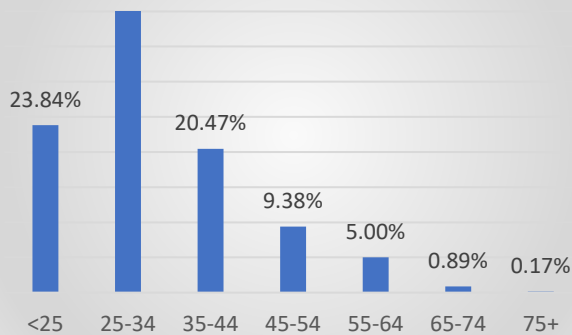

Sheriff's Daily Report

1/29/2022

Under the Custody of the Sheriff	
Total Male and Female	8,531
Jail Population	5,983
Community Corrections	2,548

Jail Population - Behind the Walls

Behind the Walls: Detainees that are physically housed under the Sheriff's custody 24 hours a day/7 days a week. This includes all populations listed on this chart - Divisional populations male & female, Outside Counties, Hospital, PRC, Women's Residential, & VRIC. Detainees in court-ordered treatment programs (PRC, Women's Residential, VRIC) are housed at CCDOC 24 hours a day/7 days week.

Sheriff's Daily Report

1/29/2022

CCSO Population Demographics

In Confinement

Gender Distribution

Race Distribution

Age Distribution

Community Corrections

Gender Distribution

Race Distribution

Age Distribution