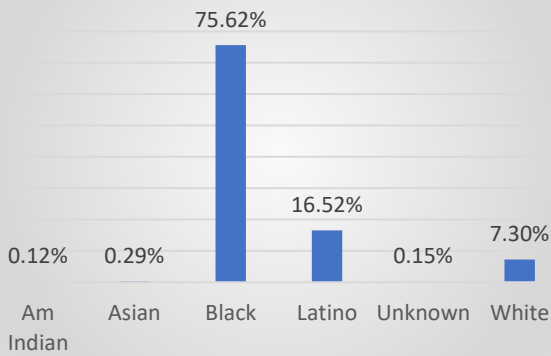

Sheriff's Daily Report

1/29/2022

Under the Custody of the Sheriff	
Total Male and Female	8,531
Jail Population	5,983
Community Corrections	2,548

Jail Population - Behind the Walls

Behind the Walls: Detainees that are physically housed under the Sheriff's custody 24 hours a day/7 days a week. This includes all populations listed on this chart - Divisional populations male & female, Outside Counties, Hospital, PRC, Women's Residential, & VRIC. Detainees in court-ordered treatment programs (PRC, Women's Residential, VRIC) are housed at CCDOC 24 hours a day/7 days week.

Sheriff's Daily Report

1/29/2022

CCSO Population Demographics

In Confinement

Gender Distribution

Race Distribution

Age Distribution

Community Corrections

Gender Distribution

Race Distribution

Age Distribution