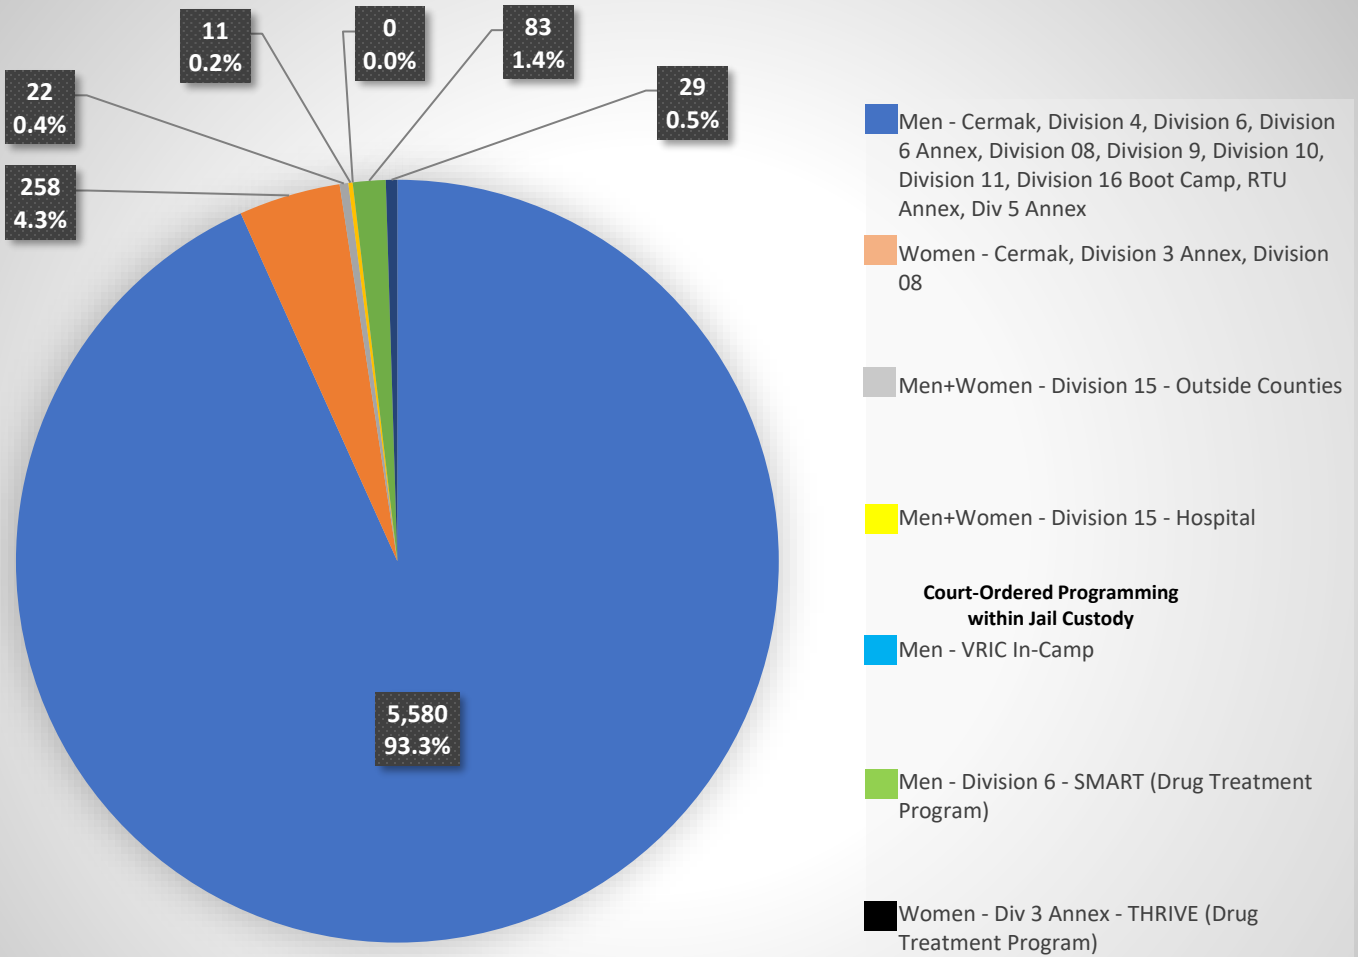

Sheriff's Daily Report

1/29/2022

Under the Custody of the Sheriff	
Total Male and Female	8,531
Jail Population	5,983
Community Corrections	2,548

Jail Population - Behind the Walls

Behind the Walls: Detainees that are physically housed under the Sheriff's custody 24 hours a day/7 days a week. This includes all populations listed on this chart - Divisional populations male & female, Outside Counties, Hospital, PRC, Women's Residential, & VRIC. Detainees in court-ordered treatment programs (PRC, Women's Residential, VRIC) are housed at CCDOC 24 hours a day/7 days week.

Sheriff's Daily Report

1/29/2022

CCSO Population Demographics

In Confinement

Gender Distribution

Race Distribution

Age Distribution

Community Corrections

Gender Distribution

Race Distribution

Age Distribution