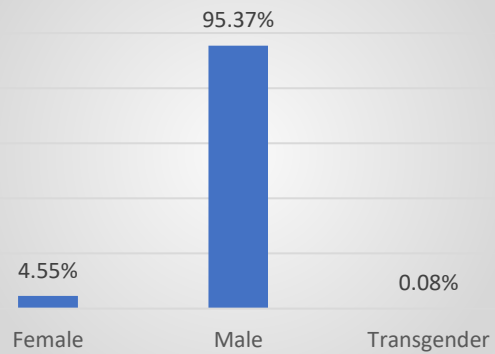

Sheriff's Daily Report

1/29/2022

Under the Custody of the Sheriff	
Total Male and Female	8,531
Jail Population	5,983
Community Corrections	2,548

Jail Population - Behind the Walls

Behind the Walls: Detainees that are physically housed under the Sheriff's custody 24 hours a day/7 days a week. This includes all populations listed on this chart - Divisional populations male & female, Outside Counties, Hospital, PRC, Women's Residential, & VRIC. Detainees in court-ordered treatment programs (PRC, Women's Residential, VRIC) are housed at CCDOC 24 hours a day/7 days week.

Sheriff's Daily Report

1/29/2022

CCSO Population Demographics

In Confinement

Gender Distribution

Race Distribution

Age Distribution

Community Corrections

Gender Distribution

Race Distribution

Age Distribution