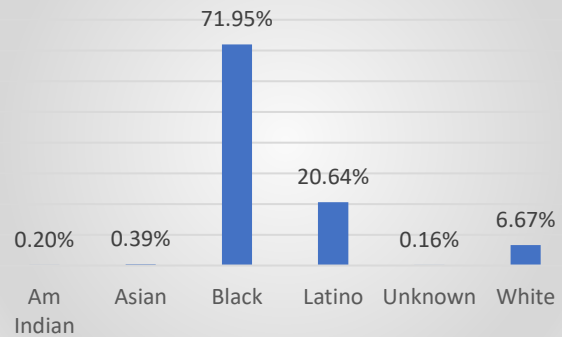

Sheriff's Daily Report

1/29/2022

Under the Custody of the Sheriff	
Total Male and Female	8,531
Jail Population	5,983
Community Corrections	2,548

Jail Population - Behind the Walls

Behind the Walls: Detainees that are physically housed under the Sheriff's custody 24 hours a day/7 days a week. This includes all populations listed on this chart - Divisional populations male & female, Outside Counties, Hospital, PRC, Women's Residential, & VRIC. Detainees in court-ordered treatment programs (PRC, Women's Residential, VRIC) are housed at CCDOC 24 hours a day/7 days week.

Sheriff's Daily Report

1/29/2022

CCSO Population Demographics

In Confinement

Gender Distribution

Race Distribution

Age Distribution

Community Corrections

Gender Distribution

Race Distribution

Age Distribution