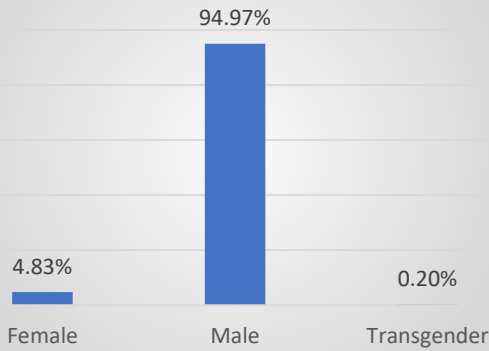

CCSO Population Demographics

In Confinement

Gender Distribution