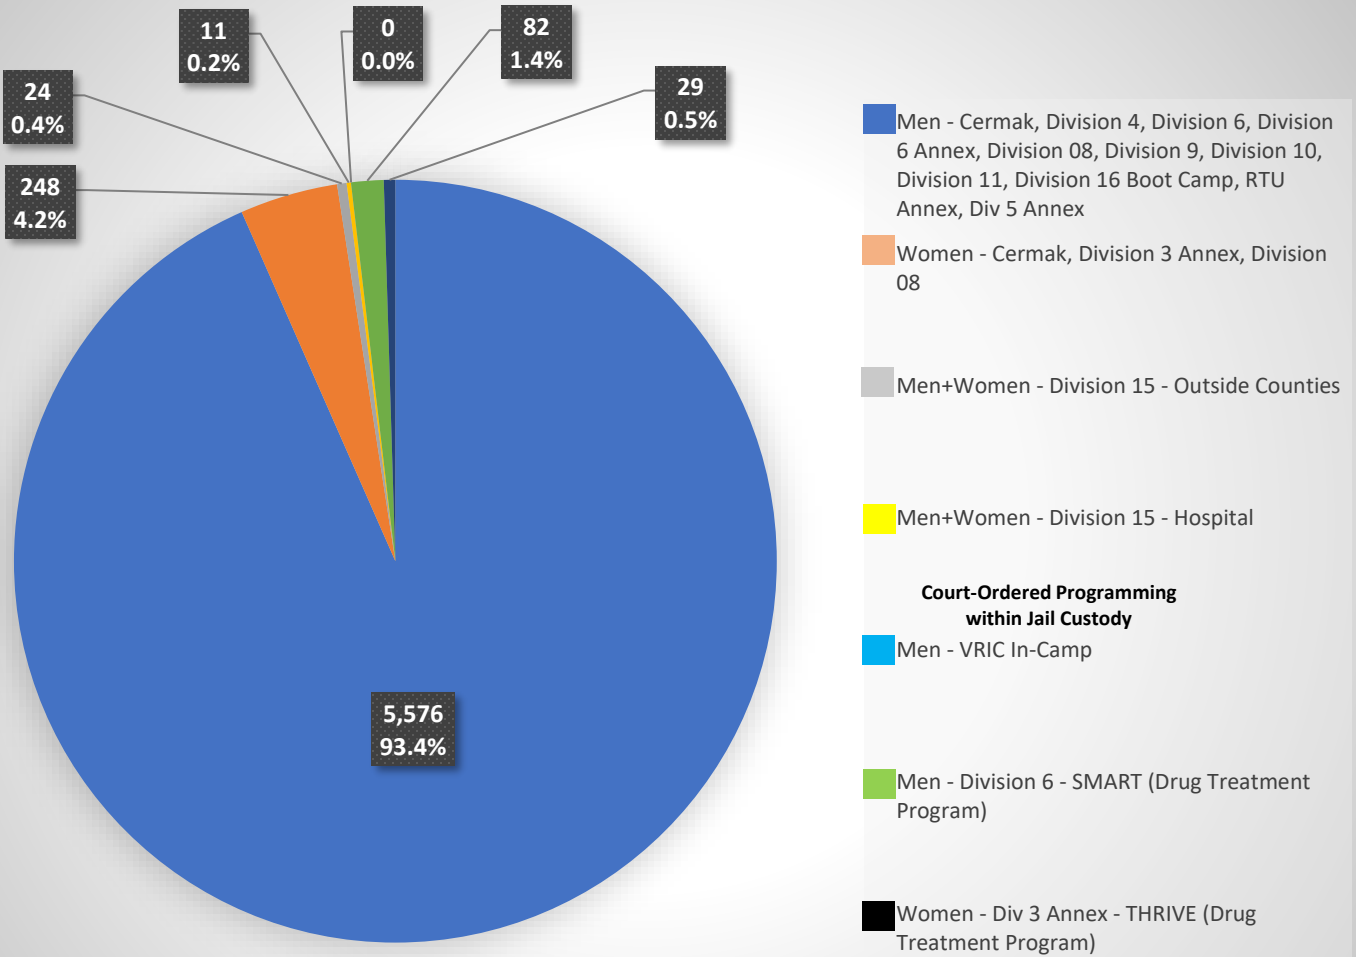

# Sheriff's Daily Report

1/28/2022

Under the Custody of the Sheriff	
Total Male and Female	8,520
Jail Population	5,970
Community Corrections	2,550

## Jail Population - Behind the Walls

Behind the Walls: Detainees that are physically housed under the Sheriff's custody 24 hours a day/7 days a week. This includes all populations listed on this chart - Divisional populations male & female, Outside Counties, Hospital, PRC, Women's Residential, & VRIC. Detainees in court-ordered treatment programs (PRC, Women's Residential, VRIC) are housed at CCDOC 24 hours a day/7 days week.

#### Race Distribution

#### Age Distribution