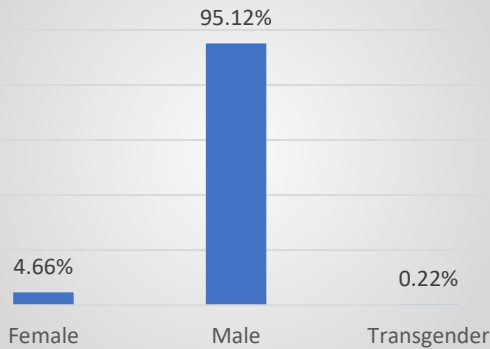

CCSO Population Demographics

In Confinement

Gender Distribution