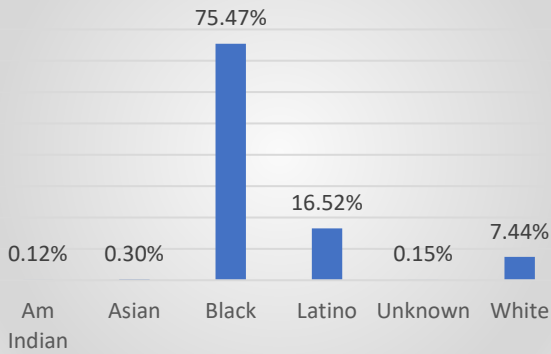

Sheriff's Daily Report

1/27/2022

Under the Custody of the Sheriff	
Total Male and Female	8,514
Jail Population	5,955
Community Corrections	2,559

Jail Population - Behind the Walls

Behind the Walls: Detainees that are physically housed under the Sheriff's custody 24 hours a day/7 days a week. This includes all populations listed on this chart - Divisional populations male & female, Outside Counties, Hospital, PRC, Women's Residential, & VRIC. Detainees in court-ordered treatment programs (PRC, Women's Residential, VRIC) are housed at CCDOC 24 hours a day/7 days week.

Sheriff's Daily Report

1/27/2022

CCSO Population Demographics

In Confinement

Gender Distribution

Race Distribution

Age Distribution

Community Corrections

Gender Distribution

Race Distribution

Age Distribution