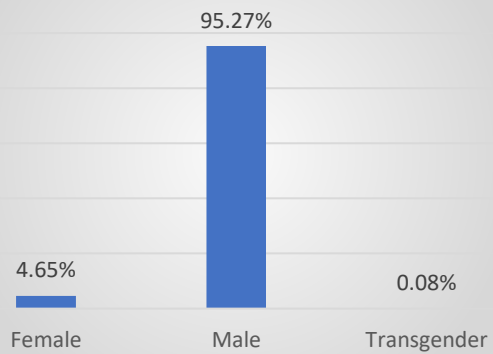

Sheriff's Daily Report

1/27/2022

Under the Custody of the Sheriff	
Total Male and Female	8,514
Jail Population	5,955
Community Corrections	2,559

Jail Population - Behind the Walls

Behind the Walls: Detainees that are physically housed under the Sheriff's custody 24 hours a day/7 days a week. This includes all populations listed on this chart - Divisional populations male & female, Outside Counties, Hospital, PRC, Women's Residential, & VRIC. Detainees in court-ordered treatment programs (PRC, Women's Residential, VRIC) are housed at CCDOC 24 hours a day/7 days week.

Sheriff's Daily Report

1/27/2022

CCSO Population Demographics

In Confinement

Gender Distribution

Race Distribution

Age Distribution

Community Corrections

Gender Distribution

Race Distribution

Age Distribution