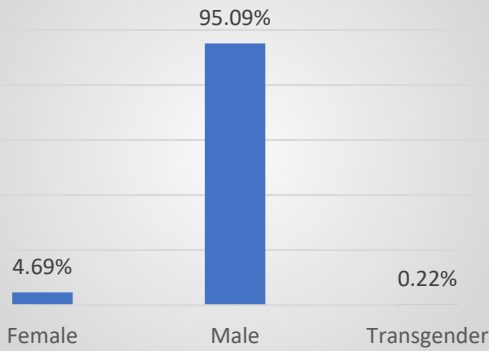

Sheriff's Daily Report

1/27/2022

Under the Custody of the Sheriff	
Total Male and Female	8,514
Jail Population	5,955
Community Corrections	2,559

Jail Population - Behind the Walls

Behind the Walls: Detainees that are physically housed under the Sheriff's custody 24 hours a day/7 days a week. This includes all populations listed on this chart - Divisional populations male & female, Outside Counties, Hospital, PRC, Women's Residential, & VRIC. Detainees in court-ordered treatment programs (PRC, Women's Residential, VRIC) are housed at CCDOC 24 hours a day/7 days week.

Sheriff's Daily Report

1/27/2022

CCSO Population Demographics

In Confinement

Gender Distribution

Race Distribution

Age Distribution

Community Corrections

Gender Distribution

Race Distribution

Age Distribution