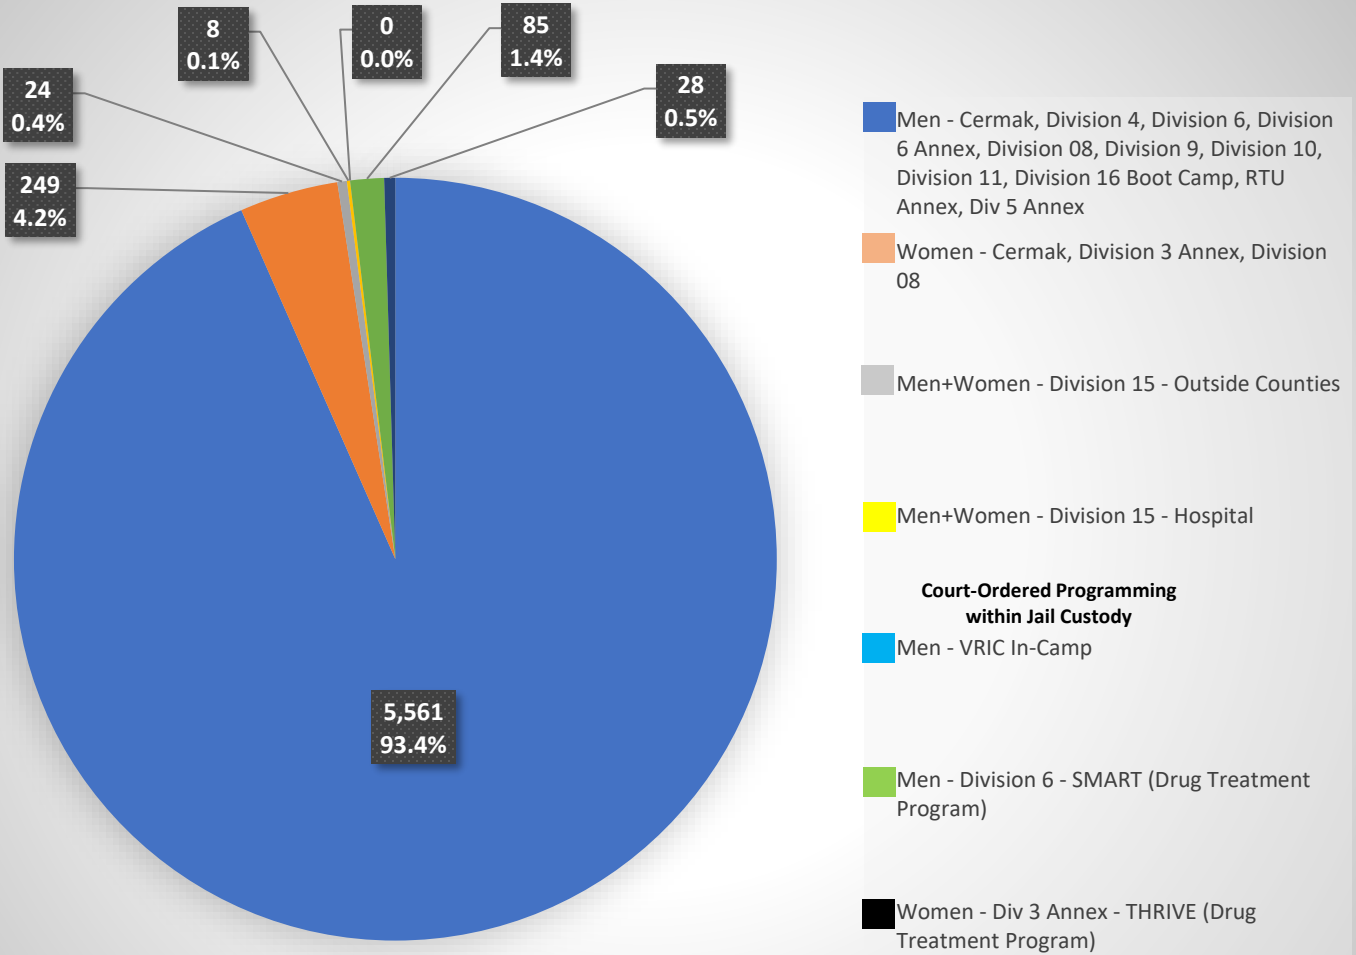

Sheriff's Daily Report

1/27/2022

Under the Custody of the Sheriff	
Total Male and Female	8,514
Jail Population	5,955
Community Corrections	2,559

Jail Population - Behind the Walls

Behind the Walls: Detainees that are physically housed under the Sheriff's custody 24 hours a day/7 days a week. This includes all populations listed on this chart - Divisional populations male & female, Outside Counties, Hospital, PRC, Women's Residential, & VRIC. Detainees in court-ordered treatment programs (PRC, Women's Residential, VRIC) are housed at CCDOC 24 hours a day/7 days week.

Sheriff's Daily Report

1/27/2022

CCSO Population Demographics

In Confinement

Gender Distribution

Race Distribution

Age Distribution

Community Corrections

Gender Distribution

Race Distribution

Age Distribution