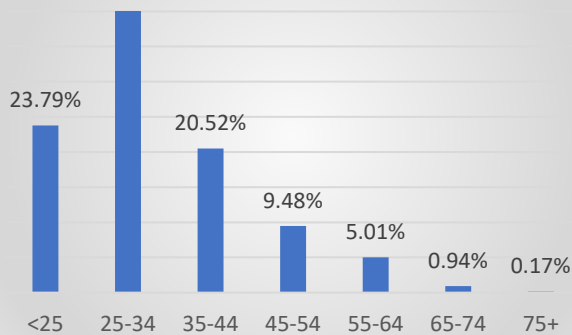

Sheriff's Daily Report

1/27/2022

Under the Custody of the Sheriff	
Total Male and Female	8,514
Jail Population	5,955
Community Corrections	2,559

Jail Population - Behind the Walls

Behind the Walls: Detainees that are physically housed under the Sheriff's custody 24 hours a day/7 days a week. This includes all populations listed on this chart - Divisional populations male & female, Outside Counties, Hospital, PRC, Women's Residential, & VRIC. Detainees in court-ordered treatment programs (PRC, Women's Residential, VRIC) are housed at CCDOC 24 hours a day/7 days week.

Sheriff's Daily Report

1/27/2022

CCSO Population Demographics

In Confinement

Gender Distribution

Race Distribution

Age Distribution

Community Corrections

Gender Distribution

Race Distribution

Age Distribution