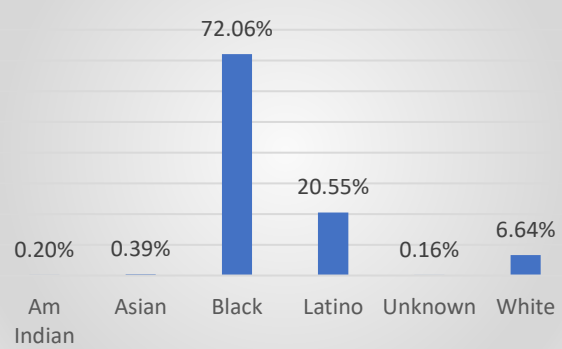

Sheriff's Daily Report

1/27/2022

Under the Custody of the Sheriff	
Total Male and Female	8,514
Jail Population	5,955
Community Corrections	2,559

Jail Population - Behind the Walls

Behind the Walls: Detainees that are physically housed under the Sheriff's custody 24 hours a day/7 days a week. This includes all populations listed on this chart - Divisional populations male & female, Outside Counties, Hospital, PRC, Women's Residential, & VRIC. Detainees in court-ordered treatment programs (PRC, Women's Residential, VRIC) are housed at CCDOC 24 hours a day/7 days week.

Sheriff's Daily Report

1/27/2022

CCSO Population Demographics

In Confinement

Gender Distribution

Race Distribution

Age Distribution

Community Corrections

Gender Distribution

Race Distribution

Age Distribution