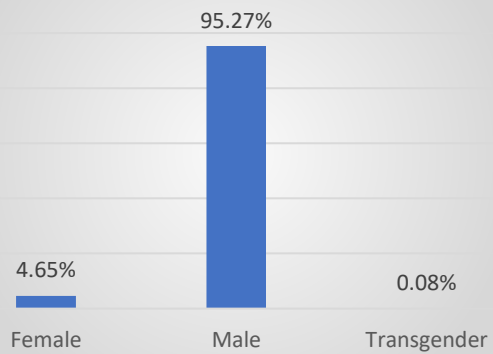

Sheriff's Daily Report

1/22/2022

Under the Custody of the Sheriff	
Total Male and Female	8,544
Jail Population	5,966
Community Corrections	2,578

Jail Population - Behind the Walls

Behind the Walls: Detainees that are physically housed under the Sheriff's custody 24 hours a day/7 days a week. This includes all populations listed on this chart - Divisional populations male & female, Outside Counties, Hospital, PRC, Women's Residential, & VRIC. Detainees in court-ordered treatment programs (PRC, Women's Residential, VRIC) are housed at CCDOC 24 hours a day/7 days week.

Sheriff's Daily Report

1/22/2022

CCSO Population Demographics

In Confinement

Gender Distribution

Race Distribution

Age Distribution

Community Corrections

Gender Distribution

Race Distribution

Age Distribution