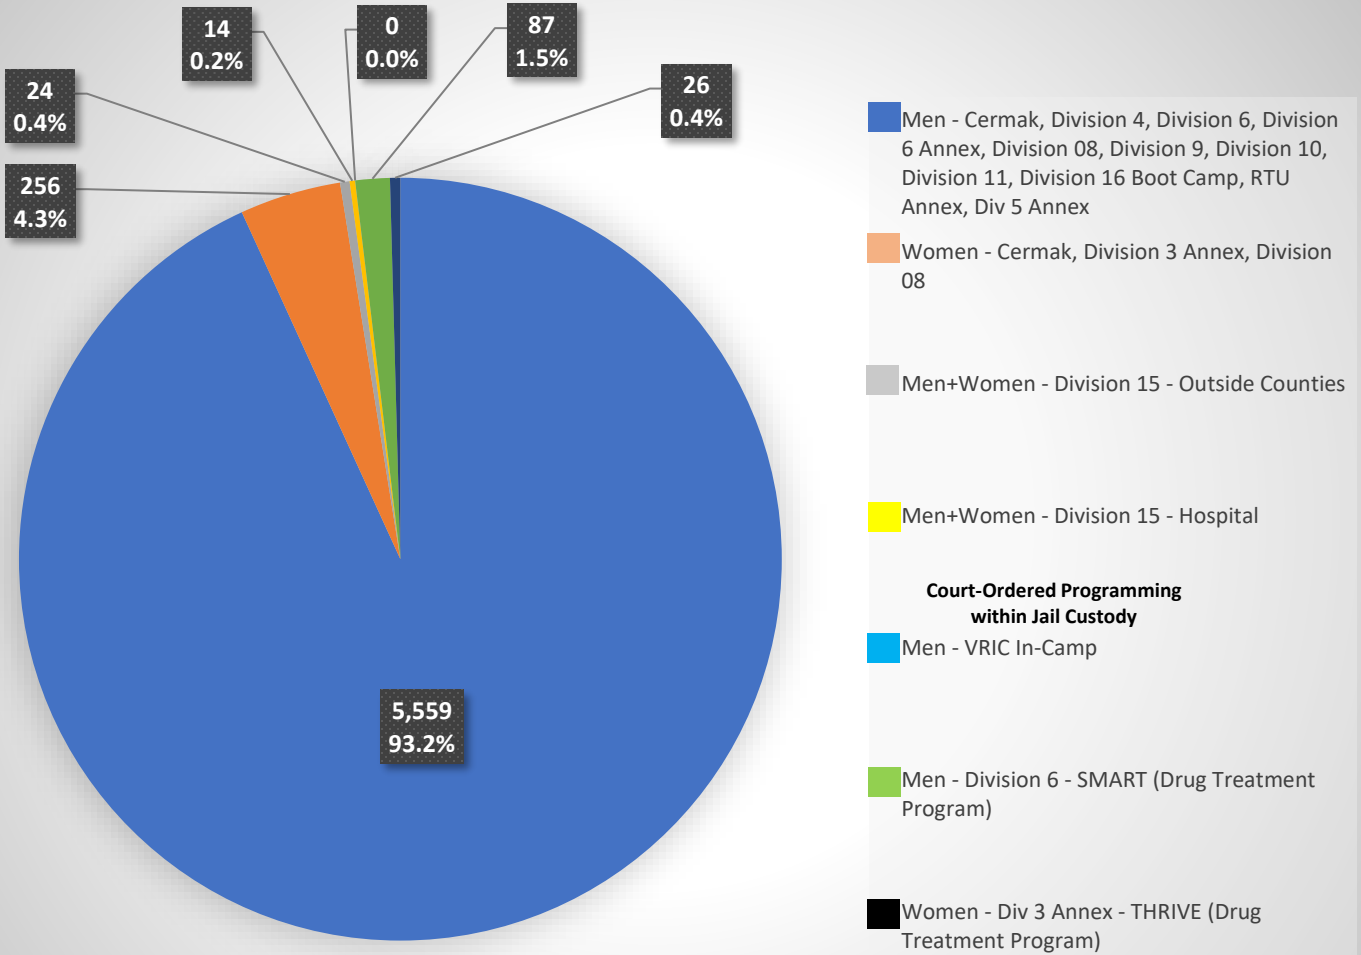

Sheriff's Daily Report

1/22/2022

Under the Custody of the Sheriff	
Total Male and Female	8,544
Jail Population	5,966
Community Corrections	2,578

Jail Population - Behind the Walls

Behind the Walls: Detainees that are physically housed under the Sheriff's custody 24 hours a day/7 days a week. This includes all populations listed on this chart - Divisional populations male & female, Outside Counties, Hospital, PRC, Women's Residential, & VRIC. Detainees in court-ordered treatment programs (PRC, Women's Residential, VRIC) are housed at CCDOC 24 hours a day/7 days week.

Sheriff's Daily Report

1/22/2022

CCSO Population Demographics

In Confinement

Gender Distribution

Race Distribution

Age Distribution

Community Corrections

Gender Distribution

Race Distribution

Age Distribution