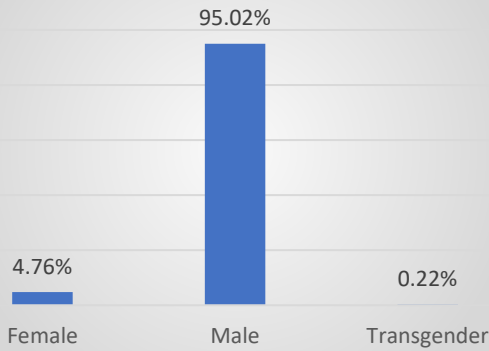

CCSO Population Demographics

In Confinement

Gender Distribution