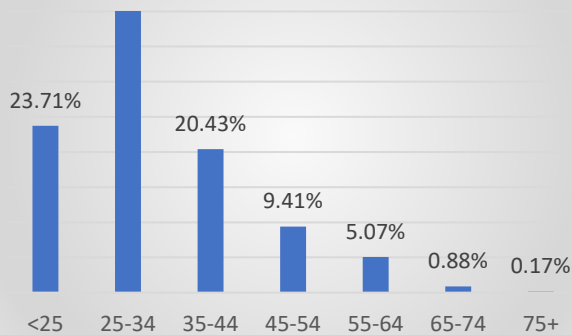

Sheriff's Daily Report

1/22/2022

Under the Custody of the Sheriff	
Total Male and Female	8,544
Jail Population	5,966
Community Corrections	2,578

Jail Population - Behind the Walls

Behind the Walls: Detainees that are physically housed under the Sheriff's custody 24 hours a day/7 days a week. This includes all populations listed on this chart - Divisional populations male & female, Outside Counties, Hospital, PRC, Women's Residential, & VRIC. Detainees in court-ordered treatment programs (PRC, Women's Residential, VRIC) are housed at CCDOC 24 hours a day/7 days week.

Sheriff's Daily Report

1/22/2022

CCSO Population Demographics

In Confinement

Gender Distribution

Race Distribution

Age Distribution

Community Corrections

Gender Distribution

Race Distribution

Age Distribution