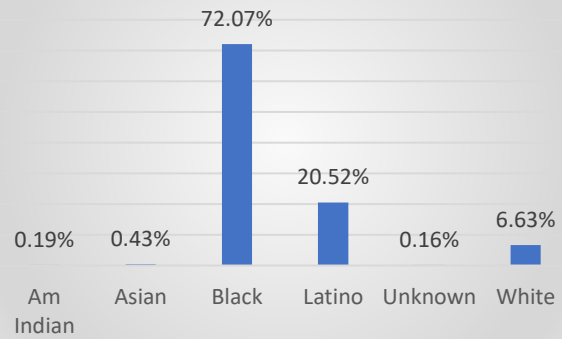

Sheriff's Daily Report

1/22/2022

Under the Custody of the Sheriff	
Total Male and Female	8,544
Jail Population	5,966
Community Corrections	2,578

Jail Population - Behind the Walls

Behind the Walls: Detainees that are physically housed under the Sheriff's custody 24 hours a day/7 days a week. This includes all populations listed on this chart - Divisional populations male & female, Outside Counties, Hospital, PRC, Women's Residential, & VRIC. Detainees in court-ordered treatment programs (PRC, Women's Residential, VRIC) are housed at CCDOC 24 hours a day/7 days week.

Sheriff's Daily Report

1/22/2022

CCSO Population Demographics

In Confinement

Gender Distribution

Race Distribution

Age Distribution

Community Corrections

Gender Distribution

Race Distribution

Age Distribution