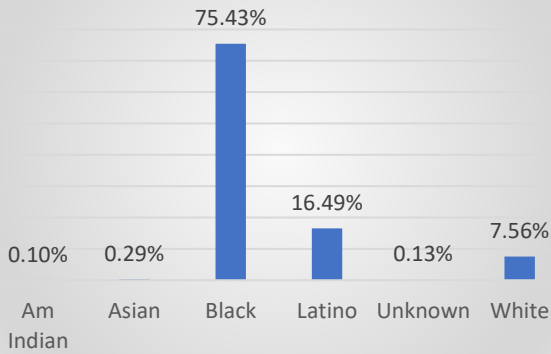

Sheriff's Daily Report

1/22/2022

Under the Custody of the Sheriff	
Total Male and Female	8,544
Jail Population	5,966
Community Corrections	2,578

Jail Population - Behind the Walls

Behind the Walls: Detainees that are physically housed under the Sheriff's custody 24 hours a day/7 days a week. This includes all populations listed on this chart - Divisional populations male & female, Outside Counties, Hospital, PRC, Women's Residential, & VRIC. Detainees in court-ordered treatment programs (PRC, Women's Residential, VRIC) are housed at CCDOC 24 hours a day/7 days week.

Sheriff's Daily Report

1/22/2022

CCSO Population Demographics

In Confinement

Gender Distribution

Race Distribution

Age Distribution

Community Corrections

Gender Distribution

Race Distribution

Age Distribution