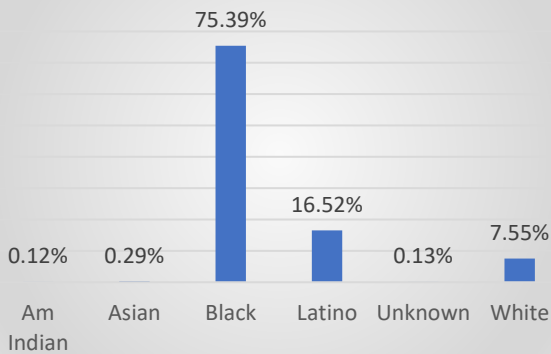

Sheriff's Daily Report

1/21/2022

Under the Custody of the Sheriff	
Total Male and Female	8,540
Jail Population	5,957
Community Corrections	2,583

Jail Population - Behind the Walls

Behind the Walls: Detainees that are physically housed under the Sheriff's custody 24 hours a day/7 days a week. This includes all populations listed on this chart - Divisional populations male & female, Outside Counties, Hospital, PRC, Women's Residential, & VRIC. Detainees in court-ordered treatment programs (PRC, Women's Residential, VRIC) are housed at CCDOC 24 hours a day/7 days week.

Sheriff's Daily Report

1/21/2022

CCSO Population Demographics

In Confinement

Gender Distribution

Race Distribution

Age Distribution

Community Corrections

Gender Distribution

Race Distribution

Age Distribution