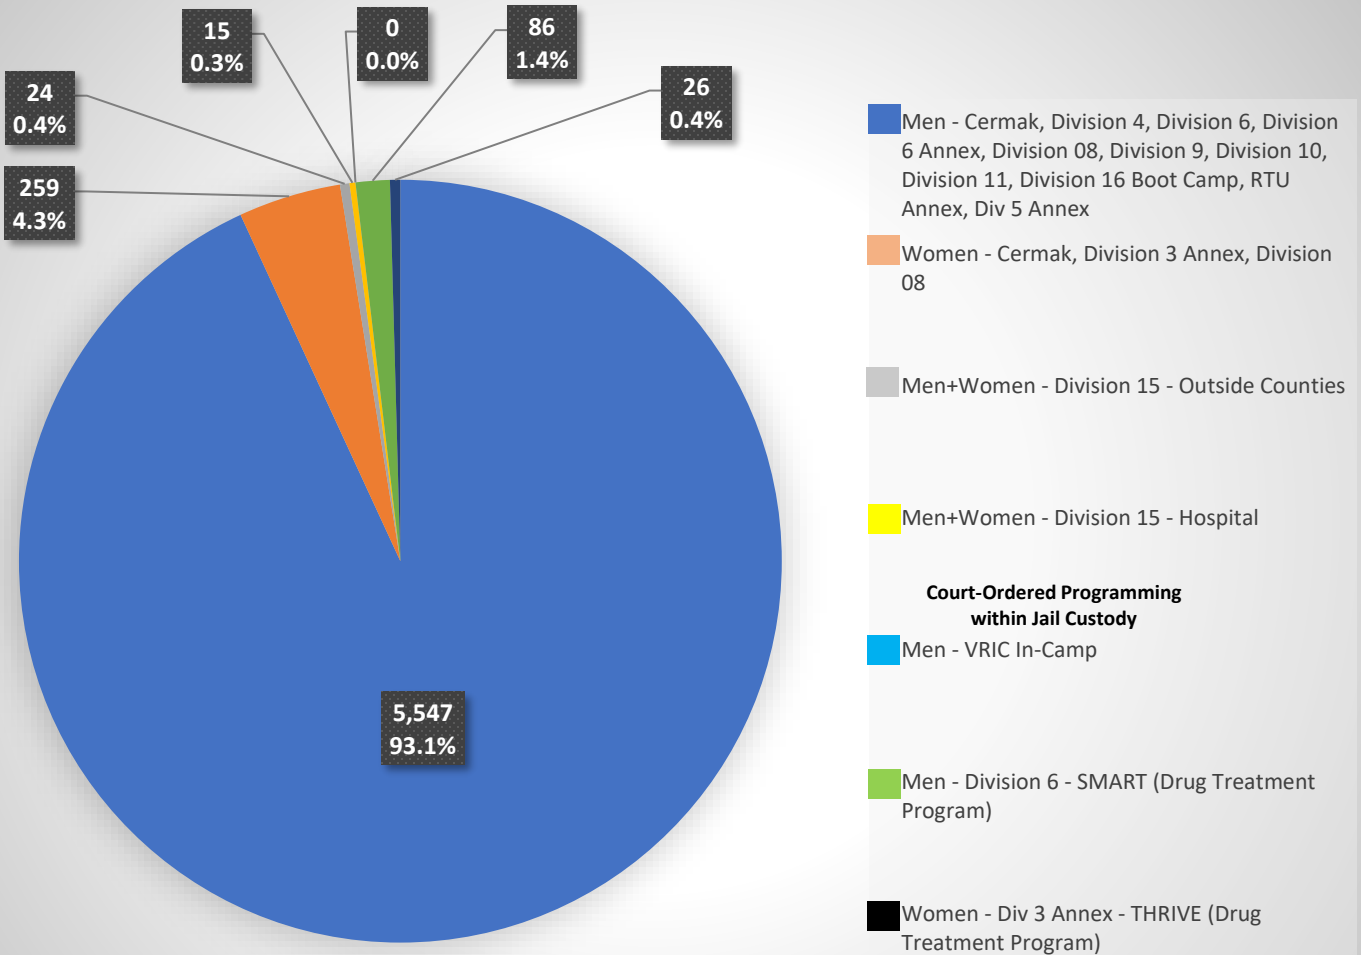

Sheriff's Daily Report

1/21/2022

Under the Custody of the Sheriff	
Total Male and Female	8,540
Jail Population	5,957
Community Corrections	2,583

Jail Population - Behind the Walls

Behind the Walls: Detainees that are physically housed under the Sheriff's custody 24 hours a day/7 days a week. This includes all populations listed on this chart - Divisional populations male & female, Outside Counties, Hospital, PRC, Women's Residential, & VRIC. Detainees in court-ordered treatment programs (PRC, Women's Residential, VRIC) are housed at CCDOC 24 hours a day/7 days week.

Sheriff's Daily Report

1/21/2022

CCSO Population Demographics

In Confinement

Gender Distribution

Race Distribution

Age Distribution

Community Corrections

Gender Distribution

Race Distribution

Age Distribution