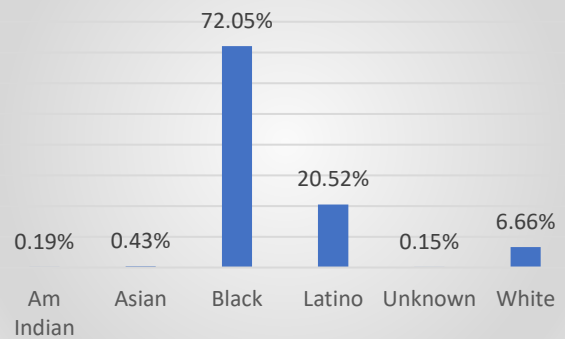

Sheriff's Daily Report

1/21/2022

Under the Custody of the Sheriff	
Total Male and Female	8,540
Jail Population	5,957
Community Corrections	2,583

Jail Population - Behind the Walls

Behind the Walls: Detainees that are physically housed under the Sheriff's custody 24 hours a day/7 days a week. This includes all populations listed on this chart - Divisional populations male & female, Outside Counties, Hospital, PRC, Women's Residential, & VRIC. Detainees in court-ordered treatment programs (PRC, Women's Residential, VRIC) are housed at CCDOC 24 hours a day/7 days week.

Sheriff's Daily Report

1/21/2022

CCSO Population Demographics

In Confinement

Gender Distribution

Race Distribution

Age Distribution

Community Corrections

Gender Distribution

Race Distribution

Age Distribution