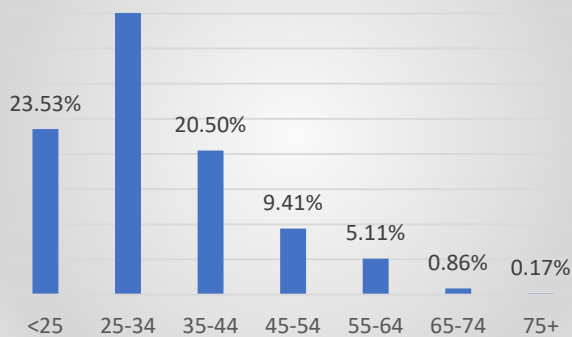

Sheriff's Daily Report

1/21/2022

Under the Custody of the Sheriff	
Total Male and Female	8,540
Jail Population	5,957
Community Corrections	2,583

Jail Population - Behind the Walls

Behind the Walls: Detainees that are physically housed under the Sheriff's custody 24 hours a day/7 days a week. This includes all populations listed on this chart - Divisional populations male & female, Outside Counties, Hospital, PRC, Women's Residential, & VRIC. Detainees in court-ordered treatment programs (PRC, Women's Residential, VRIC) are housed at CCDOC 24 hours a day/7 days week.

Sheriff's Daily Report

1/21/2022

CCSO Population Demographics

In Confinement

Gender Distribution

Race Distribution

Age Distribution

Community Corrections

Gender Distribution

Race Distribution

Age Distribution