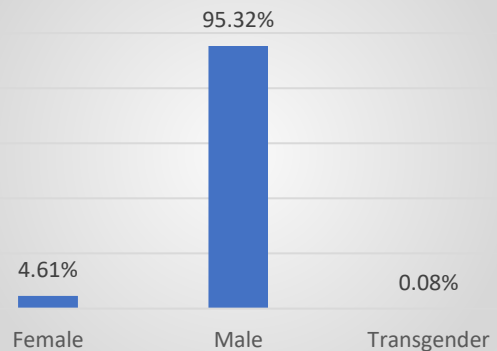

Sheriff's Daily Report

1/21/2022

Under the Custody of the Sheriff	
Total Male and Female	8,540
Jail Population	5,957
Community Corrections	2,583

Jail Population - Behind the Walls

Behind the Walls: Detainees that are physically housed under the Sheriff's custody 24 hours a day/7 days a week. This includes all populations listed on this chart - Divisional populations male & female, Outside Counties, Hospital, PRC, Women's Residential, & VRIC. Detainees in court-ordered treatment programs (PRC, Women's Residential, VRIC) are housed at CCDOC 24 hours a day/7 days week.

Sheriff's Daily Report

1/21/2022

CCSO Population Demographics

In Confinement

Gender Distribution

Race Distribution

Age Distribution

Community Corrections

Gender Distribution

Race Distribution

Age Distribution