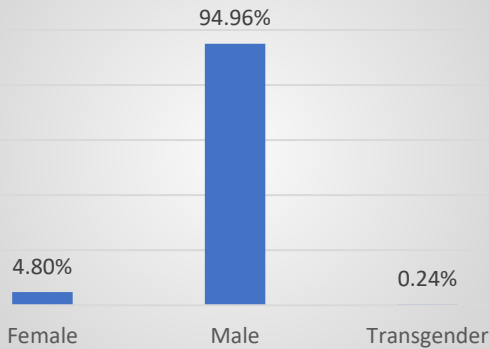

CCSO Population Demographics

In Confinement

Gender Distribution