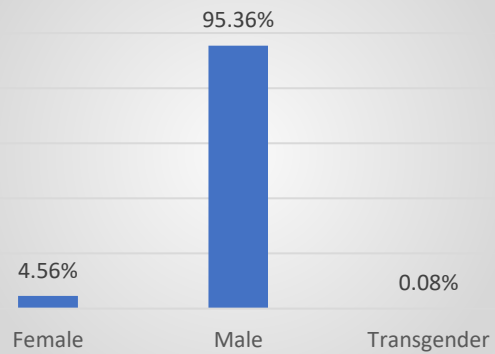

Sheriff's Daily Report

1/20/2022

Under the Custody of the Sheriff	
Total Male and Female	8,549
Jail Population	5,962
Community Corrections	2,587

Jail Population - Behind the Walls

Behind the Walls: Detainees that are physically housed under the Sheriff's custody 24 hours a day/7 days a week. This includes all populations listed on this chart - Divisional populations male & female, Outside Counties, Hospital, PRC, Women's Residential, & VRIC. Detainees in court-ordered treatment programs (PRC, Women's Residential, VRIC) are housed at CCDOC 24 hours a day/7 days week.

Sheriff's Daily Report

1/20/2022

CCSO Population Demographics

In Confinement

Gender Distribution

Race Distribution

Age Distribution

Community Corrections

Gender Distribution

Race Distribution

Age Distribution