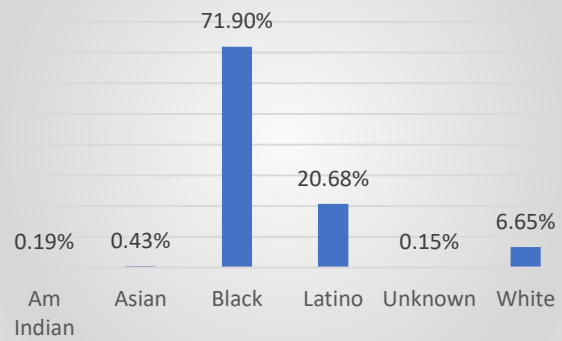

Sheriff's Daily Report

1/20/2022

Under the Custody of the Sheriff	
Total Male and Female	8,549
Jail Population	5,962
Community Corrections	2,587

Jail Population - Behind the Walls

Behind the Walls: Detainees that are physically housed under the Sheriff's custody 24 hours a day/7 days a week. This includes all populations listed on this chart - Divisional populations male & female, Outside Counties, Hospital, PRC, Women's Residential, & VRIC. Detainees in court-ordered treatment programs (PRC, Women's Residential, VRIC) are housed at CCDOC 24 hours a day/7 days week.

Sheriff's Daily Report

1/20/2022

CCSO Population Demographics

In Confinement

Gender Distribution

Race Distribution

Age Distribution

Community Corrections

Gender Distribution

Race Distribution

Age Distribution