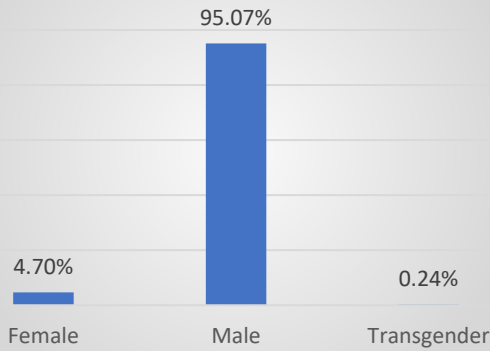

Sheriff's Daily Report

1/20/2022

CCSO Population Demographics

In Confinement

Gender Distribution