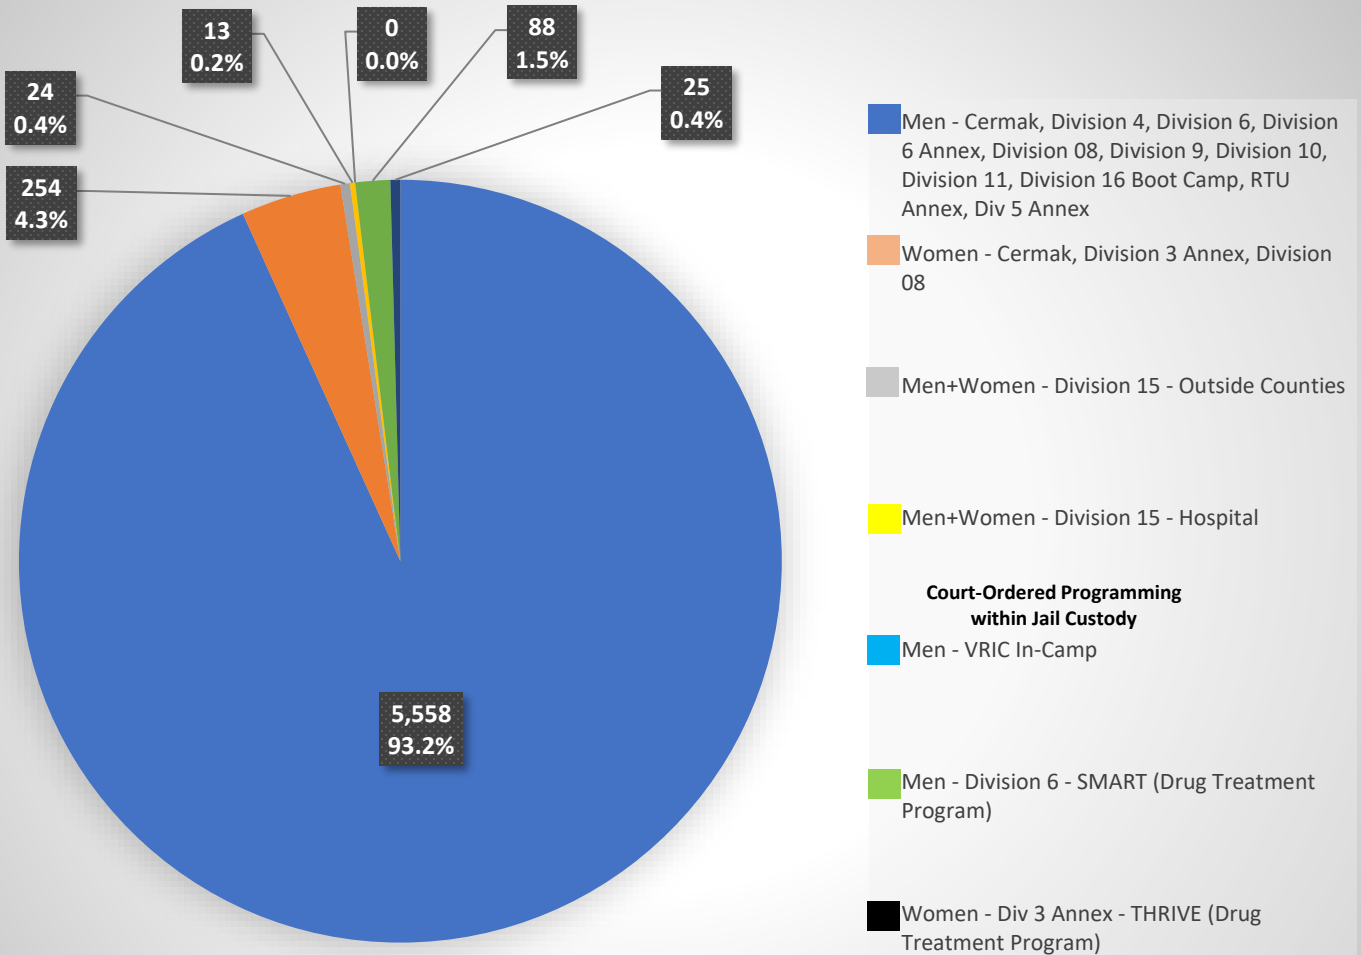

Sheriff's Daily Report

1/20/2022

Under the Custody of the Sheriff	
Total Male and Female	8,549
Jail Population	5,962
Community Corrections	2,587

Jail Population - Behind the Walls

Behind the Walls: Detainees that are physically housed under the Sheriff's custody 24 hours a day/7 days a week. This includes all populations listed on this chart - Divisional populations male & female, Outside Counties, Hospital, PRC, Women's Residential, & VRIC. Detainees in court-ordered treatment programs (PRC, Women's Residential, VRIC) are housed at CCDOC 24 hours a day/7 days week.

Sheriff's Daily Report

1/20/2022

CCSO Population Demographics

In Confinement

Gender Distribution

Race Distribution

Age Distribution

Community Corrections

Gender Distribution

Race Distribution

Age Distribution