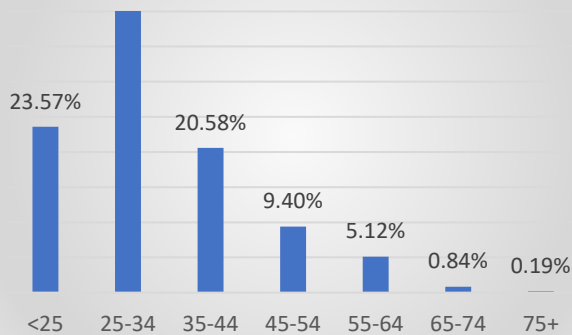

Sheriff's Daily Report

1/20/2022

Under the Custody of the Sheriff	
Total Male and Female	8,549
Jail Population	5,962
Community Corrections	2,587

Jail Population - Behind the Walls

Behind the Walls: Detainees that are physically housed under the Sheriff's custody 24 hours a day/7 days a week. This includes all populations listed on this chart - Divisional populations male & female, Outside Counties, Hospital, PRC, Women's Residential, & VRIC. Detainees in court-ordered treatment programs (PRC, Women's Residential, VRIC) are housed at CCDOC 24 hours a day/7 days week.

Sheriff's Daily Report

1/20/2022

CCSO Population Demographics

In Confinement

Gender Distribution

Race Distribution

Age Distribution

Community Corrections

Gender Distribution

Race Distribution

Age Distribution