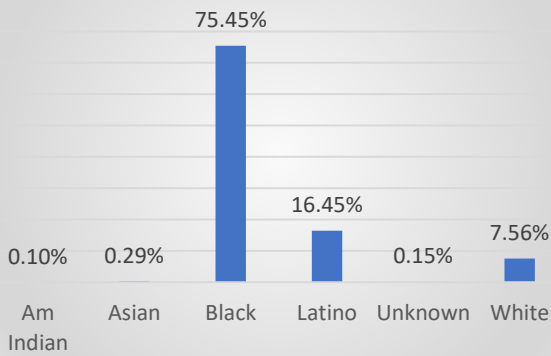

Sheriff's Daily Report

1/20/2022

Under the Custody of the Sheriff	
Total Male and Female	8,549
Jail Population	5,962
Community Corrections	2,587

Jail Population - Behind the Walls

Behind the Walls: Detainees that are physically housed under the Sheriff's custody 24 hours a day/7 days a week. This includes all populations listed on this chart - Divisional populations male & female, Outside Counties, Hospital, PRC, Women's Residential, & VRIC. Detainees in court-ordered treatment programs (PRC, Women's Residential, VRIC) are housed at CCDOC 24 hours a day/7 days week.

Sheriff's Daily Report

1/20/2022

CCSO Population Demographics

In Confinement

Gender Distribution

Race Distribution

Age Distribution

Community Corrections

Gender Distribution

Race Distribution

Age Distribution