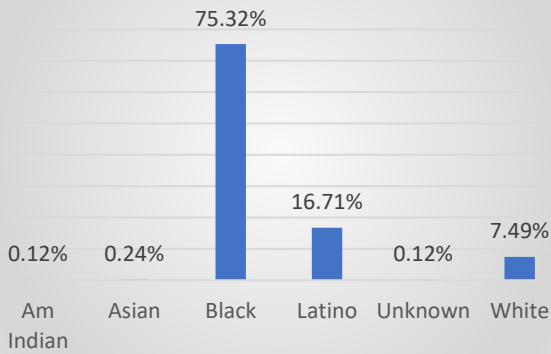

Sheriff's Daily Report

1/15/2022

Under the Custody of the Sheriff	
Total Male and Female	8,464
Jail Population	5,872
Community Corrections	2,592

Jail Population - Behind the Walls

Behind the Walls: Detainees that are physically housed under the Sheriff's custody 24 hours a day/7 days a week. This includes all populations listed on this chart - Divisional populations male & female, Outside Counties, Hospital, PRC, Women's Residential, & VRIC. Detainees in court-ordered treatment programs (PRC, Women's Residential, VRIC) are housed at CCDOC 24 hours a day/7 days week.

Sheriff's Daily Report

1/15/2022

CCSO Population Demographics

In Confinement

Gender Distribution

Race Distribution

Age Distribution

Community Corrections

Gender Distribution

Race Distribution

Age Distribution