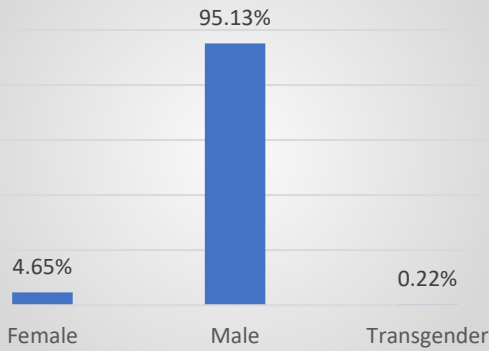

Sheriff's Daily Report

1/15/2022

Under the Custody of the Sheriff	
Total Male and Female	8,464
Jail Population	5,872
Community Corrections	2,592

Jail Population - Behind the Walls

Behind the Walls: Detainees that are physically housed under the Sheriff's custody 24 hours a day/7 days a week. This includes all populations listed on this chart - Divisional populations male & female, Outside Counties, Hospital, PRC, Women's Residential, & VRIC. Detainees in court-ordered treatment programs (PRC, Women's Residential, VRIC) are housed at CCDOC 24 hours a day/7 days week.

Sheriff's Daily Report

1/15/2022

CCSO Population Demographics

In Confinement

Gender Distribution

Race Distribution

Age Distribution

Community Corrections

Gender Distribution

Race Distribution

Age Distribution