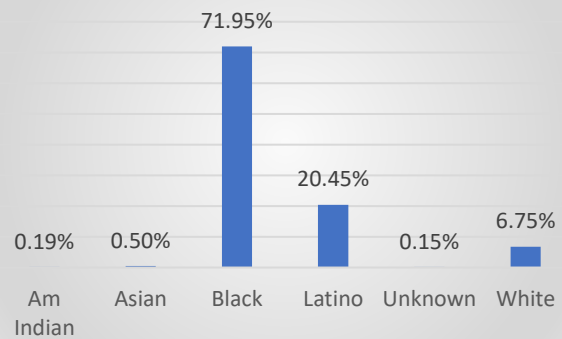

Sheriff's Daily Report

1/15/2022

Under the Custody of the Sheriff	
Total Male and Female	8,464
Jail Population	5,872
Community Corrections	2,592

Jail Population - Behind the Walls

Behind the Walls: Detainees that are physically housed under the Sheriff's custody 24 hours a day/7 days a week. This includes all populations listed on this chart - Divisional populations male & female, Outside Counties, Hospital, PRC, Women's Residential, & VRIC. Detainees in court-ordered treatment programs (PRC, Women's Residential, VRIC) are housed at CCDOC 24 hours a day/7 days week.

Sheriff's Daily Report

1/15/2022

CCSO Population Demographics

In Confinement

Gender Distribution

Race Distribution

Age Distribution

Community Corrections

Gender Distribution

Race Distribution

Age Distribution