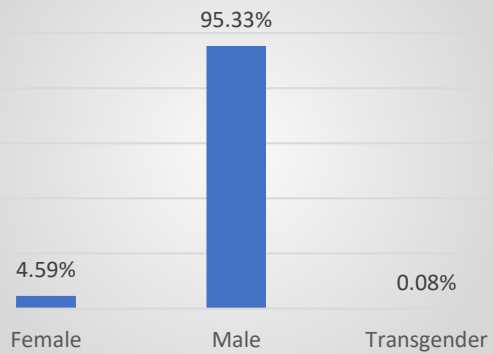

Sheriff's Daily Report

1/15/2022

Under the Custody of the Sheriff	
Total Male and Female	8,464
Jail Population	5,872
Community Corrections	2,592

Jail Population - Behind the Walls

Behind the Walls: Detainees that are physically housed under the Sheriff's custody 24 hours a day/7 days a week. This includes all populations listed on this chart - Divisional populations male & female, Outside Counties, Hospital, PRC, Women's Residential, & VRIC. Detainees in court-ordered treatment programs (PRC, Women's Residential, VRIC) are housed at CCDOC 24 hours a day/7 days week.

Sheriff's Daily Report

1/15/2022

CCSO Population Demographics

In Confinement

Gender Distribution

Race Distribution

Age Distribution

Community Corrections

Gender Distribution

Race Distribution

Age Distribution