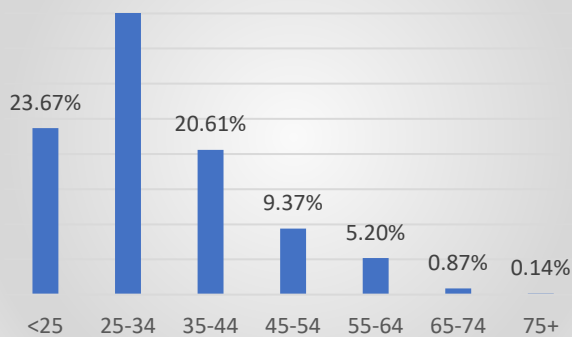

Sheriff's Daily Report

1/15/2022

Under the Custody of the Sheriff	
Total Male and Female	8,464
Jail Population	5,872
Community Corrections	2,592

Jail Population - Behind the Walls

Behind the Walls: Detainees that are physically housed under the Sheriff's custody 24 hours a day/7 days a week. This includes all populations listed on this chart - Divisional populations male & female, Outside Counties, Hospital, PRC, Women's Residential, & VRIC. Detainees in court-ordered treatment programs (PRC, Women's Residential, VRIC) are housed at CCDOC 24 hours a day/7 days week.

Sheriff's Daily Report

1/15/2022

CCSO Population Demographics

In Confinement

Gender Distribution

Race Distribution

Age Distribution

Community Corrections

Gender Distribution

Race Distribution

Age Distribution