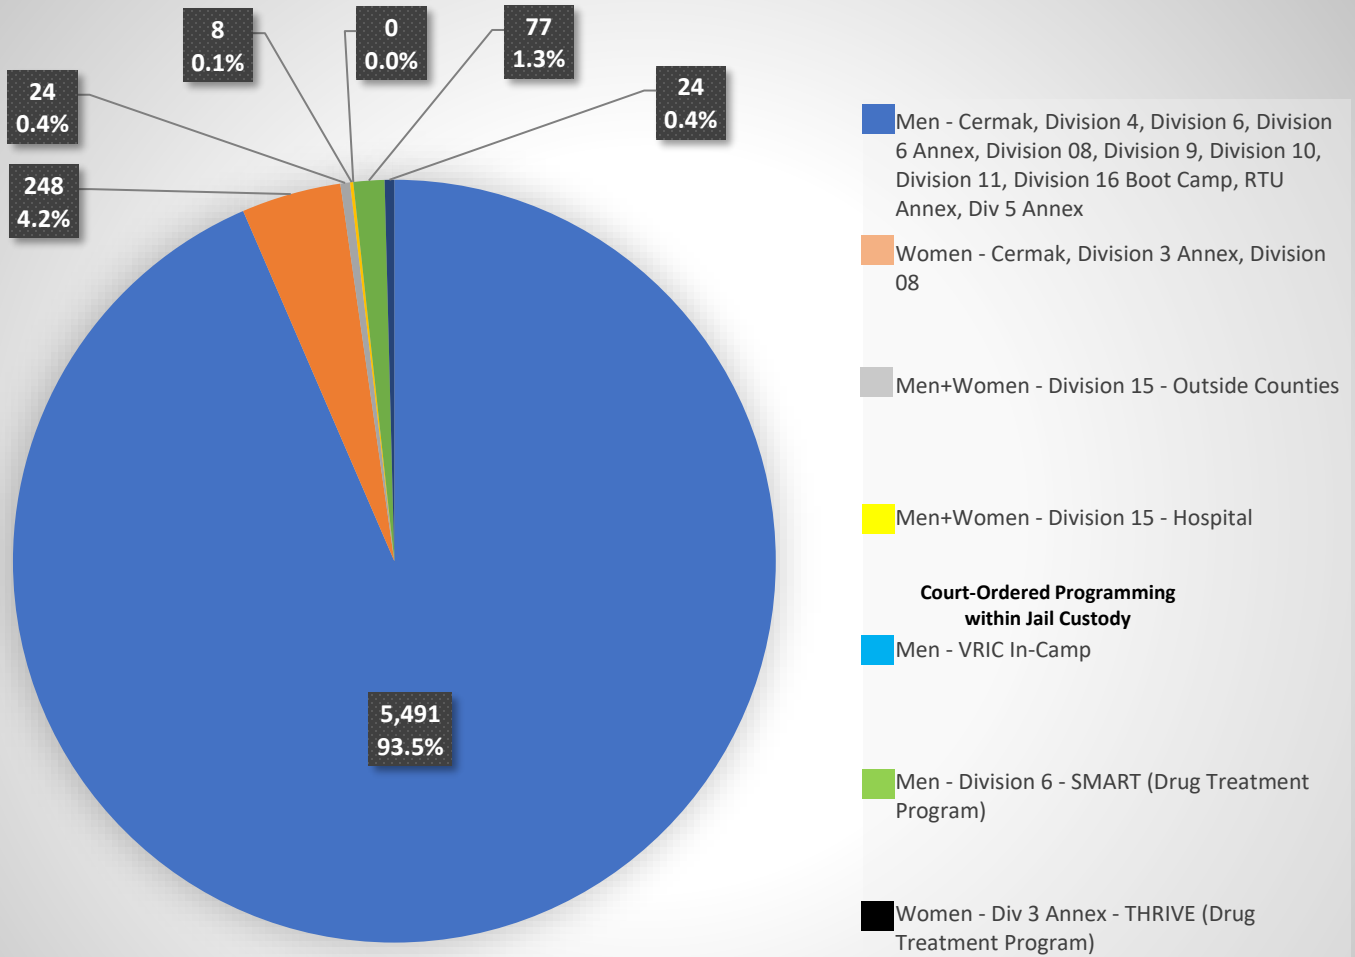

Sheriff's Daily Report

1/15/2022

Under the Custody of the Sheriff	
Total Male and Female	8,464
Jail Population	5,872
Community Corrections	2,592

Jail Population - Behind the Walls

Behind the Walls: Detainees that are physically housed under the Sheriff's custody 24 hours a day/7 days a week. This includes all populations listed on this chart - Divisional populations male & female, Outside Counties, Hospital, PRC, Women's Residential, & VRIC. Detainees in court-ordered treatment programs (PRC, Women's Residential, VRIC) are housed at CCDOC 24 hours a day/7 days week.

Sheriff's Daily Report

1/15/2022

CCSO Population Demographics

In Confinement

Gender Distribution

Race Distribution

Age Distribution

Community Corrections

Gender Distribution

Race Distribution

Age Distribution