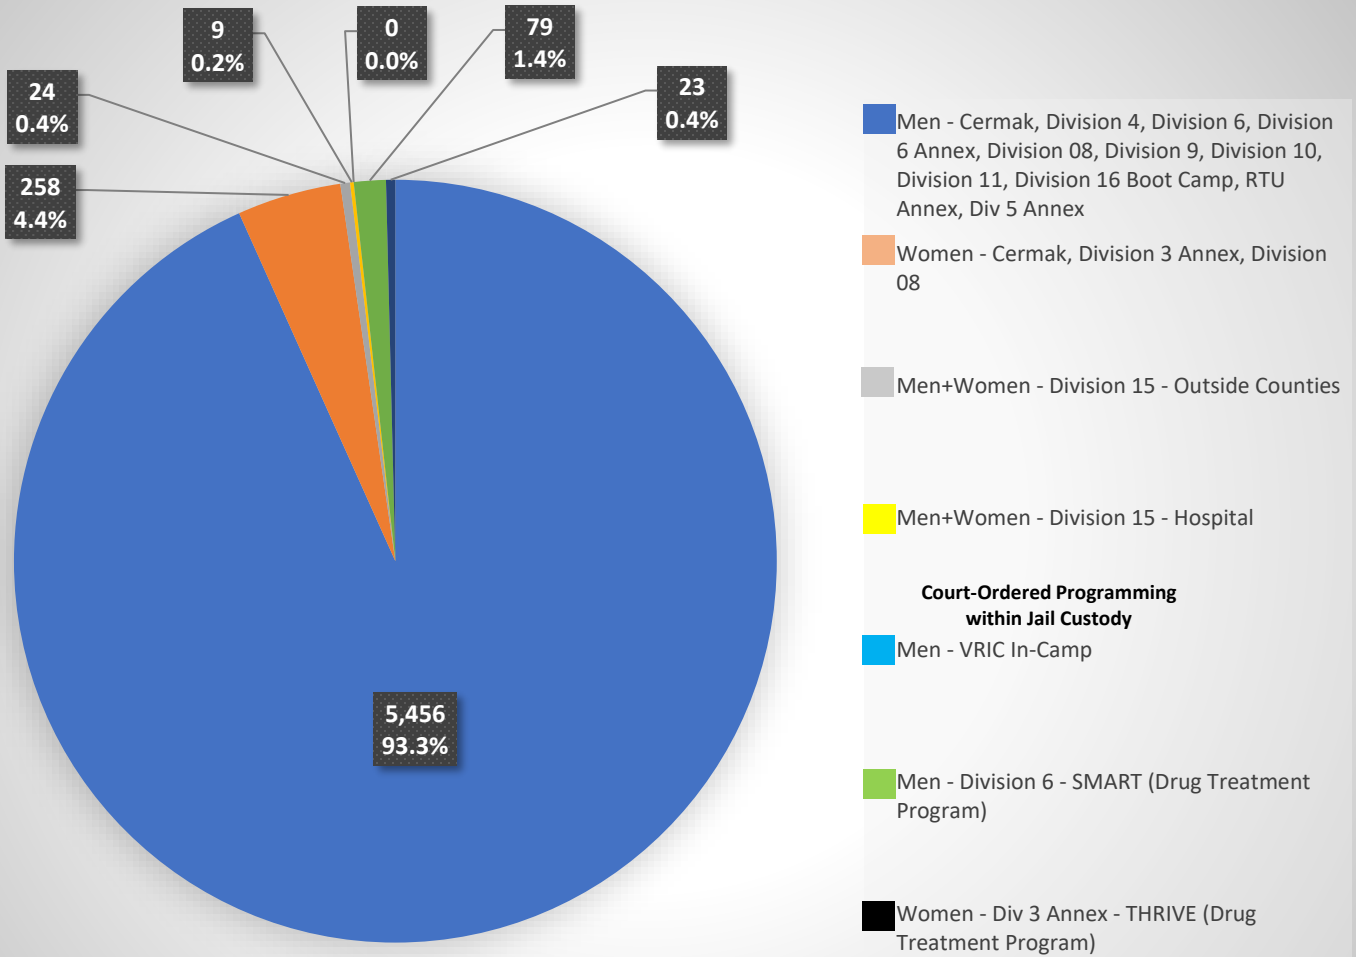

## 1/13/2022

Under the Custody of the Sheriff	
<b>Total Male and Female</b>	<b>8,447</b>
Jail Population	5,849
Community Corrections	2,598

### Jail Population - Behind the Walls

Behind the Walls: Detainees that are physically housed under the Sheriff's custody 24 hours a day/7 days a week. This includes all populations listed on this chart - Divisional populations male & female, Outside Counties, Hospital, PRC, Women's Residential, & VRIC. Detainees in court-ordered treatment programs (PRC, Women's Residential, VRIC) are housed at CCDOC 24 hours a day/7 days week.

##### Race Distribution

##### Age Distribution