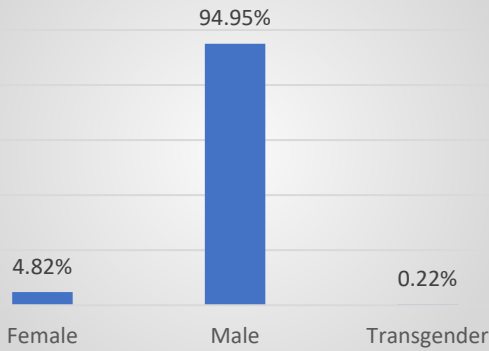

Sheriff's Daily Report

1/13/2022

CCSO Population Demographics

In Confinement

Gender Distribution