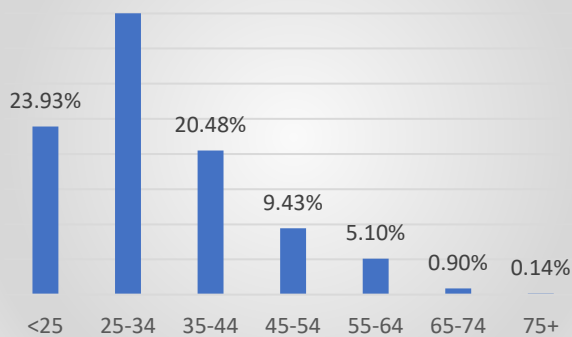

Sheriff's Daily Report

1/10/2022

Under the Custody of the Sheriff	
Total Male and Female	8,450
Jail Population	5,811
Community Corrections	2,639

Jail Population - Behind the Walls

Behind the Walls: Detainees that are physically housed under the Sheriff's custody 24 hours a day/7 days a week. This includes all populations listed on this chart - Divisional populations male & female, Outside Counties, Hospital, PRC, Women's Residential, & VRIC. Detainees in court-ordered treatment programs (PRC, Women's Residential, VRIC) are housed at CCDOC 24 hours a day/7 days week.

Sheriff's Daily Report

1/10/2022

CCSO Population Demographics

In Confinement

Community Corrections

Gender Distribution

Gender Distribution

Race Distribution

Race Distribution

Age Distribution

Age Distribution