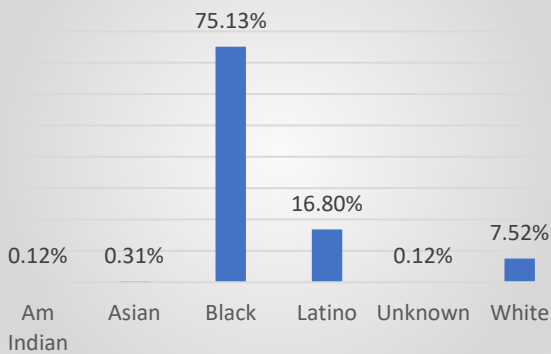

Sheriff's Daily Report

1/10/2022

Under the Custody of the Sheriff	
Total Male and Female	8,450
Jail Population	5,811
Community Corrections	2,639

Jail Population - Behind the Walls

Behind the Walls: Detainees that are physically housed under the Sheriff's custody 24 hours a day/7 days a week. This includes all populations listed on this chart - Divisional populations male & female, Outside Counties, Hospital, PRC, Women's Residential, & VRIC. Detainees in court-ordered treatment programs (PRC, Women's Residential, VRIC) are housed at CCDOC 24 hours a day/7 days week.

Sheriff's Daily Report

1/10/2022

CCSO Population Demographics

In Confinement

Community Corrections

Gender Distribution

Gender Distribution

Race Distribution

Race Distribution

Age Distribution

Age Distribution