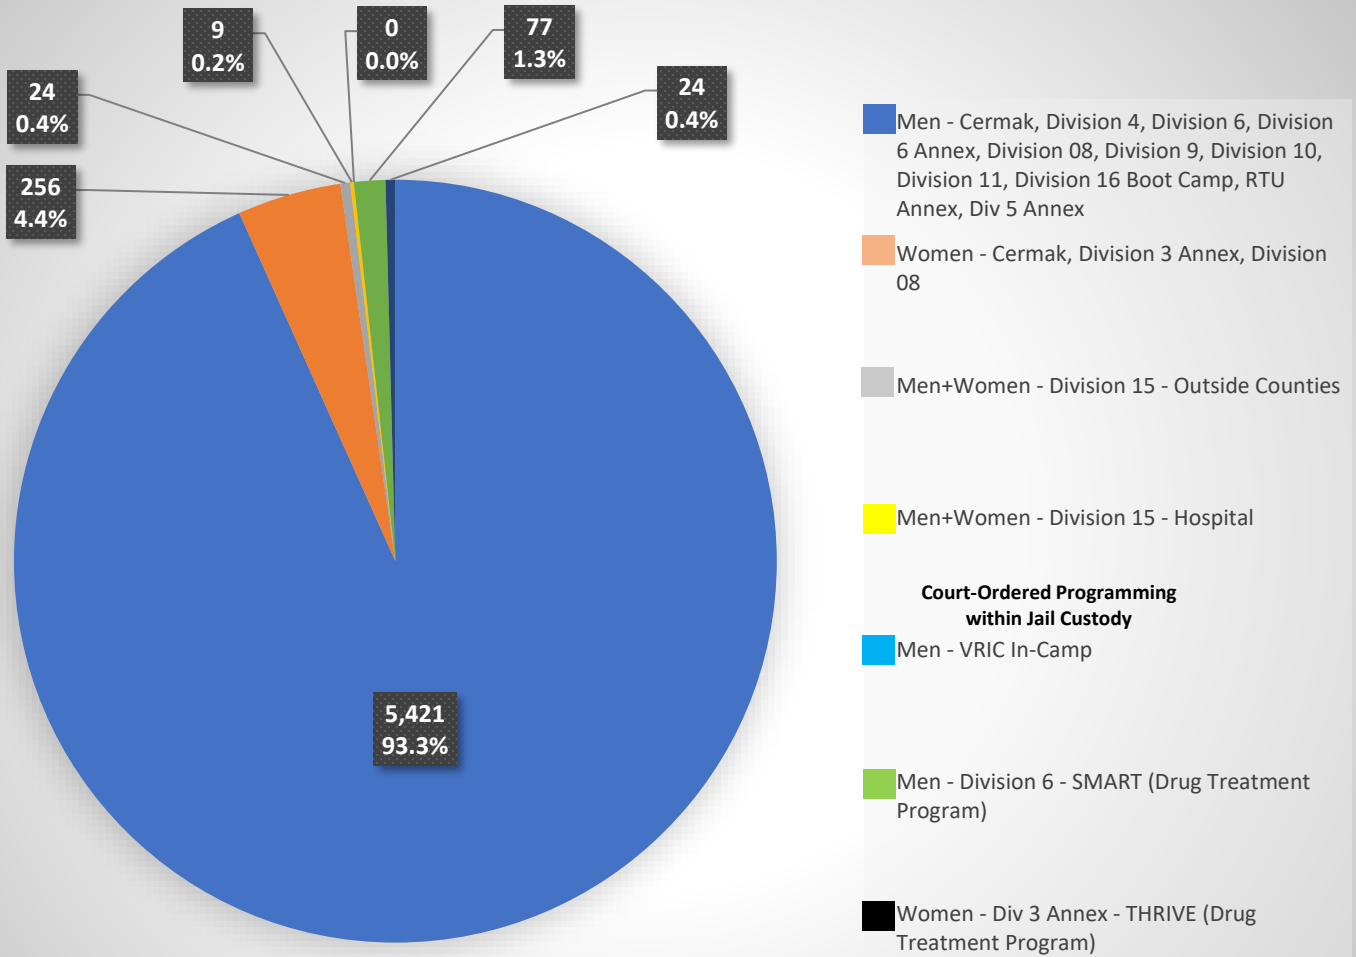

Sheriff's Daily Report

1/10/2022

Under the Custody of the Sheriff	
Total Male and Female	8,450
Jail Population	5,811
Community Corrections	2,639

Jail Population - Behind the Walls

Behind the Walls: Detainees that are physically housed under the Sheriff's custody 24 hours a day/7 days a week. This includes all populations listed on this chart - Divisional populations male & female, Outside Counties, Hospital, PRC, Women's Residential, & VRIC. Detainees in court-ordered treatment programs (PRC, Women's Residential, VRIC) are housed at CCDOC 24 hours a day/7 days week.

Sheriff's Daily Report

1/10/2022

CCSO Population Demographics

In Confinement

Community Corrections

Gender Distribution

Gender Distribution

Race Distribution

Race Distribution

Age Distribution

Age Distribution