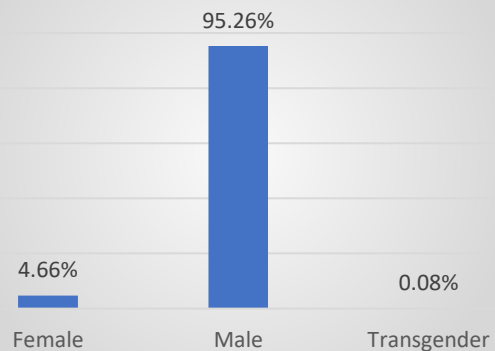

Sheriff's Daily Report

1/10/2022

Under the Custody of the Sheriff	
Total Male and Female	8,450
Jail Population	5,811
Community Corrections	2,639

Jail Population - Behind the Walls

Behind the Walls: Detainees that are physically housed under the Sheriff's custody 24 hours a day/7 days a week. This includes all populations listed on this chart - Divisional populations male & female, Outside Counties, Hospital, PRC, Women's Residential, & VRIC. Detainees in court-ordered treatment programs (PRC, Women's Residential, VRIC) are housed at CCDOC 24 hours a day/7 days week.

Sheriff's Daily Report

1/10/2022

CCSO Population Demographics

In Confinement

Community Corrections

Gender Distribution

Gender Distribution

Race Distribution

Race Distribution

Age Distribution

Age Distribution