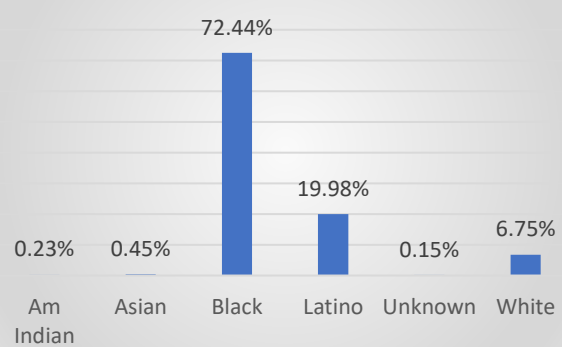

Sheriff's Daily Report

1/10/2022

Under the Custody of the Sheriff	
Total Male and Female	8,450
Jail Population	5,811
Community Corrections	2,639

Jail Population - Behind the Walls

Behind the Walls: Detainees that are physically housed under the Sheriff's custody 24 hours a day/7 days a week. This includes all populations listed on this chart - Divisional populations male & female, Outside Counties, Hospital, PRC, Women's Residential, & VRIC. Detainees in court-ordered treatment programs (PRC, Women's Residential, VRIC) are housed at CCDOC 24 hours a day/7 days week.

Sheriff's Daily Report

1/10/2022

CCSO Population Demographics

In Confinement

Community Corrections

Gender Distribution

Gender Distribution

Race Distribution

Race Distribution

Age Distribution

Age Distribution