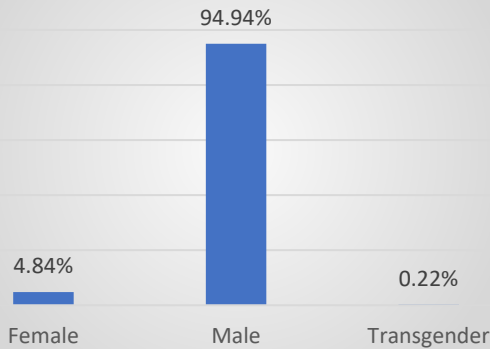

Sheriff's Daily Report

1/10/2022

Under the Custody of the Sheriff	
Total Male and Female	8,450
Jail Population	5,811
Community Corrections	2,639

Jail Population - Behind the Walls

Behind the Walls: Detainees that are physically housed under the Sheriff's custody 24 hours a day/7 days a week. This includes all populations listed on this chart - Divisional populations male & female, Outside Counties, Hospital, PRC, Women's Residential, & VRIC. Detainees in court-ordered treatment programs (PRC, Women's Residential, VRIC) are housed at CCDOC 24 hours a day/7 days week.

Sheriff's Daily Report

1/10/2022

CCSO Population Demographics

In Confinement

Community Corrections

Gender Distribution

Gender Distribution

Race Distribution

Race Distribution

Age Distribution

Age Distribution