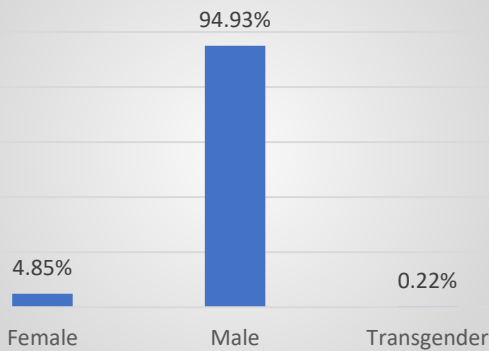

CCSO Population Demographics

In Confinement

Gender Distribution