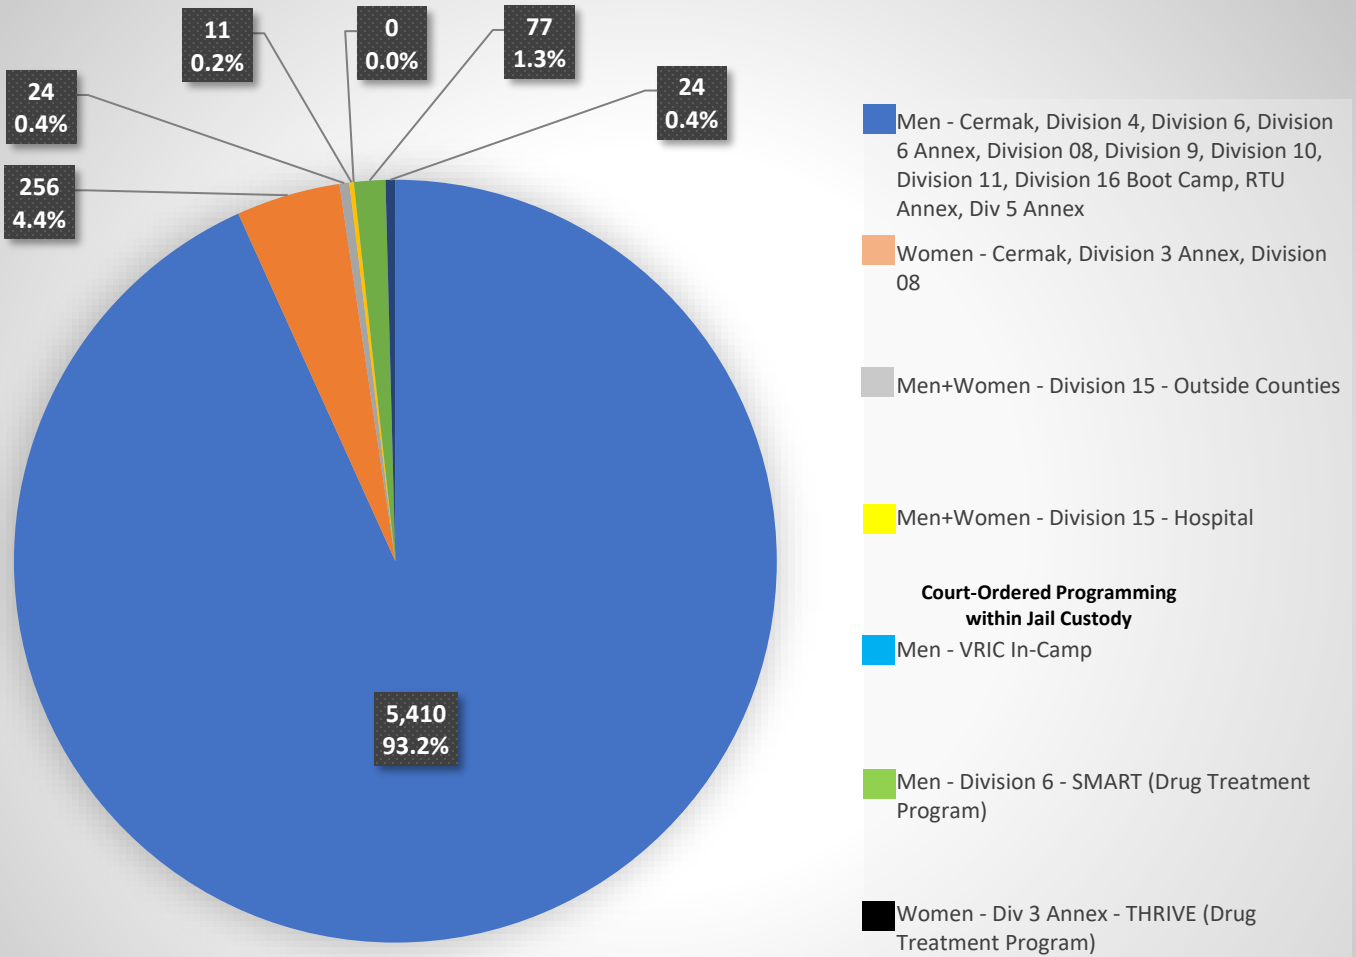

# Sheriff's Daily Report

1/9/2022

Under the Custody of the Sheriff	
<b>Total Male and Female</b>	<b>8,435</b>
Jail Population	5,802
Community Corrections	2,633

## Jail Population - Behind the Walls

Behind the Walls: Detainees that are physically housed under the Sheriff's custody 24 hours a day/7 days a week. This includes all populations listed on this chart - Divisional populations male & female, Outside Counties, Hospital, PRC, Women's Residential, & VRIC. Detainees in court-ordered treatment programs (PRC, Women's Residential, VRIC) are housed at CCDOC 24 hours a day/7 days week.

#### Race Distribution

#### Age Distribution