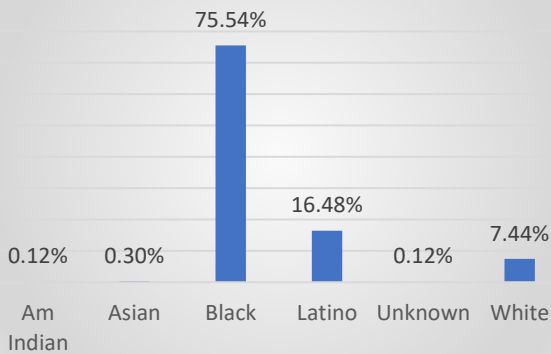

Sheriff's Daily Report

1/3/2022

Under the Custody of the Sheriff	
Total Male and Female	8,395
Jail Population	5,722
Community Corrections	2,673

Jail Population - Behind the Walls

Behind the Walls: Detainees that are physically housed under the Sheriff's custody 24 hours a day/7 days a week. This includes all populations listed on this chart - Divisional populations male & female, Outside Counties, Hospital, PRC, Women's Residential, & VRIC. Detainees in court-ordered treatment programs (PRC, Women's Residential, VRIC) are housed at CCDOC 24 hours a day/7 days week.

Sheriff's Daily Report

1/3/2022

CCSO Population Demographics

In Confinement

Gender Distribution

Race Distribution

Age Distribution

Community Corrections

Gender Distribution

Race Distribution

Age Distribution