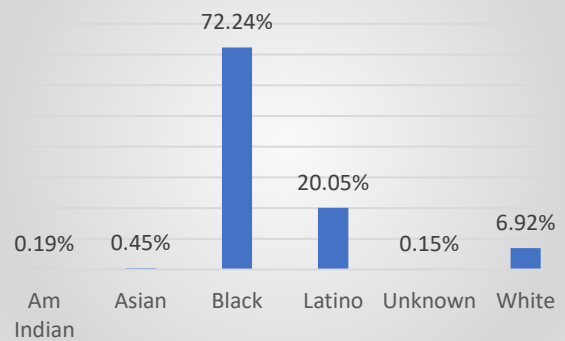

Sheriff's Daily Report

1/3/2022

Under the Custody of the Sheriff	
Total Male and Female	8,395
Jail Population	5,722
Community Corrections	2,673

Jail Population - Behind the Walls

Behind the Walls: Detainees that are physically housed under the Sheriff's custody 24 hours a day/7 days a week. This includes all populations listed on this chart - Divisional populations male & female, Outside Counties, Hospital, PRC, Women's Residential, & VRIC. Detainees in court-ordered treatment programs (PRC, Women's Residential, VRIC) are housed at CCDOC 24 hours a day/7 days week.

Sheriff's Daily Report

1/3/2022

CCSO Population Demographics

In Confinement

Gender Distribution

Race Distribution

Age Distribution

Community Corrections

Gender Distribution

Race Distribution

Age Distribution