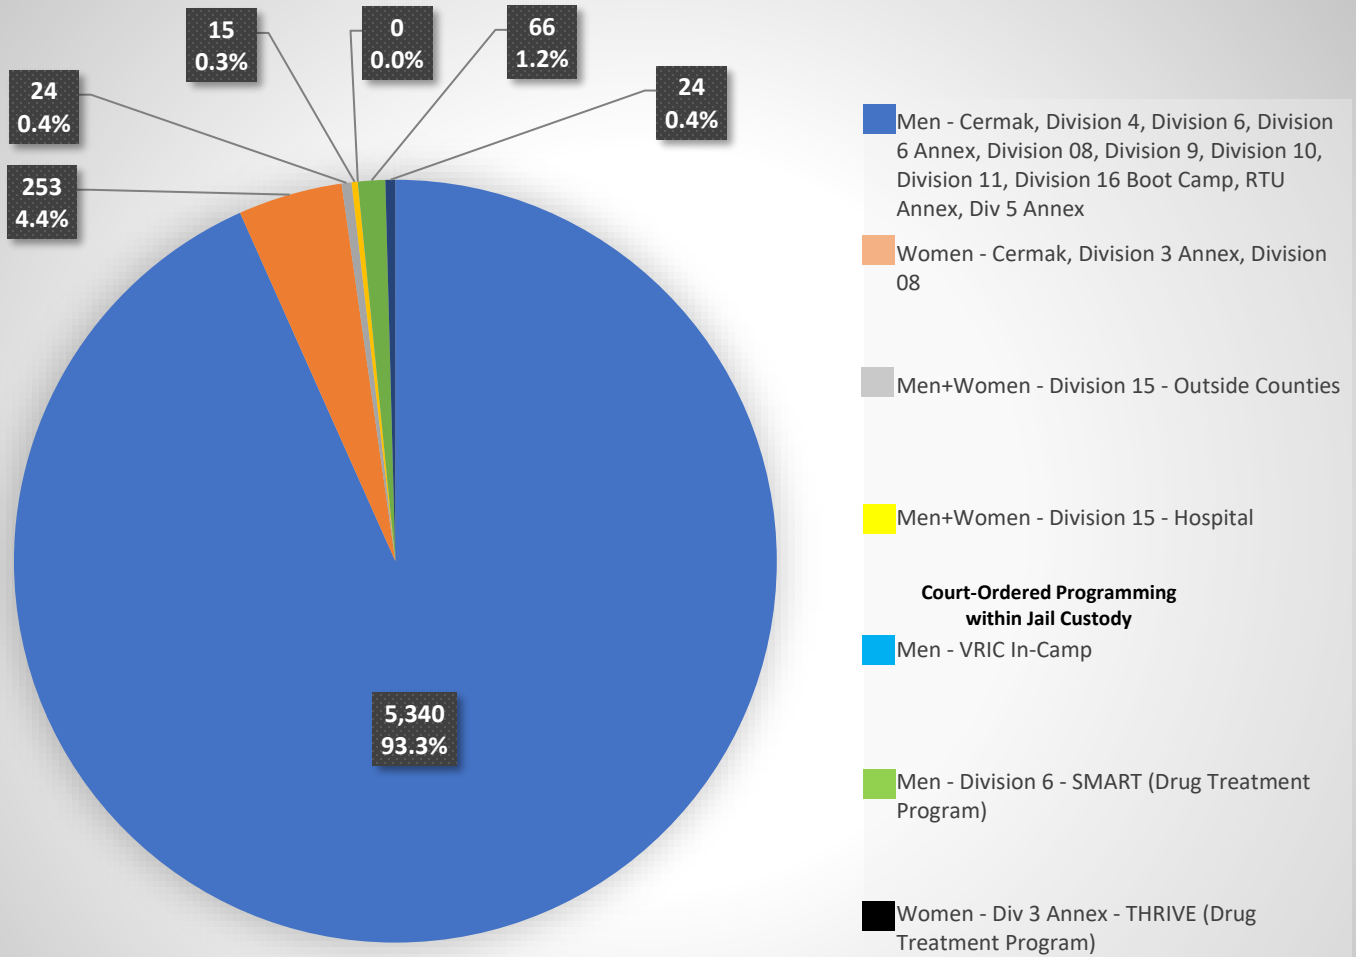

Sheriff's Daily Report

1/3/2022

Under the Custody of the Sheriff	
Total Male and Female	8,395
Jail Population	5,722
Community Corrections	2,673

Jail Population - Behind the Walls

Behind the Walls: Detainees that are physically housed under the Sheriff's custody 24 hours a day/7 days a week. This includes all populations listed on this chart - Divisional populations male & female, Outside Counties, Hospital, PRC, Women's Residential, & VRIC. Detainees in court-ordered treatment programs (PRC, Women's Residential, VRIC) are housed at CCDOC 24 hours a day/7 days week.

Sheriff's Daily Report

1/3/2022

CCSO Population Demographics

In Confinement

Gender Distribution

Race Distribution

Age Distribution

Community Corrections

Gender Distribution

Race Distribution

Age Distribution