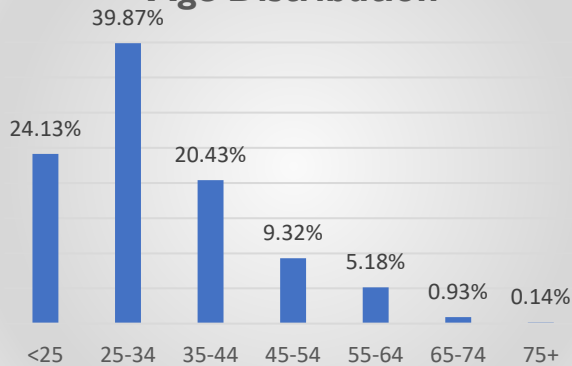

Sheriff's Daily Report

1/3/2022

Under the Custody of the Sheriff	
Total Male and Female	8,395
Jail Population	5,722
Community Corrections	2,673

Jail Population - Behind the Walls

Behind the Walls: Detainees that are physically housed under the Sheriff's custody 24 hours a day/7 days a week. This includes all populations listed on this chart - Divisional populations male & female, Outside Counties, Hospital, PRC, Women's Residential, & VRIC. Detainees in court-ordered treatment programs (PRC, Women's Residential, VRIC) are housed at CCDOC 24 hours a day/7 days week.

Sheriff's Daily Report

1/3/2022

CCSO Population Demographics

In Confinement

Gender Distribution

Race Distribution

Age Distribution

Community Corrections

Gender Distribution

Race Distribution

Age Distribution