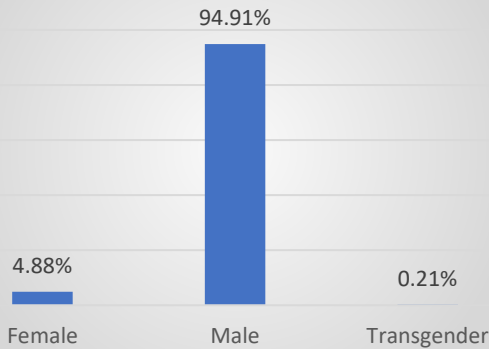

Sheriff's Daily Report

1/3/2022

Under the Custody of the Sheriff	
Total Male and Female	8,395
Jail Population	5,722
Community Corrections	2,673

Jail Population - Behind the Walls

Behind the Walls: Detainees that are physically housed under the Sheriff's custody 24 hours a day/7 days a week. This includes all populations listed on this chart - Divisional populations male & female, Outside Counties, Hospital, PRC, Women's Residential, & VRIC. Detainees in court-ordered treatment programs (PRC, Women's Residential, VRIC) are housed at CCDOC 24 hours a day/7 days week.

Sheriff's Daily Report

1/3/2022

CCSO Population Demographics

In Confinement

Gender Distribution

Race Distribution

Age Distribution

Community Corrections

Gender Distribution

Race Distribution

Age Distribution