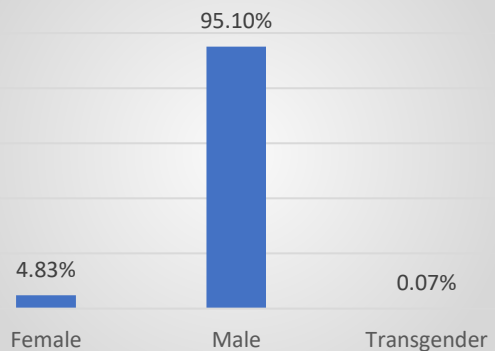

Sheriff's Daily Report

1/3/2022

Under the Custody of the Sheriff	
Total Male and Female	8,395
Jail Population	5,722
Community Corrections	2,673

Jail Population - Behind the Walls

Behind the Walls: Detainees that are physically housed under the Sheriff's custody 24 hours a day/7 days a week. This includes all populations listed on this chart - Divisional populations male & female, Outside Counties, Hospital, PRC, Women's Residential, & VRIC. Detainees in court-ordered treatment programs (PRC, Women's Residential, VRIC) are housed at CCDOC 24 hours a day/7 days week.

Sheriff's Daily Report

1/3/2022

CCSO Population Demographics

In Confinement

Gender Distribution

Race Distribution

Age Distribution

Community Corrections

Gender Distribution

Race Distribution

Age Distribution