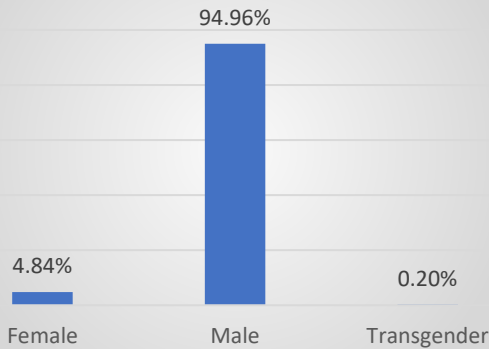

CCSO Population Demographics

In Confinement

Gender Distribution