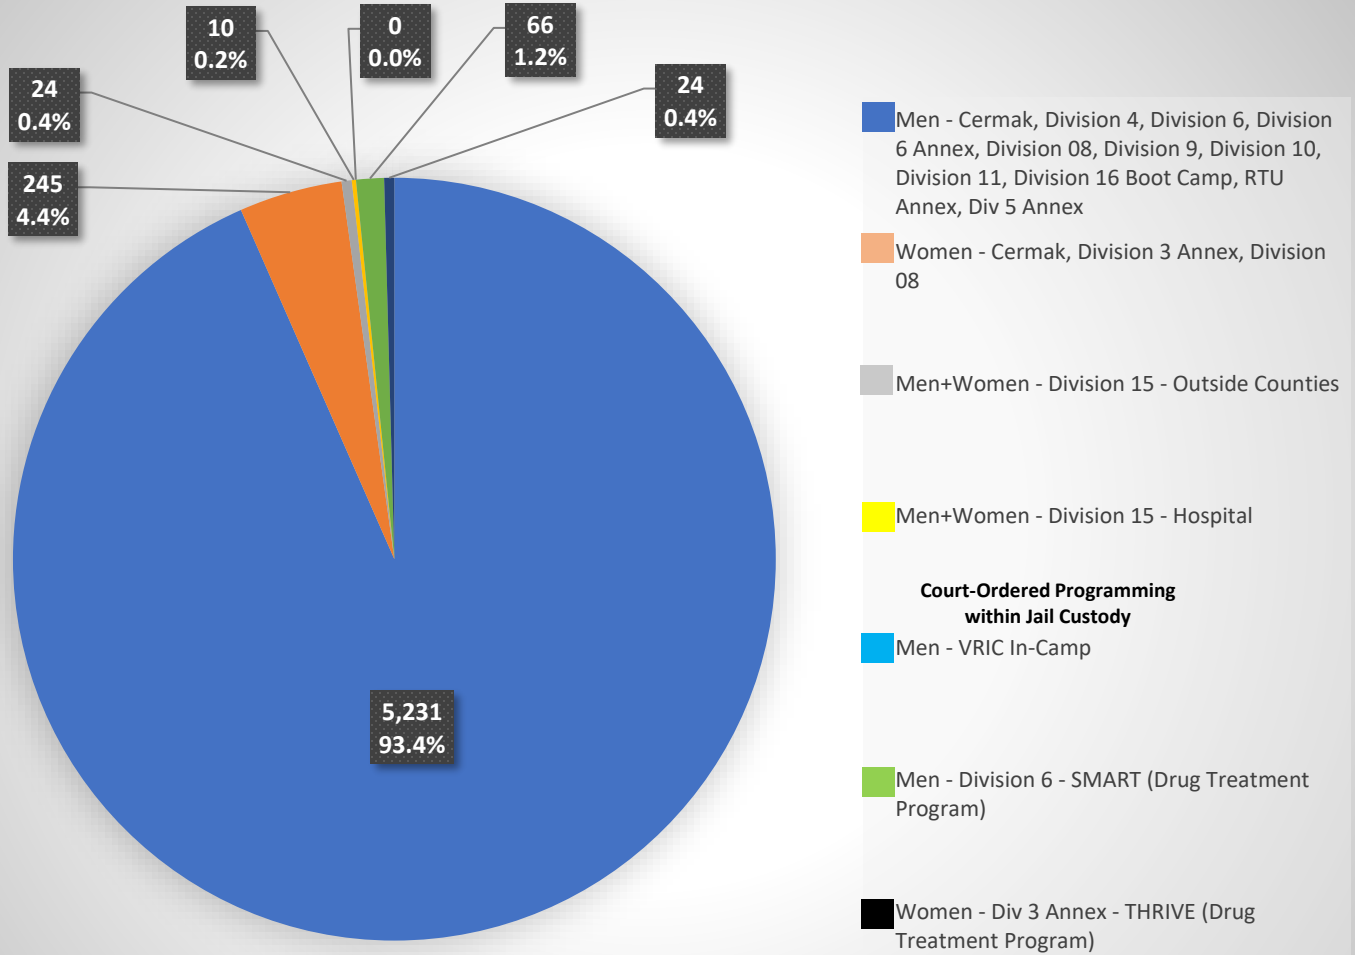

## 12/29/2021

Under the Custody of the Sheriff	
<b>Total Male and Female</b>	<b>8,285</b>
Jail Population	5,600
Community Corrections	2,685

### Jail Population - Behind the Walls

Behind the Walls: Detainees that are physically housed under the Sheriff's custody 24 hours a day/7 days a week. This includes all populations listed on this chart - Divisional populations male & female, Outside Counties, Hospital, PRC, Women's Residential, & VRIC. Detainees in court-ordered treatment programs (PRC, Women's Residential, VRIC) are housed at CCDOC 24 hours a day/7 days week.

#### Race Distribution

#### Age Distribution