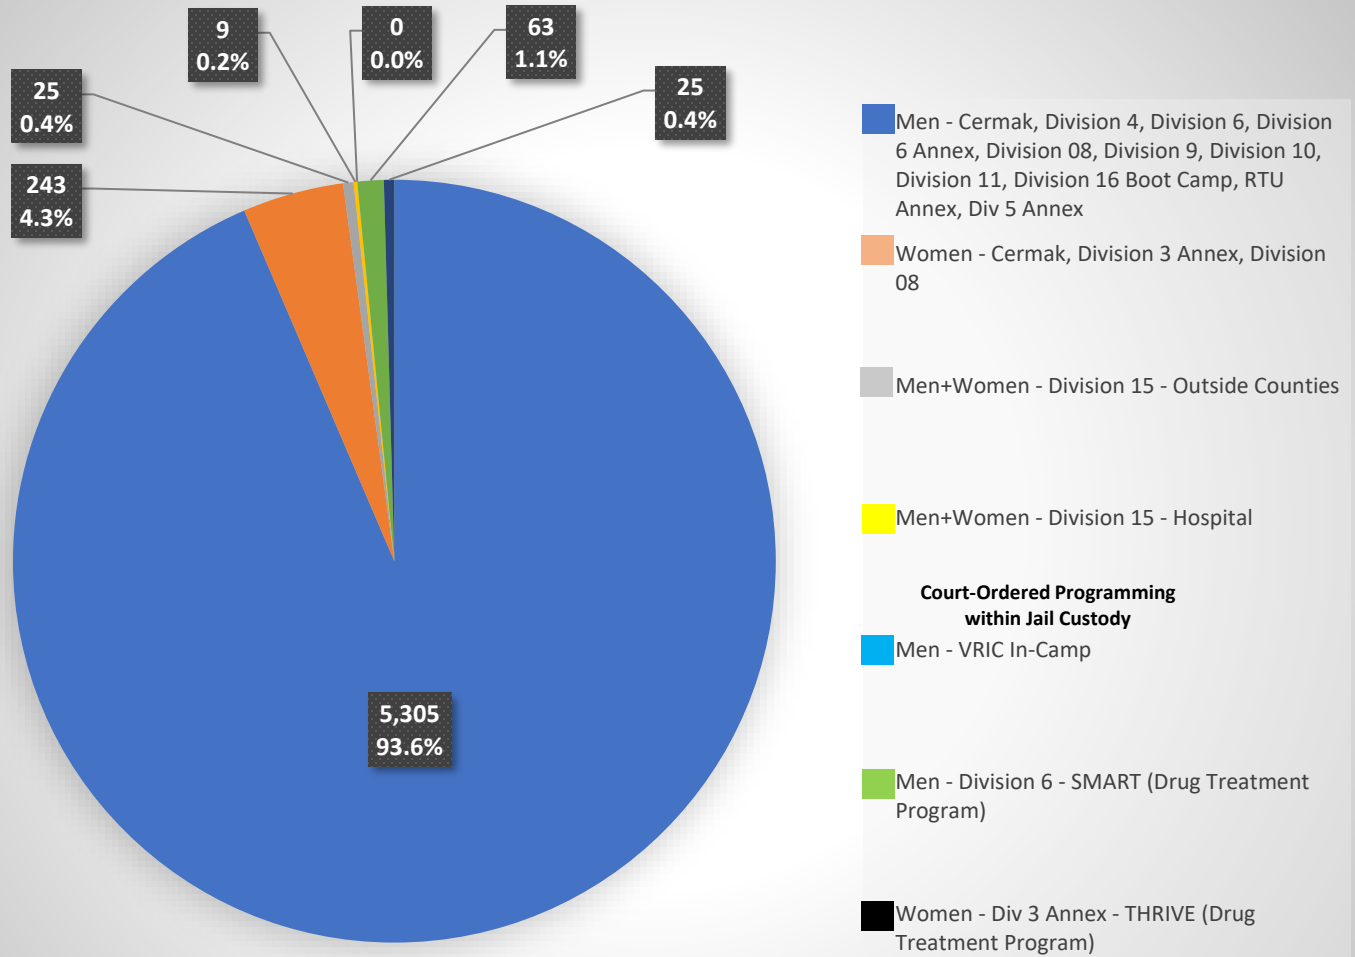

Sheriff's Daily Report

12/27/2021

Under the Custody of the Sheriff	
Total Male and Female	8,356
Jail Population	5,670
Community Corrections	2,686

Jail Population - Behind the Walls

Behind the Walls: Detainees that are physically housed under the Sheriff's custody 24 hours a day/7 days a week. This includes all populations listed on this chart - Divisional populations male & female, Outside Counties, Hospital, PRC, Women's Residential, & VRIC. Detainees in court-ordered treatment programs (PRC, Women's Residential, VRIC) are housed at CCDOC 24 hours a day/7 days week.

Sheriff's Daily Report

12/27/2021

CCSO Population Demographics

In Confinement

Community Corrections

Gender Distribution

Gender Distribution

Race Distribution

Race Distribution

Age Distribution

Age Distribution