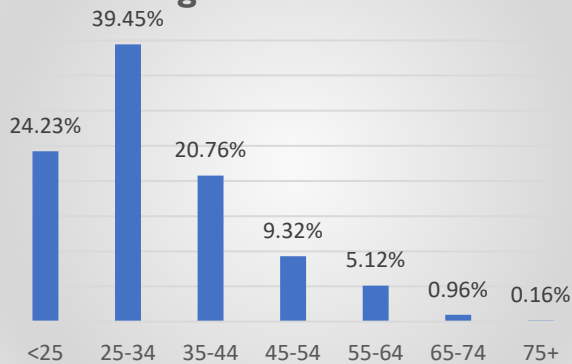

Sheriff's Daily Report

12/27/2021

Under the Custody of the Sheriff	
Total Male and Female	8,356
Jail Population	5,670
Community Corrections	2,686

Jail Population - Behind the Walls

Behind the Walls: Detainees that are physically housed under the Sheriff's custody 24 hours a day/7 days a week. This includes all populations listed on this chart - Divisional populations male & female, Outside Counties, Hospital, PRC, Women's Residential, & VRIC. Detainees in court-ordered treatment programs (PRC, Women's Residential, VRIC) are housed at CCDOC 24 hours a day/7 days week.

Sheriff's Daily Report

12/27/2021

CCSO Population Demographics

In Confinement

Community Corrections

Gender Distribution

Gender Distribution

Race Distribution

Race Distribution

Age Distribution

Age Distribution