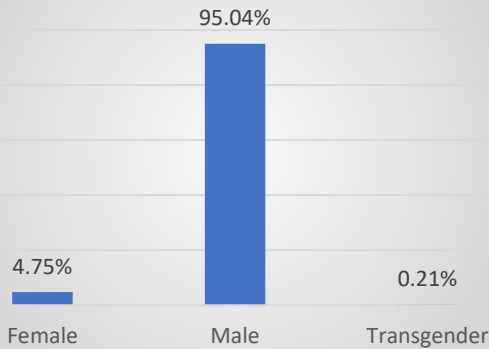

Sheriff's Daily Report

12/27/2021

Under the Custody of the Sheriff	
Total Male and Female	8,356
Jail Population	5,670
Community Corrections	2,686

Jail Population - Behind the Walls

Behind the Walls: Detainees that are physically housed under the Sheriff's custody 24 hours a day/7 days a week. This includes all populations listed on this chart - Divisional populations male & female, Outside Counties, Hospital, PRC, Women's Residential, & VRIC. Detainees in court-ordered treatment programs (PRC, Women's Residential, VRIC) are housed at CCDOC 24 hours a day/7 days week.

Sheriff's Daily Report

12/27/2021

CCSO Population Demographics

In Confinement

Community Corrections

Gender Distribution

Gender Distribution

Race Distribution

Race Distribution

Age Distribution

Age Distribution