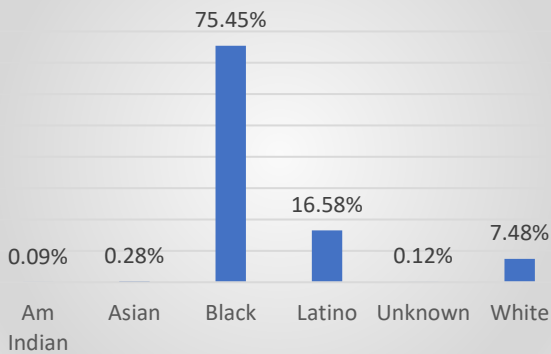

Sheriff's Daily Report

12/27/2021

Under the Custody of the Sheriff	
Total Male and Female	8,356
Jail Population	5,670
Community Corrections	2,686

Jail Population - Behind the Walls

Behind the Walls: Detainees that are physically housed under the Sheriff's custody 24 hours a day/7 days a week. This includes all populations listed on this chart - Divisional populations male & female, Outside Counties, Hospital, PRC, Women's Residential, & VRIC. Detainees in court-ordered treatment programs (PRC, Women's Residential, VRIC) are housed at CCDOC 24 hours a day/7 days week.

Sheriff's Daily Report

12/27/2021

CCSO Population Demographics

In Confinement

Community Corrections

Gender Distribution

Gender Distribution

Race Distribution

Race Distribution

Age Distribution

Age Distribution