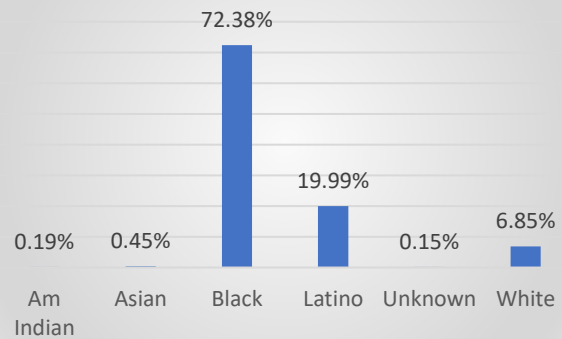

Sheriff's Daily Report

12/27/2021

Under the Custody of the Sheriff	
Total Male and Female	8,356
Jail Population	5,670
Community Corrections	2,686

Jail Population - Behind the Walls

Behind the Walls: Detainees that are physically housed under the Sheriff's custody 24 hours a day/7 days a week. This includes all populations listed on this chart - Divisional populations male & female, Outside Counties, Hospital, PRC, Women's Residential, & VRIC. Detainees in court-ordered treatment programs (PRC, Women's Residential, VRIC) are housed at CCDOC 24 hours a day/7 days week.

Sheriff's Daily Report

12/27/2021

CCSO Population Demographics

In Confinement

Community Corrections

Gender Distribution

Gender Distribution

Race Distribution

Race Distribution

Age Distribution

Age Distribution