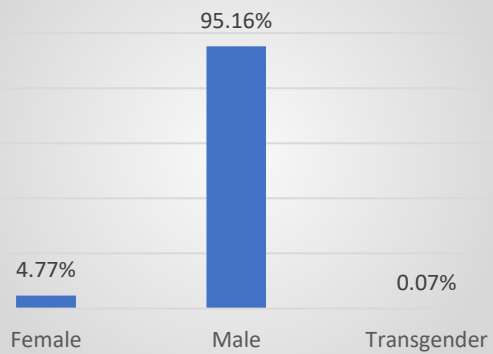

Sheriff's Daily Report

12/27/2021

Under the Custody of the Sheriff	
Total Male and Female	8,356
Jail Population	5,670
Community Corrections	2,686

Jail Population - Behind the Walls

Behind the Walls: Detainees that are physically housed under the Sheriff's custody 24 hours a day/7 days a week. This includes all populations listed on this chart - Divisional populations male & female, Outside Counties, Hospital, PRC, Women's Residential, & VRIC. Detainees in court-ordered treatment programs (PRC, Women's Residential, VRIC) are housed at CCDOC 24 hours a day/7 days week.

Sheriff's Daily Report

12/27/2021

CCSO Population Demographics

In Confinement

Community Corrections

Gender Distribution

Gender Distribution

Race Distribution

Race Distribution

Age Distribution

Age Distribution