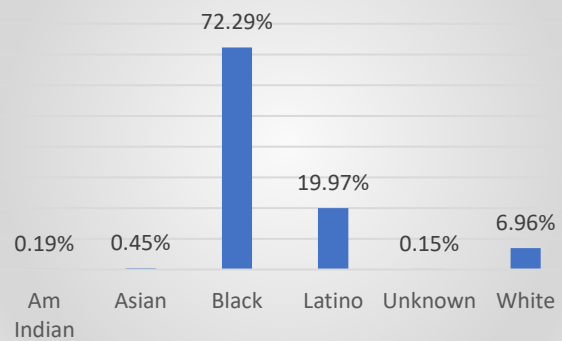

Sheriff's Daily Report

12/24/2021

Under the Custody of the Sheriff	
Total Male and Female	8,277
Jail Population	5,604
Community Corrections	2,673

Jail Population - Behind the Walls

Behind the Walls: Detainees that are physically housed under the Sheriff's custody 24 hours a day/7 days a week. This includes all populations listed on this chart - Divisional populations male & female, Outside Counties, Hospital, PRC, Women's Residential, & VRIC. Detainees in court-ordered treatment programs (PRC, Women's Residential, VRIC) are housed at CCDOC 24 hours a day/7 days week.

Sheriff's Daily Report

12/24/2021

CCSO Population Demographics

In Confinement

Community Corrections

Gender Distribution

Gender Distribution

Race Distribution

Race Distribution

Age Distribution

Age Distribution