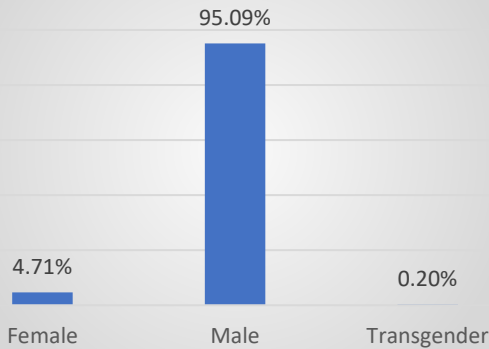

Sheriff's Daily Report

12/24/2021

Under the Custody of the Sheriff	
Total Male and Female	8,277
Jail Population	5,604
Community Corrections	2,673

Jail Population - Behind the Walls

Behind the Walls: Detainees that are physically housed under the Sheriff's custody 24 hours a day/7 days a week. This includes all populations listed on this chart - Divisional populations male & female, Outside Counties, Hospital, PRC, Women's Residential, & VRIC. Detainees in court-ordered treatment programs (PRC, Women's Residential, VRIC) are housed at CCDOC 24 hours a day/7 days week.

Sheriff's Daily Report

12/24/2021

CCSO Population Demographics

In Confinement

Community Corrections

Gender Distribution

Gender Distribution

Race Distribution

Race Distribution

Age Distribution

Age Distribution