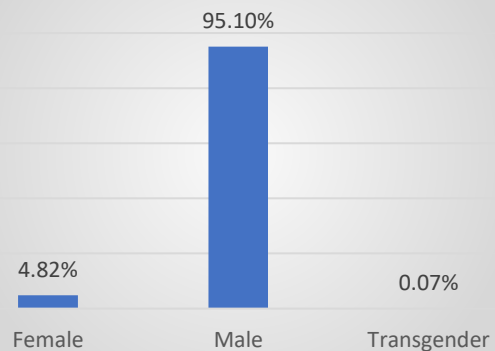

Sheriff's Daily Report

12/24/2021

Under the Custody of the Sheriff	
Total Male and Female	8,277
Jail Population	5,604
Community Corrections	2,673

Jail Population - Behind the Walls

Behind the Walls: Detainees that are physically housed under the Sheriff's custody 24 hours a day/7 days a week. This includes all populations listed on this chart - Divisional populations male & female, Outside Counties, Hospital, PRC, Women's Residential, & VRIC. Detainees in court-ordered treatment programs (PRC, Women's Residential, VRIC) are housed at CCDOC 24 hours a day/7 days week.

Sheriff's Daily Report

12/24/2021

CCSO Population Demographics

In Confinement

Community Corrections

Gender Distribution

Gender Distribution

Race Distribution

Race Distribution

Age Distribution

Age Distribution