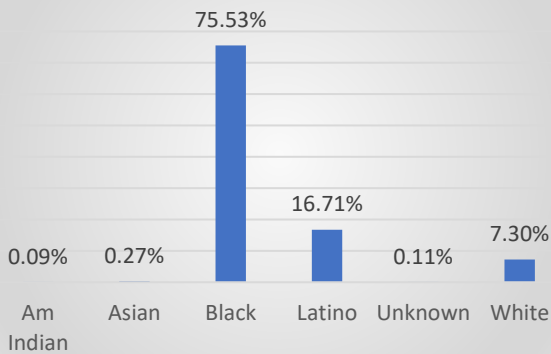

Sheriff's Daily Report

12/24/2021

Under the Custody of the Sheriff	
Total Male and Female	8,277
Jail Population	5,604
Community Corrections	2,673

Jail Population - Behind the Walls

Behind the Walls: Detainees that are physically housed under the Sheriff's custody 24 hours a day/7 days a week. This includes all populations listed on this chart - Divisional populations male & female, Outside Counties, Hospital, PRC, Women's Residential, & VRIC. Detainees in court-ordered treatment programs (PRC, Women's Residential, VRIC) are housed at CCDOC 24 hours a day/7 days week.

Sheriff's Daily Report

12/24/2021

CCSO Population Demographics

In Confinement

Community Corrections

Gender Distribution

Gender Distribution

Race Distribution

Race Distribution

Age Distribution

Age Distribution