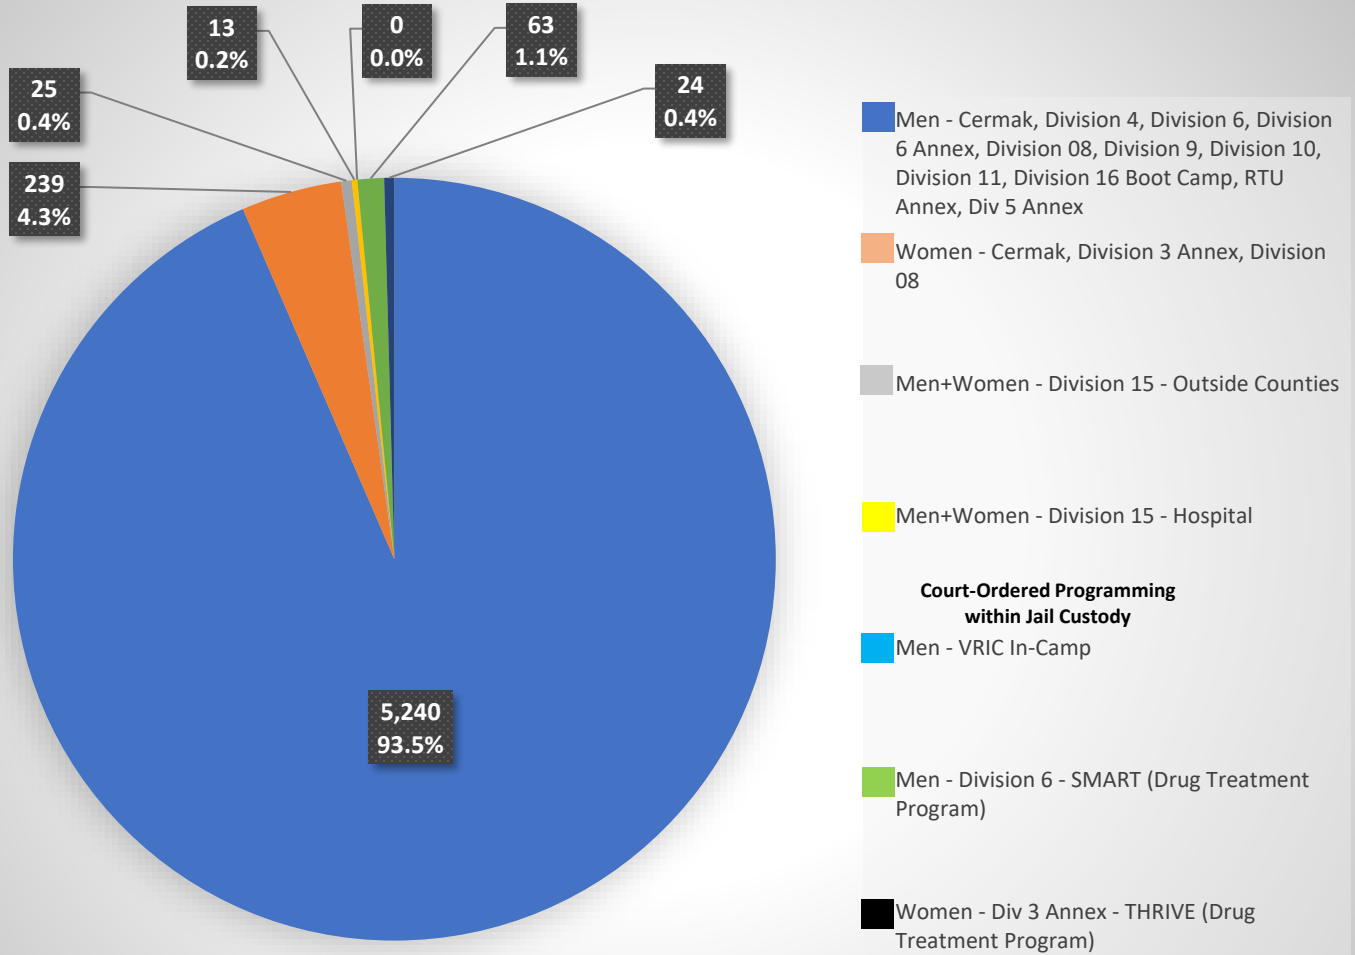

Sheriff's Daily Report

12/24/2021

Under the Custody of the Sheriff	
Total Male and Female	8,277
Jail Population	5,604
Community Corrections	2,673

Jail Population - Behind the Walls

Behind the Walls: Detainees that are physically housed under the Sheriff's custody 24 hours a day/7 days a week. This includes all populations listed on this chart - Divisional populations male & female, Outside Counties, Hospital, PRC, Women's Residential, & VRIC. Detainees in court-ordered treatment programs (PRC, Women's Residential, VRIC) are housed at CCDOC 24 hours a day/7 days week.

Sheriff's Daily Report

12/24/2021

CCSO Population Demographics

In Confinement

Community Corrections

Gender Distribution

Gender Distribution

Race Distribution

Race Distribution

Age Distribution

Age Distribution