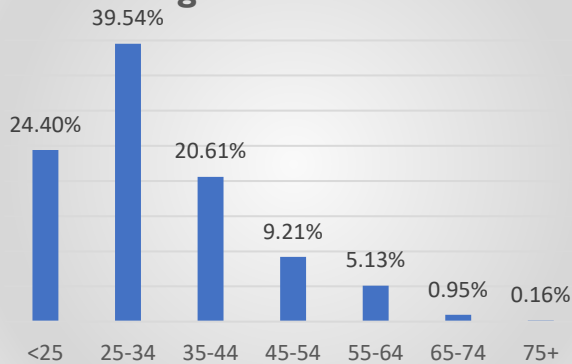

Sheriff's Daily Report

12/24/2021

Under the Custody of the Sheriff	
Total Male and Female	8,277
Jail Population	5,604
Community Corrections	2,673

Jail Population - Behind the Walls

Behind the Walls: Detainees that are physically housed under the Sheriff's custody 24 hours a day/7 days a week. This includes all populations listed on this chart - Divisional populations male & female, Outside Counties, Hospital, PRC, Women's Residential, & VRIC. Detainees in court-ordered treatment programs (PRC, Women's Residential, VRIC) are housed at CCDOC 24 hours a day/7 days week.

Sheriff's Daily Report

12/24/2021

CCSO Population Demographics

In Confinement

Community Corrections

Gender Distribution

Gender Distribution

Race Distribution

Race Distribution

Age Distribution

Age Distribution