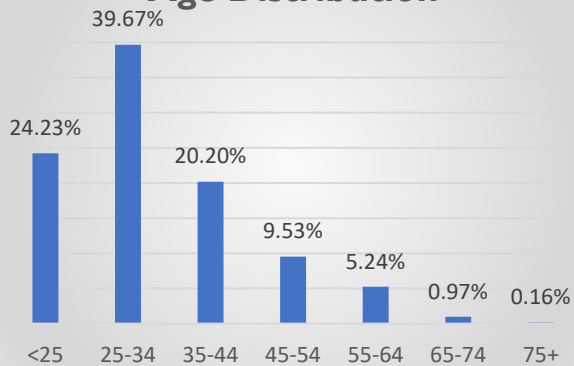

Jail Population - Behind the Walls

Behind the Walls: Detainees that are physically housed under the Sheriff's custody 24 hours a day/7 days a week. This includes all populations listed on this chart - Divisional populations male & female, Outside Counties, Hospital, PRC, Women's Residential, & VRIC. Detainees in court-ordered treatment programs (PRC, Women's Residential, VRIC) are housed at CCDOC 24 hours a day/7 days week.

Sheriff's Daily Report

12/20/2021

CCSO Population Demographics

In Confinement

Gender Distribution

Race Distribution

Age Distribution

Community Corrections

Gender Distribution

Race Distribution

Age Distribution