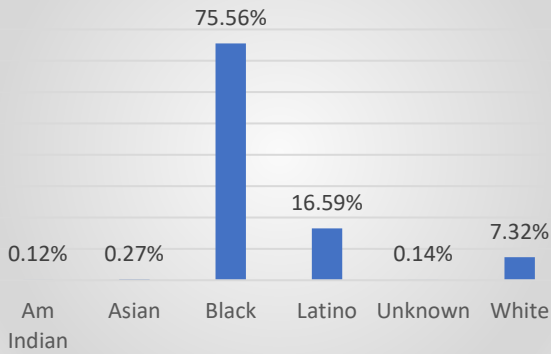

Jail Population - Behind the Walls

Behind the Walls: Detainees that are physically housed under the Sheriff's custody 24 hours a day/7 days a week. This includes all populations listed on this chart - Divisional populations male & female, Outside Counties, Hospital, PRC, Women's Residential, & VRIC. Detainees in court-ordered treatment programs (PRC, Women's Residential, VRIC) are housed at CCDOC 24 hours a day/7 days week.

Sheriff's Daily Report

12/20/2021

CCSO Population Demographics

In Confinement

Gender Distribution

Race Distribution

Age Distribution

Community Corrections

Gender Distribution

Race Distribution

Age Distribution