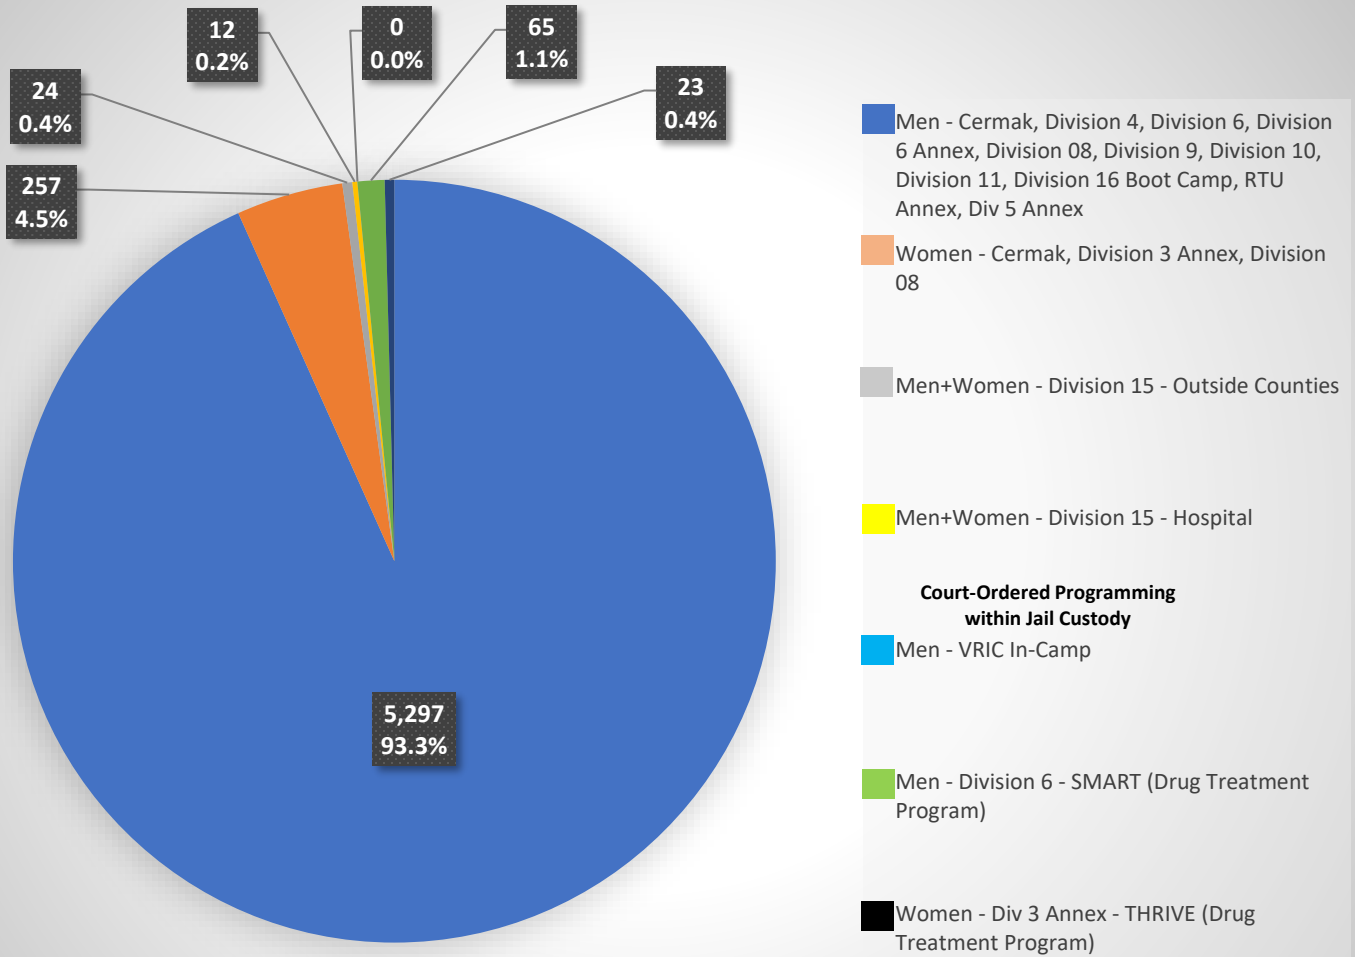

Sheriff's Daily Report

12/20/2021

| Under the Custody of the Sheriff | |
|----------------------------------|--------------|
| Total Male and Female | 8,384 |
| Jail Population | 5,678 |
| Community Corrections | 2,706 |

Jail Population - Behind the Walls

Behind the Walls: Detainees that are physically housed under the Sheriff's custody 24 hours a day/7 days a week. This includes all populations listed on this chart - Divisional populations male & female, Outside Counties, Hospital, PRC, Women's Residential, & VRIC. Detainees in court-ordered treatment programs (PRC, Women's Residential, VRIC) are housed at CCDOC 24 hours a day/7 days week.

Gender Distribution

Race Distribution

Age Distribution