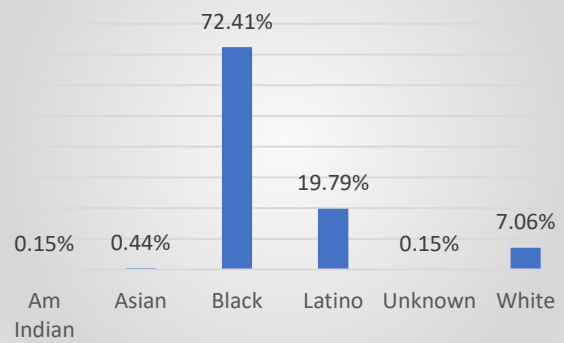

Jail Population - Behind the Walls

Behind the Walls: Detainees that are physically housed under the Sheriff's custody 24 hours a day/7 days a week. This includes all populations listed on this chart - Divisional populations male & female, Outside Counties, Hospital, PRC, Women's Residential, & VRIC. Detainees in court-ordered treatment programs (PRC, Women's Residential, VRIC) are housed at CCDOC 24 hours a day/7 days week.

Sheriff's Daily Report

12/20/2021

CCSO Population Demographics

In Confinement

Gender Distribution

Race Distribution

Age Distribution

Community Corrections

Gender Distribution

Race Distribution

Age Distribution