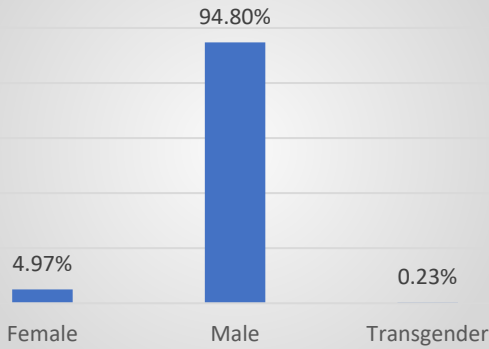

Sheriff's Daily Report

12/20/2021

CCSO Population Demographics

In Confinement

Gender Distribution