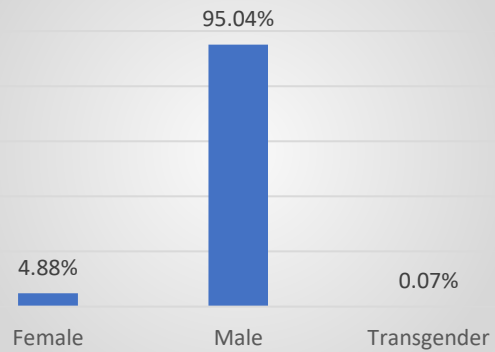

Jail Population - Behind the Walls

Behind the Walls: Detainees that are physically housed under the Sheriff's custody 24 hours a day/7 days a week. This includes all populations listed on this chart - Divisional populations male & female, Outside Counties, Hospital, PRC, Women's Residential, & VRIC. Detainees in court-ordered treatment programs (PRC, Women's Residential, VRIC) are housed at CCDOC 24 hours a day/7 days week.

Sheriff's Daily Report

12/20/2021

CCSO Population Demographics

In Confinement

Gender Distribution

Race Distribution

Age Distribution

Community Corrections

Gender Distribution

Race Distribution

Age Distribution