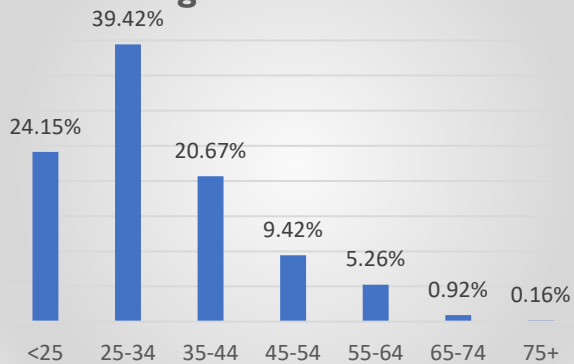

Jail Population - Behind the Walls

Behind the Walls: Detainees that are physically housed under the Sheriff's custody 24 hours a day/7 days a week. This includes all populations listed on this chart - Divisional populations male & female, Outside Counties, Hospital, PRC, Women's Residential, & VRIC. Detainees in court-ordered treatment programs (PRC, Women's Residential, VRIC) are housed at CCDOC 24 hours a day/7 days week.

Sheriff's Daily Report

12/13/2021

CCSO Population Demographics

In Confinement

Gender Distribution

Race Distribution

Age Distribution

Community Corrections

Gender Distribution

Race Distribution

Age Distribution