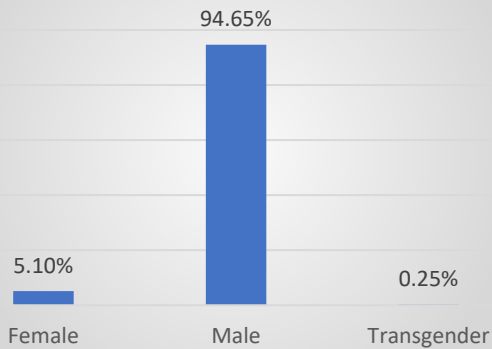

Sheriff's Daily Report

12/13/2021

CCSO Population Demographics

In Confinement

Gender Distribution