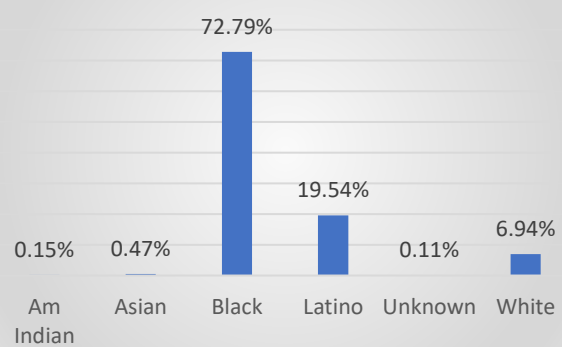

Jail Population - Behind the Walls

Behind the Walls: Detainees that are physically housed under the Sheriff's custody 24 hours a day/7 days a week. This includes all populations listed on this chart - Divisional populations male & female, Outside Counties, Hospital, PRC, Women's Residential, & VRIC. Detainees in court-ordered treatment programs (PRC, Women's Residential, VRIC) are housed at CCDOC 24 hours a day/7 days week.

Sheriff's Daily Report

12/13/2021

CCSO Population Demographics

In Confinement

Gender Distribution

Race Distribution

Age Distribution

Community Corrections

Gender Distribution

Race Distribution

Age Distribution