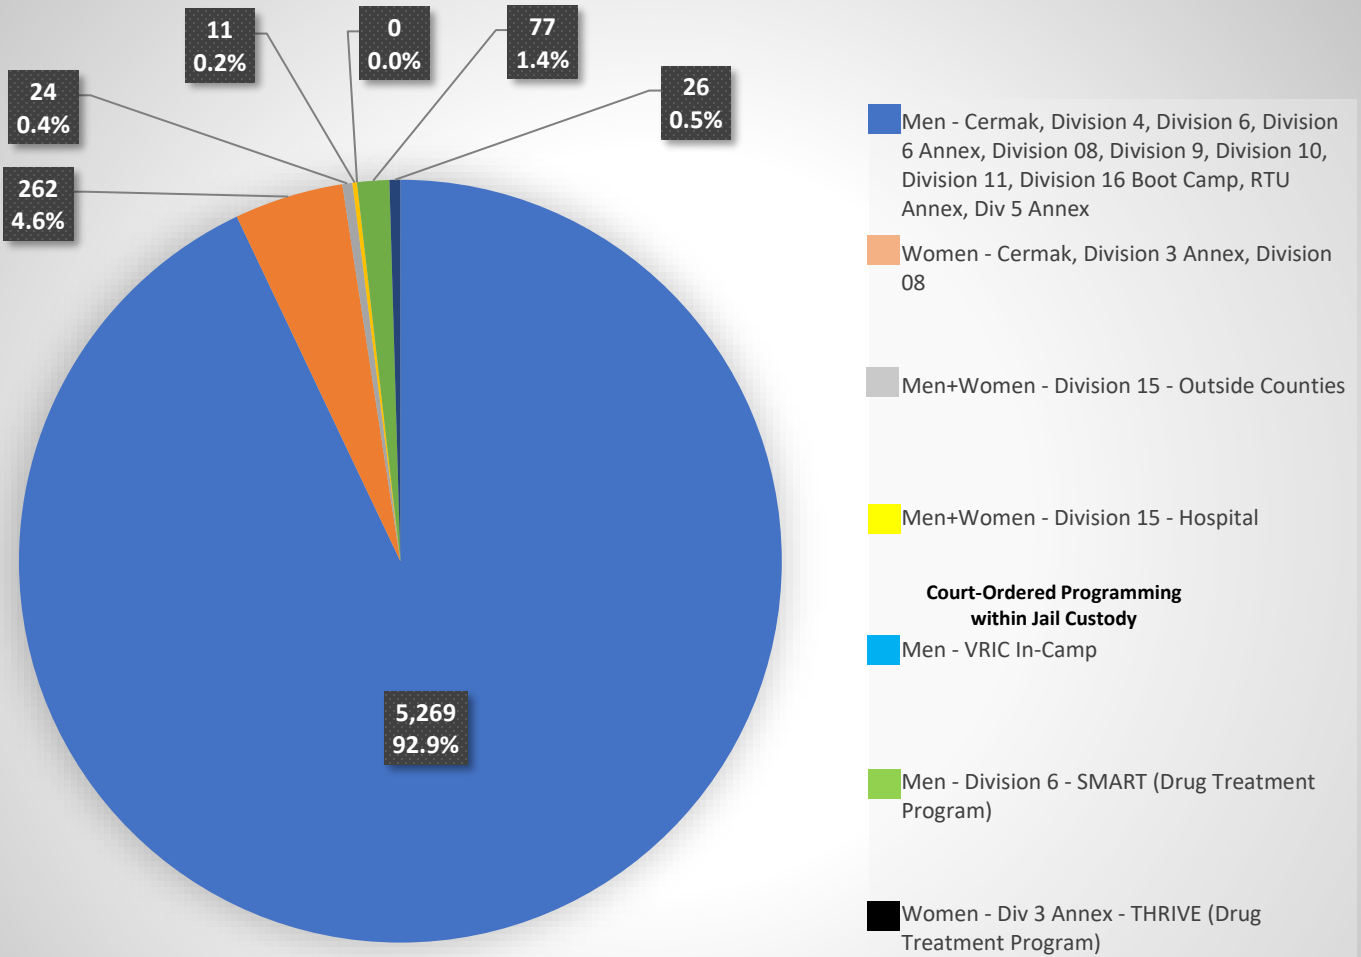

Sheriff's Daily Report

12/13/2021

| Under the Custody of the Sheriff | |
|----------------------------------|--------------|
| Total Male and Female | 8,409 |
| Jail Population | 5,669 |
| Community Corrections | 2,740 |

Jail Population - Behind the Walls

Behind the Walls: Detainees that are physically housed under the Sheriff's custody 24 hours a day/7 days a week. This includes all populations listed on this chart - Divisional populations male & female, Outside Counties, Hospital, PRC, Women's Residential, & VRIC. Detainees in court-ordered treatment programs (PRC, Women's Residential, VRIC) are housed at CCDOC 24 hours a day/7 days week.

Gender Distribution

Race Distribution

Age Distribution