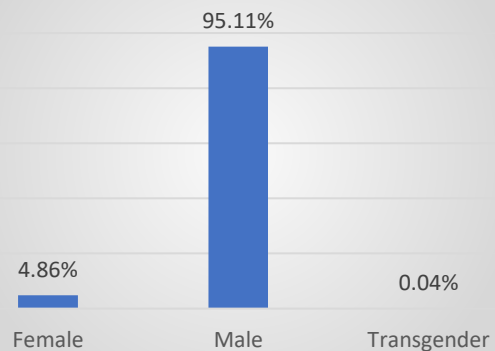

Jail Population - Behind the Walls

Behind the Walls: Detainees that are physically housed under the Sheriff's custody 24 hours a day/7 days a week. This includes all populations listed on this chart - Divisional populations male & female, Outside Counties, Hospital, PRC, Women's Residential, & VRIC. Detainees in court-ordered treatment programs (PRC, Women's Residential, VRIC) are housed at CCDOC 24 hours a day/7 days week.

Sheriff's Daily Report

12/13/2021

CCSO Population Demographics

In Confinement

Gender Distribution

Race Distribution

Age Distribution

Community Corrections

Gender Distribution

Race Distribution

Age Distribution