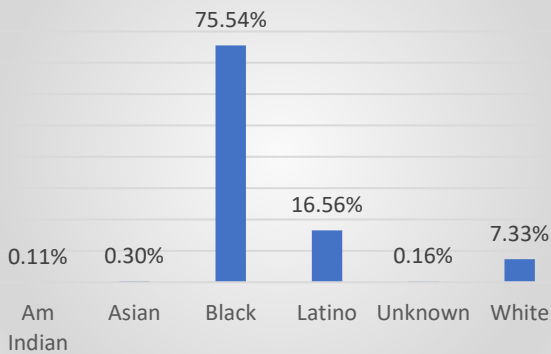

Jail Population - Behind the Walls

Behind the Walls: Detainees that are physically housed under the Sheriff's custody 24 hours a day/7 days a week. This includes all populations listed on this chart - Divisional populations male & female, Outside Counties, Hospital, PRC, Women's Residential, & VRIC. Detainees in court-ordered treatment programs (PRC, Women's Residential, VRIC) are housed at CCDOC 24 hours a day/7 days week.

Sheriff's Daily Report

12/13/2021

CCSO Population Demographics

In Confinement

Gender Distribution

Race Distribution

Age Distribution

Community Corrections

Gender Distribution

Race Distribution

Age Distribution