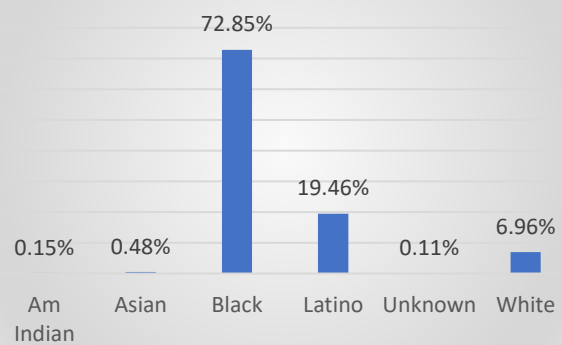

Sheriff's Daily Report

12/12/2021

Under the Custody of the Sheriff	
Total Male and Female	8,432
Jail Population	5,701
Community Corrections	2,731

Jail Population - Behind the Walls

Behind the Walls: Detainees that are physically housed under the Sheriff's custody 24 hours a day/7 days a week. This includes all populations listed on this chart - Divisional populations male & female, Outside Counties, Hospital, PRC, Women's Residential, & VRIC. Detainees in court-ordered treatment programs (PRC, Women's Residential, VRIC) are housed at CCDOC 24 hours a day/7 days week.

Sheriff's Daily Report

12/12/2021

CCSO Population Demographics

In Confinement

Gender Distribution

Race Distribution

Age Distribution

Community Corrections

Gender Distribution

Race Distribution

Age Distribution