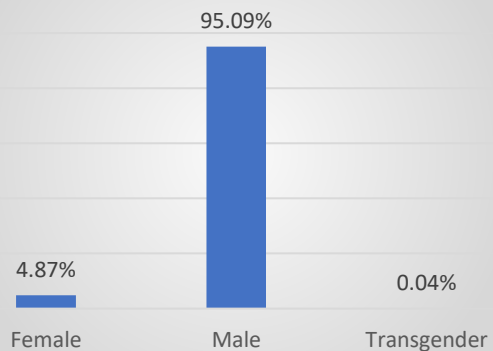

Sheriff's Daily Report

12/12/2021

Under the Custody of the Sheriff	
Total Male and Female	8,432
Jail Population	5,701
Community Corrections	2,731

Jail Population - Behind the Walls

Behind the Walls: Detainees that are physically housed under the Sheriff's custody 24 hours a day/7 days a week. This includes all populations listed on this chart - Divisional populations male & female, Outside Counties, Hospital, PRC, Women's Residential, & VRIC. Detainees in court-ordered treatment programs (PRC, Women's Residential, VRIC) are housed at CCDOC 24 hours a day/7 days week.

Sheriff's Daily Report

12/12/2021

CCSO Population Demographics

In Confinement

Gender Distribution

Race Distribution

Age Distribution

Community Corrections

Gender Distribution

Race Distribution

Age Distribution