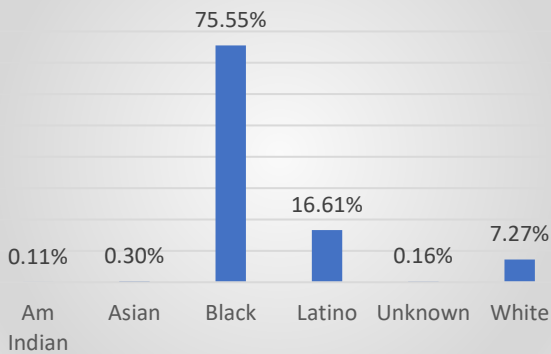

Sheriff's Daily Report

12/12/2021

Under the Custody of the Sheriff	
Total Male and Female	8,432
Jail Population	5,701
Community Corrections	2,731

Jail Population - Behind the Walls

Behind the Walls: Detainees that are physically housed under the Sheriff's custody 24 hours a day/7 days a week. This includes all populations listed on this chart - Divisional populations male & female, Outside Counties, Hospital, PRC, Women's Residential, & VRIC. Detainees in court-ordered treatment programs (PRC, Women's Residential, VRIC) are housed at CCDOC 24 hours a day/7 days week.

Sheriff's Daily Report

12/12/2021

CCSO Population Demographics

In Confinement

Gender Distribution

Race Distribution

Age Distribution

Community Corrections

Gender Distribution

Race Distribution

Age Distribution