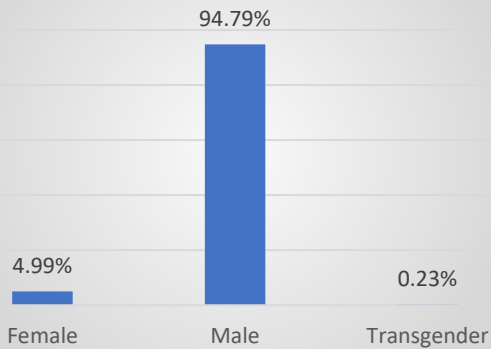

CCSO Population Demographics

In Confinement

Gender Distribution