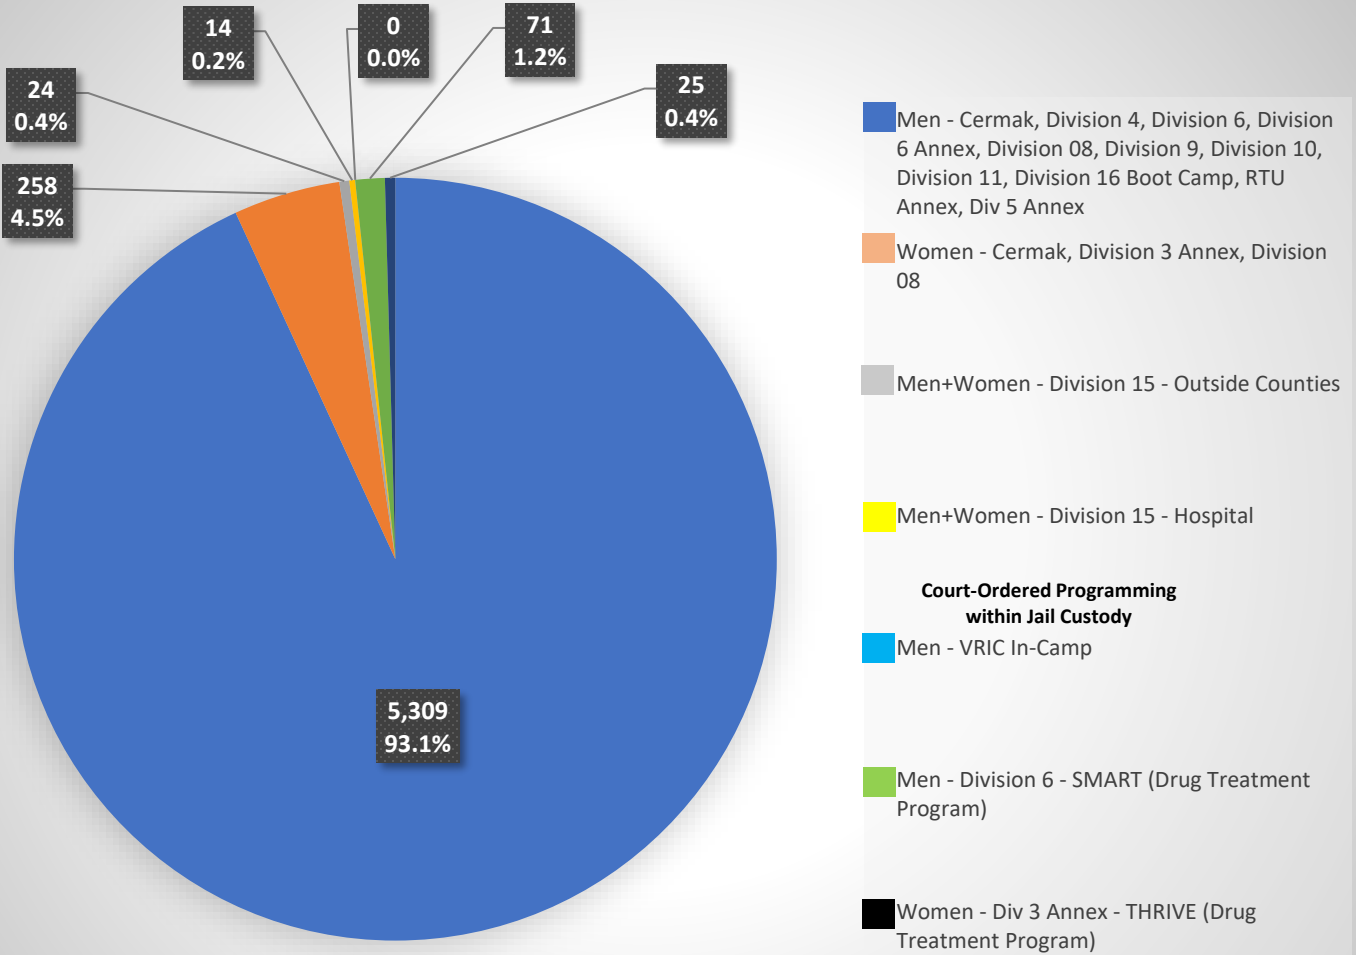

Sheriff's Daily Report

12/12/2021

Under the Custody of the Sheriff	
Total Male and Female	8,432
Jail Population	5,701
Community Corrections	2,731

Jail Population - Behind the Walls

Behind the Walls: Detainees that are physically housed under the Sheriff's custody 24 hours a day/7 days a week. This includes all populations listed on this chart - Divisional populations male & female, Outside Counties, Hospital, PRC, Women's Residential, & VRIC. Detainees in court-ordered treatment programs (PRC, Women's Residential, VRIC) are housed at CCDOC 24 hours a day/7 days week.

Sheriff's Daily Report

12/12/2021

CCSO Population Demographics

In Confinement

Gender Distribution

Race Distribution

Age Distribution

Community Corrections

Gender Distribution

Race Distribution

Age Distribution