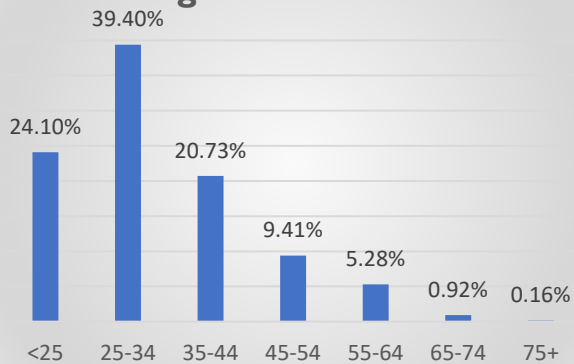

Sheriff's Daily Report

12/12/2021

Under the Custody of the Sheriff	
Total Male and Female	8,432
Jail Population	5,701
Community Corrections	2,731

Jail Population - Behind the Walls

Behind the Walls: Detainees that are physically housed under the Sheriff's custody 24 hours a day/7 days a week. This includes all populations listed on this chart - Divisional populations male & female, Outside Counties, Hospital, PRC, Women's Residential, & VRIC. Detainees in court-ordered treatment programs (PRC, Women's Residential, VRIC) are housed at CCDOC 24 hours a day/7 days week.

Sheriff's Daily Report

12/12/2021

CCSO Population Demographics

In Confinement

Gender Distribution

Race Distribution

Age Distribution

Community Corrections

Gender Distribution

Race Distribution

Age Distribution