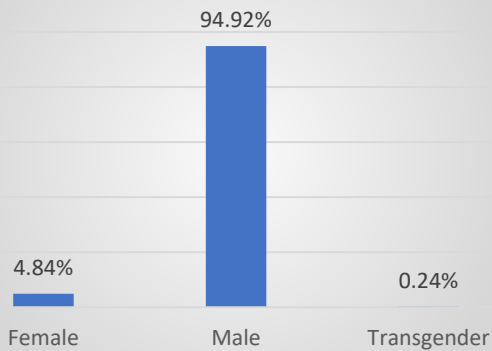

Sheriff's Daily Report

12/6/2021

CCSO Population Demographics

In Confinement

Gender Distribution