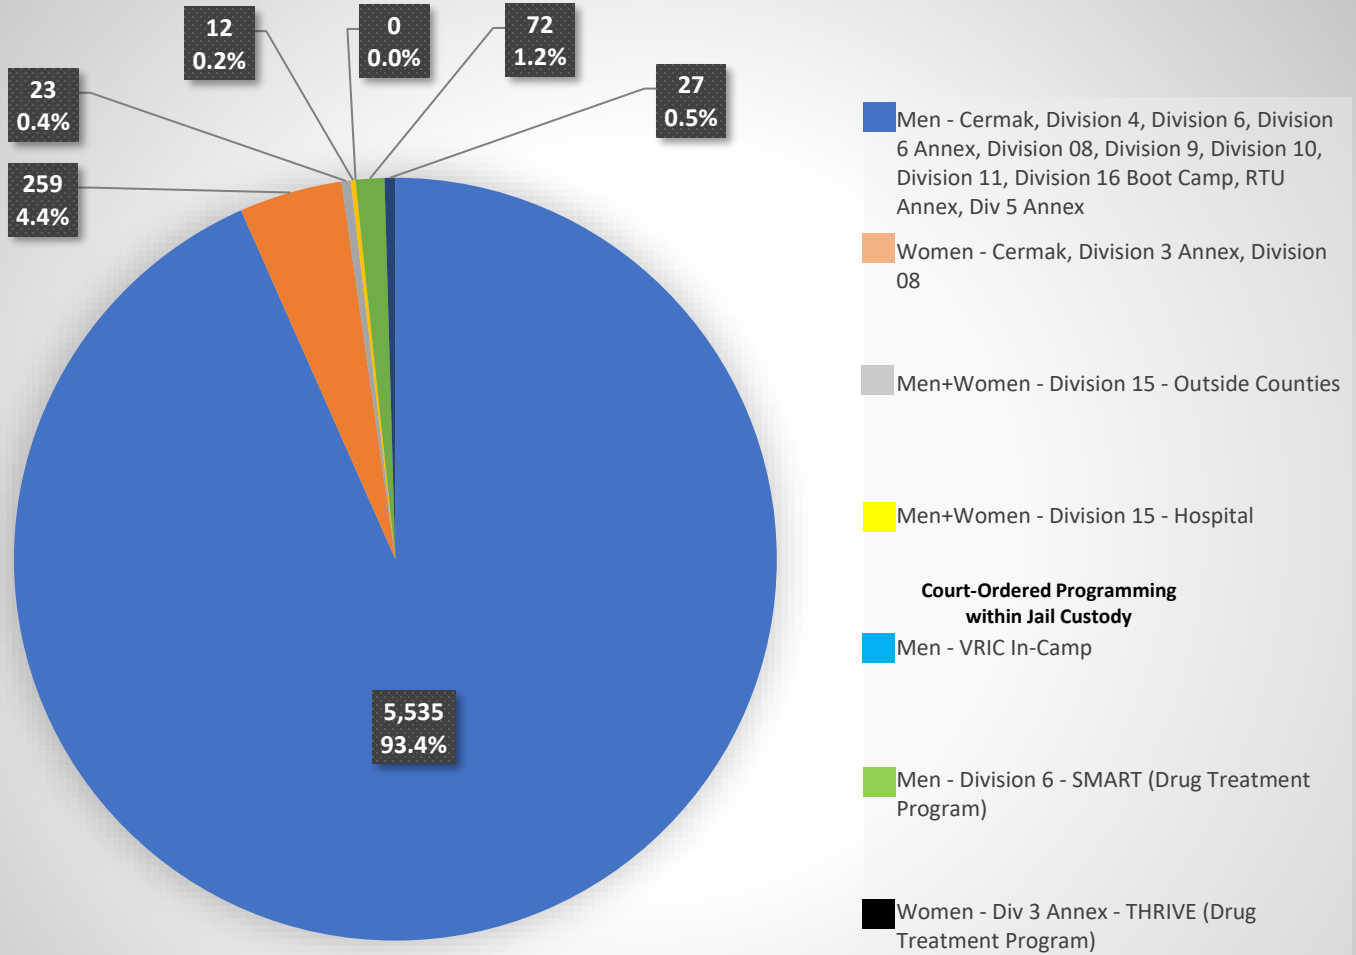

# Sheriff's Daily Report

12/6/2021

Under the Custody of the Sheriff	
<b>Total Male and Female</b>	<b>8,704</b>
Jail Population	5,928
Community Corrections	2,776

## Jail Population - Behind the Walls

Behind the Walls: Detainees that are physically housed under the Sheriff's custody 24 hours a day/7 days a week. This includes all populations listed on this chart - Divisional populations male & female, Outside Counties, Hospital, PRC, Women's Residential, & VRIC. Detainees in court-ordered treatment programs (PRC, Women's Residential, VRIC) are housed at CCDOC 24 hours a day/7 days week.

#### Race Distribution

#### Age Distribution