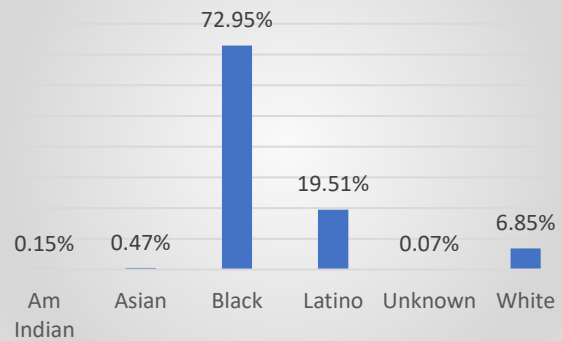

Sheriff's Daily Report

12/5/2021

Under the Custody of the Sheriff	
Total Male and Female	8,662
Jail Population	5,902
Community Corrections	2,760

Jail Population - Behind the Walls

Behind the Walls: Detainees that are physically housed under the Sheriff's custody 24 hours a day/7 days a week. This includes all populations listed on this chart - Divisional populations male & female, Outside Counties, Hospital, PRC, Women's Residential, & VRIC. Detainees in court-ordered treatment programs (PRC, Women's Residential, VRIC) are housed at CCDOC 24 hours a day/7 days week.

Sheriff's Daily Report

12/5/2021

CCSO Population Demographics

In Confinement

Community Corrections

Gender Distribution

Gender Distribution

Race Distribution

Race Distribution

Age Distribution

Age Distribution