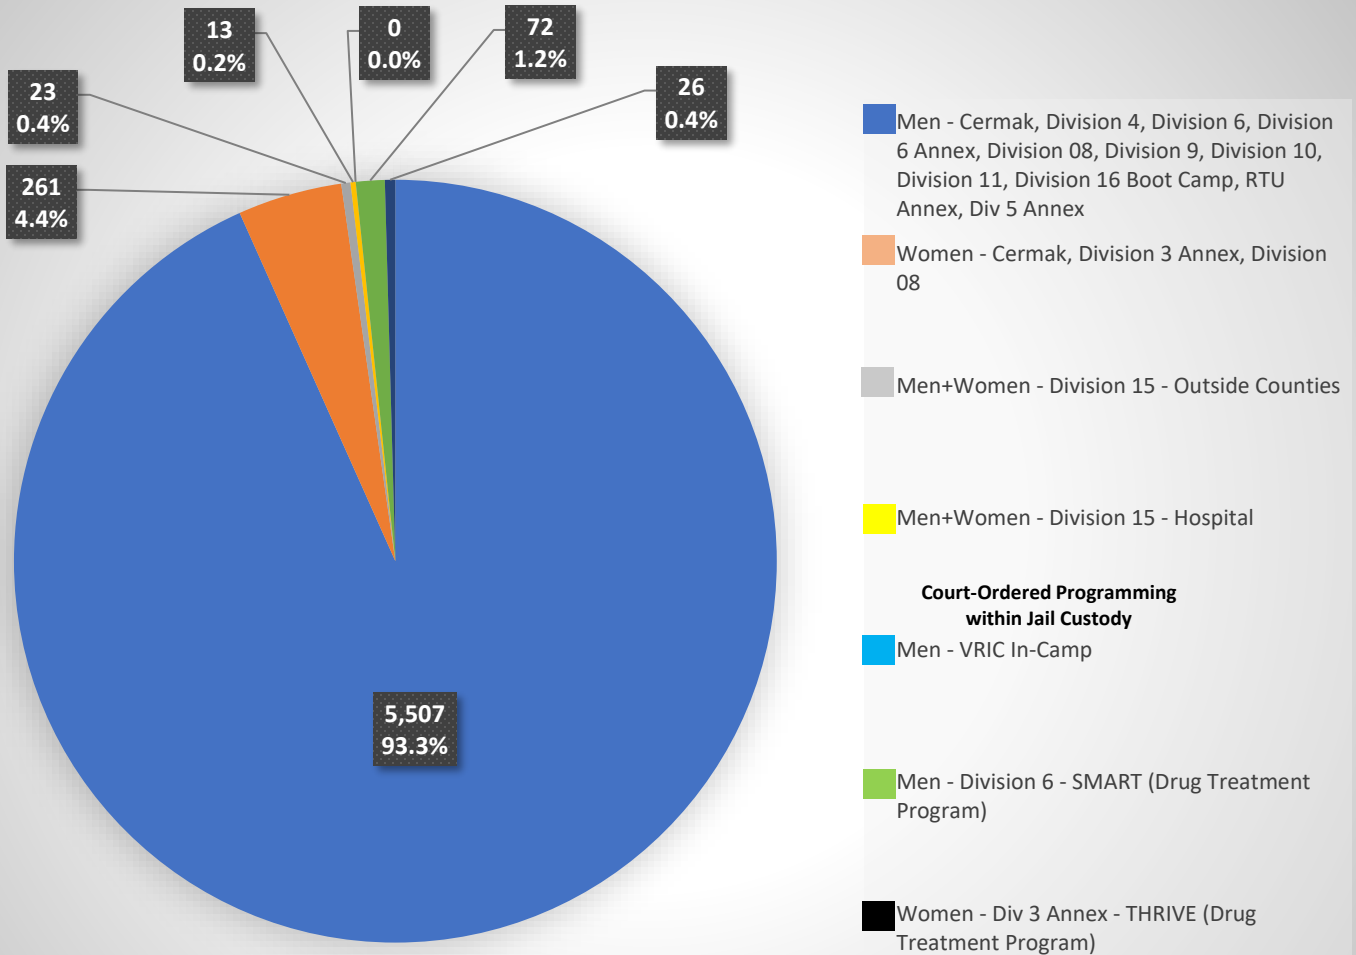

Sheriff's Daily Report

12/5/2021

Under the Custody of the Sheriff	
Total Male and Female	8,662
Jail Population	5,902
Community Corrections	2,760

Jail Population - Behind the Walls

Behind the Walls: Detainees that are physically housed under the Sheriff's custody 24 hours a day/7 days a week. This includes all populations listed on this chart - Divisional populations male & female, Outside Counties, Hospital, PRC, Women's Residential, & VRIC. Detainees in court-ordered treatment programs (PRC, Women's Residential, VRIC) are housed at CCDOC 24 hours a day/7 days week.

Sheriff's Daily Report

12/5/2021

CCSO Population Demographics

In Confinement

Community Corrections

Gender Distribution

Gender Distribution

Race Distribution

Race Distribution

Age Distribution

Age Distribution