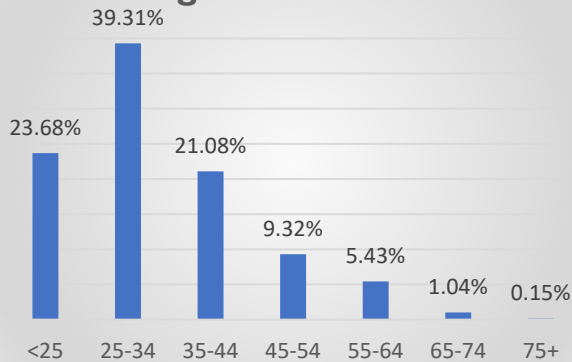

Sheriff's Daily Report

12/5/2021

Under the Custody of the Sheriff	
Total Male and Female	8,662
Jail Population	5,902
Community Corrections	2,760

Jail Population - Behind the Walls

Behind the Walls: Detainees that are physically housed under the Sheriff's custody 24 hours a day/7 days a week. This includes all populations listed on this chart - Divisional populations male & female, Outside Counties, Hospital, PRC, Women's Residential, & VRIC. Detainees in court-ordered treatment programs (PRC, Women's Residential, VRIC) are housed at CCDOC 24 hours a day/7 days week.

Sheriff's Daily Report

12/5/2021

CCSO Population Demographics

In Confinement

Community Corrections

Gender Distribution

Gender Distribution

Race Distribution

Race Distribution

Age Distribution

Age Distribution