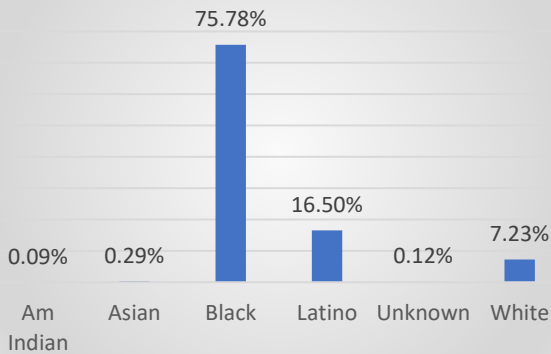

Sheriff's Daily Report

12/5/2021

Under the Custody of the Sheriff	
Total Male and Female	8,662
Jail Population	5,902
Community Corrections	2,760

Jail Population - Behind the Walls

Behind the Walls: Detainees that are physically housed under the Sheriff's custody 24 hours a day/7 days a week. This includes all populations listed on this chart - Divisional populations male & female, Outside Counties, Hospital, PRC, Women's Residential, & VRIC. Detainees in court-ordered treatment programs (PRC, Women's Residential, VRIC) are housed at CCDOC 24 hours a day/7 days week.

Sheriff's Daily Report

12/5/2021

CCSO Population Demographics

In Confinement

Community Corrections

Gender Distribution

Gender Distribution

Race Distribution

Race Distribution

Age Distribution

Age Distribution