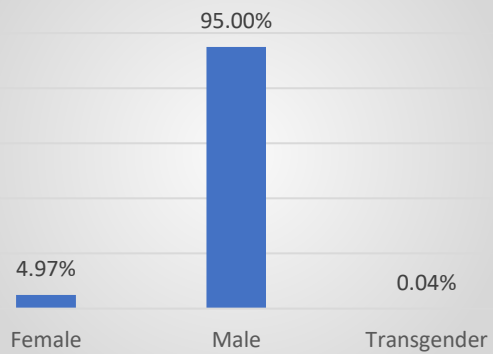

Sheriff's Daily Report

12/5/2021

Under the Custody of the Sheriff	
Total Male and Female	8,662
Jail Population	5,902
Community Corrections	2,760

Jail Population - Behind the Walls

Behind the Walls: Detainees that are physically housed under the Sheriff's custody 24 hours a day/7 days a week. This includes all populations listed on this chart - Divisional populations male & female, Outside Counties, Hospital, PRC, Women's Residential, & VRIC. Detainees in court-ordered treatment programs (PRC, Women's Residential, VRIC) are housed at CCDOC 24 hours a day/7 days week.

Sheriff's Daily Report

12/5/2021

CCSO Population Demographics

In Confinement

Community Corrections

Gender Distribution

Gender Distribution

Race Distribution

Race Distribution

Age Distribution

Age Distribution