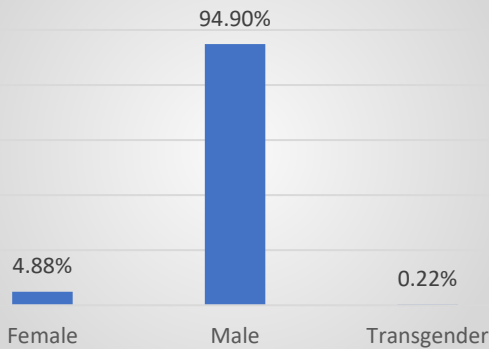

Sheriff's Daily Report

12/5/2021

Under the Custody of the Sheriff	
Total Male and Female	8,662
Jail Population	5,902
Community Corrections	2,760

Jail Population - Behind the Walls

Behind the Walls: Detainees that are physically housed under the Sheriff's custody 24 hours a day/7 days a week. This includes all populations listed on this chart - Divisional populations male & female, Outside Counties, Hospital, PRC, Women's Residential, & VRIC. Detainees in court-ordered treatment programs (PRC, Women's Residential, VRIC) are housed at CCDOC 24 hours a day/7 days week.

Sheriff's Daily Report

12/5/2021

CCSO Population Demographics

In Confinement

Community Corrections

Gender Distribution

Gender Distribution

Race Distribution

Race Distribution

Age Distribution

Age Distribution