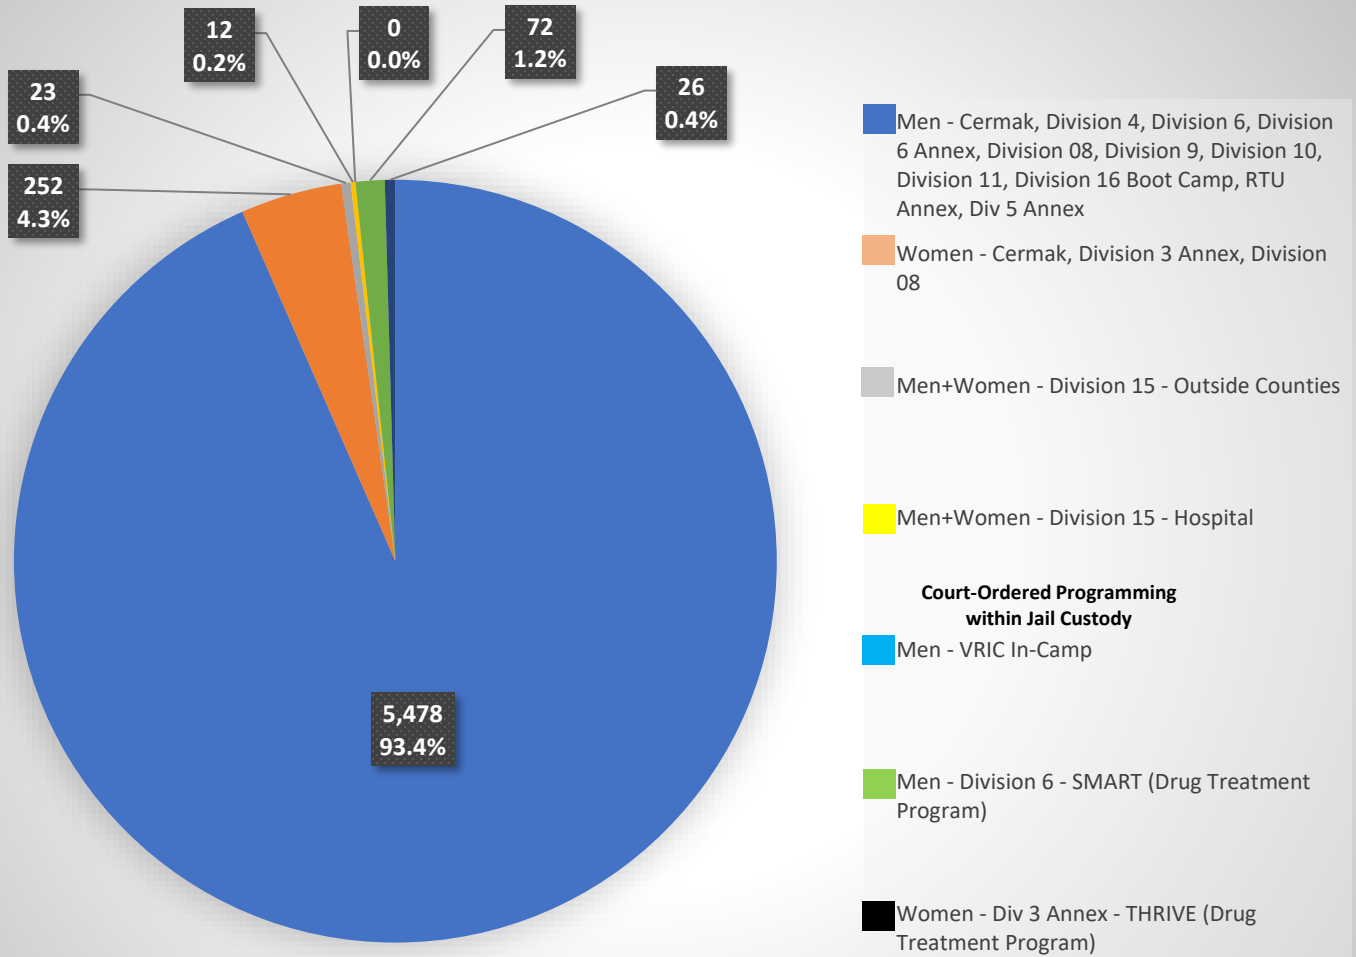

Sheriff's Daily Report

12/4/2021

Under the Custody of the Sheriff	
Total Male and Female	8,618
Jail Population	5,863
Community Corrections	2,755

Jail Population - Behind the Walls

Behind the Walls: Detainees that are physically housed under the Sheriff's custody 24 hours a day/7 days a week. This includes all populations listed on this chart - Divisional populations male & female, Outside Counties, Hospital, PRC, Women's Residential, & VRIC. Detainees in court-ordered treatment programs (PRC, Women's Residential, VRIC) are housed at CCDOC 24 hours a day/7 days week.

Sheriff's Daily Report

12/4/2021

CCSO Population Demographics

In Confinement

Community Corrections

Gender Distribution

Gender Distribution

Race Distribution

Race Distribution

Age Distribution

Age Distribution