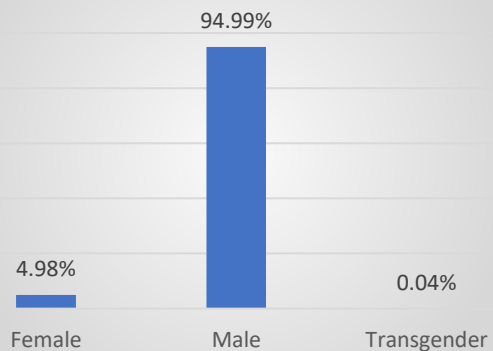

Sheriff's Daily Report

12/4/2021

Under the Custody of the Sheriff	
Total Male and Female	8,618
Jail Population	5,863
Community Corrections	2,755

Jail Population - Behind the Walls

Behind the Walls: Detainees that are physically housed under the Sheriff's custody 24 hours a day/7 days a week. This includes all populations listed on this chart - Divisional populations male & female, Outside Counties, Hospital, PRC, Women's Residential, & VRIC. Detainees in court-ordered treatment programs (PRC, Women's Residential, VRIC) are housed at CCDOC 24 hours a day/7 days week.

Sheriff's Daily Report

12/4/2021

CCSO Population Demographics

In Confinement

Community Corrections

Gender Distribution

Gender Distribution

Race Distribution

Race Distribution

Age Distribution

Age Distribution