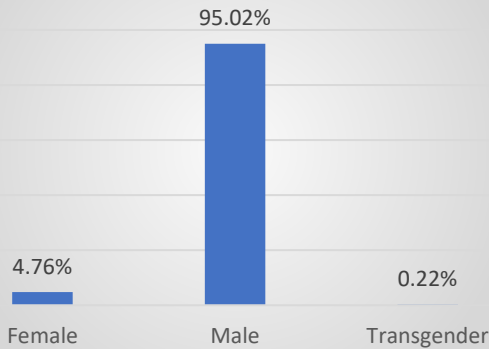

Sheriff's Daily Report

12/4/2021

Under the Custody of the Sheriff	
Total Male and Female	8,618
Jail Population	5,863
Community Corrections	2,755

Jail Population - Behind the Walls

Behind the Walls: Detainees that are physically housed under the Sheriff's custody 24 hours a day/7 days a week. This includes all populations listed on this chart - Divisional populations male & female, Outside Counties, Hospital, PRC, Women's Residential, & VRIC. Detainees in court-ordered treatment programs (PRC, Women's Residential, VRIC) are housed at CCDOC 24 hours a day/7 days week.

Sheriff's Daily Report

12/4/2021

CCSO Population Demographics

In Confinement

Community Corrections

Gender Distribution

Gender Distribution

Race Distribution

Race Distribution

Age Distribution

Age Distribution