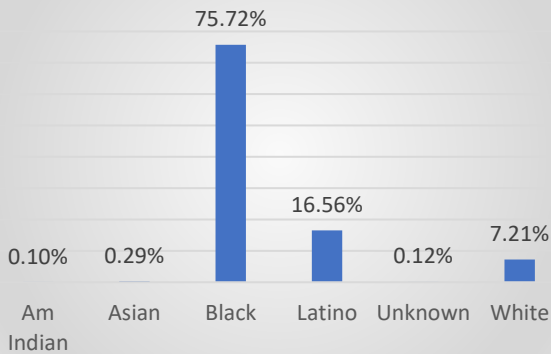

Sheriff's Daily Report

12/4/2021

Under the Custody of the Sheriff	
Total Male and Female	8,618
Jail Population	5,863
Community Corrections	2,755

Jail Population - Behind the Walls

Behind the Walls: Detainees that are physically housed under the Sheriff's custody 24 hours a day/7 days a week. This includes all populations listed on this chart - Divisional populations male & female, Outside Counties, Hospital, PRC, Women's Residential, & VRIC. Detainees in court-ordered treatment programs (PRC, Women's Residential, VRIC) are housed at CCDOC 24 hours a day/7 days week.

Sheriff's Daily Report

12/4/2021

CCSO Population Demographics

In Confinement

Community Corrections

Gender Distribution

Gender Distribution

Race Distribution

Race Distribution

Age Distribution

Age Distribution