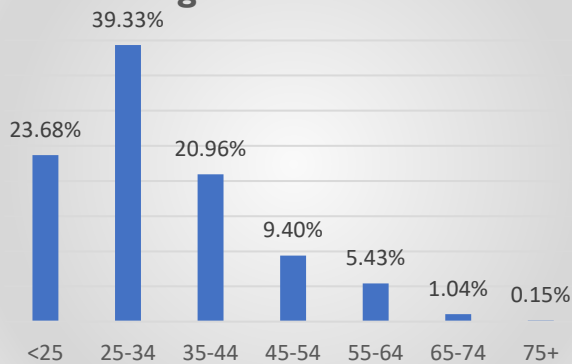

Sheriff's Daily Report

12/4/2021

Under the Custody of the Sheriff	
Total Male and Female	8,618
Jail Population	5,863
Community Corrections	2,755

Jail Population - Behind the Walls

Behind the Walls: Detainees that are physically housed under the Sheriff's custody 24 hours a day/7 days a week. This includes all populations listed on this chart - Divisional populations male & female, Outside Counties, Hospital, PRC, Women's Residential, & VRIC. Detainees in court-ordered treatment programs (PRC, Women's Residential, VRIC) are housed at CCDOC 24 hours a day/7 days week.

Sheriff's Daily Report

12/4/2021

CCSO Population Demographics

In Confinement

Community Corrections

Gender Distribution

Gender Distribution

Race Distribution

Race Distribution

Age Distribution

Age Distribution