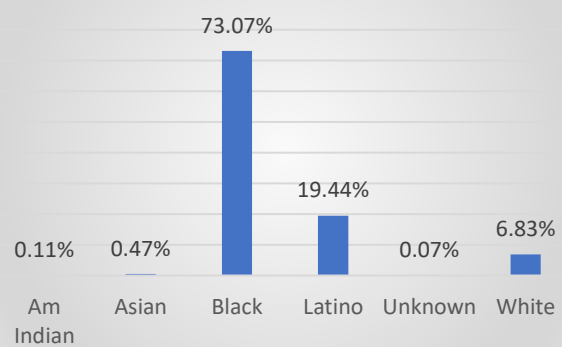

Sheriff's Daily Report

12/4/2021

Under the Custody of the Sheriff	
Total Male and Female	8,618
Jail Population	5,863
Community Corrections	2,755

Jail Population - Behind the Walls

Behind the Walls: Detainees that are physically housed under the Sheriff's custody 24 hours a day/7 days a week. This includes all populations listed on this chart - Divisional populations male & female, Outside Counties, Hospital, PRC, Women's Residential, & VRIC. Detainees in court-ordered treatment programs (PRC, Women's Residential, VRIC) are housed at CCDOC 24 hours a day/7 days week.

Sheriff's Daily Report

12/4/2021

CCSO Population Demographics

In Confinement

Community Corrections

Gender Distribution

Gender Distribution

Race Distribution

Race Distribution

Age Distribution

Age Distribution