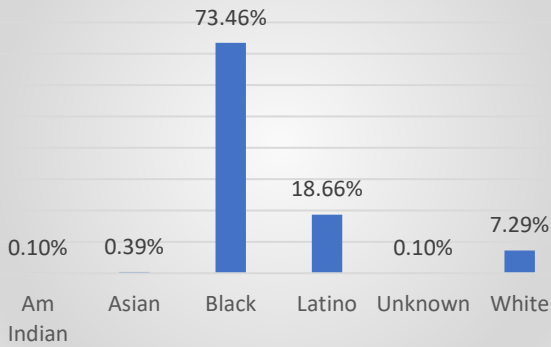

Sheriff's Daily Report

11/29/2021

Under the Custody of the Sheriff	
Total Male and Female	8,768
Jail Population	5,949
Community Corrections	2,819

Jail Population - Behind the Walls

Behind the Walls: Detainees that are physically housed under the Sheriff's custody 24 hours a day/7 days a week. This includes all populations listed on this chart - Divisional populations male & female, Outside Counties, Hospital, PRC, Women's Residential, & VRIC. Detainees in court-ordered treatment programs (PRC, Women's Residential, VRIC) are housed at CCDOC 24 hours a day/7 days week.

Sheriff's Daily Report

11/29/2021

CCSO Population Demographics

In Confinement

Gender Distribution

Race Distribution

Age Distribution

Community Corrections

Gender Distribution

Race Distribution

Age Distribution