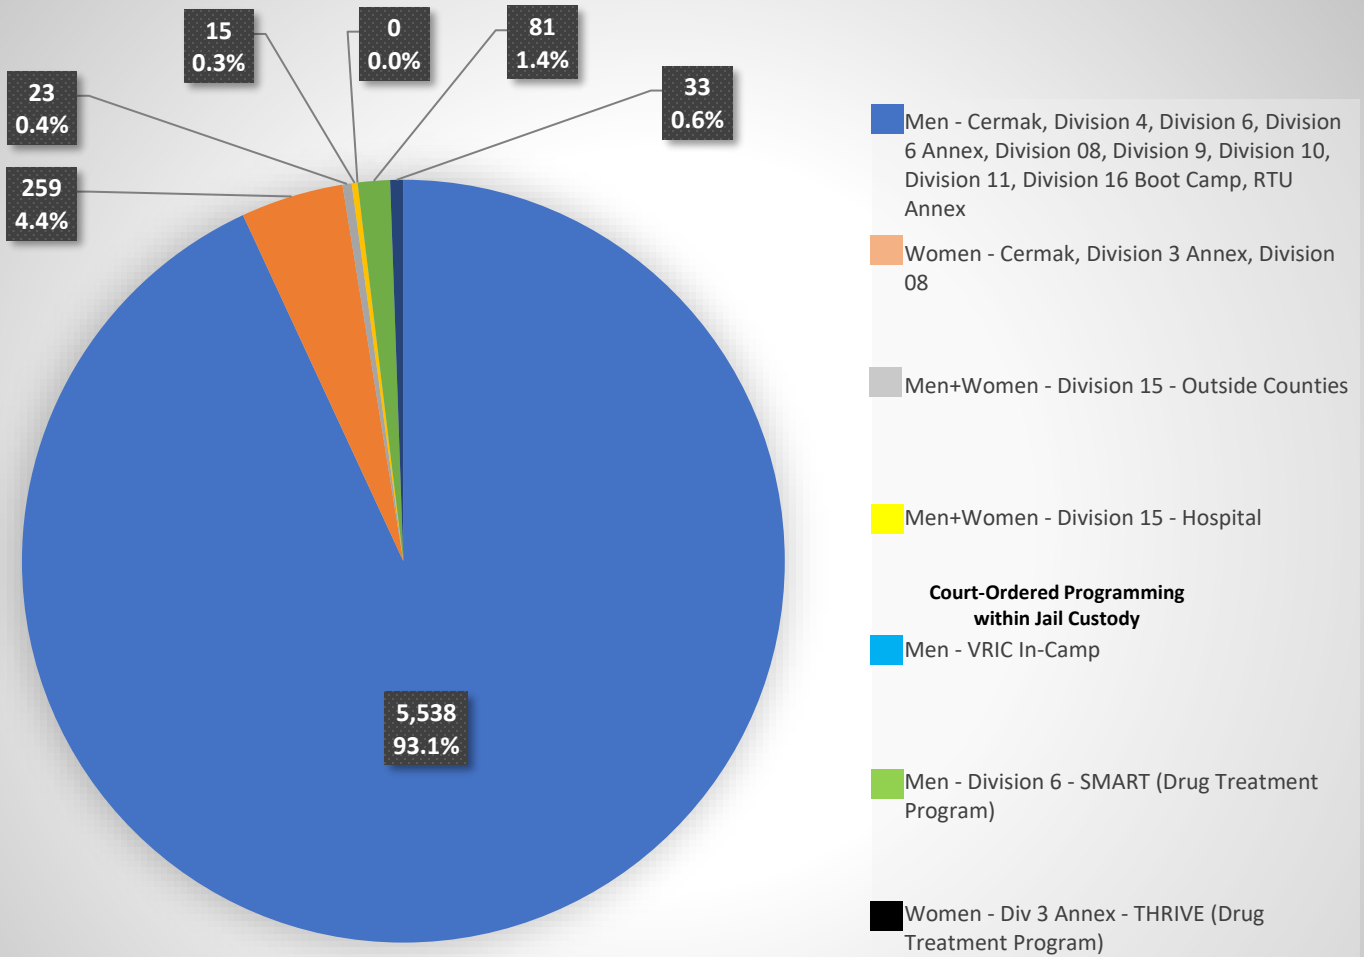

Sheriff's Daily Report

11/29/2021

Under the Custody of the Sheriff	
Total Male and Female	8,768
Jail Population	5,949
Community Corrections	2,819

Jail Population - Behind the Walls

Behind the Walls: Detainees that are physically housed under the Sheriff's custody 24 hours a day/7 days a week. This includes all populations listed on this chart - Divisional populations male & female, Outside Counties, Hospital, PRC, Women's Residential, & VRIC. Detainees in court-ordered treatment programs (PRC, Women's Residential, VRIC) are housed at CCDOC 24 hours a day/7 days week.

Sheriff's Daily Report

11/29/2021

CCSO Population Demographics

In Confinement

Gender Distribution

Race Distribution

Age Distribution

Community Corrections

Gender Distribution

Race Distribution

Age Distribution