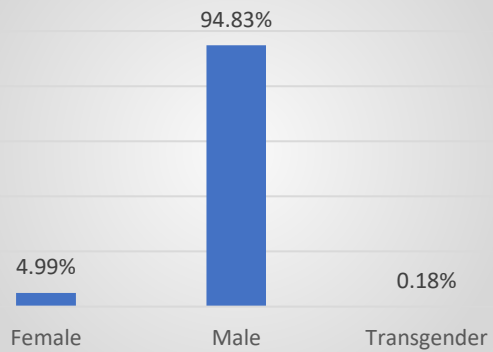

Sheriff's Daily Report

11/29/2021

Under the Custody of the Sheriff	
Total Male and Female	8,768
Jail Population	5,949
Community Corrections	2,819

Jail Population - Behind the Walls

Behind the Walls: Detainees that are physically housed under the Sheriff's custody 24 hours a day/7 days a week. This includes all populations listed on this chart - Divisional populations male & female, Outside Counties, Hospital, PRC, Women's Residential, & VRIC. Detainees in court-ordered treatment programs (PRC, Women's Residential, VRIC) are housed at CCDOC 24 hours a day/7 days week.

Sheriff's Daily Report

11/29/2021

CCSO Population Demographics

In Confinement

Gender Distribution

Race Distribution

Age Distribution

Community Corrections

Gender Distribution

Race Distribution

Age Distribution