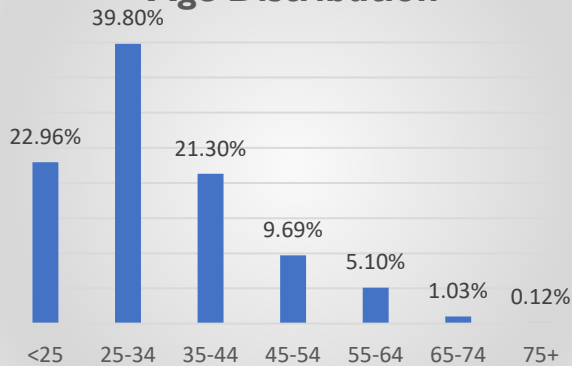

Sheriff's Daily Report

11/29/2021

Under the Custody of the Sheriff	
Total Male and Female	8,768
Jail Population	5,949
Community Corrections	2,819

Jail Population - Behind the Walls

Behind the Walls: Detainees that are physically housed under the Sheriff's custody 24 hours a day/7 days a week. This includes all populations listed on this chart - Divisional populations male & female, Outside Counties, Hospital, PRC, Women's Residential, & VRIC. Detainees in court-ordered treatment programs (PRC, Women's Residential, VRIC) are housed at CCDOC 24 hours a day/7 days week.

Sheriff's Daily Report

11/29/2021

CCSO Population Demographics

In Confinement

Gender Distribution

Race Distribution

Age Distribution

Community Corrections

Gender Distribution

Race Distribution

Age Distribution