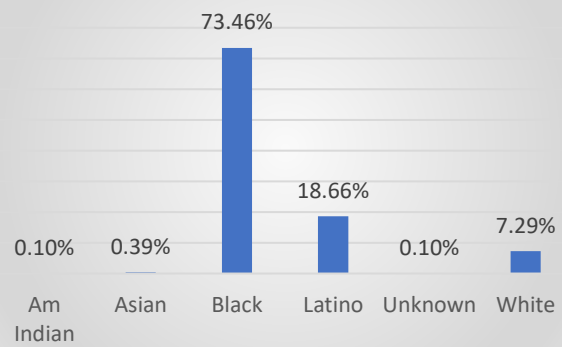

Sheriff's Daily Report

11/29/2021

Under the Custody of the Sheriff	
Total Male and Female	8,768
Jail Population	5,949
Community Corrections	2,819

Jail Population - Behind the Walls

Behind the Walls: Detainees that are physically housed under the Sheriff's custody 24 hours a day/7 days a week. This includes all populations listed on this chart - Divisional populations male & female, Outside Counties, Hospital, PRC, Women's Residential, & VRIC. Detainees in court-ordered treatment programs (PRC, Women's Residential, VRIC) are housed at CCDOC 24 hours a day/7 days week.

Sheriff's Daily Report

11/29/2021

CCSO Population Demographics

In Confinement

Gender Distribution

Race Distribution

Age Distribution

Community Corrections

Gender Distribution

Race Distribution

Age Distribution