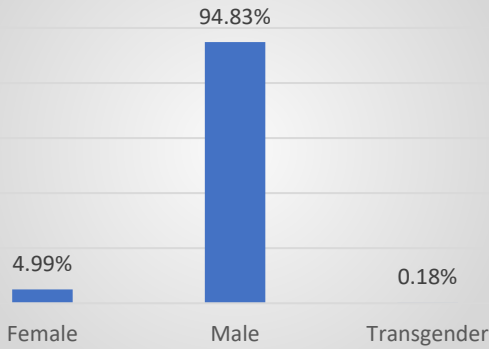

CCSO Population Demographics

In Confinement

Gender Distribution