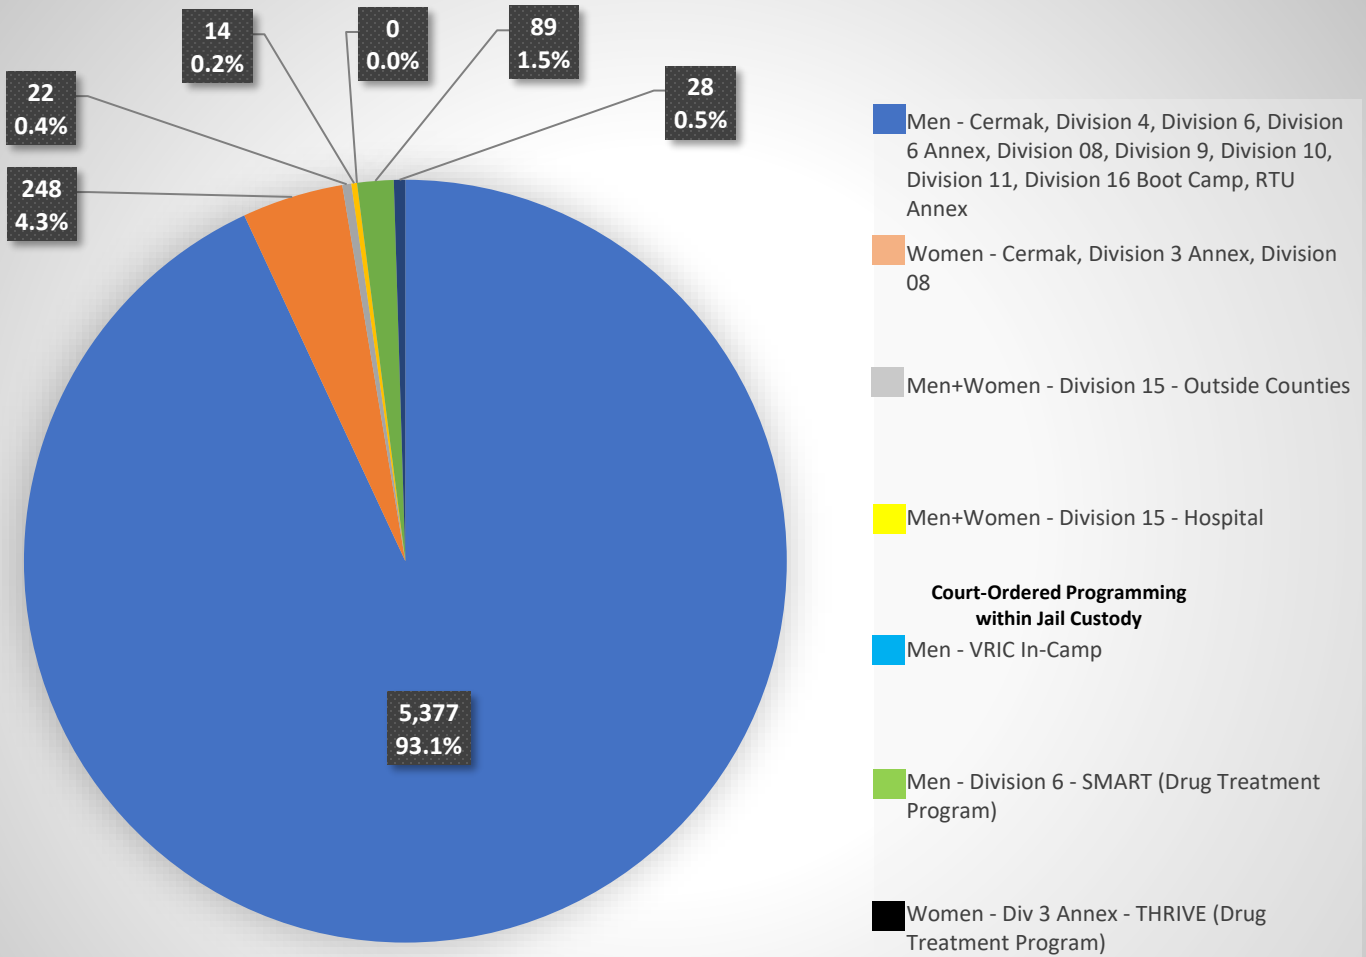

# Sheriff's Daily Report

11/20/2021

Under the Custody of the Sheriff	
Total Male and Female	8,572
Jail Population	5,778
Community Corrections	2,794

## Jail Population - Behind the Walls

Behind the Walls: Detainees that are physically housed under the Sheriff's custody 24 hours a day/7 days a week. This includes all populations listed on this chart - Divisional populations male & female, Outside Counties, Hospital, PRC, Women's Residential, & VRIC. Detainees in court-ordered treatment programs (PRC, Women's Residential, VRIC) are housed at CCDOC 24 hours a day/7 days week.

#### Age Distribution