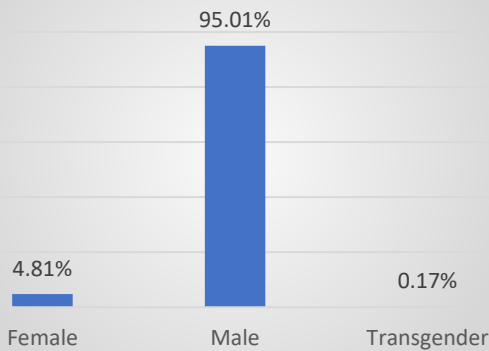

CCSO Population Demographics

In Confinement

Community Corrections

Gender Distribution