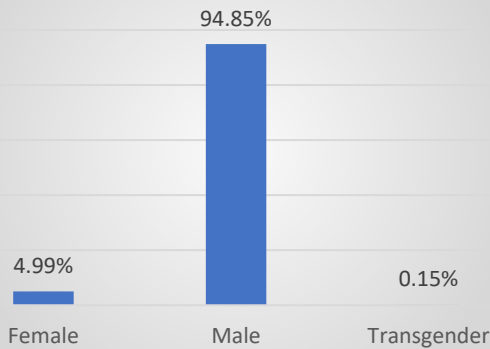

Sheriff's Daily Report

11/9/2021

CCSO Population Demographics

In Confinement

Gender Distribution