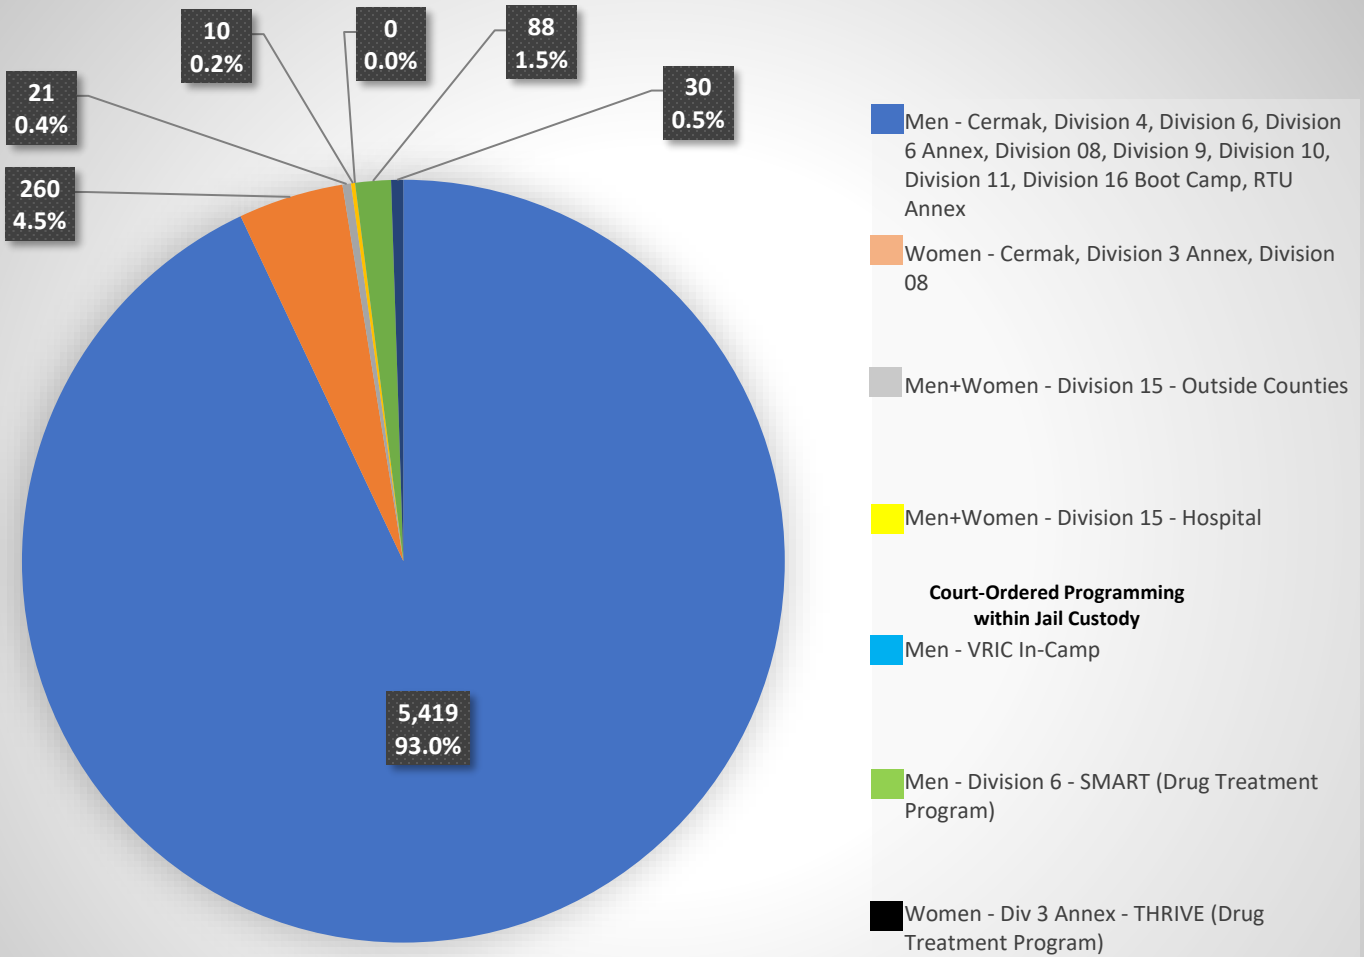

# Sheriff's Daily Report

11/9/2021

Under the Custody of the Sheriff	
<b>Total Male and Female</b>	<b>8,673</b>
Jail Population	5,828
Community Corrections	2,845

## Jail Population - Behind the Walls

Behind the Walls: Detainees that are physically housed under the Sheriff's custody 24 hours a day/7 days a week. This includes all populations listed on this chart - Divisional populations male & female, Outside Counties, Hospital, PRC, Women's Residential, & VRIC. Detainees in court-ordered treatment programs (PRC, Women's Residential, VRIC) are housed at CCDOC 24 hours a day/7 days week.

##### Race Distribution

##### Age Distribution