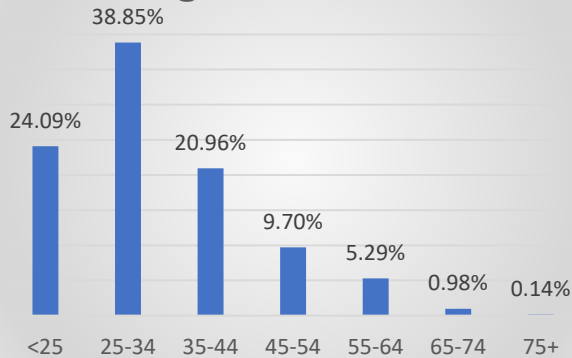

Sheriff's Daily Report

11/8/2021

Under the Custody of the Sheriff	
Total Male and Female	8,704
Jail Population	5,846
Community Corrections	2,858

Jail Population - Behind the Walls

Behind the Walls: Detainees that are physically housed under the Sheriff's custody 24 hours a day/7 days a week. This includes all populations listed on this chart - Divisional populations male & female, Outside Counties, Hospital, PRC, Women's Residential, & VRIC. Detainees in court-ordered treatment programs (PRC, Women's Residential, VRIC) are housed at CCDOC 24 hours a day/7 days week.

Sheriff's Daily Report

11/8/2021

CCSO Population Demographics

In Confinement

Gender Distribution

Race Distribution

Age Distribution

Community Corrections

Gender Distribution

Race Distribution

Age Distribution