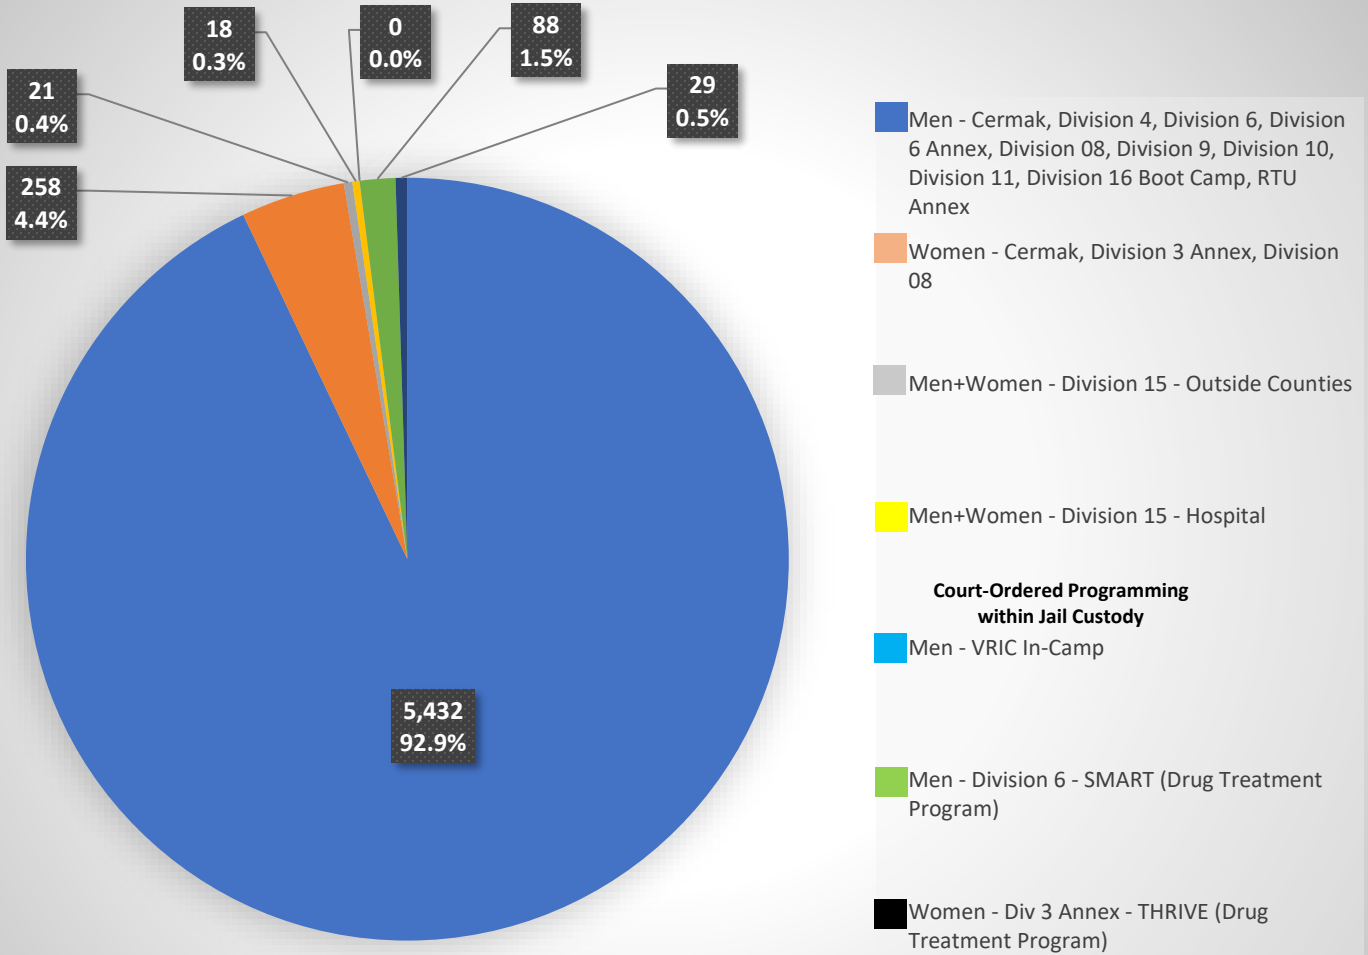

Sheriff's Daily Report

11/8/2021

Under the Custody of the Sheriff	
Total Male and Female	8,704
Jail Population	5,846
Community Corrections	2,858

Jail Population - Behind the Walls

Behind the Walls: Detainees that are physically housed under the Sheriff's custody 24 hours a day/7 days a week. This includes all populations listed on this chart - Divisional populations male & female, Outside Counties, Hospital, PRC, Women's Residential, & VRIC. Detainees in court-ordered treatment programs (PRC, Women's Residential, VRIC) are housed at CCDOC 24 hours a day/7 days week.

Sheriff's Daily Report

11/8/2021

CCSO Population Demographics

In Confinement

Gender Distribution

Race Distribution

Age Distribution

Community Corrections

Gender Distribution

Race Distribution

Age Distribution