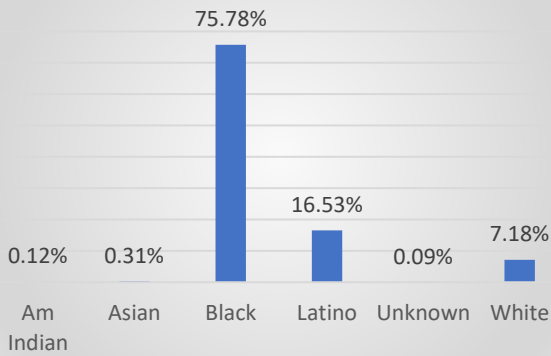

Sheriff's Daily Report

11/8/2021

Under the Custody of the Sheriff	
Total Male and Female	8,704
Jail Population	5,846
Community Corrections	2,858

Jail Population - Behind the Walls

Behind the Walls: Detainees that are physically housed under the Sheriff's custody 24 hours a day/7 days a week. This includes all populations listed on this chart - Divisional populations male & female, Outside Counties, Hospital, PRC, Women's Residential, & VRIC. Detainees in court-ordered treatment programs (PRC, Women's Residential, VRIC) are housed at CCDOC 24 hours a day/7 days week.

Sheriff's Daily Report

11/8/2021

CCSO Population Demographics

In Confinement

Gender Distribution

Race Distribution

Age Distribution

Community Corrections

Gender Distribution

Race Distribution

Age Distribution