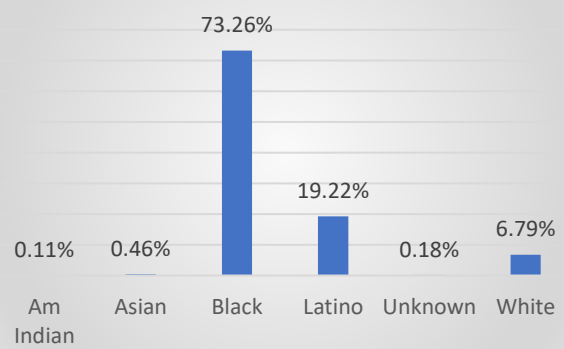

Sheriff's Daily Report

11/8/2021

Under the Custody of the Sheriff	
Total Male and Female	8,704
Jail Population	5,846
Community Corrections	2,858

Jail Population - Behind the Walls

Behind the Walls: Detainees that are physically housed under the Sheriff's custody 24 hours a day/7 days a week. This includes all populations listed on this chart - Divisional populations male & female, Outside Counties, Hospital, PRC, Women's Residential, & VRIC. Detainees in court-ordered treatment programs (PRC, Women's Residential, VRIC) are housed at CCDOC 24 hours a day/7 days week.

Sheriff's Daily Report

11/8/2021

CCSO Population Demographics

In Confinement

Gender Distribution

Race Distribution

Age Distribution

Community Corrections

Gender Distribution

Race Distribution

Age Distribution