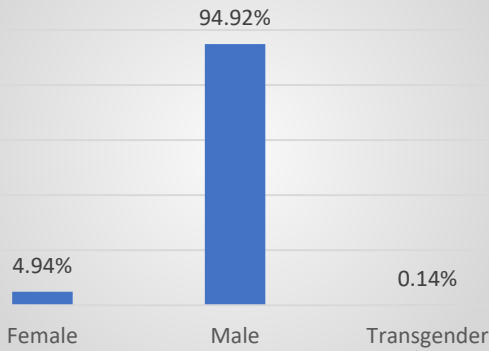

Sheriff's Daily Report

11/8/2021

CCSO Population Demographics

In Confinement

Gender Distribution