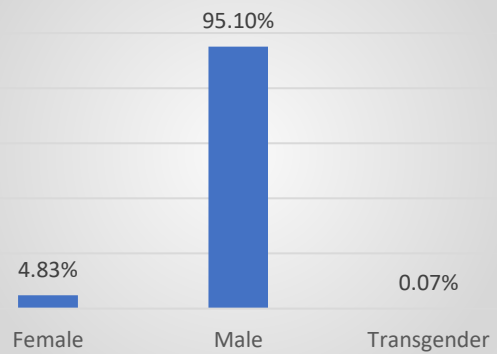

Sheriff's Daily Report

11/8/2021

Under the Custody of the Sheriff	
Total Male and Female	8,704
Jail Population	5,846
Community Corrections	2,858

Jail Population - Behind the Walls

Behind the Walls: Detainees that are physically housed under the Sheriff's custody 24 hours a day/7 days a week. This includes all populations listed on this chart - Divisional populations male & female, Outside Counties, Hospital, PRC, Women's Residential, & VRIC. Detainees in court-ordered treatment programs (PRC, Women's Residential, VRIC) are housed at CCDOC 24 hours a day/7 days week.

Sheriff's Daily Report

11/8/2021

CCSO Population Demographics

In Confinement

Gender Distribution

Race Distribution

Age Distribution

Community Corrections

Gender Distribution

Race Distribution

Age Distribution