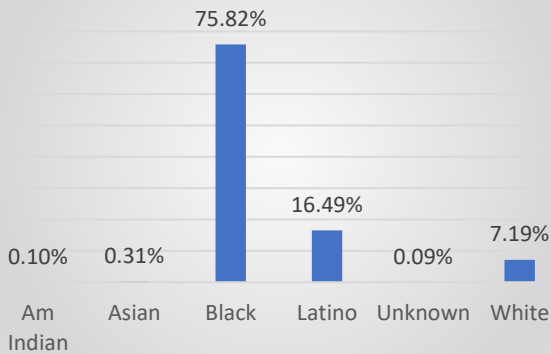

Sheriff's Daily Report

11/7/2021

Under the Custody of the Sheriff	
Total Male and Female	8,675
Jail Population	5,818
Community Corrections	2,857

Jail Population - Behind the Walls

Behind the Walls: Detainees that are physically housed under the Sheriff's custody 24 hours a day/7 days a week. This includes all populations listed on this chart - Divisional populations male & female, Outside Counties, Hospital, PRC, Women's Residential, & VRIC. Detainees in court-ordered treatment programs (PRC, Women's Residential, VRIC) are housed at CCDOC 24 hours a day/7 days week.

Sheriff's Daily Report

11/7/2021

CCSO Population Demographics

In Confinement

Gender Distribution

Race Distribution

Age Distribution

Community Corrections

Gender Distribution

Race Distribution

Age Distribution