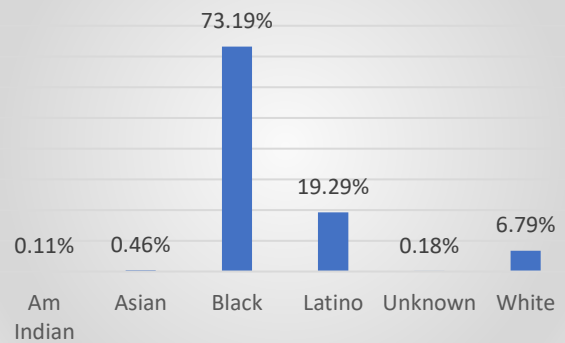

Sheriff's Daily Report

11/7/2021

Under the Custody of the Sheriff	
Total Male and Female	8,675
Jail Population	5,818
Community Corrections	2,857

Jail Population - Behind the Walls

Behind the Walls: Detainees that are physically housed under the Sheriff's custody 24 hours a day/7 days a week. This includes all populations listed on this chart - Divisional populations male & female, Outside Counties, Hospital, PRC, Women's Residential, & VRIC. Detainees in court-ordered treatment programs (PRC, Women's Residential, VRIC) are housed at CCDOC 24 hours a day/7 days week.

Sheriff's Daily Report

11/7/2021

CCSO Population Demographics

In Confinement

Gender Distribution

Race Distribution

Age Distribution

Community Corrections

Gender Distribution

Race Distribution

Age Distribution