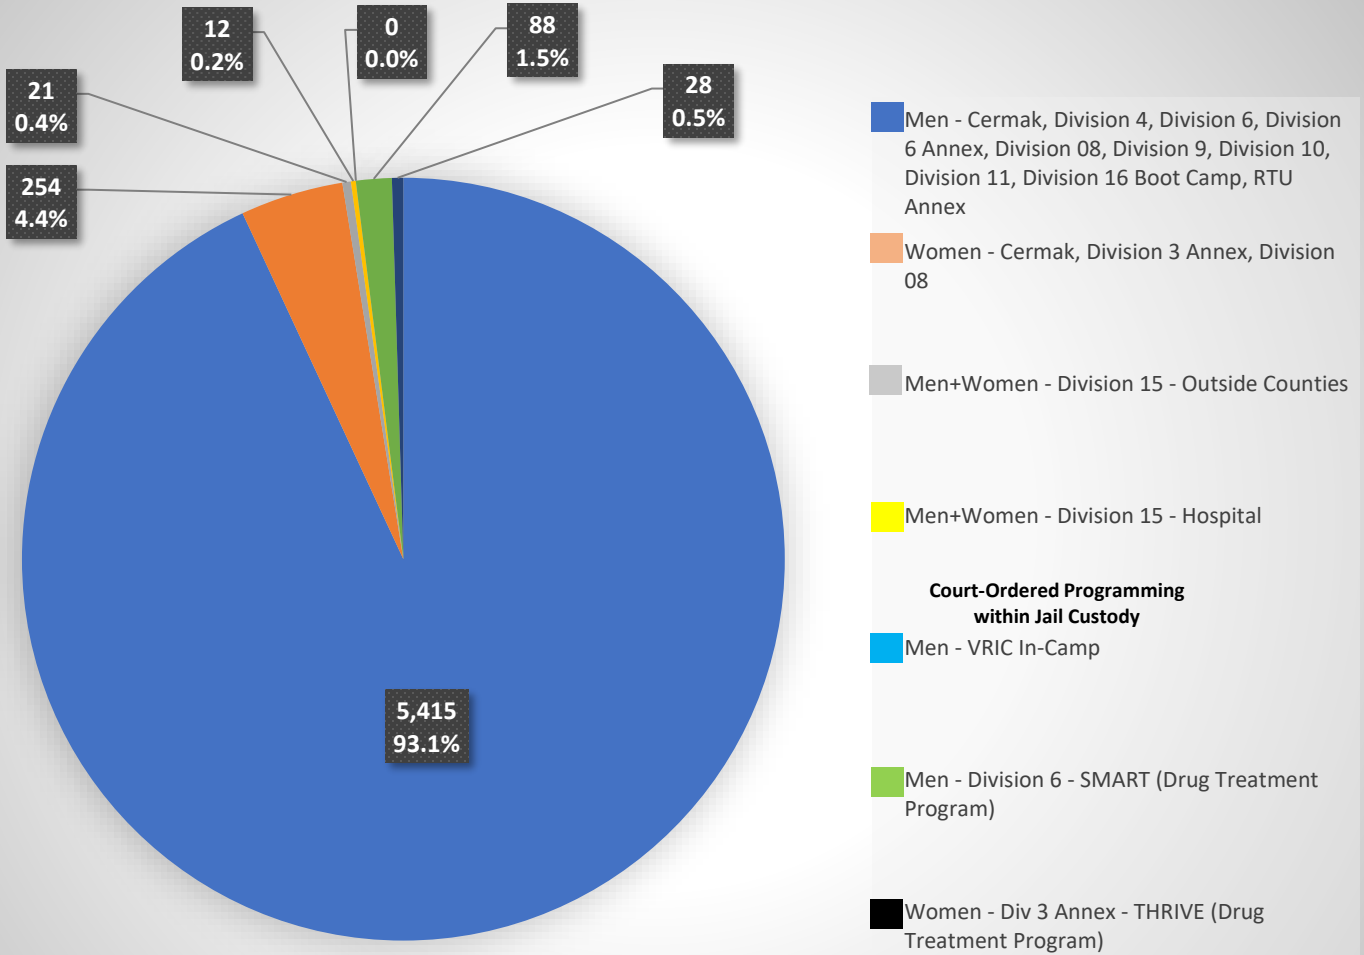

Sheriff's Daily Report

11/7/2021

Under the Custody of the Sheriff	
Total Male and Female	8,675
Jail Population	5,818
Community Corrections	2,857

Jail Population - Behind the Walls

Behind the Walls: Detainees that are physically housed under the Sheriff's custody 24 hours a day/7 days a week. This includes all populations listed on this chart - Divisional populations male & female, Outside Counties, Hospital, PRC, Women's Residential, & VRIC. Detainees in court-ordered treatment programs (PRC, Women's Residential, VRIC) are housed at CCDOC 24 hours a day/7 days week.

Sheriff's Daily Report

11/7/2021

CCSO Population Demographics

In Confinement

Gender Distribution

Race Distribution

Age Distribution

Community Corrections

Gender Distribution

Race Distribution

Age Distribution