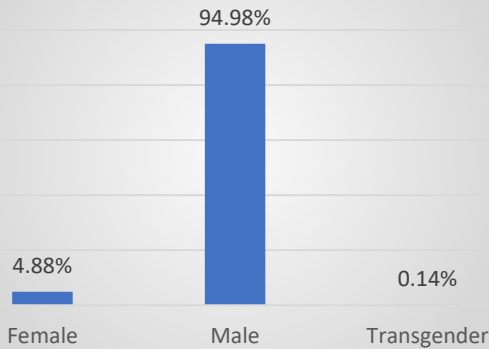

CCSO Population Demographics

In Confinement

Gender Distribution