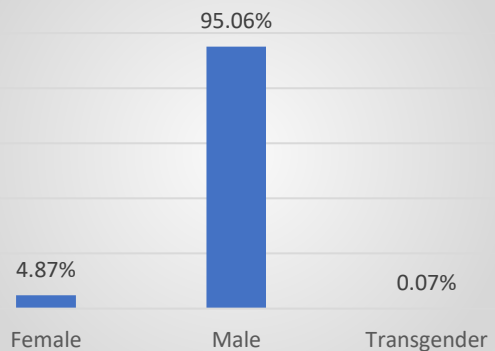

Sheriff's Daily Report

11/7/2021

Under the Custody of the Sheriff	
Total Male and Female	8,675
Jail Population	5,818
Community Corrections	2,857

Jail Population - Behind the Walls

Behind the Walls: Detainees that are physically housed under the Sheriff's custody 24 hours a day/7 days a week. This includes all populations listed on this chart - Divisional populations male & female, Outside Counties, Hospital, PRC, Women's Residential, & VRIC. Detainees in court-ordered treatment programs (PRC, Women's Residential, VRIC) are housed at CCDOC 24 hours a day/7 days week.

Sheriff's Daily Report

11/7/2021

CCSO Population Demographics

In Confinement

Gender Distribution

Race Distribution

Age Distribution

Community Corrections

Gender Distribution

Race Distribution

Age Distribution