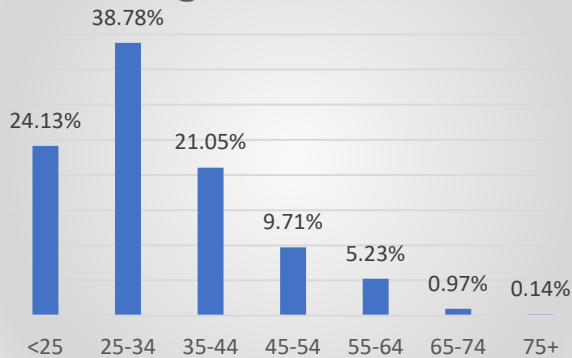

Sheriff's Daily Report

11/7/2021

Under the Custody of the Sheriff	
Total Male and Female	8,675
Jail Population	5,818
Community Corrections	2,857

Jail Population - Behind the Walls

Behind the Walls: Detainees that are physically housed under the Sheriff's custody 24 hours a day/7 days a week. This includes all populations listed on this chart - Divisional populations male & female, Outside Counties, Hospital, PRC, Women's Residential, & VRIC. Detainees in court-ordered treatment programs (PRC, Women's Residential, VRIC) are housed at CCDOC 24 hours a day/7 days week.

Sheriff's Daily Report

11/7/2021

CCSO Population Demographics

In Confinement

Gender Distribution

Race Distribution

Age Distribution

Community Corrections

Gender Distribution

Race Distribution

Age Distribution