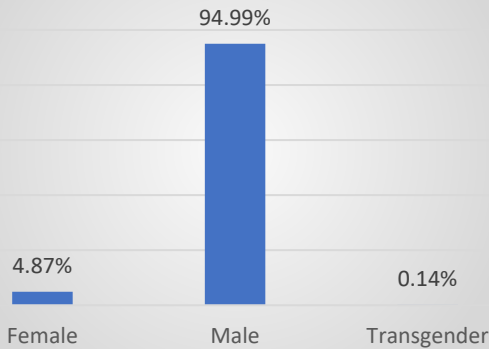

Sheriff's Daily Report

11/5/2021

Under the Custody of the Sheriff	
Total Male and Female	8,630
Jail Population	5,773
Community Corrections	2,857

Jail Population - Behind the Walls

Behind the Walls: Detainees that are physically housed under the Sheriff's custody 24 hours a day/7 days a week. This includes all populations listed on this chart - Divisional populations male & female, Outside Counties, Hospital, PRC, Women's Residential, & VRIC. Detainees in court-ordered treatment programs (PRC, Women's Residential, VRIC) are housed at CCDOC 24 hours a day/7 days week.

Sheriff's Daily Report

11/5/2021

CCSO Population Demographics

In Confinement

Community Corrections

Gender Distribution

Gender Distribution

Race Distribution

Race Distribution

Age Distribution

Age Distribution