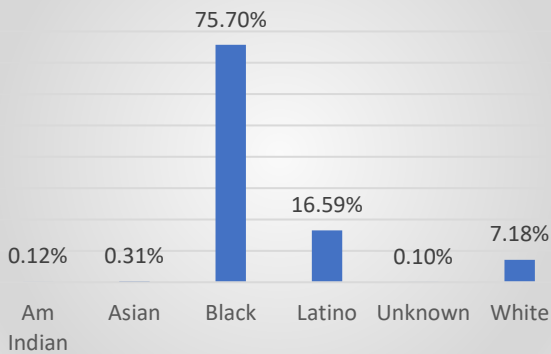

Sheriff's Daily Report

11/5/2021

Under the Custody of the Sheriff	
Total Male and Female	8,630
Jail Population	5,773
Community Corrections	2,857

Jail Population - Behind the Walls

Behind the Walls: Detainees that are physically housed under the Sheriff's custody 24 hours a day/7 days a week. This includes all populations listed on this chart - Divisional populations male & female, Outside Counties, Hospital, PRC, Women's Residential, & VRIC. Detainees in court-ordered treatment programs (PRC, Women's Residential, VRIC) are housed at CCDOC 24 hours a day/7 days week.

Sheriff's Daily Report

11/5/2021

CCSO Population Demographics

In Confinement

Community Corrections

Gender Distribution

Gender Distribution

Race Distribution

Race Distribution

Age Distribution

Age Distribution