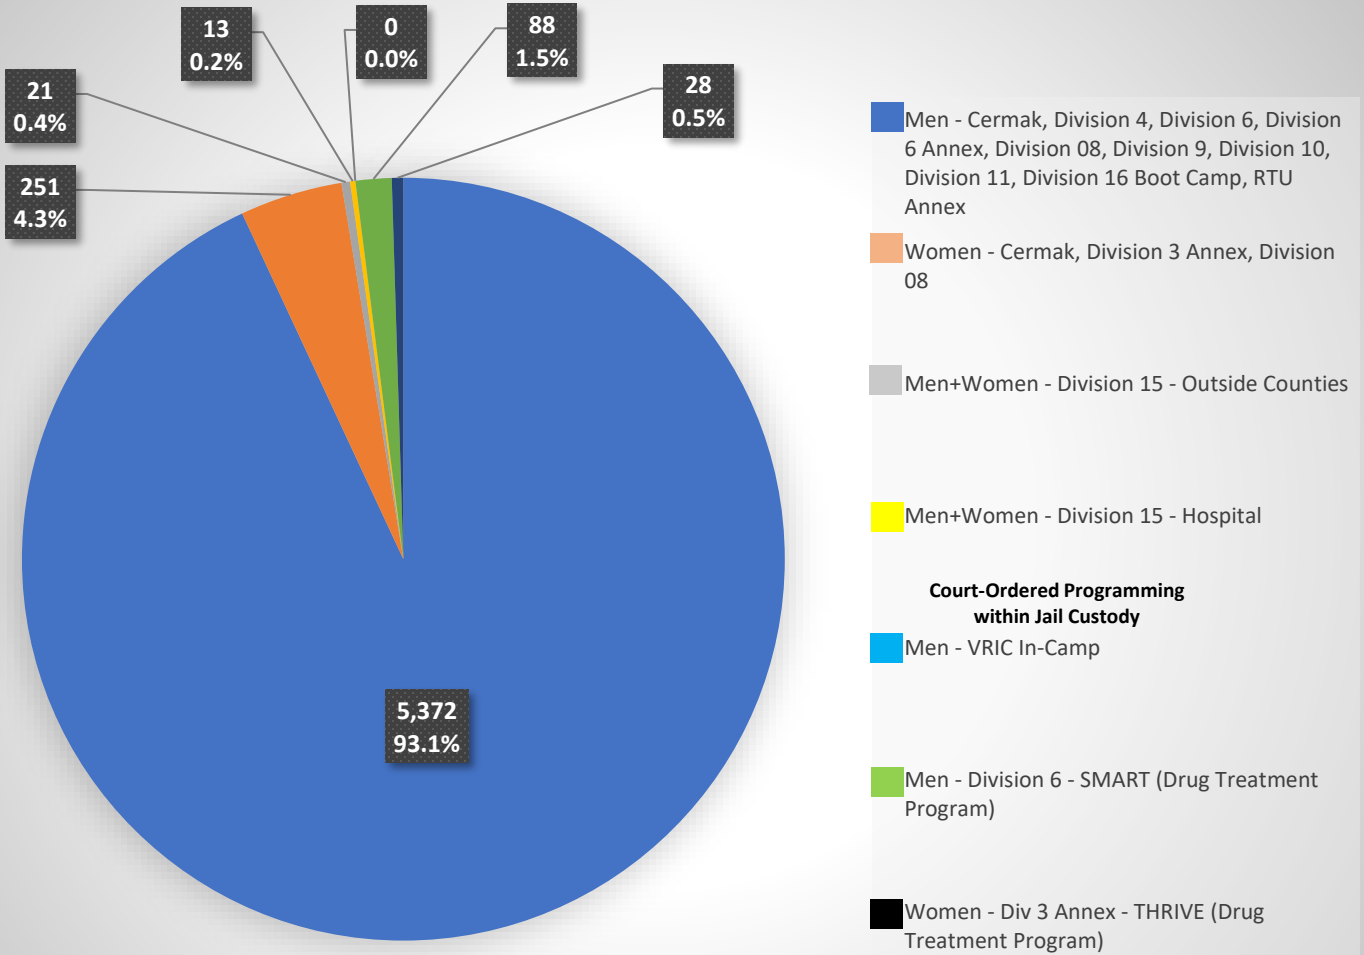

Sheriff's Daily Report

11/5/2021

Under the Custody of the Sheriff	
Total Male and Female	8,630
Jail Population	5,773
Community Corrections	2,857

Jail Population - Behind the Walls

Behind the Walls: Detainees that are physically housed under the Sheriff's custody 24 hours a day/7 days a week. This includes all populations listed on this chart - Divisional populations male & female, Outside Counties, Hospital, PRC, Women's Residential, & VRIC. Detainees in court-ordered treatment programs (PRC, Women's Residential, VRIC) are housed at CCDOC 24 hours a day/7 days week.

Sheriff's Daily Report

11/5/2021

CCSO Population Demographics

In Confinement

Community Corrections

Gender Distribution

Gender Distribution

Race Distribution

Race Distribution

Age Distribution

Age Distribution