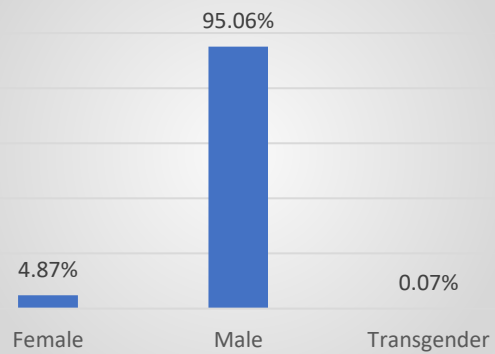

Sheriff's Daily Report

11/5/2021

Under the Custody of the Sheriff	
Total Male and Female	8,630
Jail Population	5,773
Community Corrections	2,857

Jail Population - Behind the Walls

Behind the Walls: Detainees that are physically housed under the Sheriff's custody 24 hours a day/7 days a week. This includes all populations listed on this chart - Divisional populations male & female, Outside Counties, Hospital, PRC, Women's Residential, & VRIC. Detainees in court-ordered treatment programs (PRC, Women's Residential, VRIC) are housed at CCDOC 24 hours a day/7 days week.

Sheriff's Daily Report

11/5/2021

CCSO Population Demographics

In Confinement

Community Corrections

Gender Distribution

Gender Distribution

Race Distribution

Race Distribution

Age Distribution

Age Distribution