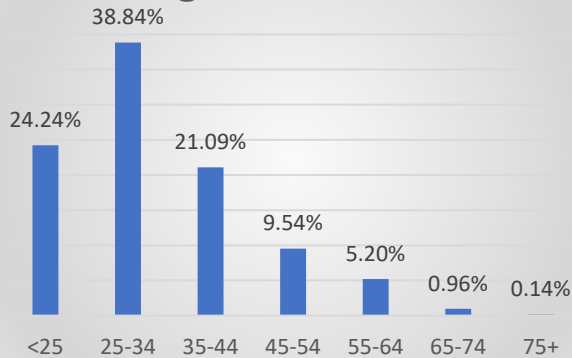

Sheriff's Daily Report

11/5/2021

Under the Custody of the Sheriff	
Total Male and Female	8,630
Jail Population	5,773
Community Corrections	2,857

Jail Population - Behind the Walls

Behind the Walls: Detainees that are physically housed under the Sheriff's custody 24 hours a day/7 days a week. This includes all populations listed on this chart - Divisional populations male & female, Outside Counties, Hospital, PRC, Women's Residential, & VRIC. Detainees in court-ordered treatment programs (PRC, Women's Residential, VRIC) are housed at CCDOC 24 hours a day/7 days week.

Sheriff's Daily Report

11/5/2021

CCSO Population Demographics

In Confinement

Community Corrections

Gender Distribution

Gender Distribution

Race Distribution

Race Distribution

Age Distribution

Age Distribution