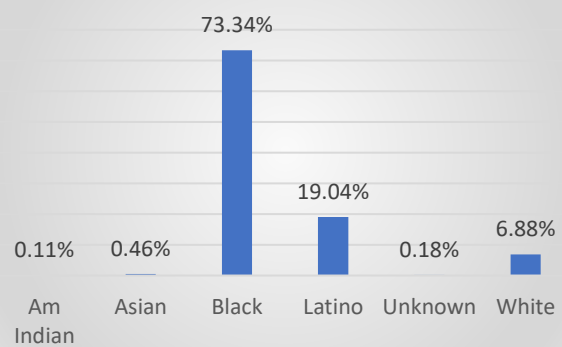

Sheriff's Daily Report

11/5/2021

Under the Custody of the Sheriff	
Total Male and Female	8,630
Jail Population	5,773
Community Corrections	2,857

Jail Population - Behind the Walls

Behind the Walls: Detainees that are physically housed under the Sheriff's custody 24 hours a day/7 days a week. This includes all populations listed on this chart - Divisional populations male & female, Outside Counties, Hospital, PRC, Women's Residential, & VRIC. Detainees in court-ordered treatment programs (PRC, Women's Residential, VRIC) are housed at CCDOC 24 hours a day/7 days week.

Sheriff's Daily Report

11/5/2021

CCSO Population Demographics

In Confinement

Community Corrections

Gender Distribution

Gender Distribution

Race Distribution

Race Distribution

Age Distribution

Age Distribution