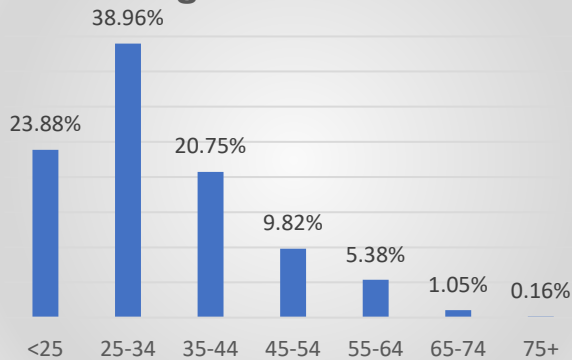

Sheriff's Daily Report

10/27/2021

Under the Custody of the Sheriff	
Total Male and Female	8,643
Jail Population	5,732
Community Corrections	2,911

Behind the Walls: Detainees that are physically housed under the Sheriff's custody 24 hours a day/7 days a week. This includes all populations listed on this chart - Divisional populations male & female, Outside Counties, Hospital, PRC, Women's Residential, & VRIC. Detainees in court-ordered treatment programs (PRC, Women's Residential, VRIC) are housed at CCDOC 24 hours a day/7 days week.

Sheriff's Daily Report

10/27/2021

CCSO Population Demographics

In Confinement

Community Corrections

Gender Distribution

Gender Distribution

Race Distribution

Race Distribution

Age Distribution

Age Distribution