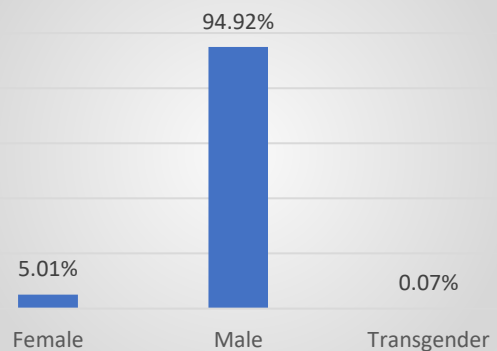

Sheriff's Daily Report

10/27/2021

Under the Custody of the Sheriff	
Total Male and Female	8,643
Jail Population	5,732
Community Corrections	2,911

Behind the Walls: Detainees that are physically housed under the Sheriff's custody 24 hours a day/7 days a week. This includes all populations listed on this chart - Divisional populations male & female, Outside Counties, Hospital, PRC, Women's Residential, & VRIC. Detainees in court-ordered treatment programs (PRC, Women's Residential, VRIC) are housed at CCDOC 24 hours a day/7 days week.

Sheriff's Daily Report

10/27/2021

CCSO Population Demographics

In Confinement

Community Corrections

Gender Distribution

Gender Distribution

Race Distribution

Race Distribution

Age Distribution

Age Distribution