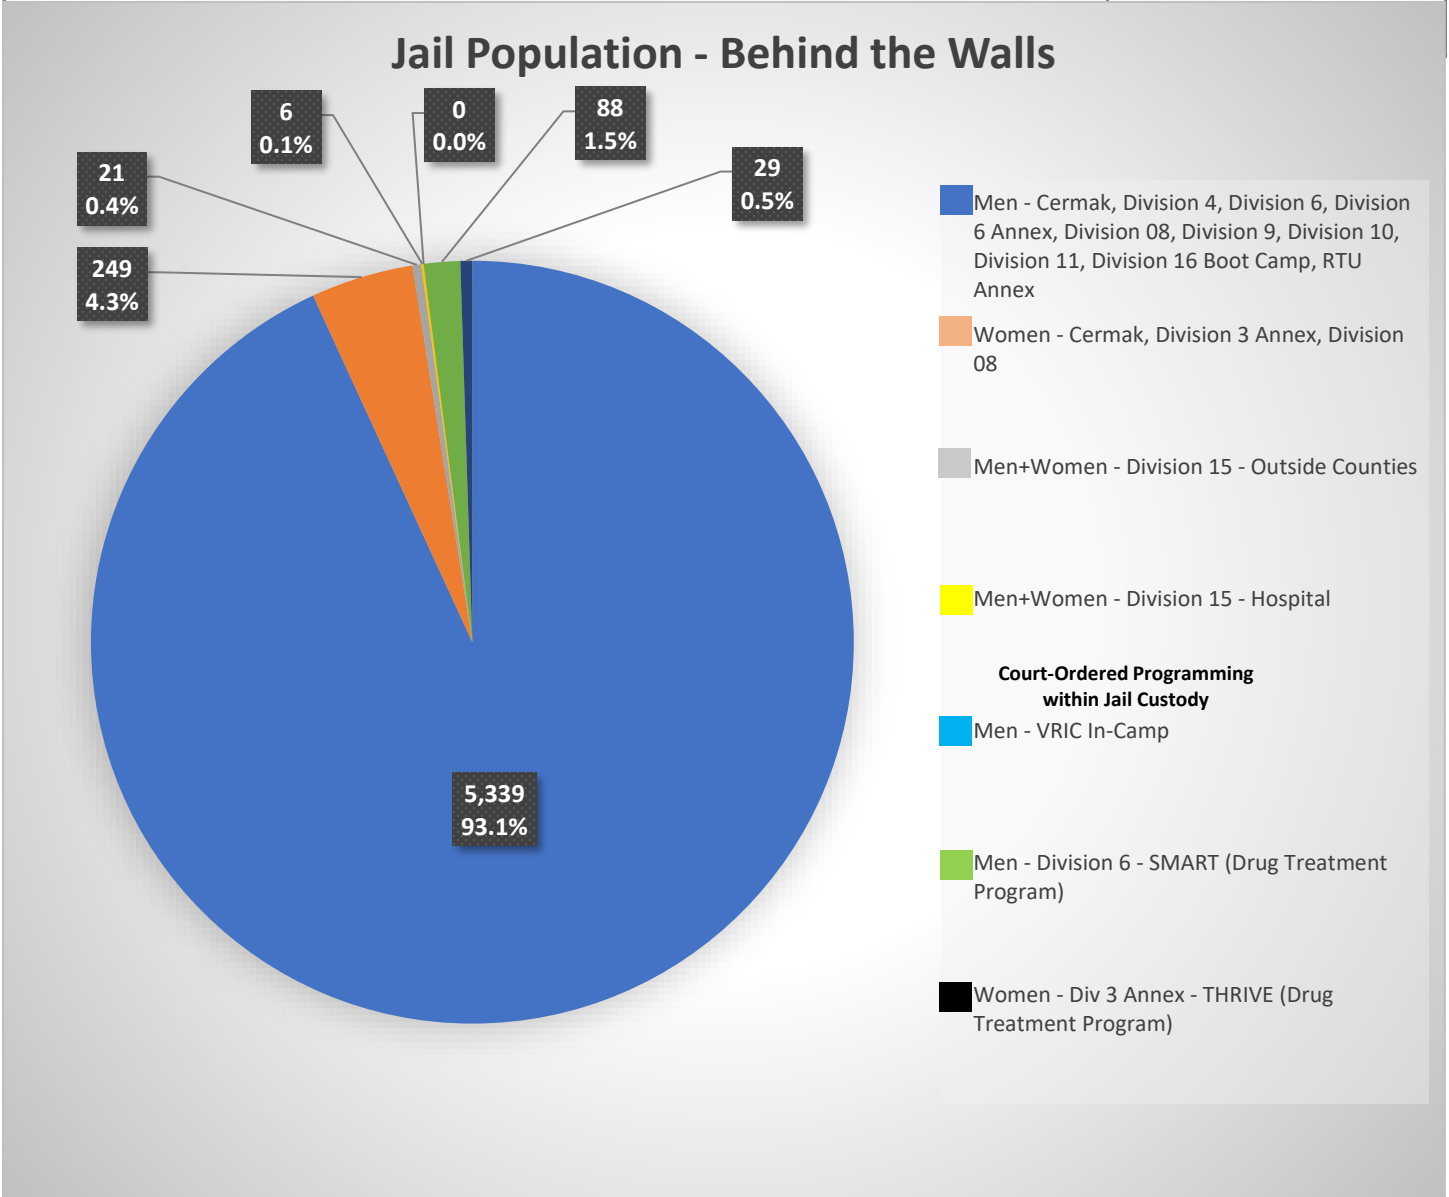

Sheriff's Daily Report

10/27/2021

Under the Custody of the Sheriff	
Total Male and Female	8,643
Jail Population	5,732
Community Corrections	2,911

Behind the Walls: Detainees that are physically housed under the Sheriff's custody 24 hours a day/7 days a week. This includes all populations listed on this chart - Divisional populations male & female, Outside Counties, Hospital, PRC, Women's Residential, & VRIC. Detainees in court-ordered treatment programs (PRC, Women's Residential, VRIC) are housed at CCDOC 24 hours a day/7 days week.

Sheriff's Daily Report

10/27/2021

CCSO Population Demographics

In Confinement

Community Corrections

Gender Distribution

Gender Distribution

Race Distribution

Race Distribution

Age Distribution

Age Distribution