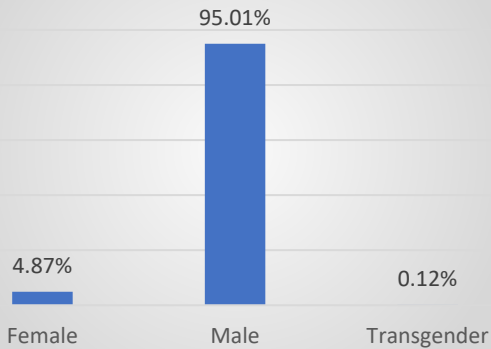

Sheriff's Daily Report

10/27/2021

Under the Custody of the Sheriff	
Total Male and Female	8,643
Jail Population	5,732
Community Corrections	2,911

Behind the Walls: Detainees that are physically housed under the Sheriff's custody 24 hours a day/7 days a week. This includes all populations listed on this chart - Divisional populations male & female, Outside Counties, Hospital, PRC, Women's Residential, & VRIC. Detainees in court-ordered treatment programs (PRC, Women's Residential, VRIC) are housed at CCDOC 24 hours a day/7 days week.

Sheriff's Daily Report

10/27/2021

CCSO Population Demographics

In Confinement

Community Corrections

Gender Distribution

Gender Distribution

Race Distribution

Race Distribution

Age Distribution

Age Distribution