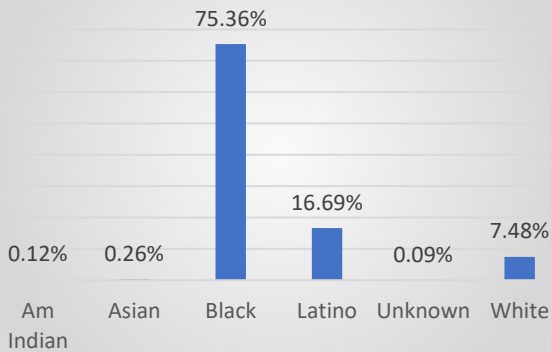

Sheriff's Daily Report

10/27/2021

Under the Custody of the Sheriff	
Total Male and Female	8,643
Jail Population	5,732
Community Corrections	2,911

Behind the Walls: Detainees that are physically housed under the Sheriff's custody 24 hours a day/7 days a week. This includes all populations listed on this chart - Divisional populations male & female, Outside Counties, Hospital, PRC, Women's Residential, & VRIC. Detainees in court-ordered treatment programs (PRC, Women's Residential, VRIC) are housed at CCDOC 24 hours a day/7 days week.

Sheriff's Daily Report

10/27/2021

CCSO Population Demographics

In Confinement

Community Corrections

Gender Distribution

Gender Distribution

Race Distribution

Race Distribution

Age Distribution

Age Distribution