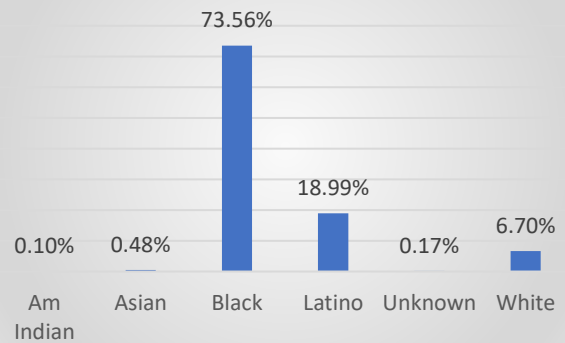

Sheriff's Daily Report

10/27/2021

Under the Custody of the Sheriff	
Total Male and Female	8,643
Jail Population	5,732
Community Corrections	2,911

Behind the Walls: Detainees that are physically housed under the Sheriff's custody 24 hours a day/7 days a week. This includes all populations listed on this chart - Divisional populations male & female, Outside Counties, Hospital, PRC, Women's Residential, & VRIC. Detainees in court-ordered treatment programs (PRC, Women's Residential, VRIC) are housed at CCDOC 24 hours a day/7 days week.

Sheriff's Daily Report

10/27/2021

CCSO Population Demographics

In Confinement

Community Corrections

Gender Distribution

Gender Distribution

Race Distribution

Race Distribution

Age Distribution

Age Distribution