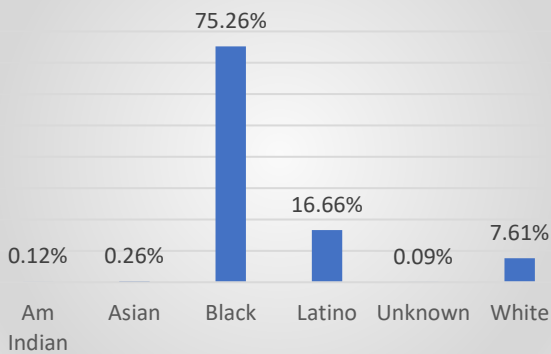

Sheriff's Daily Report

10/26/2021

Under the Custody of the Sheriff	
Total Male and Female	8,682
Jail Population	5,764
Community Corrections	2,918

Jail Population - Behind the Walls

Behind the Walls: Detainees that are physically housed under the Sheriff's custody 24 hours a day/7 days a week. This includes all populations listed on this chart - Divisional populations male & female, Outside Counties, Hospital, PRC, Women's Residential, & VRIC. Detainees in court-ordered treatment programs (PRC, Women's Residential, VRIC) are housed at CCDOC 24 hours a day/7 days week.

Sheriff's Daily Report

10/26/2021

CCSO Population Demographics

In Confinement

Community Corrections

Gender Distribution

Gender Distribution

Race Distribution

Race Distribution

Age Distribution

Age Distribution