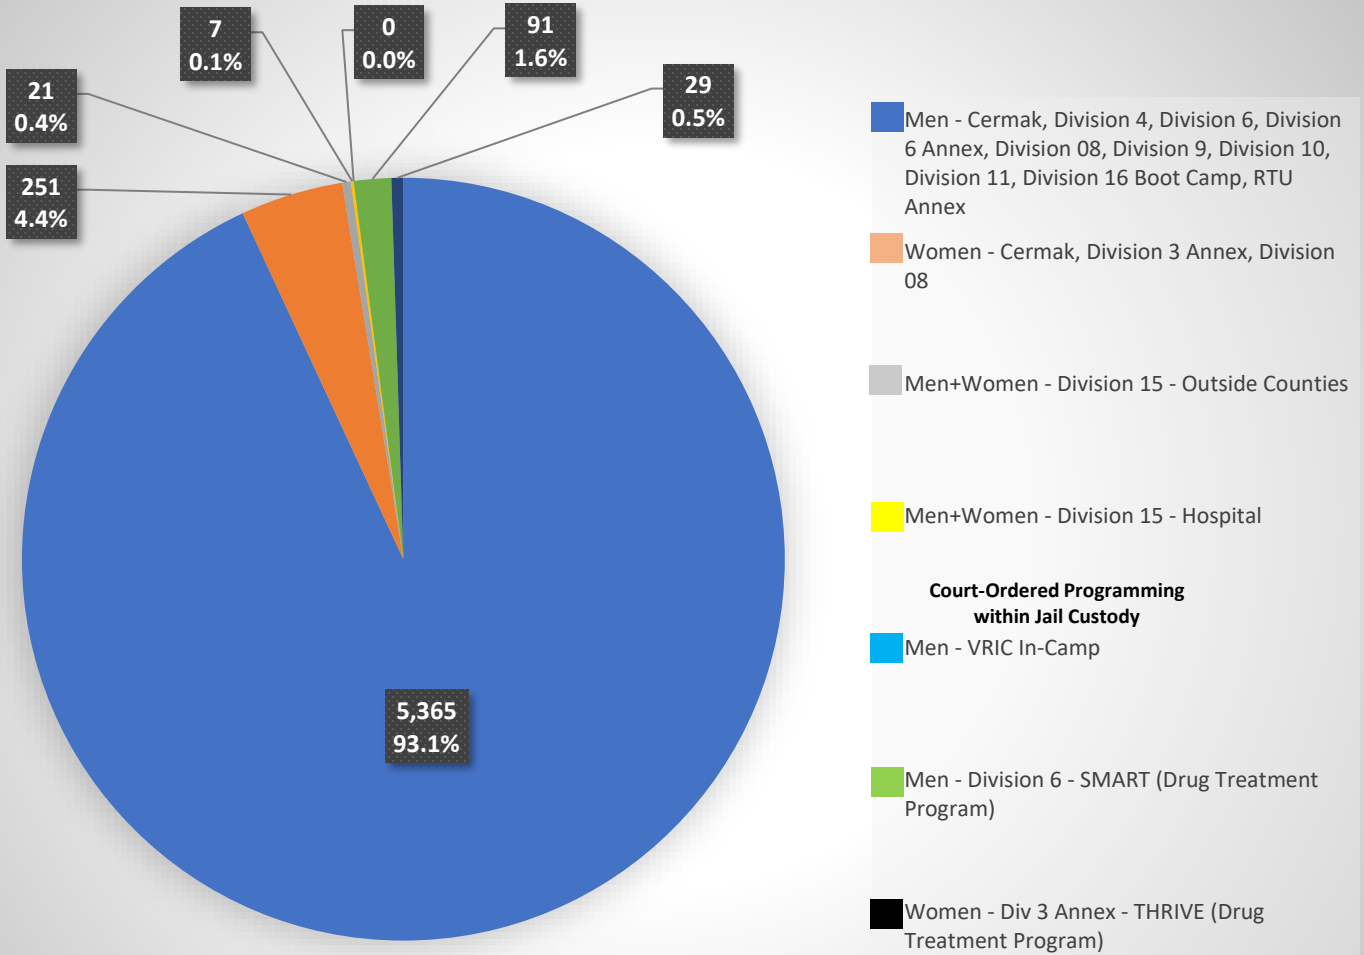

Sheriff's Daily Report

10/26/2021

Under the Custody of the Sheriff	
Total Male and Female	8,682
Jail Population	5,764
Community Corrections	2,918

Jail Population - Behind the Walls

Behind the Walls: Detainees that are physically housed under the Sheriff's custody 24 hours a day/7 days a week. This includes all populations listed on this chart - Divisional populations male & female, Outside Counties, Hospital, PRC, Women's Residential, & VRIC. Detainees in court-ordered treatment programs (PRC, Women's Residential, VRIC) are housed at CCDOC 24 hours a day/7 days week.

Sheriff's Daily Report

10/26/2021

CCSO Population Demographics

In Confinement

Community Corrections

Gender Distribution

Gender Distribution

Race Distribution

Race Distribution

Age Distribution

Age Distribution