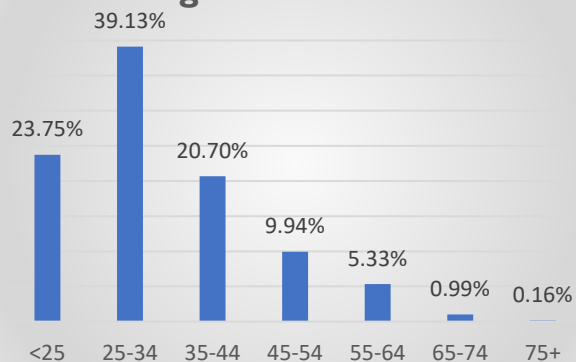

Sheriff's Daily Report

10/26/2021

Under the Custody of the Sheriff	
Total Male and Female	8,682
Jail Population	5,764
Community Corrections	2,918

Jail Population - Behind the Walls

Behind the Walls: Detainees that are physically housed under the Sheriff's custody 24 hours a day/7 days a week. This includes all populations listed on this chart - Divisional populations male & female, Outside Counties, Hospital, PRC, Women's Residential, & VRIC. Detainees in court-ordered treatment programs (PRC, Women's Residential, VRIC) are housed at CCDOC 24 hours a day/7 days week.

Sheriff's Daily Report

10/26/2021

CCSO Population Demographics

In Confinement

Community Corrections

Gender Distribution

Gender Distribution

Race Distribution

Race Distribution

Age Distribution

Age Distribution