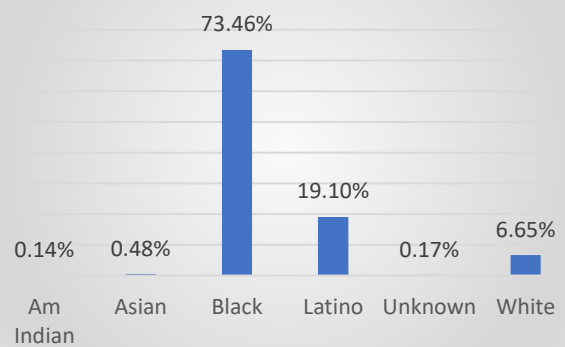

Sheriff's Daily Report

10/26/2021

Under the Custody of the Sheriff	
Total Male and Female	8,682
Jail Population	5,764
Community Corrections	2,918

Jail Population - Behind the Walls

Behind the Walls: Detainees that are physically housed under the Sheriff's custody 24 hours a day/7 days a week. This includes all populations listed on this chart - Divisional populations male & female, Outside Counties, Hospital, PRC, Women's Residential, & VRIC. Detainees in court-ordered treatment programs (PRC, Women's Residential, VRIC) are housed at CCDOC 24 hours a day/7 days week.

Sheriff's Daily Report

10/26/2021

CCSO Population Demographics

In Confinement

Community Corrections

Gender Distribution

Gender Distribution

Race Distribution

Race Distribution

Age Distribution

Age Distribution