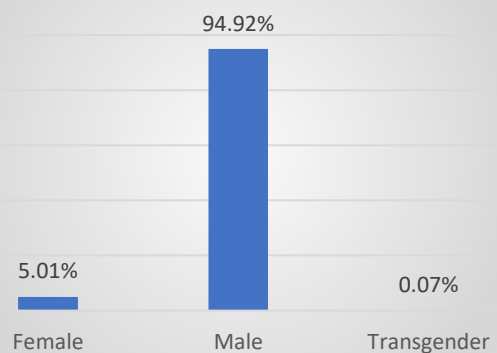

Sheriff's Daily Report

10/26/2021

Under the Custody of the Sheriff	
Total Male and Female	8,682
Jail Population	5,764
Community Corrections	2,918

Jail Population - Behind the Walls

Behind the Walls: Detainees that are physically housed under the Sheriff's custody 24 hours a day/7 days a week. This includes all populations listed on this chart - Divisional populations male & female, Outside Counties, Hospital, PRC, Women's Residential, & VRIC. Detainees in court-ordered treatment programs (PRC, Women's Residential, VRIC) are housed at CCDOC 24 hours a day/7 days week.

Sheriff's Daily Report

10/26/2021

CCSO Population Demographics

In Confinement

Community Corrections

Gender Distribution

Gender Distribution

Race Distribution

Race Distribution

Age Distribution

Age Distribution