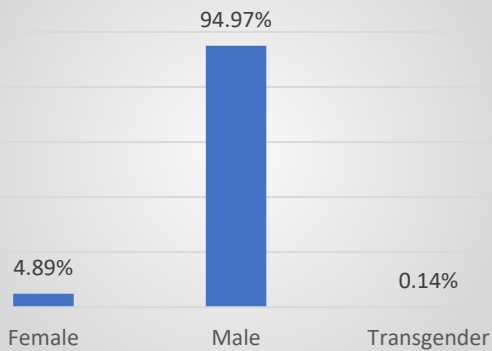

Sheriff's Daily Report

10/26/2021

Under the Custody of the Sheriff	
Total Male and Female	8,682
Jail Population	5,764
Community Corrections	2,918

Jail Population - Behind the Walls

Behind the Walls: Detainees that are physically housed under the Sheriff's custody 24 hours a day/7 days a week. This includes all populations listed on this chart - Divisional populations male & female, Outside Counties, Hospital, PRC, Women's Residential, & VRIC. Detainees in court-ordered treatment programs (PRC, Women's Residential, VRIC) are housed at CCDOC 24 hours a day/7 days week.

Sheriff's Daily Report

10/26/2021

CCSO Population Demographics

In Confinement

Community Corrections

Gender Distribution

Gender Distribution

Race Distribution

Race Distribution

Age Distribution

Age Distribution