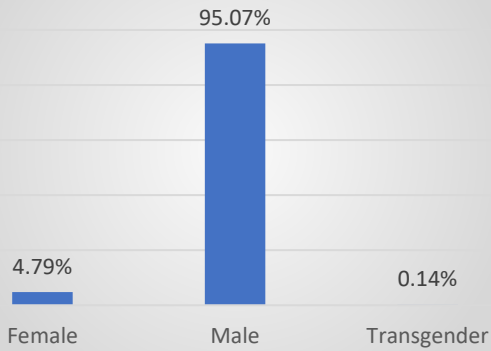

CCSO Population Demographics

In Confinement

Gender Distribution