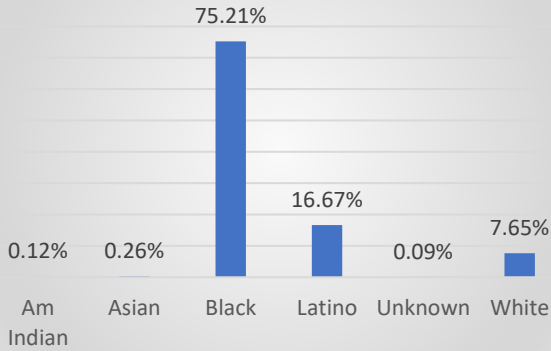

Sheriff's Daily Report

10/24/2021

Under the Custody of the Sheriff	
Total Male and Female	8,672
Jail Population	5,744
Community Corrections	2,928

Jail Population - Behind the Walls

Behind the Walls: Detainees that are physically housed under the Sheriff's custody 24 hours a day/7 days a week. This includes all populations listed on this chart - Divisional populations male & female, Outside Counties, Hospital, PRC, Women's Residential, & VRIC. Detainees in court-ordered treatment programs (PRC, Women's Residential, VRIC) are housed at CCDOC 24 hours a day/7 days week.

Sheriff's Daily Report

10/24/2021

CCSO Population Demographics

In Confinement

Gender Distribution

Race Distribution

Age Distribution

Community Corrections

Gender Distribution

Race Distribution

Age Distribution