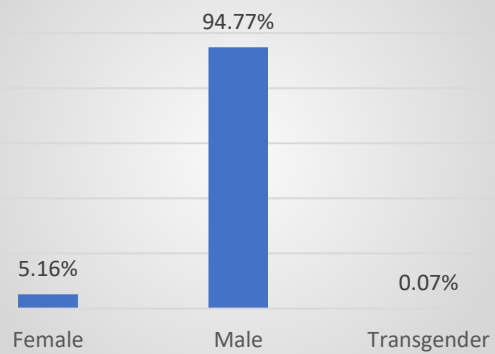

Sheriff's Daily Report

10/24/2021

Under the Custody of the Sheriff	
Total Male and Female	8,672
Jail Population	5,744
Community Corrections	2,928

Jail Population - Behind the Walls

Behind the Walls: Detainees that are physically housed under the Sheriff's custody 24 hours a day/7 days a week. This includes all populations listed on this chart - Divisional populations male & female, Outside Counties, Hospital, PRC, Women's Residential, & VRIC. Detainees in court-ordered treatment programs (PRC, Women's Residential, VRIC) are housed at CCDOC 24 hours a day/7 days week.

Sheriff's Daily Report

10/24/2021

CCSO Population Demographics

In Confinement

Gender Distribution

Race Distribution

Age Distribution

Community Corrections

Gender Distribution

Race Distribution

Age Distribution