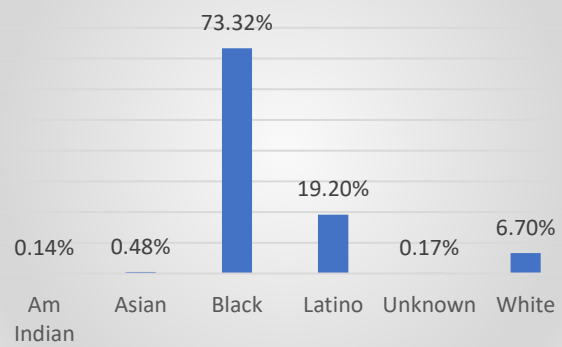

Sheriff's Daily Report

10/24/2021

Under the Custody of the Sheriff	
Total Male and Female	8,672
Jail Population	5,744
Community Corrections	2,928

Jail Population - Behind the Walls

Behind the Walls: Detainees that are physically housed under the Sheriff's custody 24 hours a day/7 days a week. This includes all populations listed on this chart - Divisional populations male & female, Outside Counties, Hospital, PRC, Women's Residential, & VRIC. Detainees in court-ordered treatment programs (PRC, Women's Residential, VRIC) are housed at CCDOC 24 hours a day/7 days week.

Sheriff's Daily Report

10/24/2021

CCSO Population Demographics

In Confinement

Gender Distribution

Race Distribution

Age Distribution

Community Corrections

Gender Distribution

Race Distribution

Age Distribution