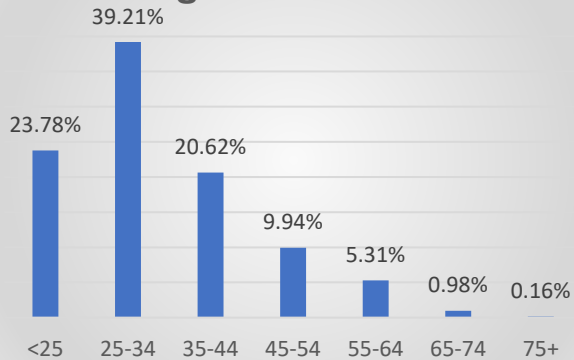

Sheriff's Daily Report

10/24/2021

Under the Custody of the Sheriff	
Total Male and Female	8,672
Jail Population	5,744
Community Corrections	2,928

Jail Population - Behind the Walls

Behind the Walls: Detainees that are physically housed under the Sheriff's custody 24 hours a day/7 days a week. This includes all populations listed on this chart - Divisional populations male & female, Outside Counties, Hospital, PRC, Women's Residential, & VRIC. Detainees in court-ordered treatment programs (PRC, Women's Residential, VRIC) are housed at CCDOC 24 hours a day/7 days week.

Sheriff's Daily Report

10/24/2021

CCSO Population Demographics

In Confinement

Gender Distribution

Race Distribution

Age Distribution

Community Corrections

Gender Distribution

Race Distribution

Age Distribution