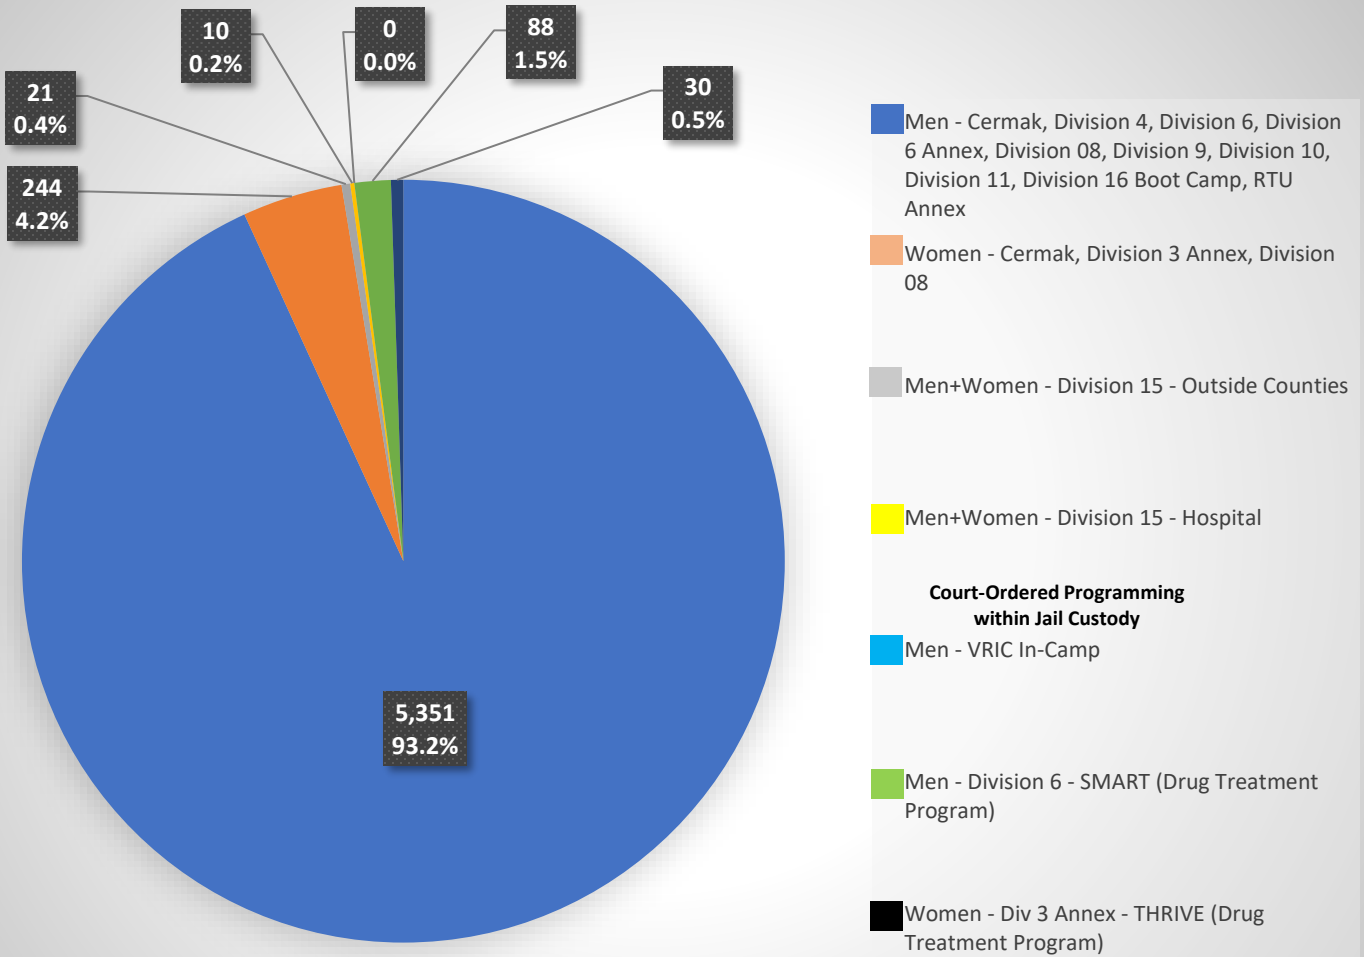

Sheriff's Daily Report

10/24/2021

Under the Custody of the Sheriff	
Total Male and Female	8,672
Jail Population	5,744
Community Corrections	2,928

Jail Population - Behind the Walls

Behind the Walls: Detainees that are physically housed under the Sheriff's custody 24 hours a day/7 days a week. This includes all populations listed on this chart - Divisional populations male & female, Outside Counties, Hospital, PRC, Women's Residential, & VRIC. Detainees in court-ordered treatment programs (PRC, Women's Residential, VRIC) are housed at CCDOC 24 hours a day/7 days week.

Sheriff's Daily Report

10/24/2021

CCSO Population Demographics

In Confinement

Gender Distribution

Race Distribution

Age Distribution

Community Corrections

Gender Distribution

Race Distribution

Age Distribution