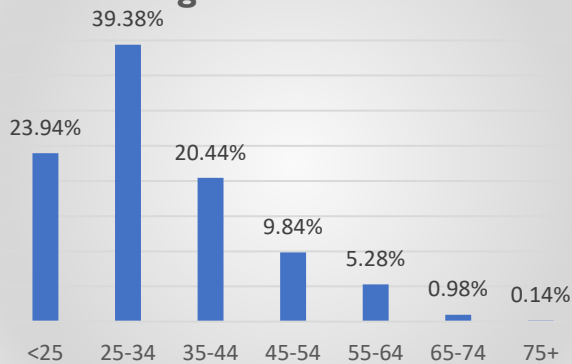

Sheriff's Daily Report

10/21/2021

Under the Custody of the Sheriff	
Total Male and Female	8,640
Jail Population	5,722
Community Corrections	2,918

Jail Population - Behind the Walls

Behind the Walls: Detainees that are physically housed under the Sheriff's custody 24 hours a day/7 days a week. This includes all populations listed on this chart - Divisional populations male & female, Outside Counties, Hospital, PRC, Women's Residential, & VRIC. Detainees in court-ordered treatment programs (PRC, Women's Residential, VRIC) are housed at CCDOC 24 hours a day/7 days week.

Sheriff's Daily Report

10/21/2021

CCSO Population Demographics

In Confinement

Gender Distribution

Race Distribution

Age Distribution

Community Corrections

Gender Distribution

Race Distribution

Age Distribution