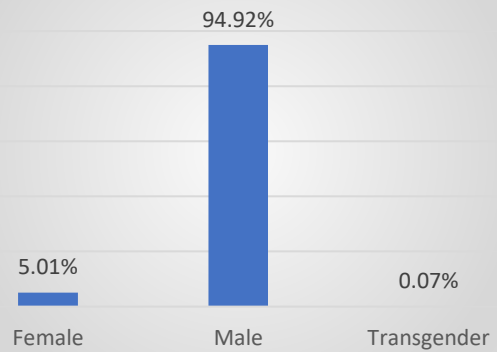

Sheriff's Daily Report

10/21/2021

Under the Custody of the Sheriff	
Total Male and Female	8,640
Jail Population	5,722
Community Corrections	2,918

Jail Population - Behind the Walls

Behind the Walls: Detainees that are physically housed under the Sheriff's custody 24 hours a day/7 days a week. This includes all populations listed on this chart - Divisional populations male & female, Outside Counties, Hospital, PRC, Women's Residential, & VRIC. Detainees in court-ordered treatment programs (PRC, Women's Residential, VRIC) are housed at CCDOC 24 hours a day/7 days week.

Sheriff's Daily Report

10/21/2021

CCSO Population Demographics

In Confinement

Gender Distribution

Race Distribution

Age Distribution

Community Corrections

Gender Distribution

Race Distribution

Age Distribution