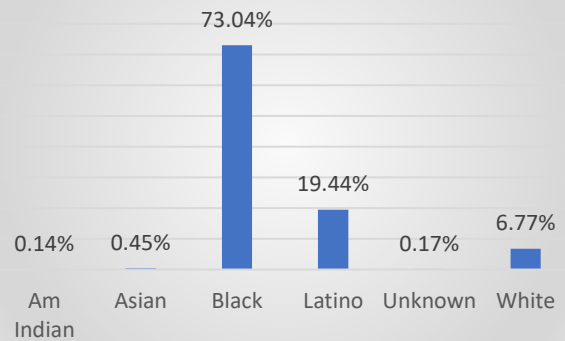

Sheriff's Daily Report

10/21/2021

Under the Custody of the Sheriff	
Total Male and Female	8,640
Jail Population	5,722
Community Corrections	2,918

Jail Population - Behind the Walls

Behind the Walls: Detainees that are physically housed under the Sheriff's custody 24 hours a day/7 days a week. This includes all populations listed on this chart - Divisional populations male & female, Outside Counties, Hospital, PRC, Women's Residential, & VRIC. Detainees in court-ordered treatment programs (PRC, Women's Residential, VRIC) are housed at CCDOC 24 hours a day/7 days week.

Sheriff's Daily Report

10/21/2021

CCSO Population Demographics

In Confinement

Gender Distribution

Race Distribution

Age Distribution

Community Corrections

Gender Distribution

Race Distribution

Age Distribution