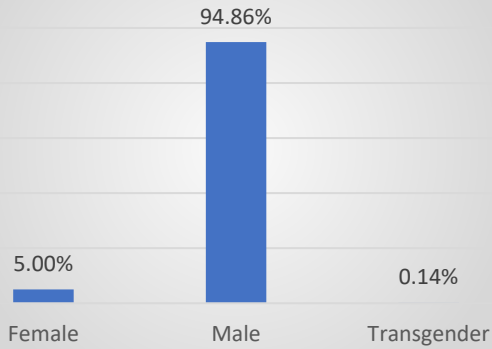

CCSO Population Demographics

In Confinement

Gender Distribution