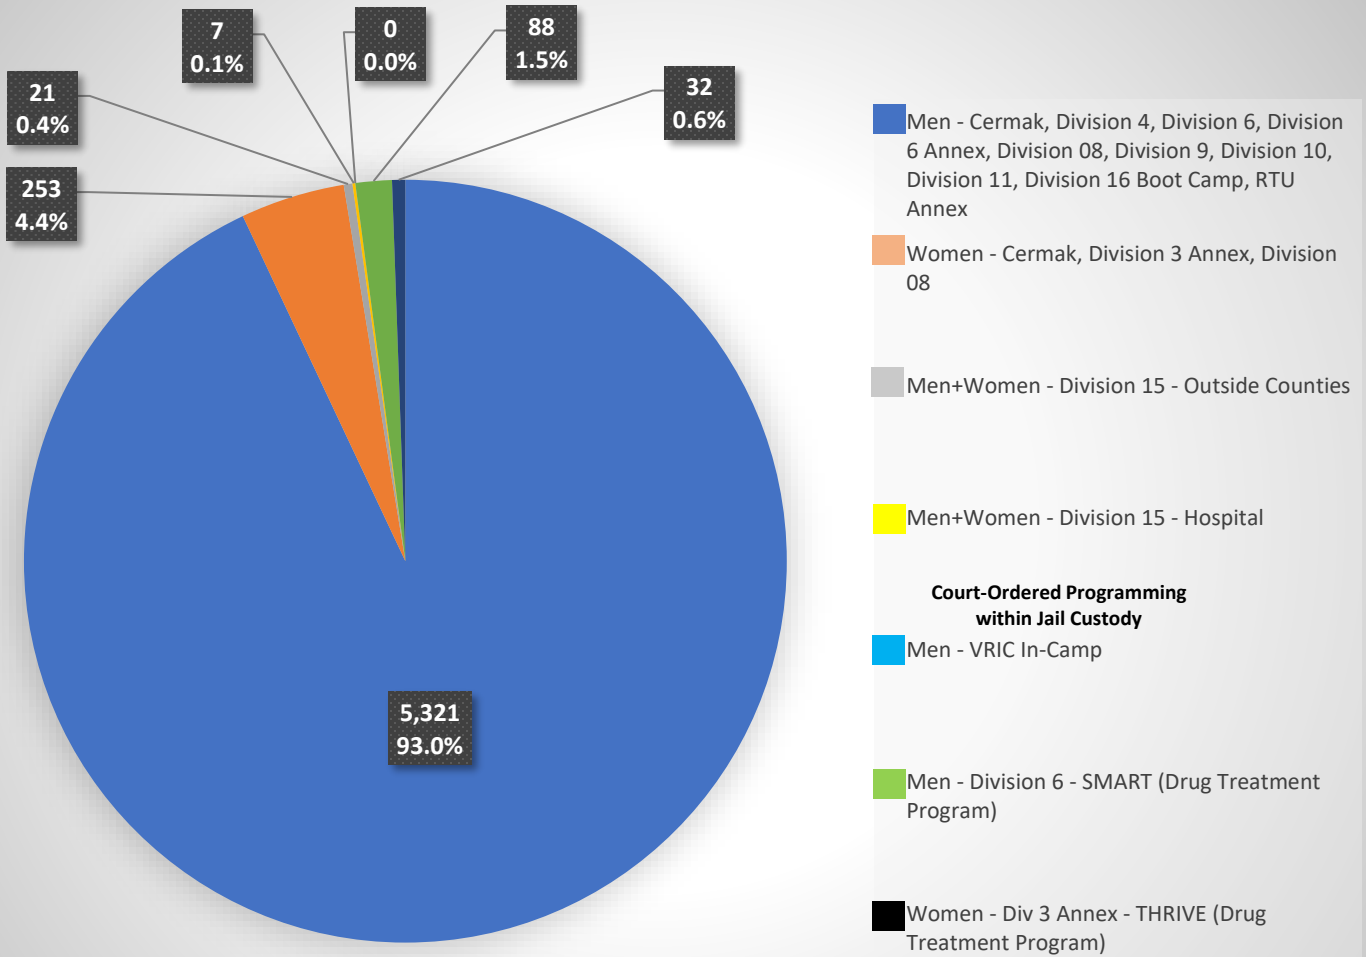

Sheriff's Daily Report

10/21/2021

Under the Custody of the Sheriff	
Total Male and Female	8,640
Jail Population	5,722
Community Corrections	2,918

Jail Population - Behind the Walls

Behind the Walls: Detainees that are physically housed under the Sheriff's custody 24 hours a day/7 days a week. This includes all populations listed on this chart - Divisional populations male & female, Outside Counties, Hospital, PRC, Women's Residential, & VRIC. Detainees in court-ordered treatment programs (PRC, Women's Residential, VRIC) are housed at CCDOC 24 hours a day/7 days week.

Sheriff's Daily Report

10/21/2021

CCSO Population Demographics

In Confinement

Gender Distribution

Race Distribution

Age Distribution

Community Corrections

Gender Distribution

Race Distribution

Age Distribution