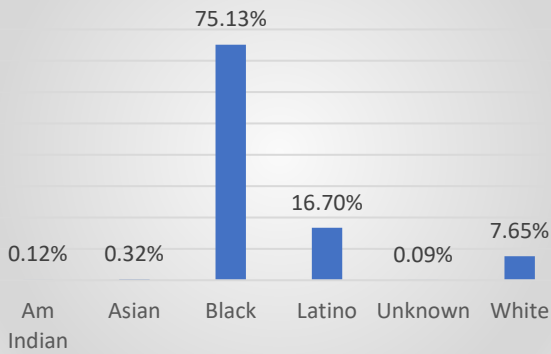

Sheriff's Daily Report

10/21/2021

Under the Custody of the Sheriff	
Total Male and Female	8,640
Jail Population	5,722
Community Corrections	2,918

Jail Population - Behind the Walls

Behind the Walls: Detainees that are physically housed under the Sheriff's custody 24 hours a day/7 days a week. This includes all populations listed on this chart - Divisional populations male & female, Outside Counties, Hospital, PRC, Women's Residential, & VRIC. Detainees in court-ordered treatment programs (PRC, Women's Residential, VRIC) are housed at CCDOC 24 hours a day/7 days week.

Sheriff's Daily Report

10/21/2021

CCSO Population Demographics

In Confinement

Gender Distribution

Race Distribution

Age Distribution

Community Corrections

Gender Distribution

Race Distribution

Age Distribution