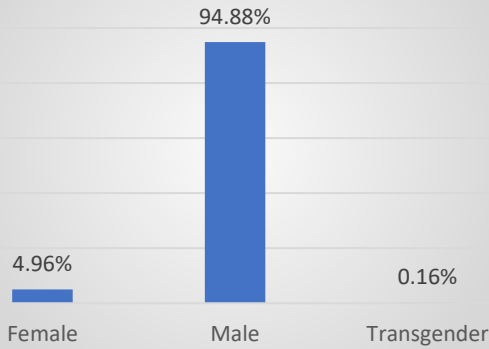

CCSO Population Demographics

In Confinement

Gender Distribution