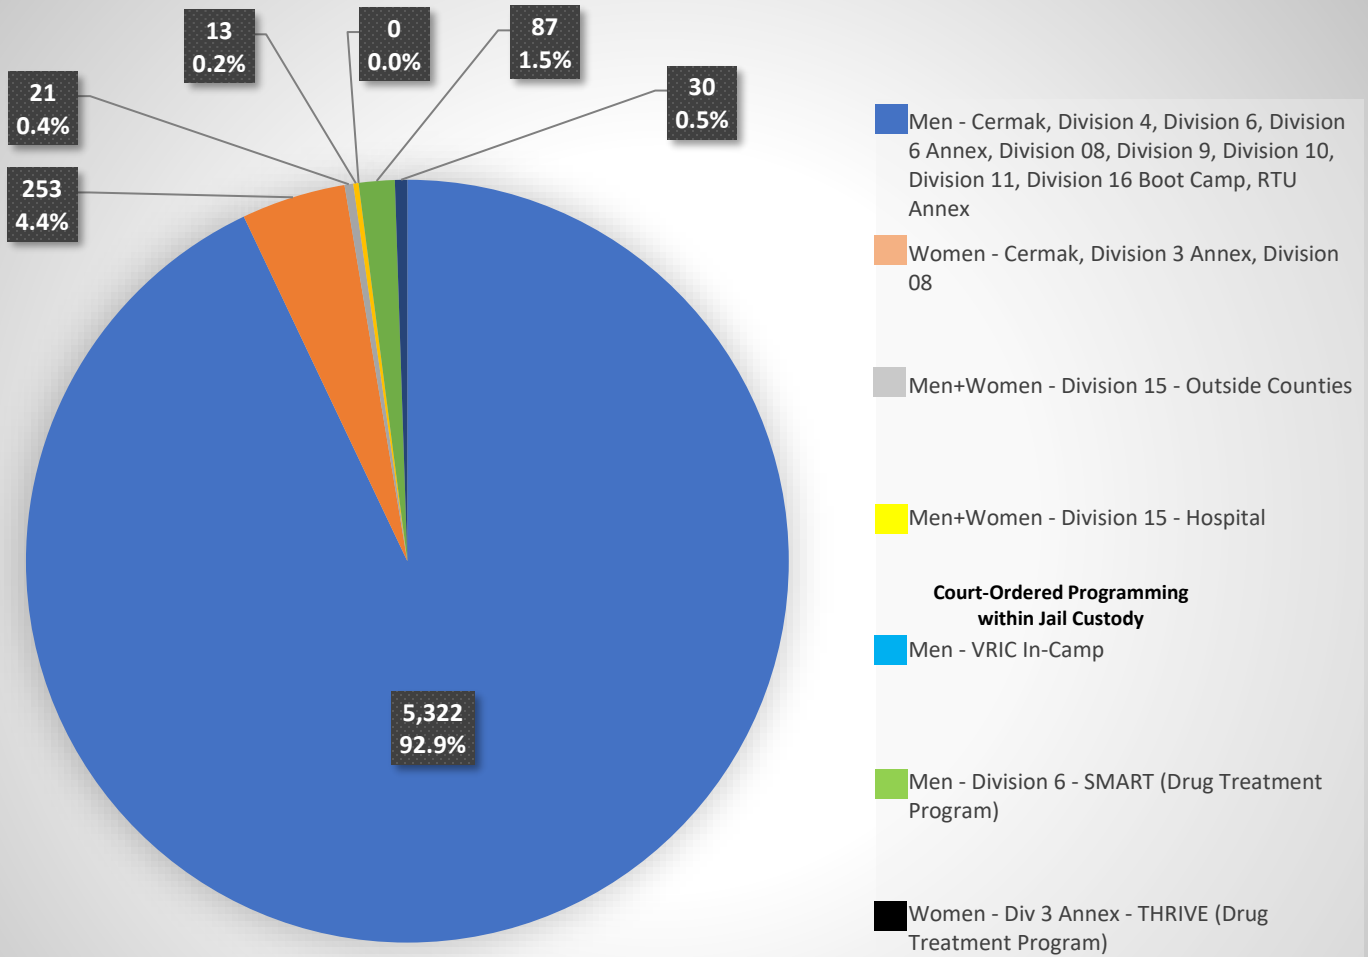

## 10/17/2021

Under the Custody of the Sheriff	
Total Male and Female	<b>8,678</b>
Jail Population	5,726
Community Corrections	2,952

### Jail Population - Behind the Walls

Behind the Walls: Detainees that are physically housed under the Sheriff's custody 24 hours a day/7 days a week. This includes all populations listed on this chart - Divisional populations male & female, Outside Counties, Hospital, PRC, Women's Residential, & VRIC. Detainees in court-ordered treatment programs (PRC, Women's Residential, VRIC) are housed at CCDOC 24 hours a day/7 days week.

#### Race Distribution

#### Age Distribution