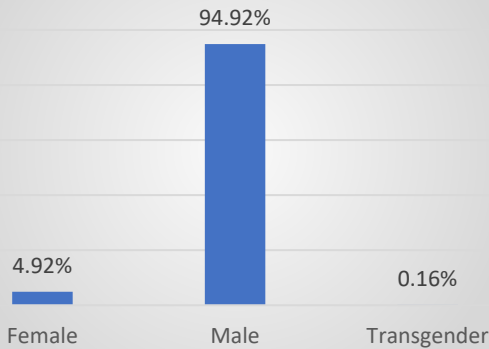

Sheriff's Daily Report

10/8/2021

CCSO Population Demographics

In Confinement

Gender Distribution