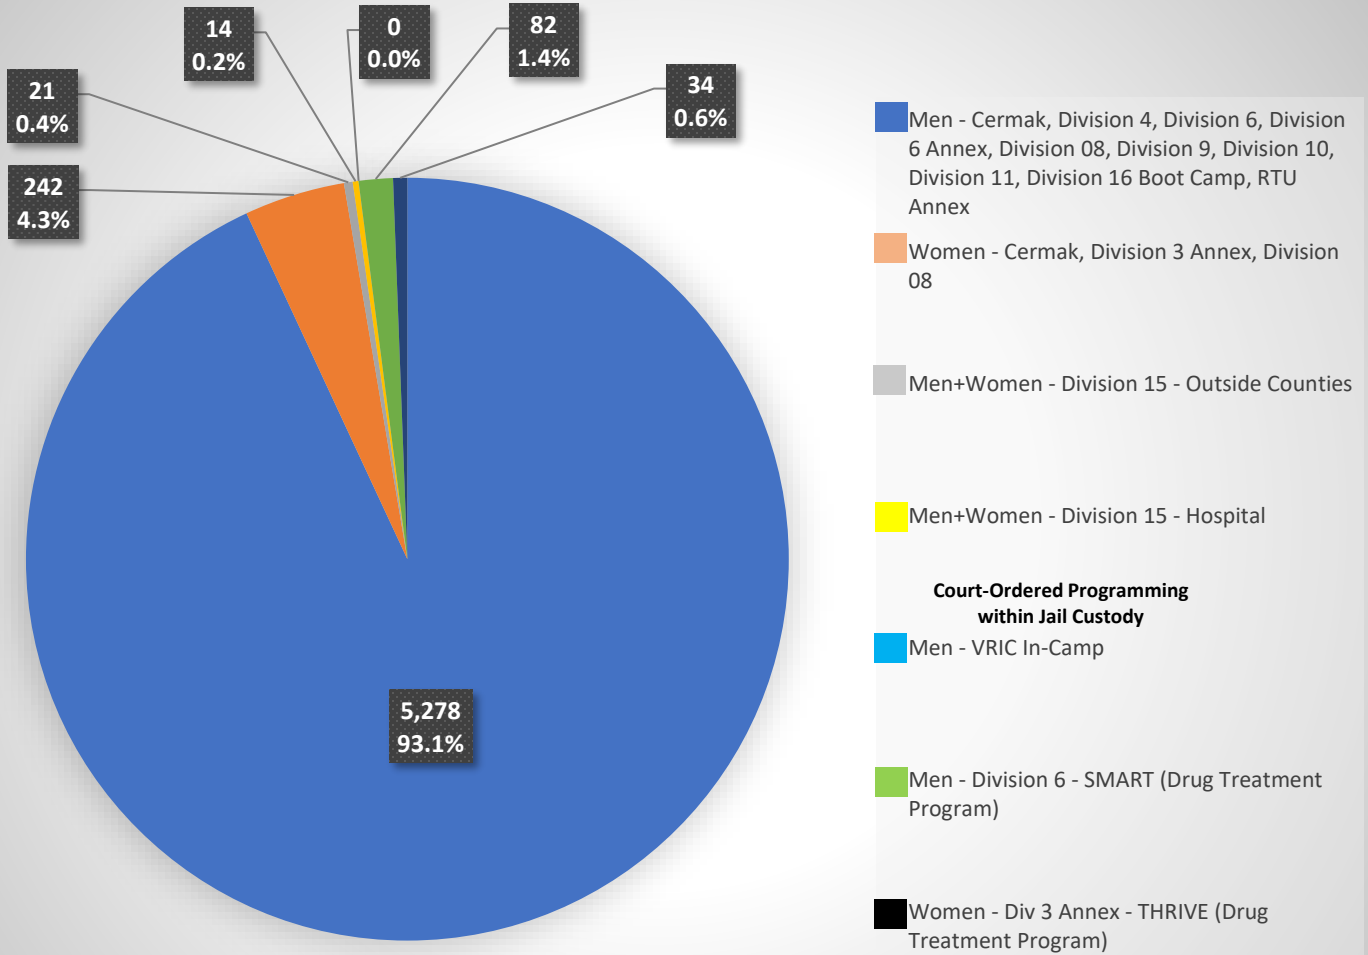

## 10/8/2021

Under the Custody of the Sheriff	
<b>Total Male and Female</b>	<b>8,621</b>
Jail Population	5,671
Community Corrections	2,950

### Jail Population - Behind the Walls

Behind the Walls: Detainees that are physically housed under the Sheriff's custody 24 hours a day/7 days a week. This includes all populations listed on this chart - Divisional populations male & female, Outside Counties, Hospital, PRC, Women's Residential, & VRIC. Detainees in court-ordered treatment programs (PRC, Women's Residential, VRIC) are housed at CCDOC 24 hours a day/7 days week.

#### Race Distribution

#### Age Distribution