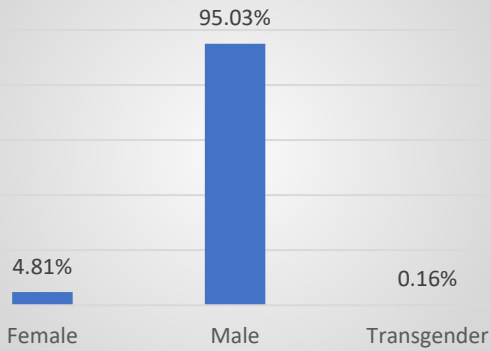

CCSO Population Demographics

In Confinement

Gender Distribution