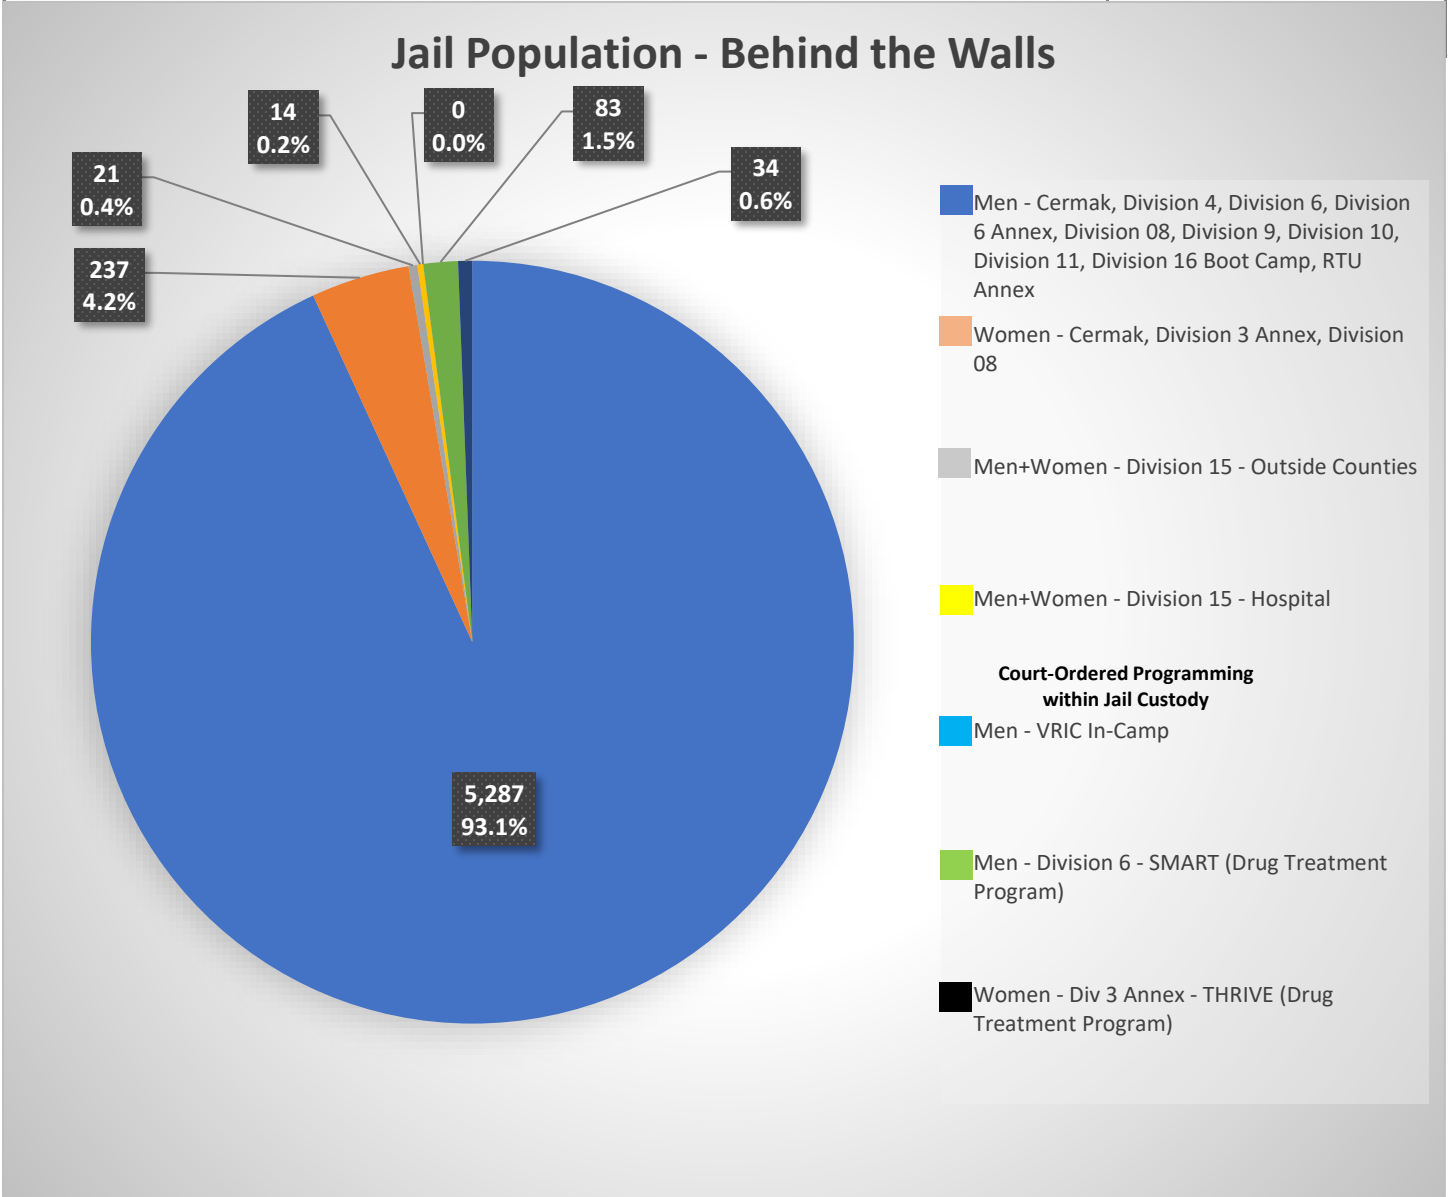

# Sheriff's Daily Report

## 10/7/2021

Under the Custody of the Sheriff	
<b>Total Male and Female</b>	<b>8,641</b>
Jail Population	5,676
Community Corrections	2,965

Behind the Walls: Detainees that are physically housed under the Sheriff's custody 24 hours a day/7 days a week. This includes all populations listed on this chart - Divisional populations male & female, Outside Counties, Hospital, PRC, Women's Residential, & VRIC. Detainees in court-ordered treatment programs (PRC, Women's Residential, VRIC) are housed at CCDOC 24 hours a day/7 days week.

#### Race Distribution

#### Age Distribution