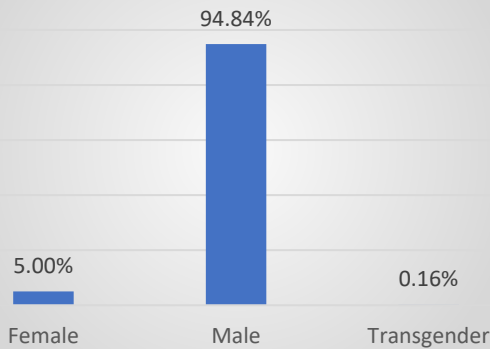

Sheriff's Daily Report

9/28/2021

CCSO Population Demographics

In Confinement

Gender Distribution