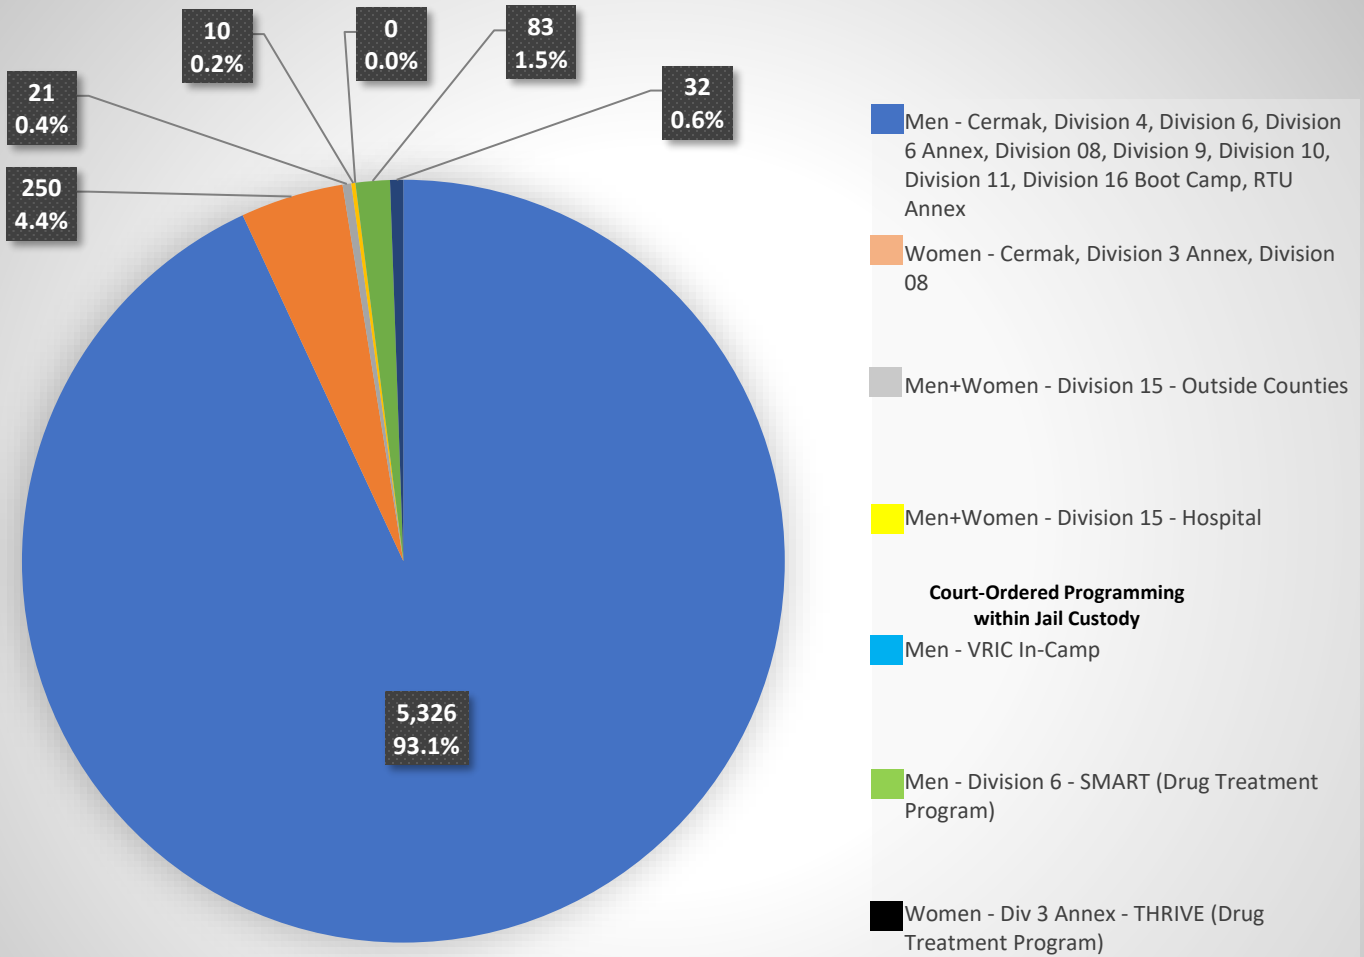

# Sheriff's Daily Report

9/28/2021

Under the Custody of the Sheriff	
<b>Total Male and Female</b>	<b>8,765</b>
Jail Population	5,722
Community Corrections	3,043

## Jail Population - Behind the Walls

Behind the Walls: Detainees that are physically housed under the Sheriff's custody 24 hours a day/7 days a week. This includes all populations listed on this chart - Divisional populations male & female, Outside Counties, Hospital, PRC, Women's Residential, & VRIC. Detainees in court-ordered treatment programs (PRC, Women's Residential, VRIC) are housed at CCDOC 24 hours a day/7 days week.

#### Race Distribution

#### Age Distribution