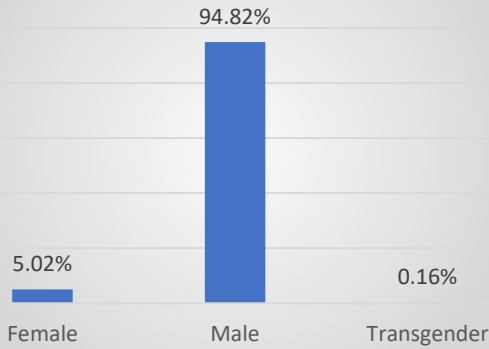

CCSO Population Demographics

In Confinement

Gender Distribution