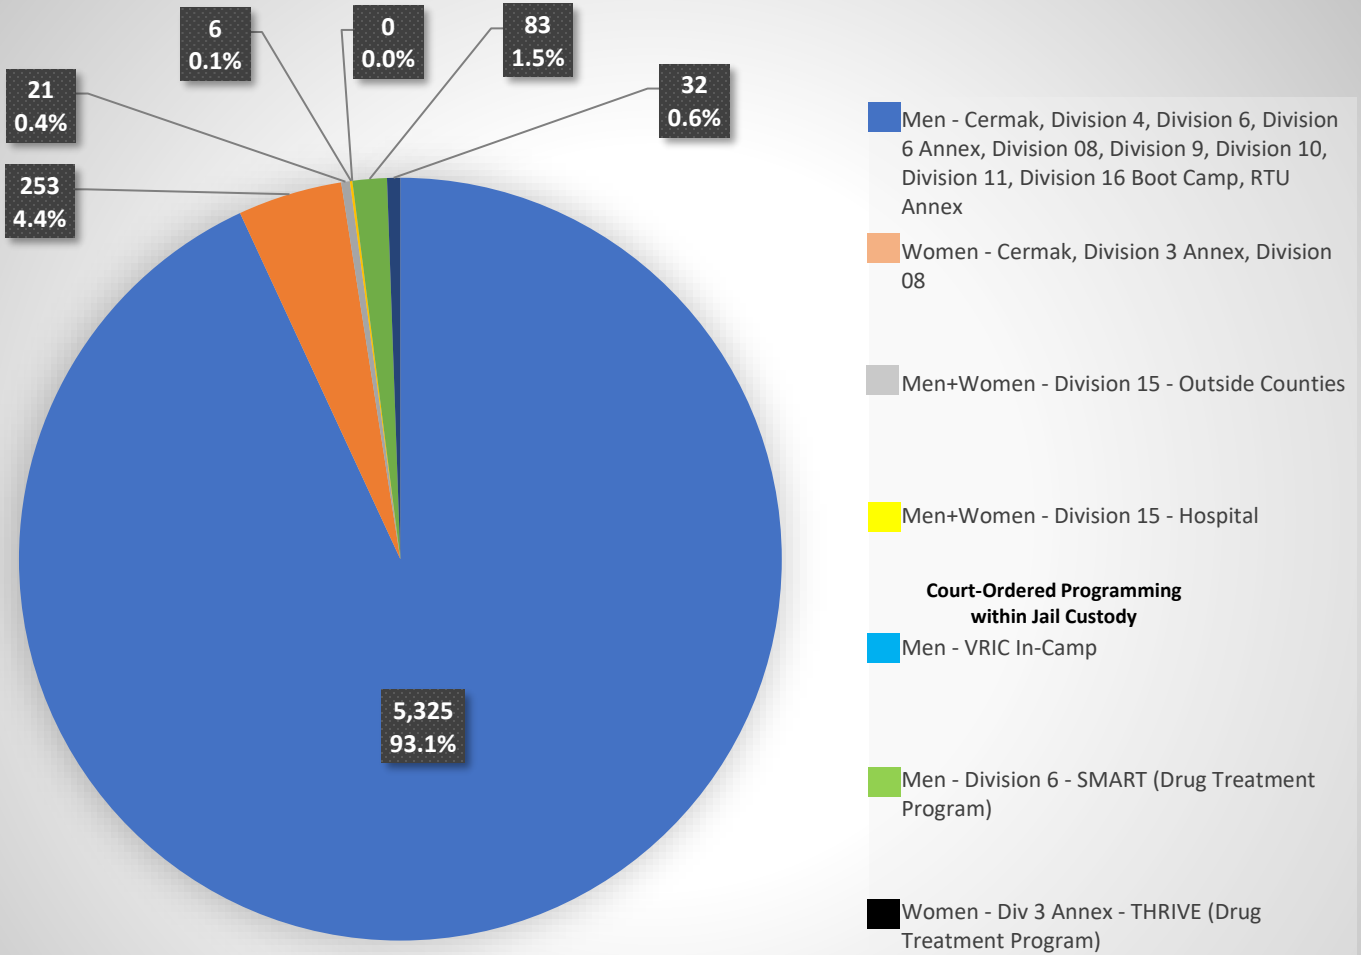

# Sheriff's Daily Report

9/26/2021

Under the Custody of the Sheriff	
Total Male and Female	8,767
Jail Population	5,720
Community Corrections	3,047

## Jail Population - Behind the Walls

Behind the Walls: Detainees that are physically housed under the Sheriff's custody 24 hours a day/7 days a week. This includes all populations listed on this chart - Divisional populations male & female, Outside Counties, Hospital, PRC, Women's Residential, & VRIC. Detainees in court-ordered treatment programs (PRC, Women's Residential, VRIC) are housed at CCDOC 24 hours a day/7 days week.

#### Race Distribution

#### Age Distribution