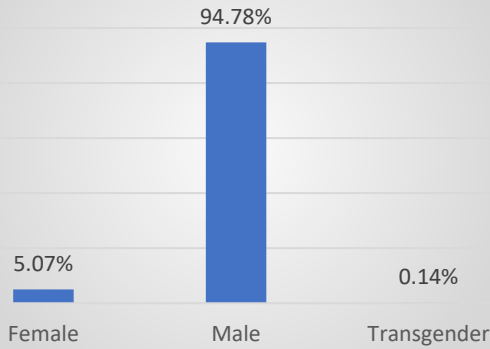

Sheriff's Daily Report

9/24/2021

CCSO Population Demographics

In Confinement

Gender Distribution