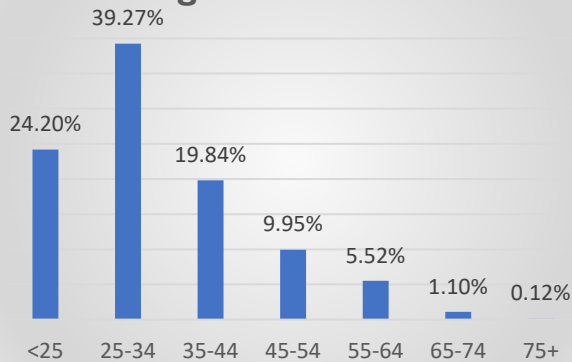

Sheriff's Daily Report

9/24/2021

Under the Custody of the Sheriff	
Total Male and Female	8,708
Jail Population	5,657
Community Corrections	3,051

Behind the Walls: Detainees that are physically housed under the Sheriff's custody 24 hours a day/7 days a week. This includes all populations listed on this chart - Divisional populations male & female, Outside Counties, Hospital, PRC, Women's Residential, & VRIC. Detainees in court-ordered treatment programs (PRC, Women's Residential, VRIC) are housed at CCDOC 24 hours a day/7 days week.

Sheriff's Daily Report

9/24/2021

CCSO Population Demographics

In Confinement

Gender Distribution

Race Distribution

Age Distribution

Community Corrections

Gender Distribution

Race Distribution

Age Distribution