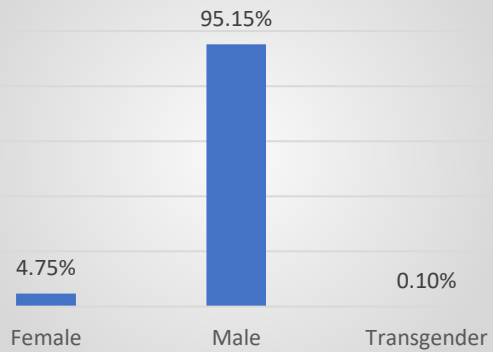

Sheriff's Daily Report

9/24/2021

Under the Custody of the Sheriff	
Total Male and Female	8,708
Jail Population	5,657
Community Corrections	3,051

Behind the Walls: Detainees that are physically housed under the Sheriff's custody 24 hours a day/7 days a week. This includes all populations listed on this chart - Divisional populations male & female, Outside Counties, Hospital, PRC, Women's Residential, & VRIC. Detainees in court-ordered treatment programs (PRC, Women's Residential, VRIC) are housed at CCDOC 24 hours a day/7 days week.

Sheriff's Daily Report

9/24/2021

CCSO Population Demographics

In Confinement

Gender Distribution

Race Distribution

Age Distribution

Community Corrections

Gender Distribution

Race Distribution

Age Distribution