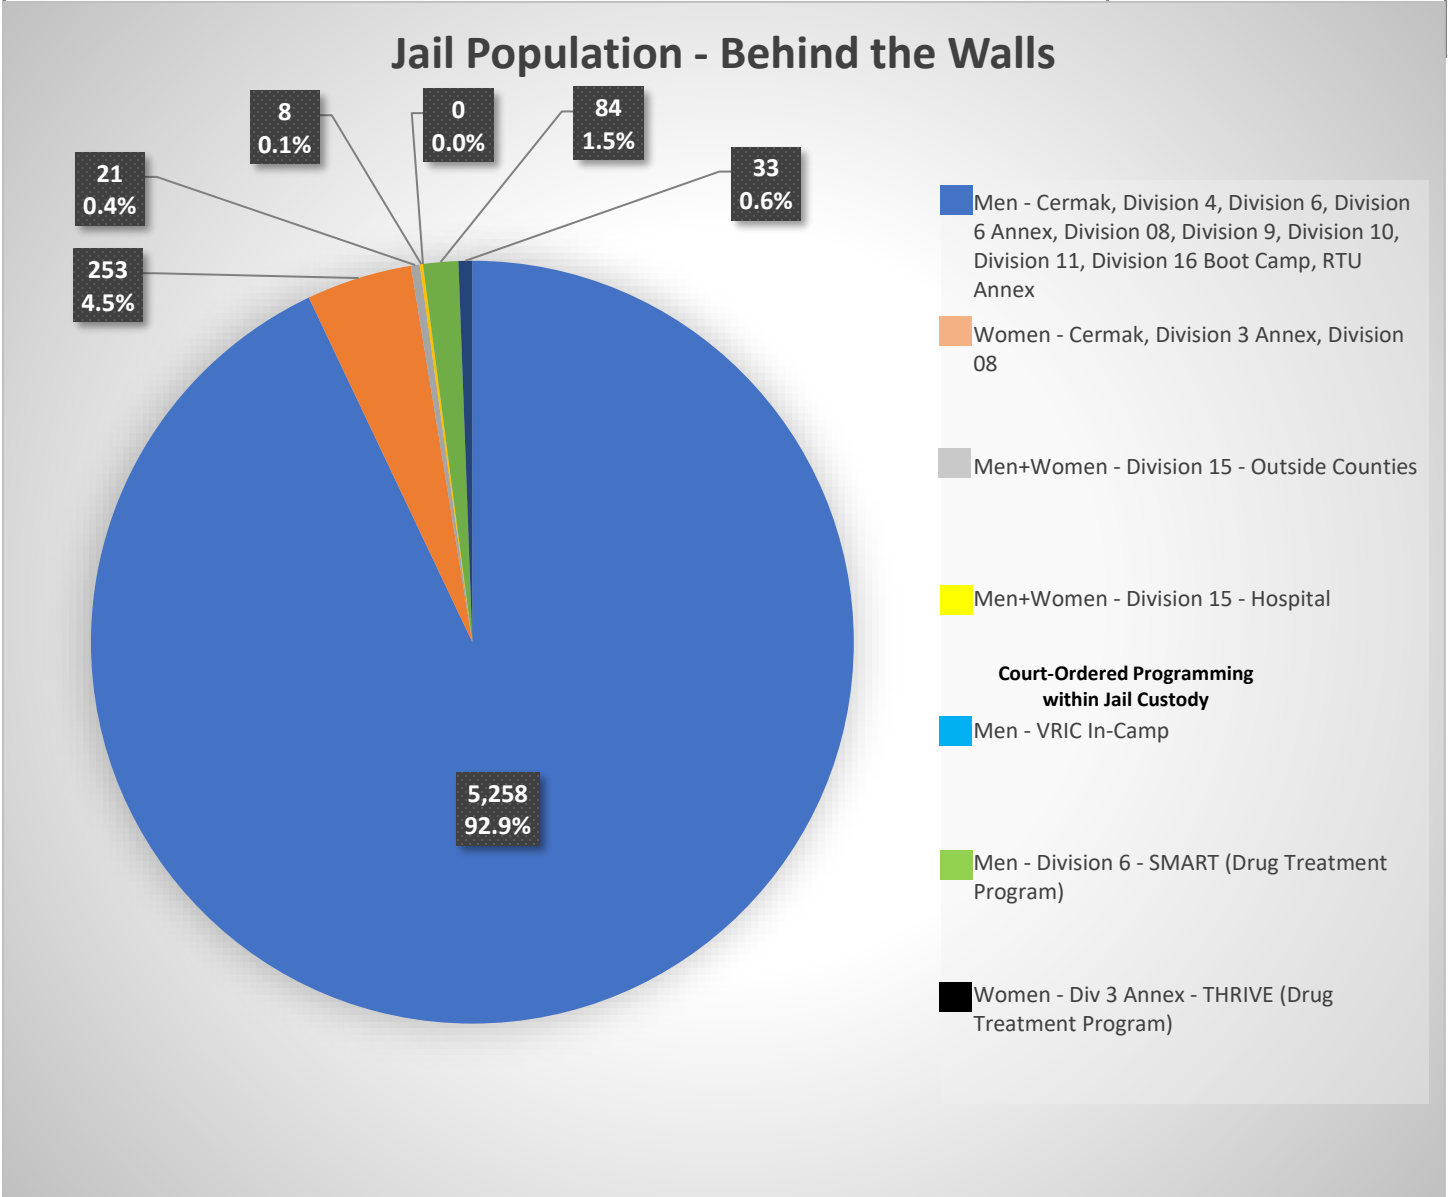

Sheriff's Daily Report

9/24/2021

Under the Custody of the Sheriff	
Total Male and Female	8,708
Jail Population	5,657
Community Corrections	3,051

Behind the Walls: Detainees that are physically housed under the Sheriff's custody 24 hours a day/7 days a week. This includes all populations listed on this chart - Divisional populations male & female, Outside Counties, Hospital, PRC, Women's Residential, & VRIC. Detainees in court-ordered treatment programs (PRC, Women's Residential, VRIC) are housed at CCDOC 24 hours a day/7 days week.

Sheriff's Daily Report

9/24/2021

CCSO Population Demographics

In Confinement

Gender Distribution

Race Distribution

Age Distribution

Community Corrections

Gender Distribution

Race Distribution

Age Distribution