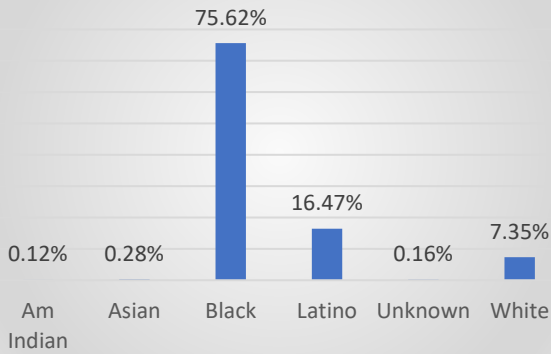

Sheriff's Daily Report

9/24/2021

Under the Custody of the Sheriff	
Total Male and Female	8,708
Jail Population	5,657
Community Corrections	3,051

Behind the Walls: Detainees that are physically housed under the Sheriff's custody 24 hours a day/7 days a week. This includes all populations listed on this chart - Divisional populations male & female, Outside Counties, Hospital, PRC, Women's Residential, & VRIC. Detainees in court-ordered treatment programs (PRC, Women's Residential, VRIC) are housed at CCDOC 24 hours a day/7 days week.

Sheriff's Daily Report

9/24/2021

CCSO Population Demographics

In Confinement

Gender Distribution

Race Distribution

Age Distribution

Community Corrections

Gender Distribution

Race Distribution

Age Distribution