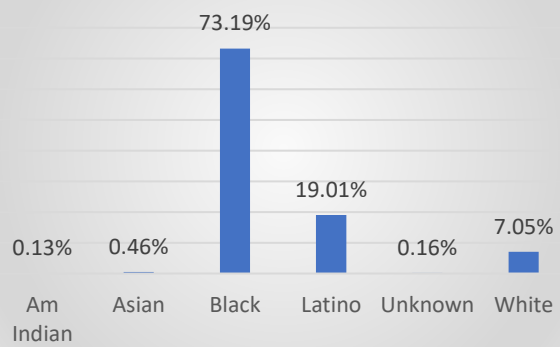

Sheriff's Daily Report

9/24/2021

Under the Custody of the Sheriff	
Total Male and Female	8,708
Jail Population	5,657
Community Corrections	3,051

Behind the Walls: Detainees that are physically housed under the Sheriff's custody 24 hours a day/7 days a week. This includes all populations listed on this chart - Divisional populations male & female, Outside Counties, Hospital, PRC, Women's Residential, & VRIC. Detainees in court-ordered treatment programs (PRC, Women's Residential, VRIC) are housed at CCDOC 24 hours a day/7 days week.

Sheriff's Daily Report

9/24/2021

CCSO Population Demographics

In Confinement

Gender Distribution

Race Distribution

Age Distribution

Community Corrections

Gender Distribution

Race Distribution

Age Distribution