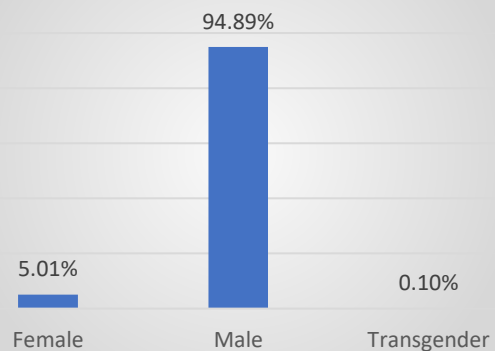

Sheriff's Daily Report

9/20/2021

Under the Custody of the Sheriff	
Total Male and Female	8,806
Jail Population	5,694
Community Corrections	3,112

Jail Population - Behind the Walls

Behind the Walls: Detainees that are physically housed under the Sheriff's custody 24 hours a day/7 days a week. This includes all populations listed on this chart - Divisional populations male & female, Outside Counties, Hospital, PRC, Women's Residential, & VRIC. Detainees in court-ordered treatment programs (PRC, Women's Residential, VRIC) are housed at CCDOC 24 hours a day/7 days week.

Sheriff's Daily Report

9/20/2021

CCSO Population Demographics

In Confinement

Community Corrections

Gender Distribution

Gender Distribution

Race Distribution

Race Distribution

Age Distribution

Age Distribution