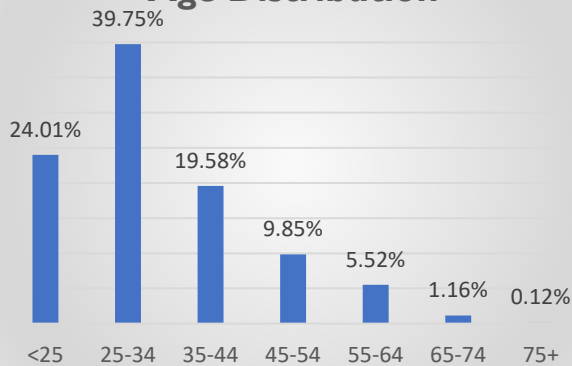

Sheriff's Daily Report

9/20/2021

Under the Custody of the Sheriff	
Total Male and Female	8,806
Jail Population	5,694
Community Corrections	3,112

Jail Population - Behind the Walls

Behind the Walls: Detainees that are physically housed under the Sheriff's custody 24 hours a day/7 days a week. This includes all populations listed on this chart - Divisional populations male & female, Outside Counties, Hospital, PRC, Women's Residential, & VRIC. Detainees in court-ordered treatment programs (PRC, Women's Residential, VRIC) are housed at CCDOC 24 hours a day/7 days week.

Sheriff's Daily Report

9/20/2021

CCSO Population Demographics

In Confinement

Community Corrections

Gender Distribution

Gender Distribution

Race Distribution

Race Distribution

Age Distribution

Age Distribution