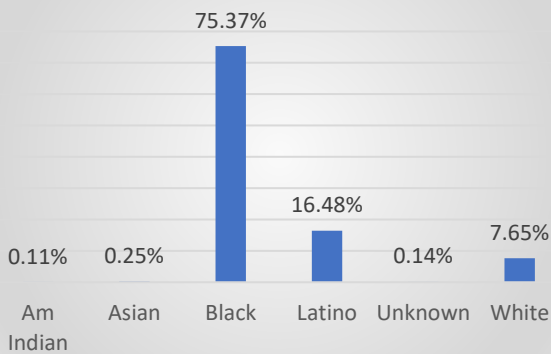

Sheriff's Daily Report

9/20/2021

Under the Custody of the Sheriff	
Total Male and Female	8,806
Jail Population	5,694
Community Corrections	3,112

Jail Population - Behind the Walls

Behind the Walls: Detainees that are physically housed under the Sheriff's custody 24 hours a day/7 days a week. This includes all populations listed on this chart - Divisional populations male & female, Outside Counties, Hospital, PRC, Women's Residential, & VRIC. Detainees in court-ordered treatment programs (PRC, Women's Residential, VRIC) are housed at CCDOC 24 hours a day/7 days week.

Sheriff's Daily Report

9/20/2021

CCSO Population Demographics

In Confinement

Community Corrections

Gender Distribution

Gender Distribution

Race Distribution

Race Distribution

Age Distribution

Age Distribution