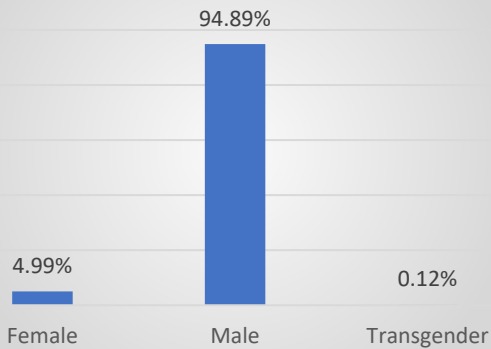

Sheriff's Daily Report

9/20/2021

Under the Custody of the Sheriff	
Total Male and Female	8,806
Jail Population	5,694
Community Corrections	3,112

Jail Population - Behind the Walls

Behind the Walls: Detainees that are physically housed under the Sheriff's custody 24 hours a day/7 days a week. This includes all populations listed on this chart - Divisional populations male & female, Outside Counties, Hospital, PRC, Women's Residential, & VRIC. Detainees in court-ordered treatment programs (PRC, Women's Residential, VRIC) are housed at CCDOC 24 hours a day/7 days week.

Sheriff's Daily Report

9/20/2021

CCSO Population Demographics

In Confinement

Community Corrections

Gender Distribution

Gender Distribution

Race Distribution

Race Distribution

Age Distribution

Age Distribution