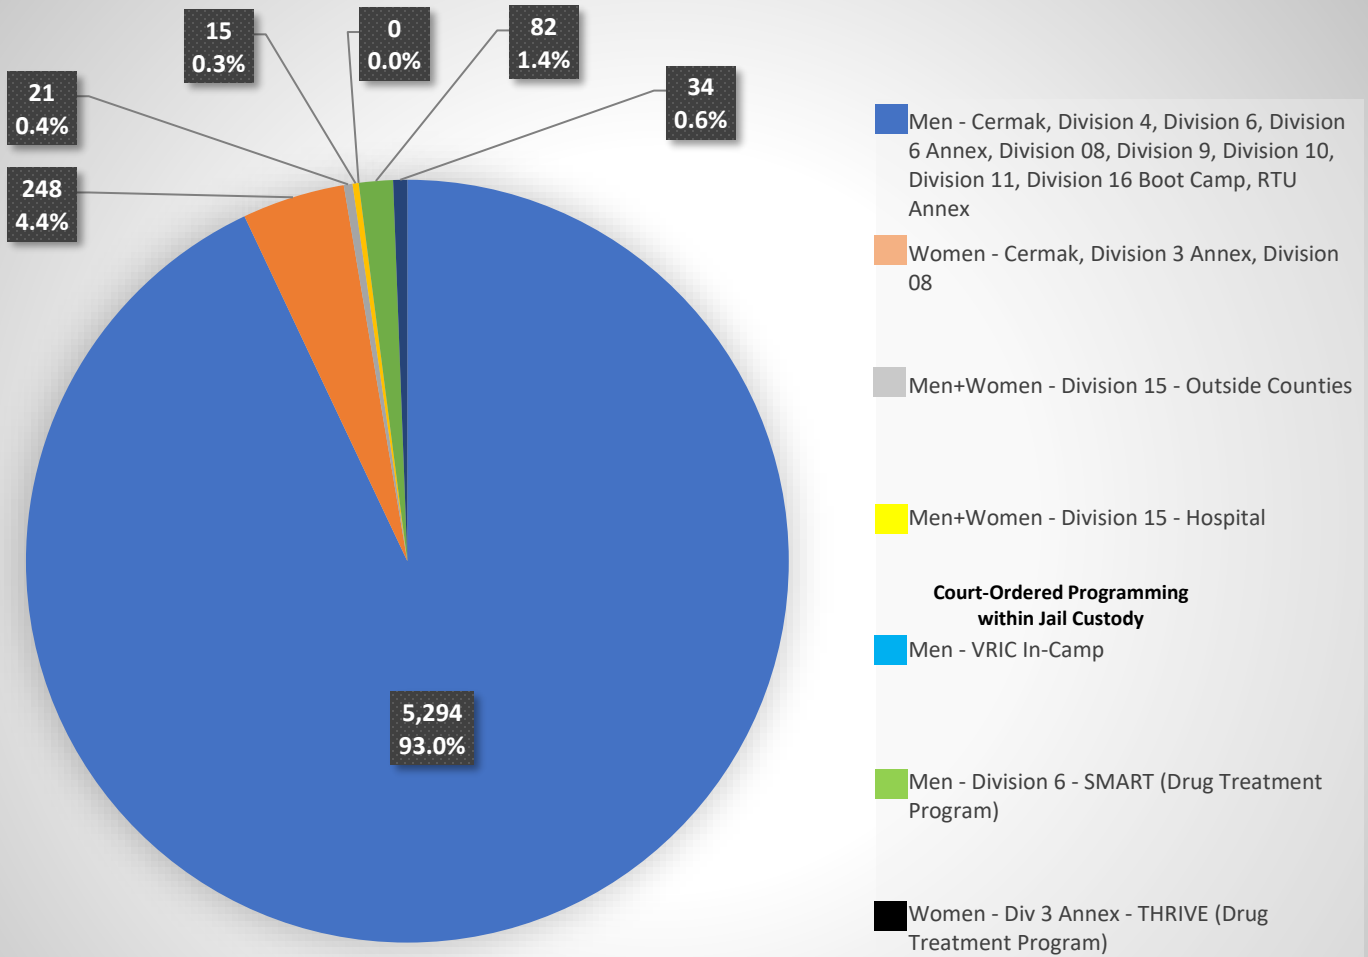

Sheriff's Daily Report

9/20/2021

Under the Custody of the Sheriff	
Total Male and Female	8,806
Jail Population	5,694
Community Corrections	3,112

Jail Population - Behind the Walls

Behind the Walls: Detainees that are physically housed under the Sheriff's custody 24 hours a day/7 days a week. This includes all populations listed on this chart - Divisional populations male & female, Outside Counties, Hospital, PRC, Women's Residential, & VRIC. Detainees in court-ordered treatment programs (PRC, Women's Residential, VRIC) are housed at CCDOC 24 hours a day/7 days week.

Sheriff's Daily Report

9/20/2021

CCSO Population Demographics

In Confinement

Community Corrections

Gender Distribution

Gender Distribution

Race Distribution

Race Distribution

Age Distribution

Age Distribution