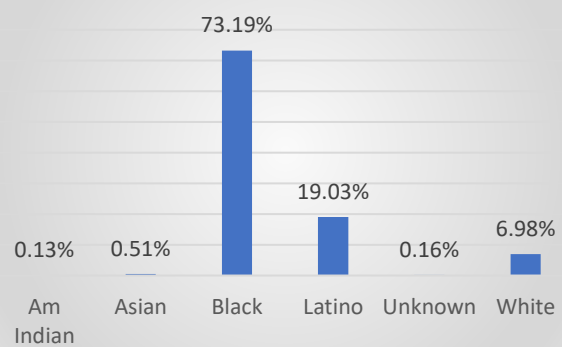

Sheriff's Daily Report

9/20/2021

Under the Custody of the Sheriff	
Total Male and Female	8,806
Jail Population	5,694
Community Corrections	3,112

Jail Population - Behind the Walls

Behind the Walls: Detainees that are physically housed under the Sheriff's custody 24 hours a day/7 days a week. This includes all populations listed on this chart - Divisional populations male & female, Outside Counties, Hospital, PRC, Women's Residential, & VRIC. Detainees in court-ordered treatment programs (PRC, Women's Residential, VRIC) are housed at CCDOC 24 hours a day/7 days week.

Sheriff's Daily Report

9/20/2021

CCSO Population Demographics

In Confinement

Community Corrections

Gender Distribution

Gender Distribution

Race Distribution

Race Distribution

Age Distribution

Age Distribution