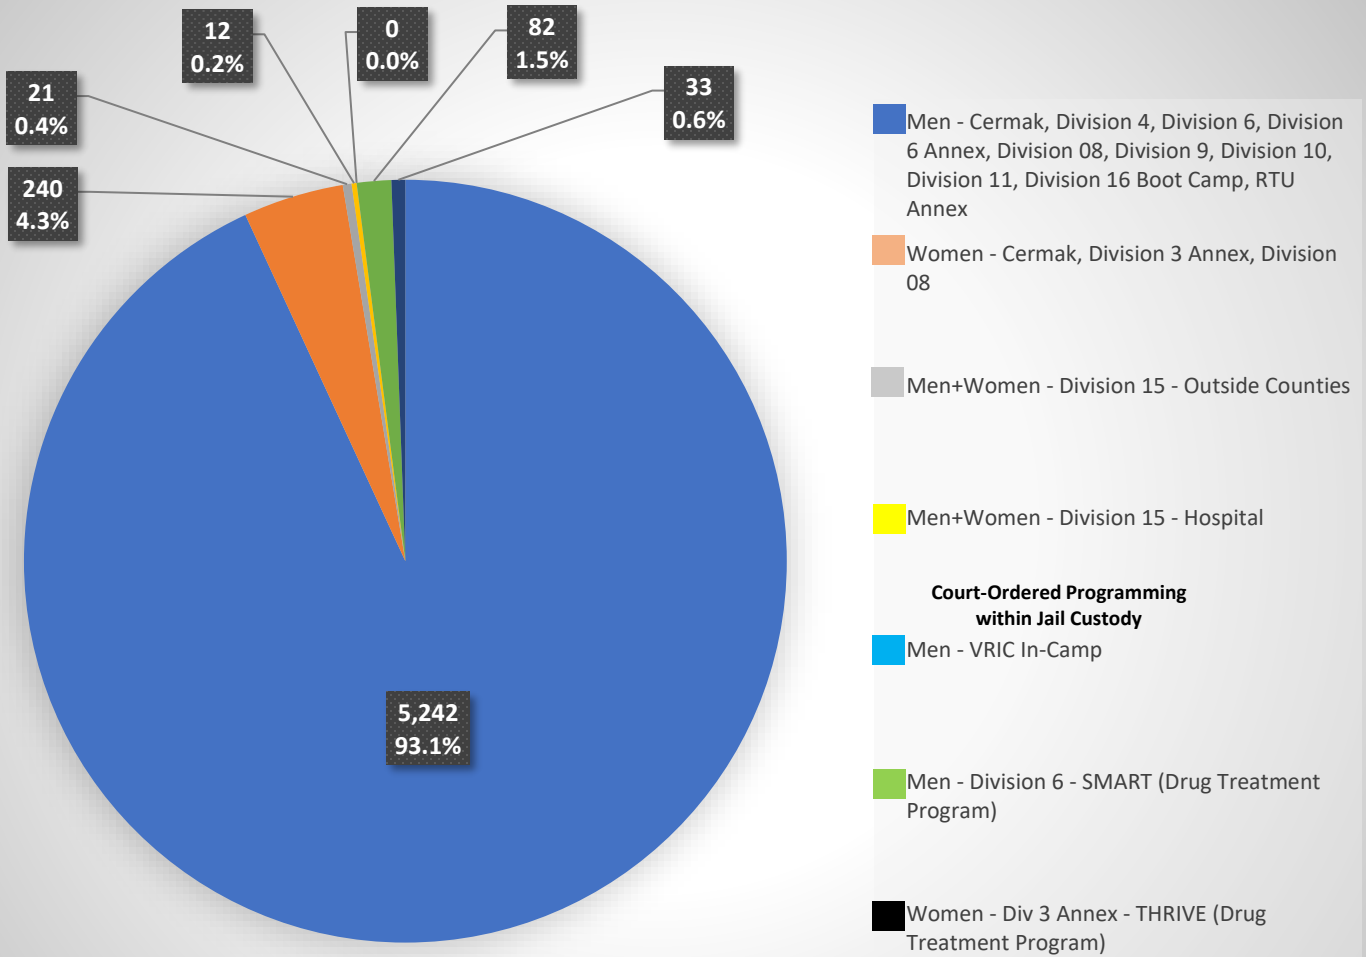

## 9/18/2021

Under the Custody of the Sheriff	
<b>Total Male and Female</b>	<b>8,736</b>
Jail Population	5,630
Community Corrections	3,106

### Jail Population - Behind the Walls

Behind the Walls: Detainees that are physically housed under the Sheriff's custody 24 hours a day/7 days a week. This includes all populations listed on this chart - Divisional populations male & female, Outside Counties, Hospital, PRC, Women's Residential, & VRIC. Detainees in court-ordered treatment programs (PRC, Women's Residential, VRIC) are housed at CCDOC 24 hours a day/7 days week.

#### Race Distribution

#### Age Distribution