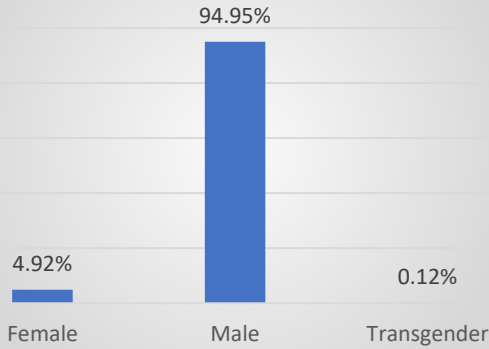

CCSO Population Demographics

In Confinement

Gender Distribution