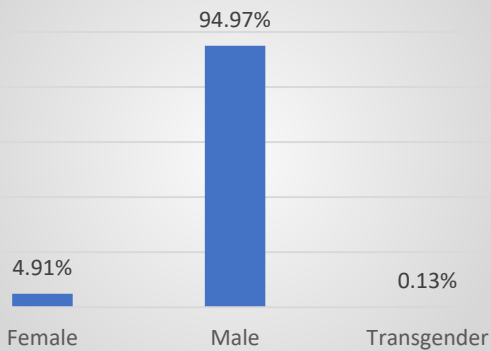

Sheriff's Daily Report

9/16/2021

CCSO Population Demographics

In Confinement

Gender Distribution