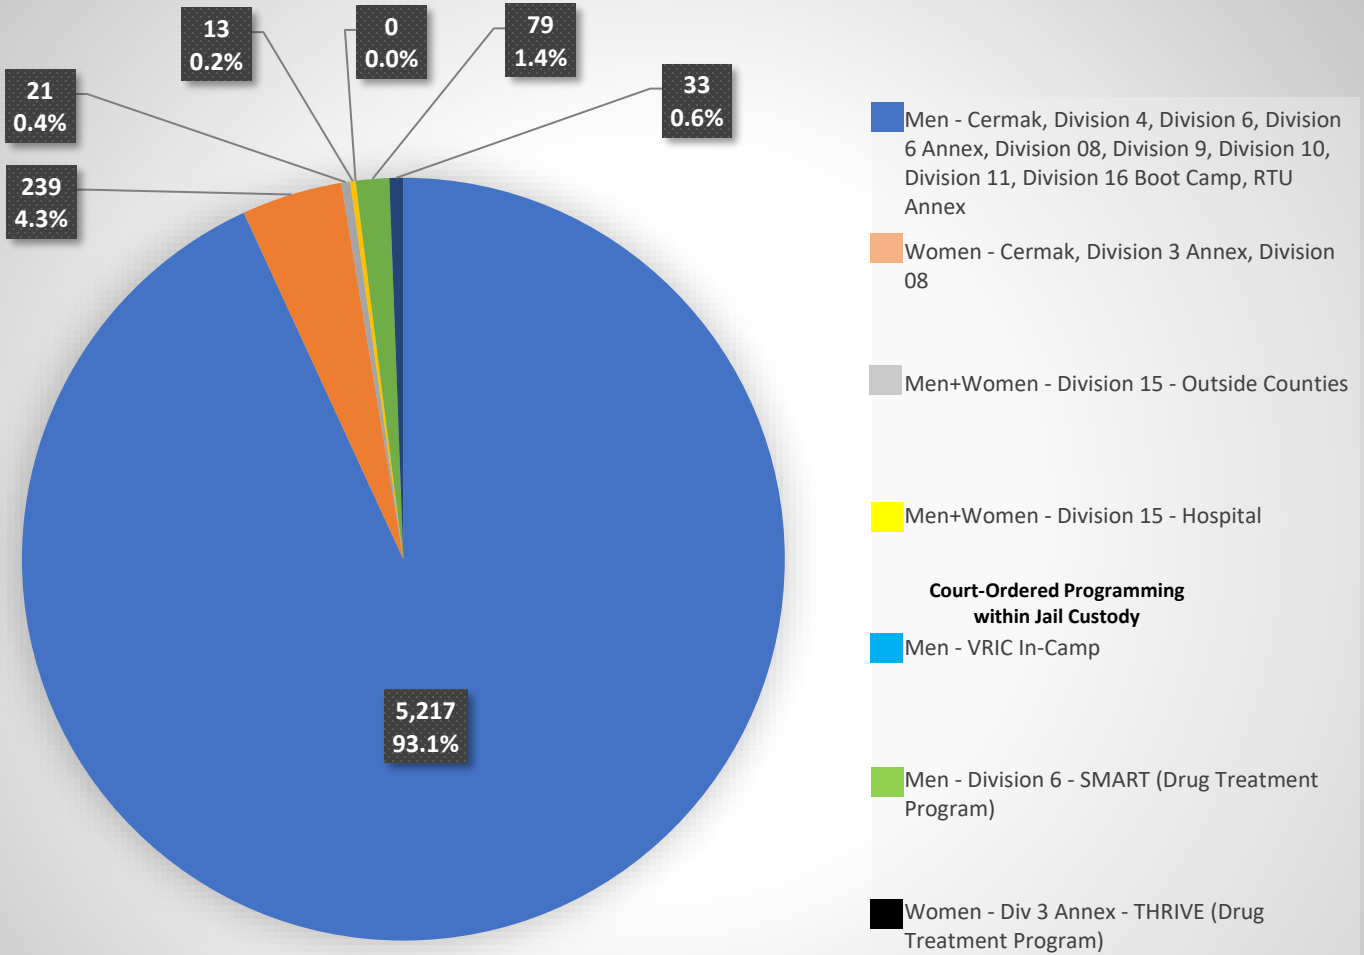

Sheriff's Daily Report

9/16/2021

Under the Custody of the Sheriff	
Total Male and Female	8,726
Jail Population	5,602
Community Corrections	3,124

Jail Population - Behind the Walls

Behind the Walls: Detainees that are physically housed under the Sheriff's custody 24 hours a day/7 days a week. This includes all populations listed on this chart - Divisional populations male & female, Outside Counties, Hospital, PRC, Women's Residential, & VRIC. Detainees in court-ordered treatment programs (PRC, Women's Residential, VRIC) are housed at CCDOC 24 hours a day/7 days week.

Sheriff's Daily Report

9/16/2021

CCSO Population Demographics

In Confinement

Gender Distribution

Race Distribution

Age Distribution

Community Corrections

Gender Distribution

Race Distribution

Age Distribution