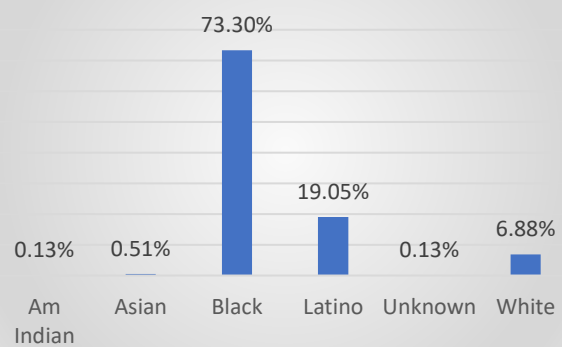

Sheriff's Daily Report

9/16/2021

Under the Custody of the Sheriff	
Total Male and Female	8,726
Jail Population	5,602
Community Corrections	3,124

Jail Population - Behind the Walls

Behind the Walls: Detainees that are physically housed under the Sheriff's custody 24 hours a day/7 days a week. This includes all populations listed on this chart - Divisional populations male & female, Outside Counties, Hospital, PRC, Women's Residential, & VRIC. Detainees in court-ordered treatment programs (PRC, Women's Residential, VRIC) are housed at CCDOC 24 hours a day/7 days week.

Sheriff's Daily Report

9/16/2021

CCSO Population Demographics

In Confinement

Gender Distribution

Race Distribution

Age Distribution

Community Corrections

Gender Distribution

Race Distribution

Age Distribution