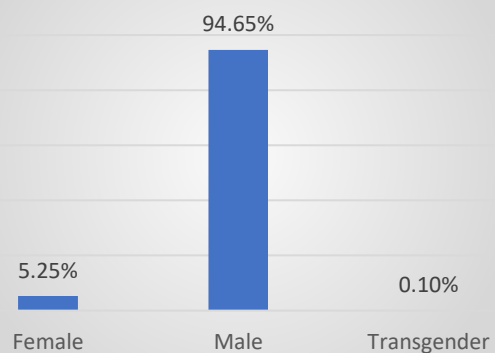

Sheriff's Daily Report

9/16/2021

Under the Custody of the Sheriff	
Total Male and Female	8,726
Jail Population	5,602
Community Corrections	3,124

Jail Population - Behind the Walls

Behind the Walls: Detainees that are physically housed under the Sheriff's custody 24 hours a day/7 days a week. This includes all populations listed on this chart - Divisional populations male & female, Outside Counties, Hospital, PRC, Women's Residential, & VRIC. Detainees in court-ordered treatment programs (PRC, Women's Residential, VRIC) are housed at CCDOC 24 hours a day/7 days week.

Sheriff's Daily Report

9/16/2021

CCSO Population Demographics

In Confinement

Gender Distribution

Race Distribution

Age Distribution

Community Corrections

Gender Distribution

Race Distribution

Age Distribution