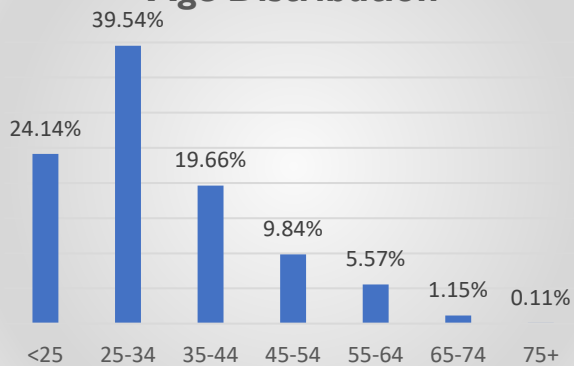

Sheriff's Daily Report

9/16/2021

Under the Custody of the Sheriff	
Total Male and Female	8,726
Jail Population	5,602
Community Corrections	3,124

Jail Population - Behind the Walls

Behind the Walls: Detainees that are physically housed under the Sheriff's custody 24 hours a day/7 days a week. This includes all populations listed on this chart - Divisional populations male & female, Outside Counties, Hospital, PRC, Women's Residential, & VRIC. Detainees in court-ordered treatment programs (PRC, Women's Residential, VRIC) are housed at CCDOC 24 hours a day/7 days week.

Sheriff's Daily Report

9/16/2021

CCSO Population Demographics

In Confinement

Gender Distribution

Race Distribution

Age Distribution

Community Corrections

Gender Distribution

Race Distribution

Age Distribution