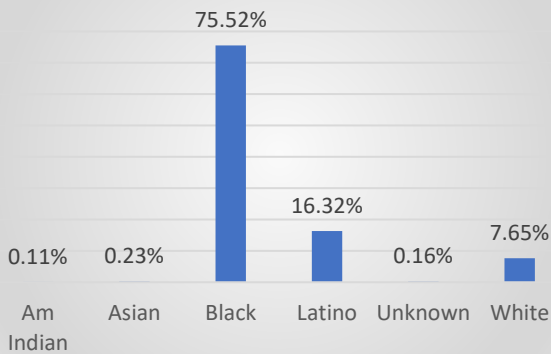

Sheriff's Daily Report

9/16/2021

Under the Custody of the Sheriff	
Total Male and Female	8,726
Jail Population	5,602
Community Corrections	3,124

Jail Population - Behind the Walls

Behind the Walls: Detainees that are physically housed under the Sheriff's custody 24 hours a day/7 days a week. This includes all populations listed on this chart - Divisional populations male & female, Outside Counties, Hospital, PRC, Women's Residential, & VRIC. Detainees in court-ordered treatment programs (PRC, Women's Residential, VRIC) are housed at CCDOC 24 hours a day/7 days week.

Sheriff's Daily Report

9/16/2021

CCSO Population Demographics

In Confinement

Gender Distribution

Race Distribution

Age Distribution

Community Corrections

Gender Distribution

Race Distribution

Age Distribution