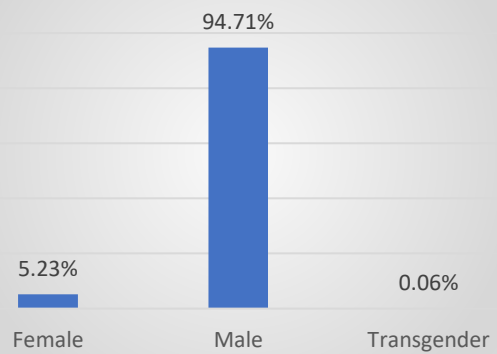

Sheriff's Daily Report

9/15/2021

Under the Custody of the Sheriff	
Total Male and Female	8,762
Jail Population	5,627
Community Corrections	3,135

Jail Population - Behind the Walls

Behind the Walls: Detainees that are physically housed under the Sheriff's custody 24 hours a day/7 days a week. This includes all populations listed on this chart - Divisional populations male & female, Outside Counties, Hospital, PRC, Women's Residential, & VRIC. Detainees in court-ordered treatment programs (PRC, Women's Residential, VRIC) are housed at CCDOC 24 hours a day/7 days week.

Sheriff's Daily Report

9/15/2021

CCSO Population Demographics

In Confinement

Community Corrections

Gender Distribution

Gender Distribution

Race Distribution

Race Distribution

Age Distribution

Age Distribution