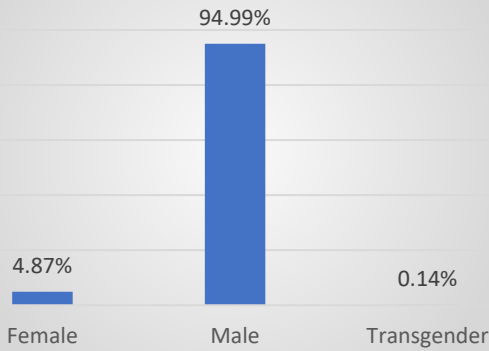

Sheriff's Daily Report

9/15/2021

Under the Custody of the Sheriff	
Total Male and Female	8,762
Jail Population	5,627
Community Corrections	3,135

Jail Population - Behind the Walls

Behind the Walls: Detainees that are physically housed under the Sheriff's custody 24 hours a day/7 days a week. This includes all populations listed on this chart - Divisional populations male & female, Outside Counties, Hospital, PRC, Women's Residential, & VRIC. Detainees in court-ordered treatment programs (PRC, Women's Residential, VRIC) are housed at CCDOC 24 hours a day/7 days week.

Sheriff's Daily Report

9/15/2021

CCSO Population Demographics

In Confinement

Community Corrections

Gender Distribution

Gender Distribution

Race Distribution

Race Distribution

Age Distribution

Age Distribution