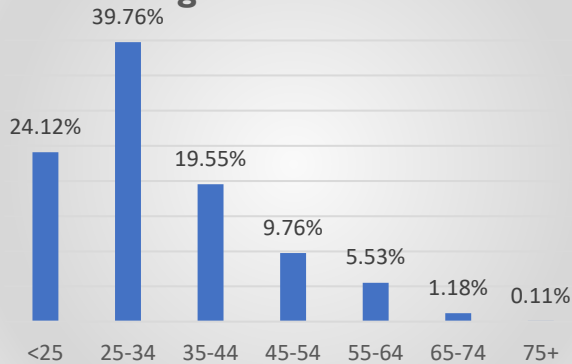

Sheriff's Daily Report

9/15/2021

Under the Custody of the Sheriff	
Total Male and Female	8,762
Jail Population	5,627
Community Corrections	3,135

Jail Population - Behind the Walls

Behind the Walls: Detainees that are physically housed under the Sheriff's custody 24 hours a day/7 days a week. This includes all populations listed on this chart - Divisional populations male & female, Outside Counties, Hospital, PRC, Women's Residential, & VRIC. Detainees in court-ordered treatment programs (PRC, Women's Residential, VRIC) are housed at CCDOC 24 hours a day/7 days week.

Sheriff's Daily Report

9/15/2021

CCSO Population Demographics

In Confinement

Community Corrections

Gender Distribution

Gender Distribution

Race Distribution

Race Distribution

Age Distribution

Age Distribution