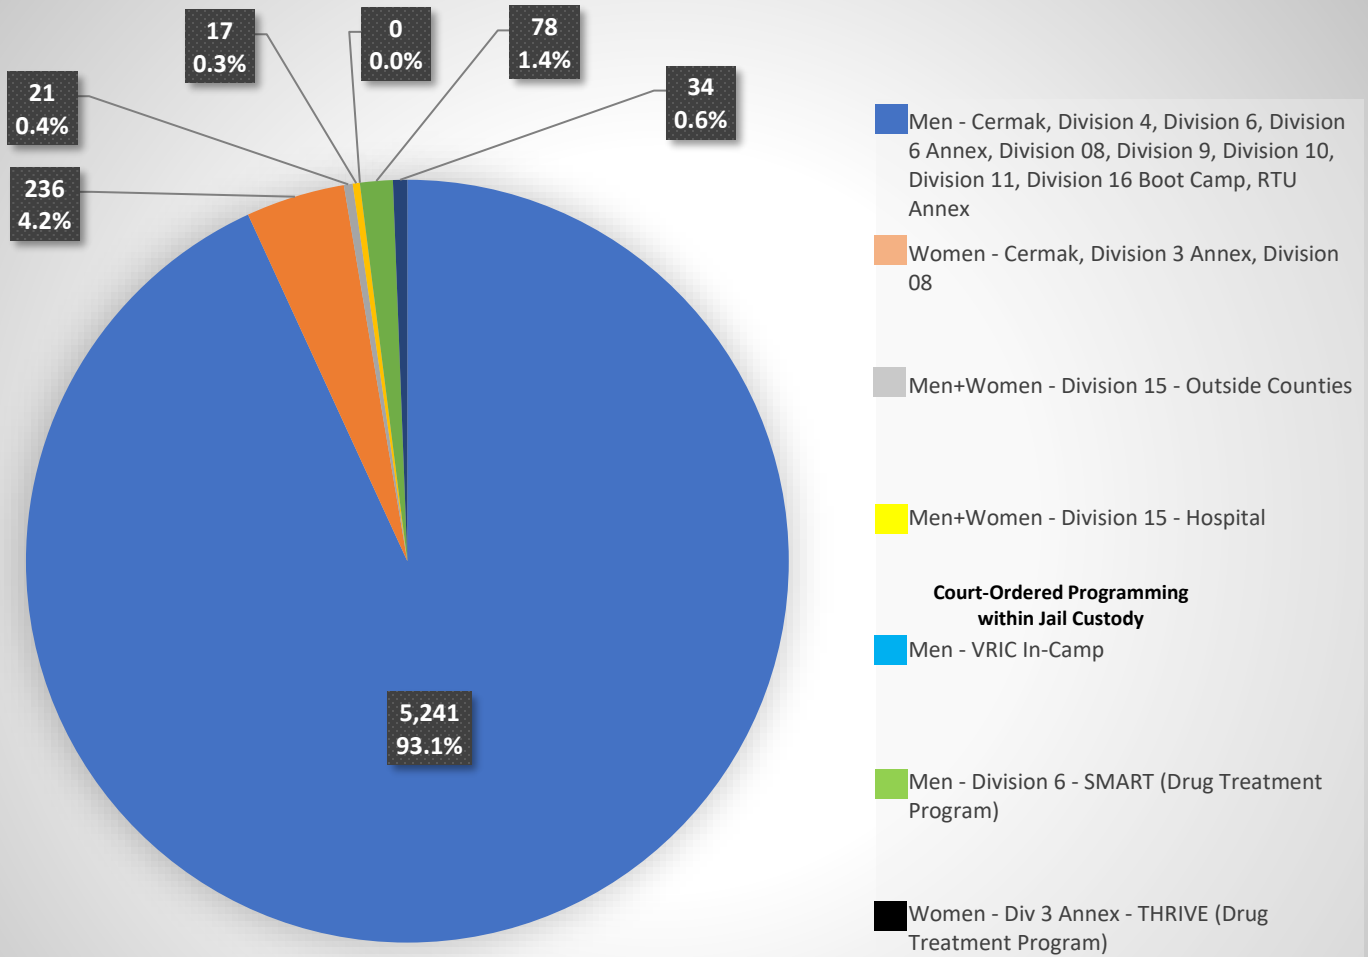

Sheriff's Daily Report

9/15/2021

Under the Custody of the Sheriff	
Total Male and Female	8,762
Jail Population	5,627
Community Corrections	3,135

Jail Population - Behind the Walls

Behind the Walls: Detainees that are physically housed under the Sheriff's custody 24 hours a day/7 days a week. This includes all populations listed on this chart - Divisional populations male & female, Outside Counties, Hospital, PRC, Women's Residential, & VRIC. Detainees in court-ordered treatment programs (PRC, Women's Residential, VRIC) are housed at CCDOC 24 hours a day/7 days week.

Sheriff's Daily Report

9/15/2021

CCSO Population Demographics

In Confinement

Community Corrections

Gender Distribution

Gender Distribution

Race Distribution

Race Distribution

Age Distribution

Age Distribution