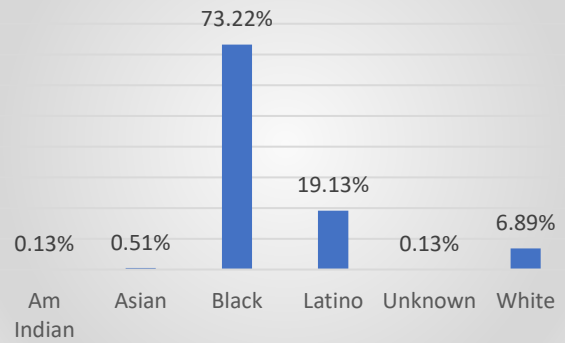

Sheriff's Daily Report

9/15/2021

Under the Custody of the Sheriff	
Total Male and Female	8,762
Jail Population	5,627
Community Corrections	3,135

Jail Population - Behind the Walls

Behind the Walls: Detainees that are physically housed under the Sheriff's custody 24 hours a day/7 days a week. This includes all populations listed on this chart - Divisional populations male & female, Outside Counties, Hospital, PRC, Women's Residential, & VRIC. Detainees in court-ordered treatment programs (PRC, Women's Residential, VRIC) are housed at CCDOC 24 hours a day/7 days week.

Sheriff's Daily Report

9/15/2021

CCSO Population Demographics

In Confinement

Community Corrections

Gender Distribution

Gender Distribution

Race Distribution

Race Distribution

Age Distribution

Age Distribution