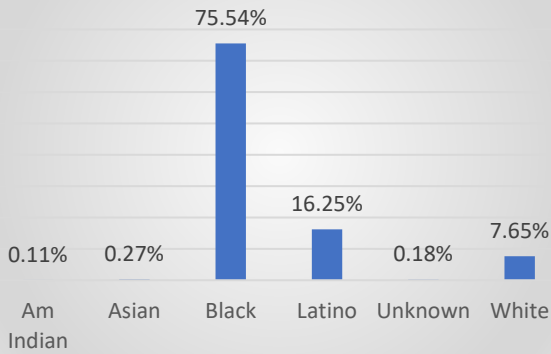

Sheriff's Daily Report

9/15/2021

Under the Custody of the Sheriff	
Total Male and Female	8,762
Jail Population	5,627
Community Corrections	3,135

Jail Population - Behind the Walls

Behind the Walls: Detainees that are physically housed under the Sheriff's custody 24 hours a day/7 days a week. This includes all populations listed on this chart - Divisional populations male & female, Outside Counties, Hospital, PRC, Women's Residential, & VRIC. Detainees in court-ordered treatment programs (PRC, Women's Residential, VRIC) are housed at CCDOC 24 hours a day/7 days week.

Sheriff's Daily Report

9/15/2021

CCSO Population Demographics

In Confinement

Community Corrections

Gender Distribution

Gender Distribution

Race Distribution

Race Distribution

Age Distribution

Age Distribution