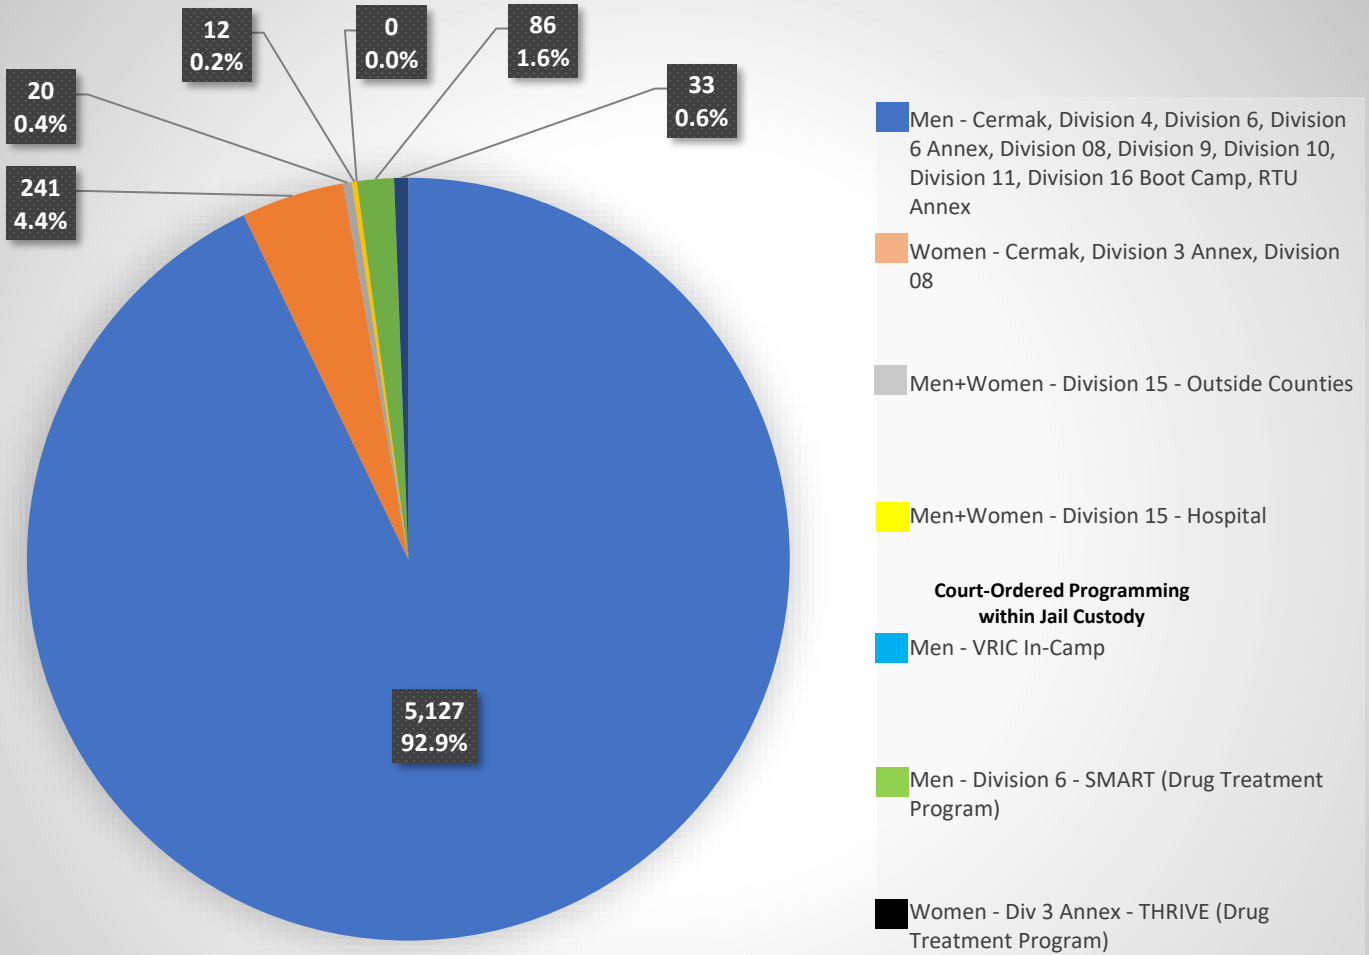

Sheriff's Daily Report

9/5/2021

Under the Custody of the Sheriff	
Total Male and Female	8,684
Jail Population	5,519
Community Corrections	3,165

Jail Population - Behind the Walls

Behind the Walls: Detainees that are physically housed under the Sheriff's custody 24 hours a day/7 days a week. This includes all populations listed on this chart - Divisional populations male & female, Outside Counties, Hospital, PRC, Women's Residential, & VRIC. Detainees in court-ordered treatment programs (PRC, Women's Residential, VRIC) are housed at CCDOC 24 hours a day/7 days week.

Sheriff's Daily Report

9/5/2021

CCSO Population Demographics

In Confinement

Gender Distribution

Race Distribution

Age Distribution

Community Corrections

Gender Distribution

Race Distribution

Age Distribution