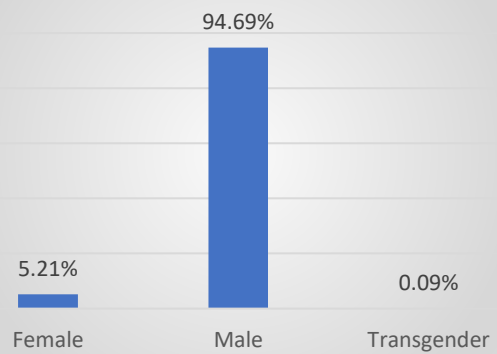

Sheriff's Daily Report

9/5/2021

Under the Custody of the Sheriff	
Total Male and Female	8,684
Jail Population	5,519
Community Corrections	3,165

Jail Population - Behind the Walls

Behind the Walls: Detainees that are physically housed under the Sheriff's custody 24 hours a day/7 days a week. This includes all populations listed on this chart - Divisional populations male & female, Outside Counties, Hospital, PRC, Women's Residential, & VRIC. Detainees in court-ordered treatment programs (PRC, Women's Residential, VRIC) are housed at CCDOC 24 hours a day/7 days week.

Sheriff's Daily Report

9/5/2021

CCSO Population Demographics

In Confinement

Gender Distribution

Race Distribution

Age Distribution

Community Corrections

Gender Distribution

Race Distribution

Age Distribution