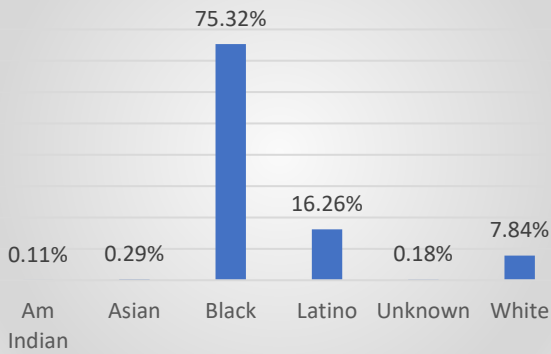

Sheriff's Daily Report

9/5/2021

Under the Custody of the Sheriff	
Total Male and Female	8,684
Jail Population	5,519
Community Corrections	3,165

Jail Population - Behind the Walls

Behind the Walls: Detainees that are physically housed under the Sheriff's custody 24 hours a day/7 days a week. This includes all populations listed on this chart - Divisional populations male & female, Outside Counties, Hospital, PRC, Women's Residential, & VRIC. Detainees in court-ordered treatment programs (PRC, Women's Residential, VRIC) are housed at CCDOC 24 hours a day/7 days week.

Sheriff's Daily Report

9/5/2021

CCSO Population Demographics

In Confinement

Gender Distribution

Race Distribution

Age Distribution

Community Corrections

Gender Distribution

Race Distribution

Age Distribution