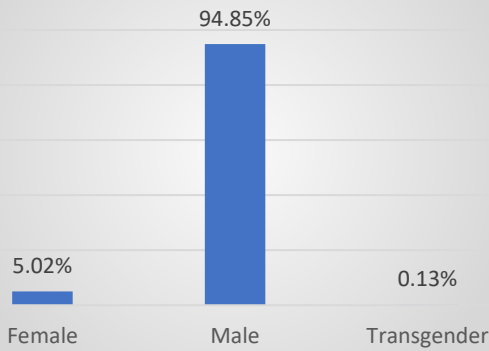

CCSO Population Demographics

In Confinement

Gender Distribution