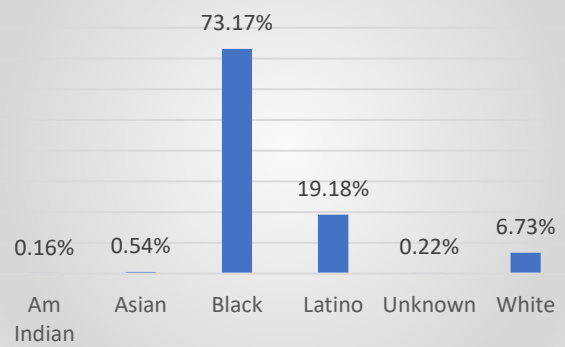

Sheriff's Daily Report

9/5/2021

Under the Custody of the Sheriff	
Total Male and Female	8,684
Jail Population	5,519
Community Corrections	3,165

Jail Population - Behind the Walls

Behind the Walls: Detainees that are physically housed under the Sheriff's custody 24 hours a day/7 days a week. This includes all populations listed on this chart - Divisional populations male & female, Outside Counties, Hospital, PRC, Women's Residential, & VRIC. Detainees in court-ordered treatment programs (PRC, Women's Residential, VRIC) are housed at CCDOC 24 hours a day/7 days week.

Sheriff's Daily Report

9/5/2021

CCSO Population Demographics

In Confinement

Gender Distribution

Race Distribution

Age Distribution

Community Corrections

Gender Distribution

Race Distribution

Age Distribution