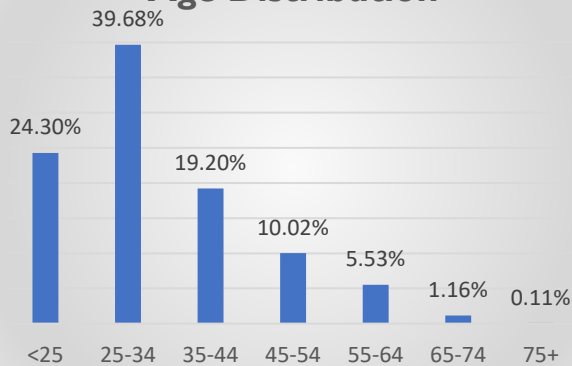

Sheriff's Daily Report

9/5/2021

Under the Custody of the Sheriff	
Total Male and Female	8,684
Jail Population	5,519
Community Corrections	3,165

Jail Population - Behind the Walls

Behind the Walls: Detainees that are physically housed under the Sheriff's custody 24 hours a day/7 days a week. This includes all populations listed on this chart - Divisional populations male & female, Outside Counties, Hospital, PRC, Women's Residential, & VRIC. Detainees in court-ordered treatment programs (PRC, Women's Residential, VRIC) are housed at CCDOC 24 hours a day/7 days week.

Sheriff's Daily Report

9/5/2021

CCSO Population Demographics

In Confinement

Gender Distribution

Race Distribution

Age Distribution

Community Corrections

Gender Distribution

Race Distribution

Age Distribution