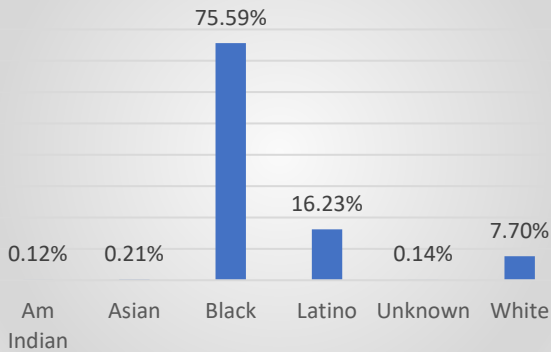

Sheriff's Daily Report

9/1/2021

Under the Custody of the Sheriff	
Total Male and Female	8,795
Jail Population	5,628
Community Corrections	3,167

Jail Population - Behind the Walls

Behind the Walls: Detainees that are physically housed under the Sheriff's custody 24 hours a day/7 days a week. This includes all populations listed on this chart - Divisional populations male & female, Outside Counties, Hospital, PRC, Women's Residential, & VRIC. Detainees in court-ordered treatment programs (PRC, Women's Residential, VRIC) are housed at CCDOC 24 hours a day/7 days week.

Sheriff's Daily Report

9/1/2021

CCSO Population Demographics

In Confinement

Community Corrections

Gender Distribution

Gender Distribution

Race Distribution

Race Distribution

Age Distribution

Age Distribution