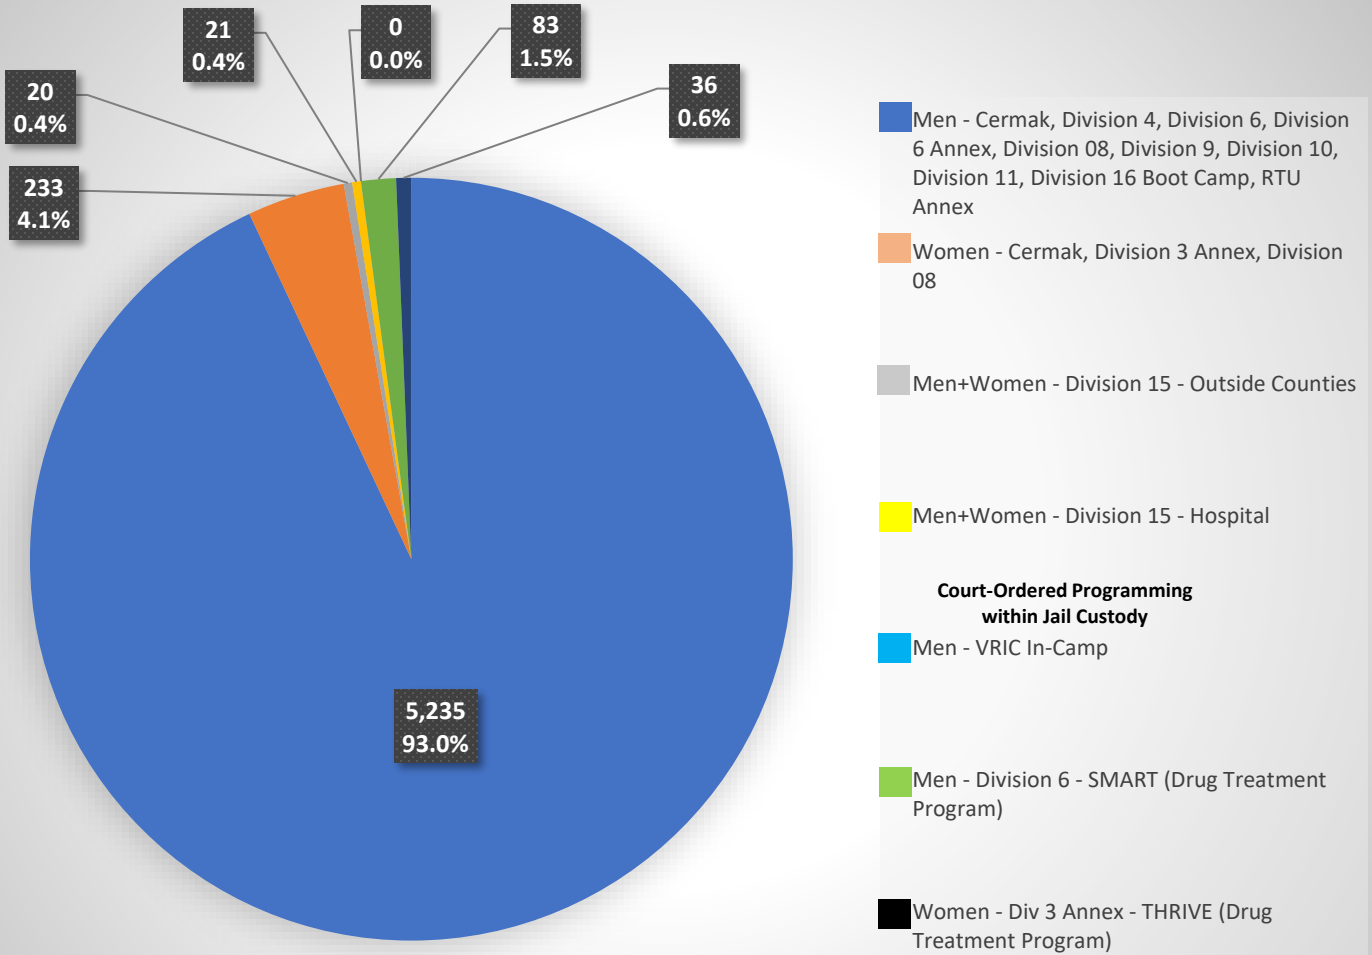

Sheriff's Daily Report

9/1/2021

Under the Custody of the Sheriff	
Total Male and Female	8,795
Jail Population	5,628
Community Corrections	3,167

Jail Population - Behind the Walls

Behind the Walls: Detainees that are physically housed under the Sheriff's custody 24 hours a day/7 days a week. This includes all populations listed on this chart - Divisional populations male & female, Outside Counties, Hospital, PRC, Women's Residential, & VRIC. Detainees in court-ordered treatment programs (PRC, Women's Residential, VRIC) are housed at CCDOC 24 hours a day/7 days week.

Sheriff's Daily Report

9/1/2021

CCSO Population Demographics

In Confinement

Community Corrections

Gender Distribution

Gender Distribution

Race Distribution

Race Distribution

Age Distribution

Age Distribution