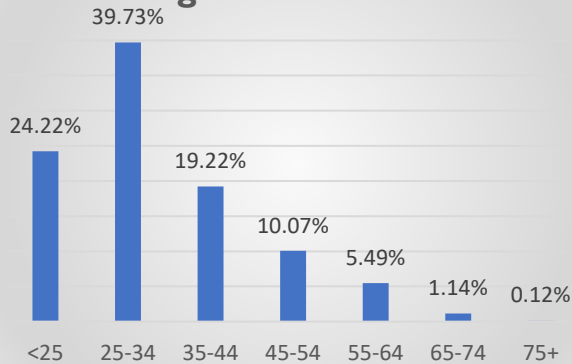

Sheriff's Daily Report

9/1/2021

Under the Custody of the Sheriff	
Total Male and Female	8,795
Jail Population	5,628
Community Corrections	3,167

Jail Population - Behind the Walls

Behind the Walls: Detainees that are physically housed under the Sheriff's custody 24 hours a day/7 days a week. This includes all populations listed on this chart - Divisional populations male & female, Outside Counties, Hospital, PRC, Women's Residential, & VRIC. Detainees in court-ordered treatment programs (PRC, Women's Residential, VRIC) are housed at CCDOC 24 hours a day/7 days week.

Sheriff's Daily Report

9/1/2021

CCSO Population Demographics

In Confinement

Community Corrections

Gender Distribution

Gender Distribution

Race Distribution

Race Distribution

Age Distribution

Age Distribution