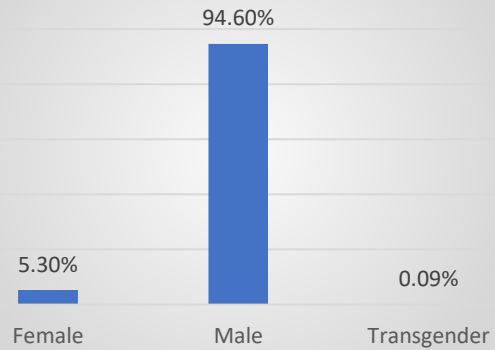

Sheriff's Daily Report

9/1/2021

Under the Custody of the Sheriff	
Total Male and Female	8,795
Jail Population	5,628
Community Corrections	3,167

Jail Population - Behind the Walls

Behind the Walls: Detainees that are physically housed under the Sheriff's custody 24 hours a day/7 days a week. This includes all populations listed on this chart - Divisional populations male & female, Outside Counties, Hospital, PRC, Women's Residential, & VRIC. Detainees in court-ordered treatment programs (PRC, Women's Residential, VRIC) are housed at CCDOC 24 hours a day/7 days week.

Sheriff's Daily Report

9/1/2021

CCSO Population Demographics

In Confinement

Community Corrections

Gender Distribution

Gender Distribution

Race Distribution

Race Distribution

Age Distribution

Age Distribution