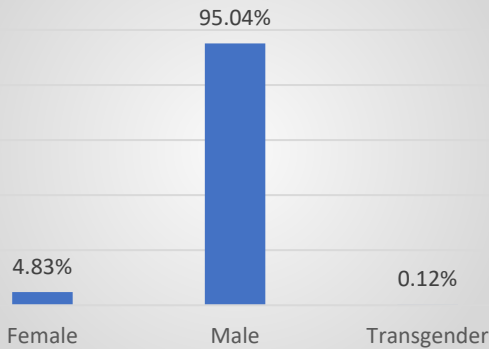

Sheriff's Daily Report

9/1/2021

Under the Custody of the Sheriff	
Total Male and Female	8,795
Jail Population	5,628
Community Corrections	3,167

Jail Population - Behind the Walls

Behind the Walls: Detainees that are physically housed under the Sheriff's custody 24 hours a day/7 days a week. This includes all populations listed on this chart - Divisional populations male & female, Outside Counties, Hospital, PRC, Women's Residential, & VRIC. Detainees in court-ordered treatment programs (PRC, Women's Residential, VRIC) are housed at CCDOC 24 hours a day/7 days week.

Sheriff's Daily Report

9/1/2021

CCSO Population Demographics

In Confinement

Community Corrections

Gender Distribution

Gender Distribution

Race Distribution

Race Distribution

Age Distribution

Age Distribution