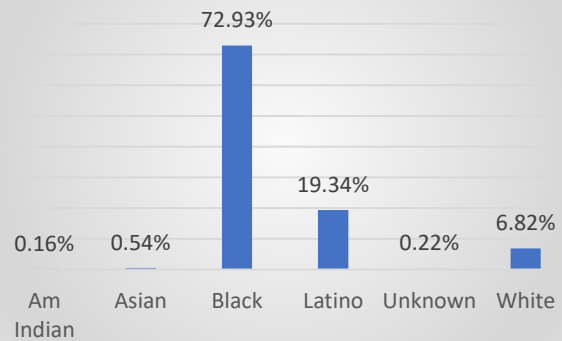

Sheriff's Daily Report

9/1/2021

Under the Custody of the Sheriff	
Total Male and Female	8,795
Jail Population	5,628
Community Corrections	3,167

Jail Population - Behind the Walls

Behind the Walls: Detainees that are physically housed under the Sheriff's custody 24 hours a day/7 days a week. This includes all populations listed on this chart - Divisional populations male & female, Outside Counties, Hospital, PRC, Women's Residential, & VRIC. Detainees in court-ordered treatment programs (PRC, Women's Residential, VRIC) are housed at CCDOC 24 hours a day/7 days week.

Sheriff's Daily Report

9/1/2021

CCSO Population Demographics

In Confinement

Community Corrections

Gender Distribution

Gender Distribution

Race Distribution

Race Distribution

Age Distribution

Age Distribution