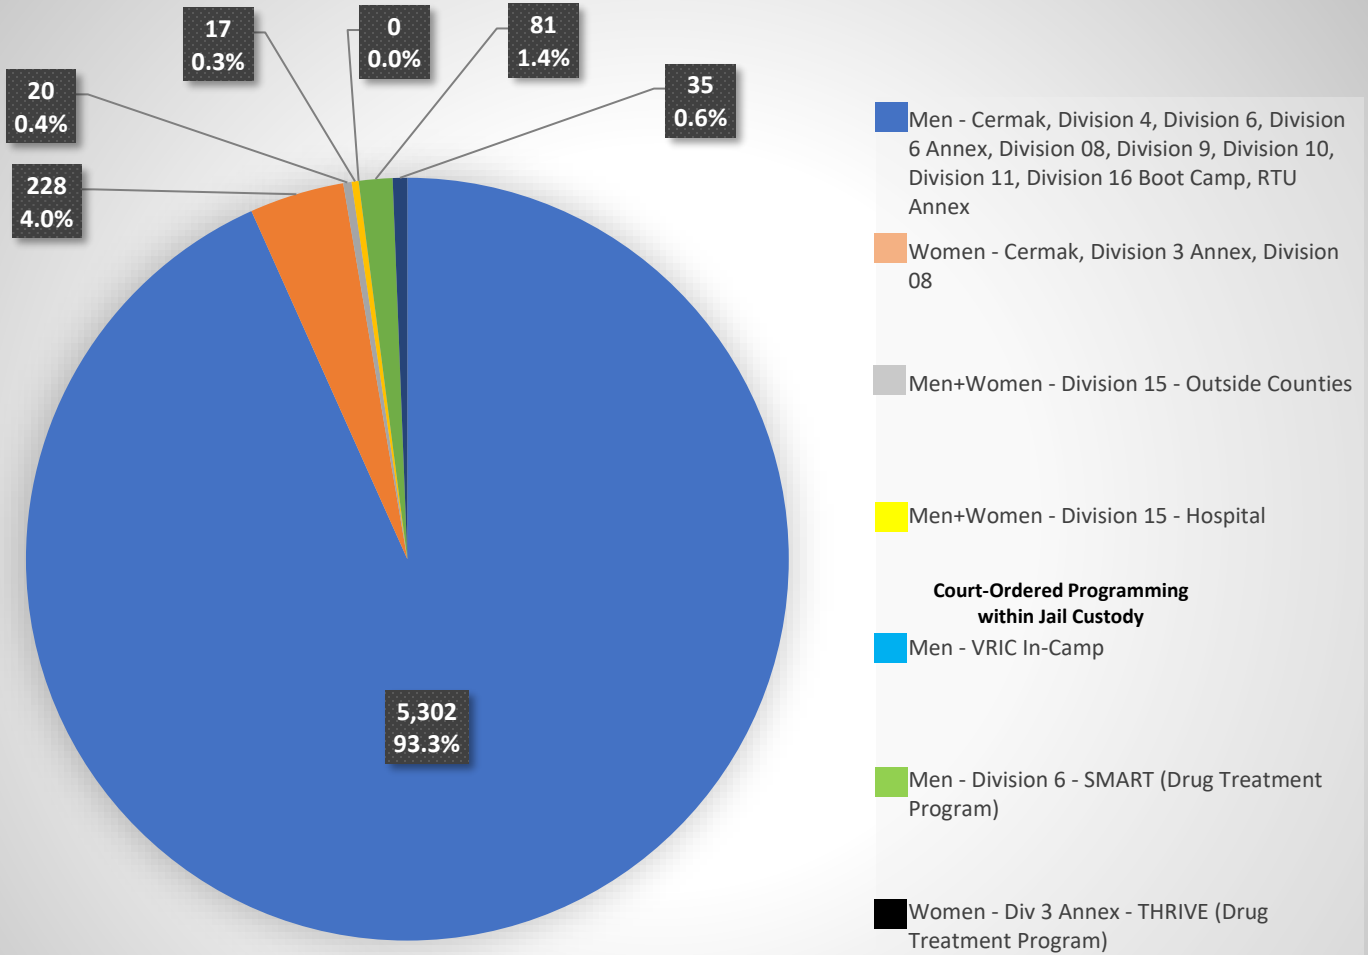

Sheriff's Daily Report

8/31/2021

Under the Custody of the Sheriff	
Total Male and Female	8,872
Jail Population	5,683
Community Corrections	3,189

Jail Population - Behind the Walls

Behind the Walls: Detainees that are physically housed under the Sheriff's custody 24 hours a day/7 days a week. This includes all populations listed on this chart - Divisional populations male & female, Outside Counties, Hospital, PRC, Women's Residential, & VRIC. Detainees in court-ordered treatment programs (PRC, Women's Residential, VRIC) are housed at CCDOC 24 hours a day/7 days week.

Sheriff's Daily Report

8/31/2021

CCSO Population Demographics

In Confinement

Gender Distribution

Race Distribution

Age Distribution

Community Corrections

Gender Distribution

Race Distribution

Age Distribution