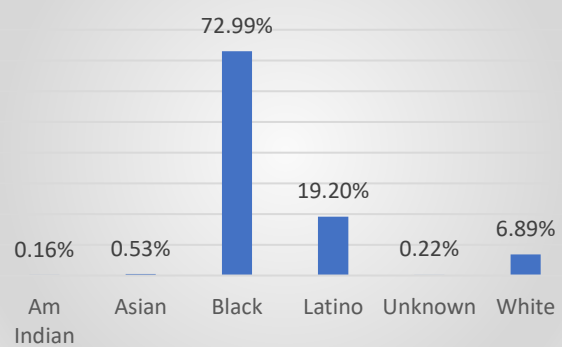

Sheriff's Daily Report

8/31/2021

Under the Custody of the Sheriff	
Total Male and Female	8,872
Jail Population	5,683
Community Corrections	3,189

Jail Population - Behind the Walls

Behind the Walls: Detainees that are physically housed under the Sheriff's custody 24 hours a day/7 days a week. This includes all populations listed on this chart - Divisional populations male & female, Outside Counties, Hospital, PRC, Women's Residential, & VRIC. Detainees in court-ordered treatment programs (PRC, Women's Residential, VRIC) are housed at CCDOC 24 hours a day/7 days week.

Sheriff's Daily Report

8/31/2021

CCSO Population Demographics

In Confinement

Gender Distribution

Race Distribution

Age Distribution

Community Corrections

Gender Distribution

Race Distribution

Age Distribution