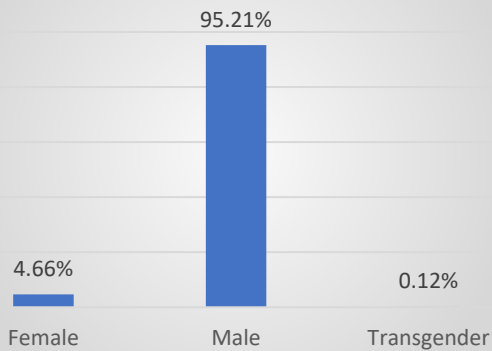

Sheriff's Daily Report

8/31/2021

CCSO Population Demographics

In Confinement

Gender Distribution