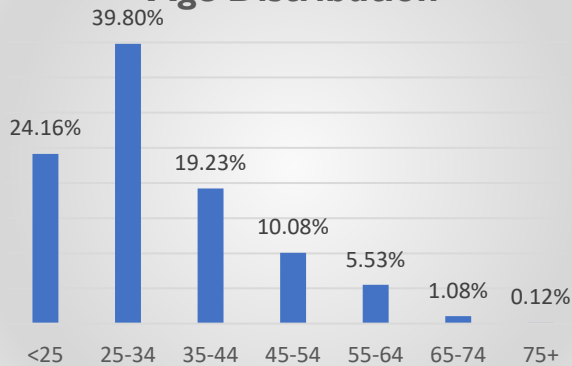

Sheriff's Daily Report

8/31/2021

Under the Custody of the Sheriff	
Total Male and Female	8,872
Jail Population	5,683
Community Corrections	3,189

Jail Population - Behind the Walls

Behind the Walls: Detainees that are physically housed under the Sheriff's custody 24 hours a day/7 days a week. This includes all populations listed on this chart - Divisional populations male & female, Outside Counties, Hospital, PRC, Women's Residential, & VRIC. Detainees in court-ordered treatment programs (PRC, Women's Residential, VRIC) are housed at CCDOC 24 hours a day/7 days week.

Sheriff's Daily Report

8/31/2021

CCSO Population Demographics

In Confinement

Gender Distribution

Race Distribution

Age Distribution

Community Corrections

Gender Distribution

Race Distribution

Age Distribution