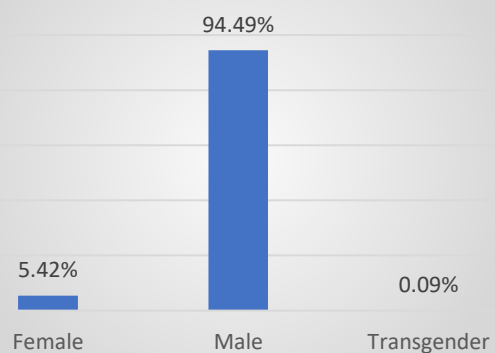

Sheriff's Daily Report

8/31/2021

Under the Custody of the Sheriff	
Total Male and Female	8,872
Jail Population	5,683
Community Corrections	3,189

Jail Population - Behind the Walls

Behind the Walls: Detainees that are physically housed under the Sheriff's custody 24 hours a day/7 days a week. This includes all populations listed on this chart - Divisional populations male & female, Outside Counties, Hospital, PRC, Women's Residential, & VRIC. Detainees in court-ordered treatment programs (PRC, Women's Residential, VRIC) are housed at CCDOC 24 hours a day/7 days week.

Sheriff's Daily Report

8/31/2021

CCSO Population Demographics

In Confinement

Gender Distribution

Race Distribution

Age Distribution

Community Corrections

Gender Distribution

Race Distribution

Age Distribution