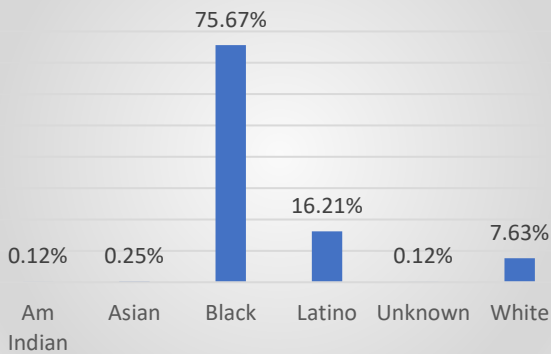

Sheriff's Daily Report

8/31/2021

Under the Custody of the Sheriff	
Total Male and Female	8,872
Jail Population	5,683
Community Corrections	3,189

Jail Population - Behind the Walls

Behind the Walls: Detainees that are physically housed under the Sheriff's custody 24 hours a day/7 days a week. This includes all populations listed on this chart - Divisional populations male & female, Outside Counties, Hospital, PRC, Women's Residential, & VRIC. Detainees in court-ordered treatment programs (PRC, Women's Residential, VRIC) are housed at CCDOC 24 hours a day/7 days week.

Sheriff's Daily Report

8/31/2021

CCSO Population Demographics

In Confinement

Gender Distribution

Race Distribution

Age Distribution

Community Corrections

Gender Distribution

Race Distribution

Age Distribution