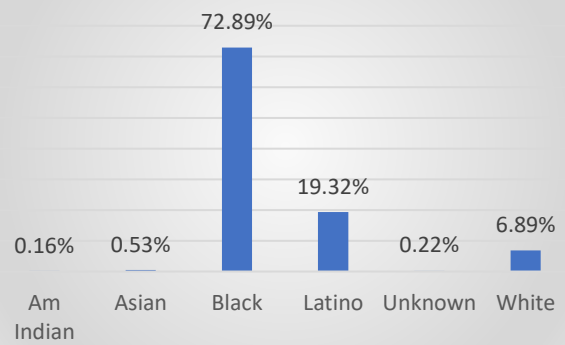

Sheriff's Daily Report

8/30/2021

Under the Custody of the Sheriff	
Total Male and Female	8,962
Jail Population	5,753
Community Corrections	3,209

Jail Population - Behind the Walls

Behind the Walls: Detainees that are physically housed under the Sheriff's custody 24 hours a day/7 days a week. This includes all populations listed on this chart - Divisional populations male & female, Outside Counties, Hospital, PRC, Women's Residential, & VRIC. Detainees in court-ordered treatment programs (PRC, Women's Residential, VRIC) are housed at CCDOC 24 hours a day/7 days week.

Sheriff's Daily Report

8/30/2021

CCSO Population Demographics

In Confinement

Gender Distribution

Race Distribution

Age Distribution

Community Corrections

Gender Distribution

Race Distribution

Age Distribution