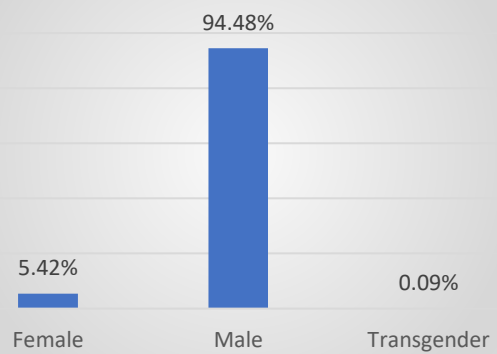

Sheriff's Daily Report

8/30/2021

Under the Custody of the Sheriff	
Total Male and Female	8,962
Jail Population	5,753
Community Corrections	3,209

Jail Population - Behind the Walls

Behind the Walls: Detainees that are physically housed under the Sheriff's custody 24 hours a day/7 days a week. This includes all populations listed on this chart - Divisional populations male & female, Outside Counties, Hospital, PRC, Women's Residential, & VRIC. Detainees in court-ordered treatment programs (PRC, Women's Residential, VRIC) are housed at CCDOC 24 hours a day/7 days week.

Sheriff's Daily Report

8/30/2021

CCSO Population Demographics

In Confinement

Gender Distribution

Race Distribution

Age Distribution

Community Corrections

Gender Distribution

Race Distribution

Age Distribution