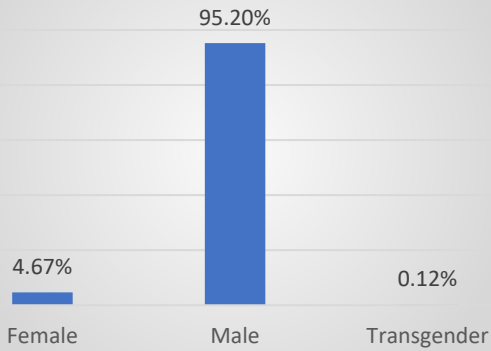

Sheriff's Daily Report

8/30/2021

CCSO Population Demographics

In Confinement

Gender Distribution