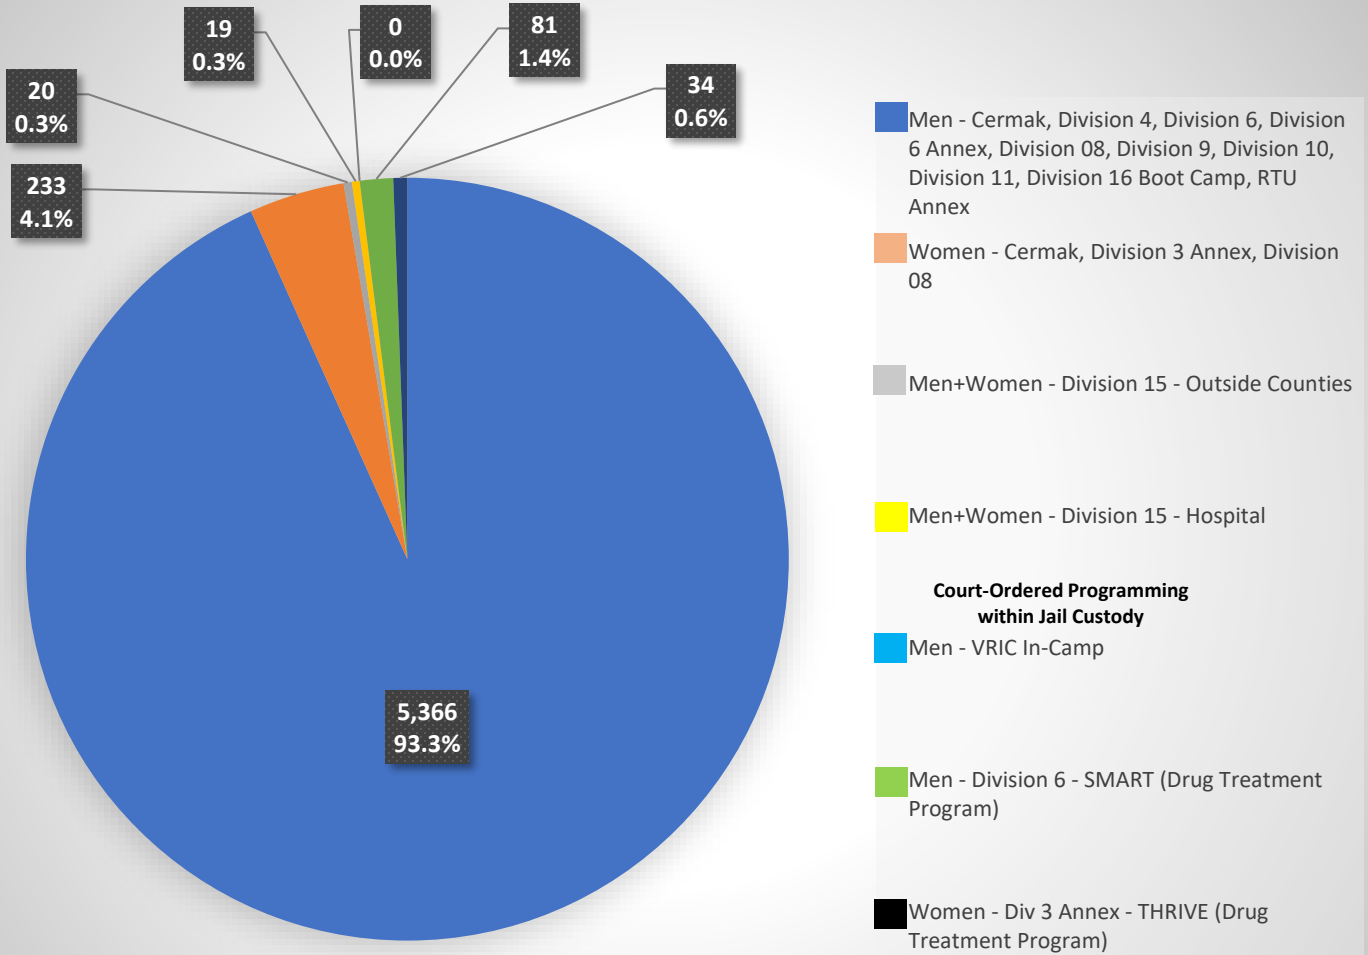

Sheriff's Daily Report

8/30/2021

Under the Custody of the Sheriff	
Total Male and Female	8,962
Jail Population	5,753
Community Corrections	3,209

Jail Population - Behind the Walls

Behind the Walls: Detainees that are physically housed under the Sheriff's custody 24 hours a day/7 days a week. This includes all populations listed on this chart - Divisional populations male & female, Outside Counties, Hospital, PRC, Women's Residential, & VRIC. Detainees in court-ordered treatment programs (PRC, Women's Residential, VRIC) are housed at CCDOC 24 hours a day/7 days week.

Sheriff's Daily Report

8/30/2021

CCSO Population Demographics

In Confinement

Gender Distribution

Race Distribution

Age Distribution

Community Corrections

Gender Distribution

Race Distribution

Age Distribution