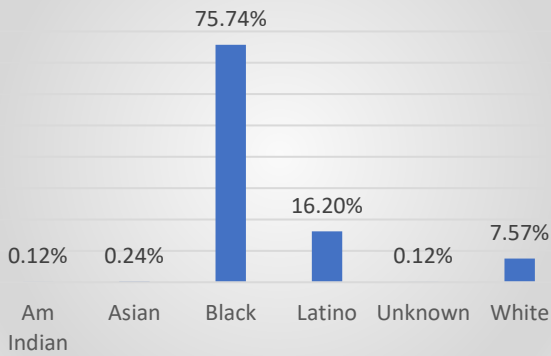

Sheriff's Daily Report

8/30/2021

Under the Custody of the Sheriff	
Total Male and Female	8,962
Jail Population	5,753
Community Corrections	3,209

Jail Population - Behind the Walls

Behind the Walls: Detainees that are physically housed under the Sheriff's custody 24 hours a day/7 days a week. This includes all populations listed on this chart - Divisional populations male & female, Outside Counties, Hospital, PRC, Women's Residential, & VRIC. Detainees in court-ordered treatment programs (PRC, Women's Residential, VRIC) are housed at CCDOC 24 hours a day/7 days week.

Sheriff's Daily Report

8/30/2021

CCSO Population Demographics

In Confinement

Gender Distribution

Race Distribution

Age Distribution

Community Corrections

Gender Distribution

Race Distribution

Age Distribution