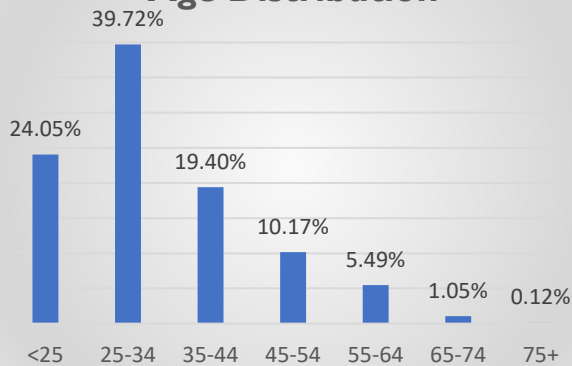

Sheriff's Daily Report

8/30/2021

Under the Custody of the Sheriff	
Total Male and Female	8,962
Jail Population	5,753
Community Corrections	3,209

Jail Population - Behind the Walls

Behind the Walls: Detainees that are physically housed under the Sheriff's custody 24 hours a day/7 days a week. This includes all populations listed on this chart - Divisional populations male & female, Outside Counties, Hospital, PRC, Women's Residential, & VRIC. Detainees in court-ordered treatment programs (PRC, Women's Residential, VRIC) are housed at CCDOC 24 hours a day/7 days week.

Sheriff's Daily Report

8/30/2021

CCSO Population Demographics

In Confinement

Gender Distribution

Race Distribution

Age Distribution

Community Corrections

Gender Distribution

Race Distribution

Age Distribution