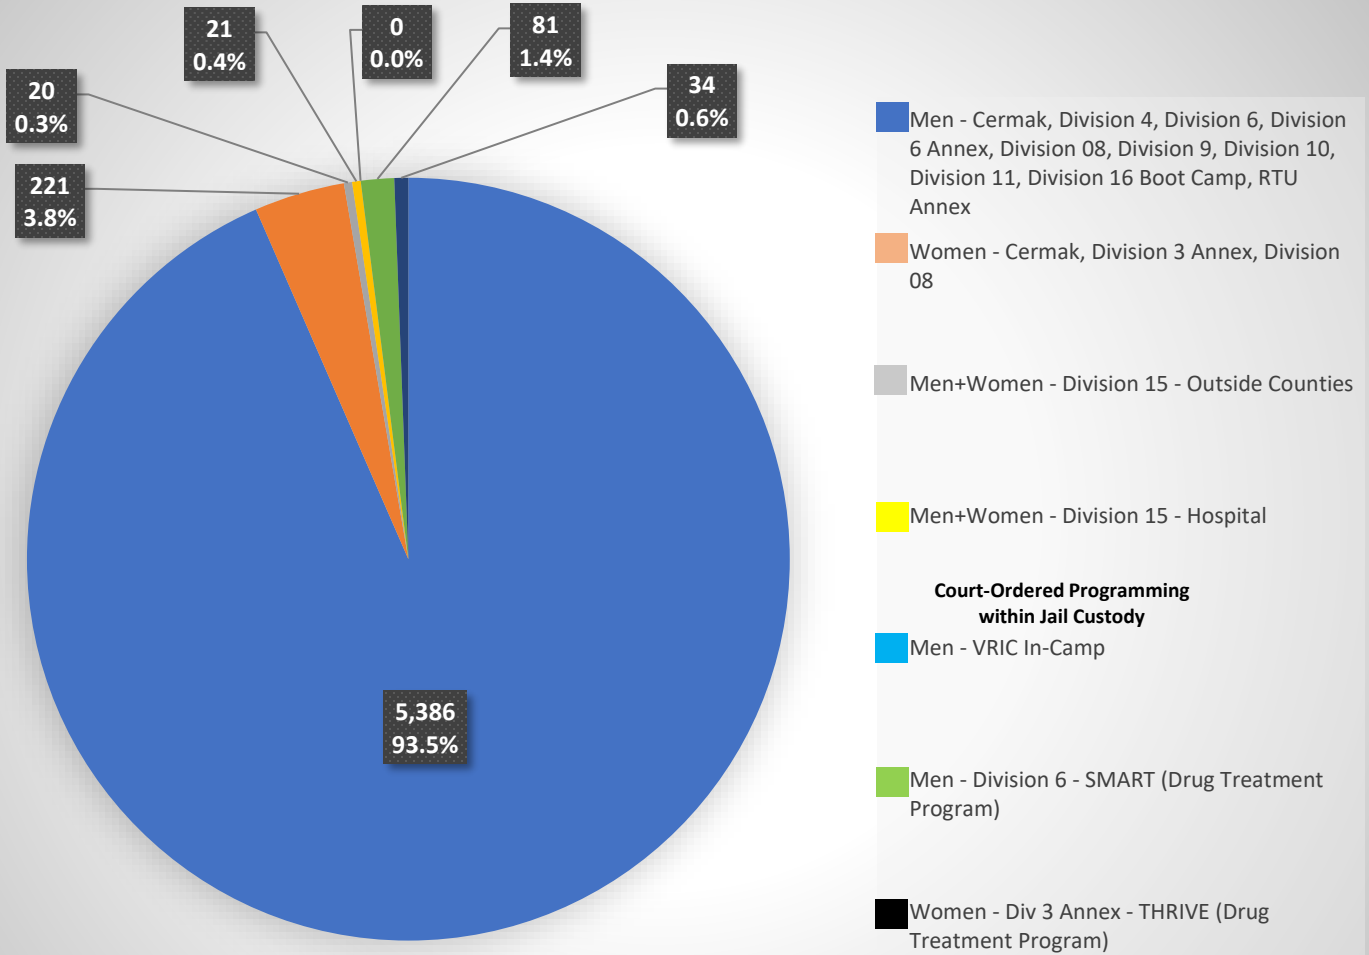

## 8/28/2021

Under the Custody of the Sheriff	
<b>Total Male and Female</b>	<b>8,971</b>
Jail Population	5,763
Community Corrections	3,208

### Jail Population - Behind the Walls

Behind the Walls: Detainees that are physically housed under the Sheriff's custody 24 hours a day/7 days a week. This includes all populations listed on this chart - Divisional populations male & female, Outside Counties, Hospital, PRC, Women's Residential, & VRIC. Detainees in court-ordered treatment programs (PRC, Women's Residential, VRIC) are housed at CCDOC 24 hours a day/7 days week.

#### Race Distribution

#### Age Distribution