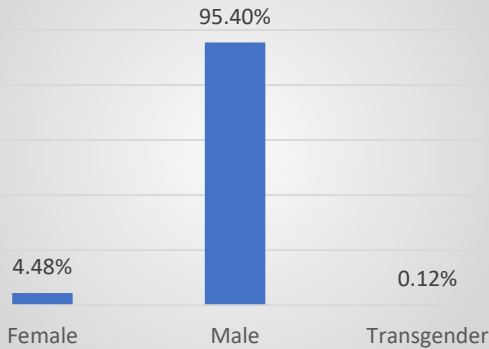

CCSO Population Demographics

In Confinement

Gender Distribution